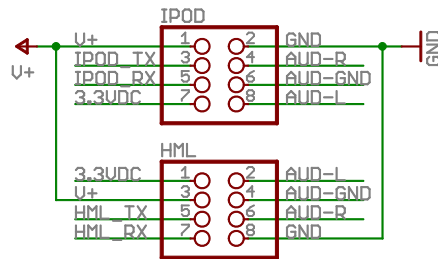

Resistors: Vishay / Dale 1206  
 Capacitors: Vishay / Vitramon 1206  
 Crystal: Citizen 695-HCM49-20-U

Core / ICSP

Power Supply

Connectors

TITLE: HMLiberator

Document Number:

REV:

Date: 5/06/2007 08:44:08p

Sheet: 1/1