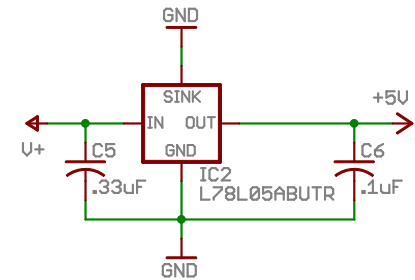

Resistors: Vishay / Dale 1206  
 Capacitors: Vishay / Vitramon 1206  
 Crystal: Citizen 695-HCM49-20-U

Core / ICSP

Power Supply

Connectors

TITLE: HMLiberator

Document Number:

REV:

Date: 5/06/2007 08:44:08p

Sheet: 1/1