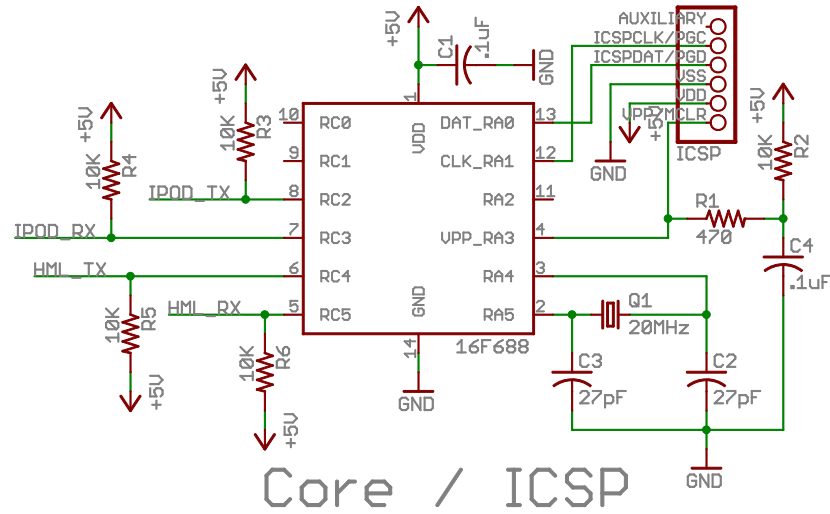

Resistors: Vishay / Dale 1206  
 Capacitors: Vishay / Vitramon 1206  
 Crystal: Citizen 695-HCM49-20-U

Core / ICSP

Power Supply

Connectors

TITLE: HMLiberator

Document Number:

REV:

Date: 5/06/2007 08:44:08p

Sheet: 1/1