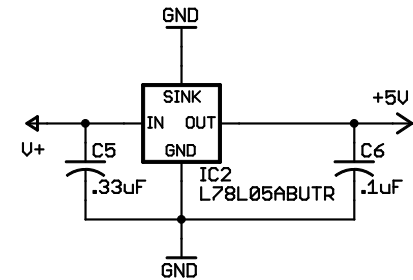

Resistors: Vishay / Dale 1206
 Capacitors: Vishay / Uitramon 1206
 Crystal: Citizen 695-HCM49-20-U

Core / ICSP

Power Supply

Connectors

TITLE: HMLiberator

Document Number:

REV:

Date: 5/06/2007 08:44:08p

Sheet: 1/1