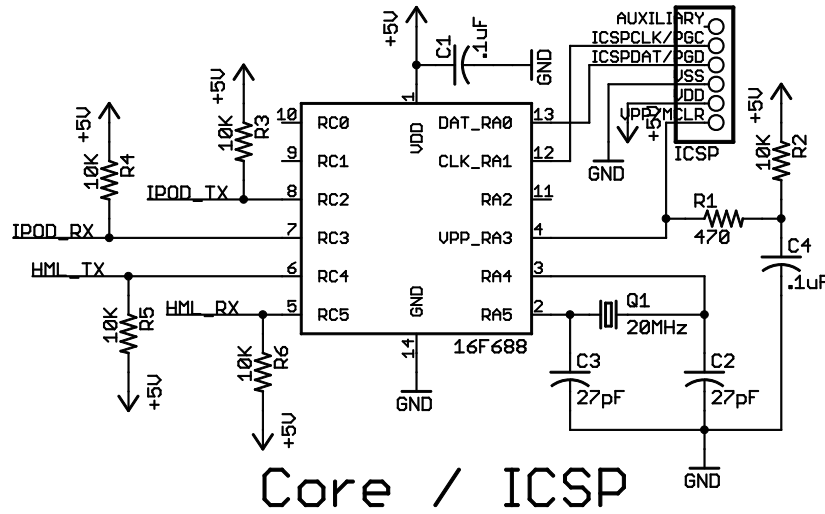

Resistors: Vishay / Dale 1206
 Capacitors: Vishay / Uitramon 1206
 Crystal: Citizen 695-HCM49-20-U

Core / ICSP

Power Supply

Connectors

TITLE: HMLiberator

Document Number:

REV:

Date: 5/06/2007 08:44:08p

Sheet: 1/1