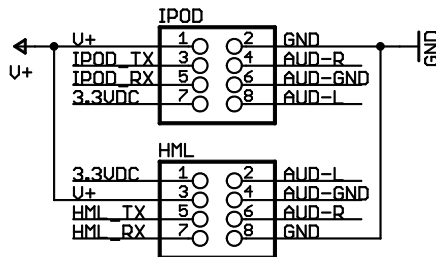

Resistors: Vishay / Dale 1206
 Capacitors: Vishay / Uitramon 1206
 Crystal: Citizen 695-HCM49-20-U

Core / ICSP

Power Supply

Connectors

TITLE: HMLiberator

Document Number:

REV:

Date: 5/06/2007 08:44:08p

Sheet: 1/1