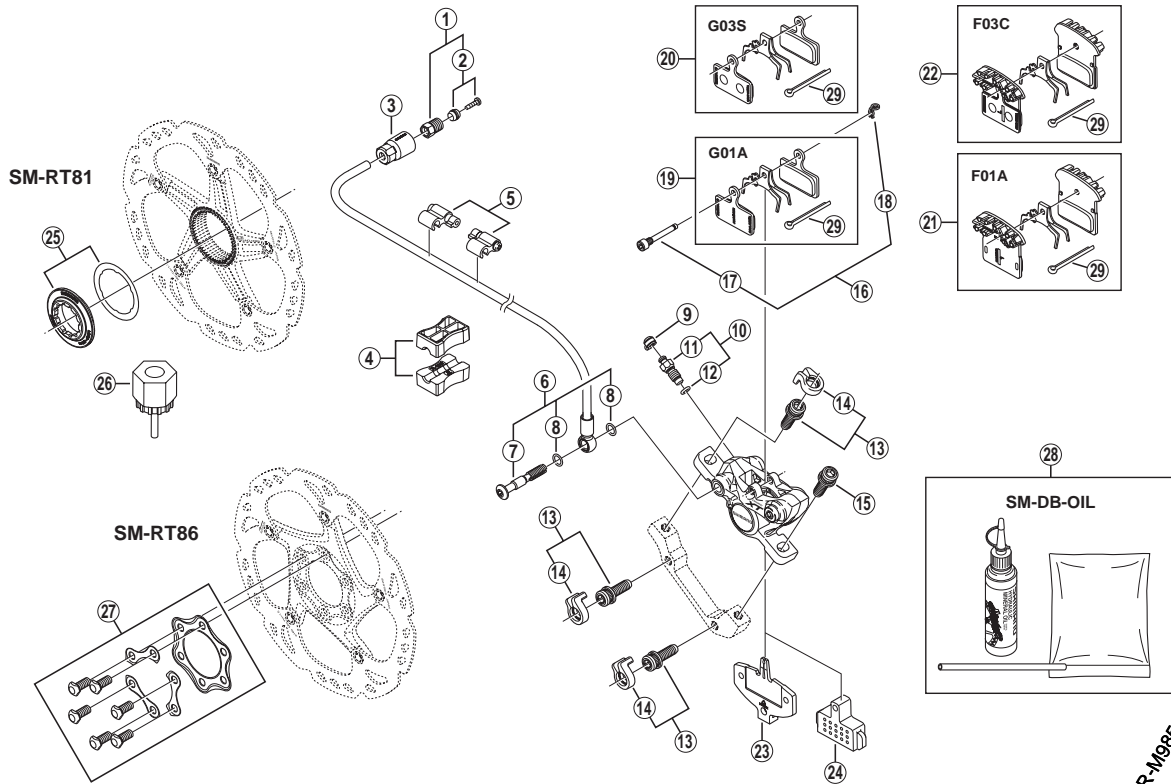

DEORE XT Rear Disc Brake
BR-M785 Brake Caliper
SM-BH90-SB Brake Hose

SM-RT81 Disc Rotor/Center Lock
SM-RT86 Disc Rotor/6-Bolt

ITEM NO.	SHIMANO CODE NO.	DESCRIPTION	INTERCHANGE-ABILITY
1	Y8JA98010	Connecting Bolt Unit	A A A
2	Y8JA98020	Olive & Connector Insert	A A A
3	Y8JA07000	Cover	A A A
4	Y8H198030	TL-BH61 Special Tool (2 pcs.)	A A A
5	Y83098040	SM-HANG Hose Supporter A & B	A A A
6	Y8JA98030	Banjo Bolt & O-Ring	A A
7	Y8JA04000	Banjo Bolt	A A
8	Y8SY28000	O-Ring	A A
9	Y8B214000	Bleed Nipple Cap	A A A
10	Y8CL98050	Bleed Nipple & Seal Ring	A A A
11	Y8CL24000	Bleed Nipple	A A A
12	Y8B511001	O-Ring for Bleed Nipple	A A A
13	Y8DS98010	Adapter Fixing Bolt (M6 x 18.7) & Stop Ring	A A
14	Y8C511000	Stop Ring	A A
15	Y8C509020	Adapter Fixing Bolt (M6 x 18.7) for Stop Ring Type	A A
16	Y8JZ98010	Pad Axle & Snap Ring	
17	Y8JZ05000	Pad Axle	
18	Y8J716000	Snap Ring	A
* 19	Y8J79803A	Resin Pad (G01A) & Spring w/Split Pin	A B
* 20	Y8JZ98020	Metal Pad (G03S) & Spring w/Split Pin	B A
* 21	Y8J79801A	Resin Pad (F01A) w/Fin & Spring w/Split Pin	A A
* 22	Y8J79802A	Metal Pad (F03C) w/Fin & Spring w/Split Pin	A A
23	Y8J709000	Pad Spacer	A A
24	Y8J712000	Bleeding Spacer	A A
25	Y8K198010	Lock Ring & Washer	B B B
26	Y12009230	TL-LR15 Lock Ring Removal Tool	A A A
27	Y8J298010	Rotor Fixing Bolt Unit	A A A
28	Y83998010	Mineral Oil Bleed Kit (50 ml)	A A A
* 29	Y8DB06100	Split Pin	A A

A: Same parts.

B: Parts are usable, but differ in materials, appearance, finish, size, etc.

Absence of mark indicates non-interchangeability.

Aug.-2011-3162B

© Shimano Inc. I

Specifications are subject to change without notice.