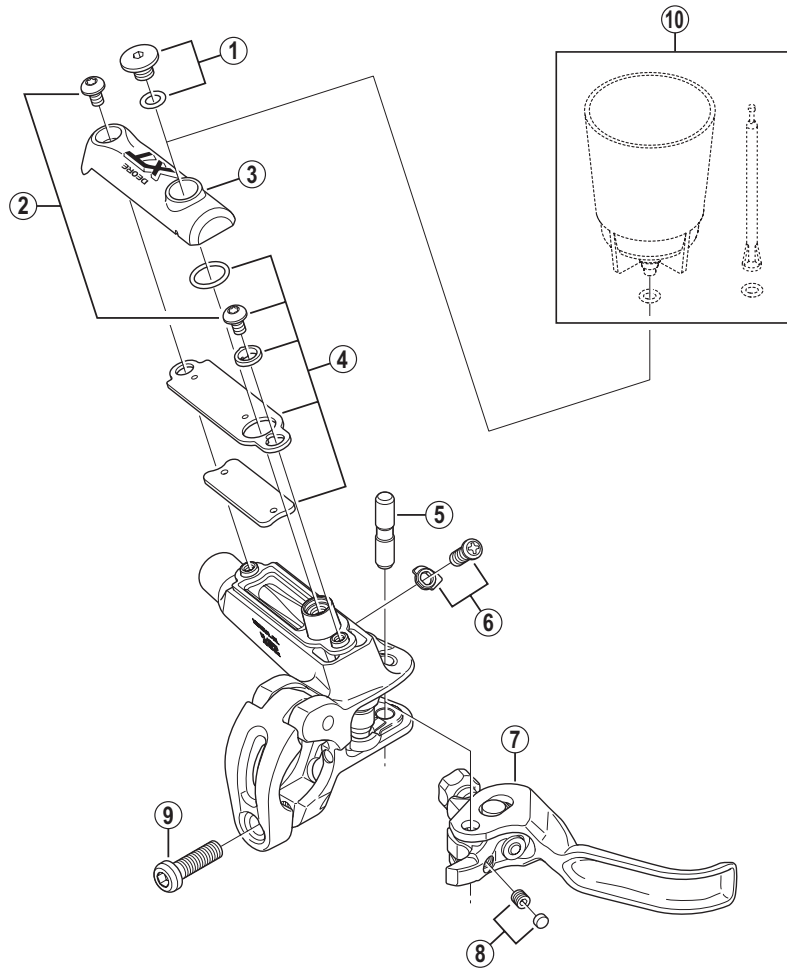

DEORE XT Brake Lever

BL-M785 For Disc Brake

BL-M988
BL-M666
BL-T785

ITEM NO.	SHIMANO CODE NO.	DESCRIPTION	INTERCHANGEABILITY		
1	Y8VC98010	Bleed Screw (M5 x 4.7) & O-Ring	B	A	
* 2	Y8VC98050	Lid Fixing Bolt (M3) 2 pcs.	A	A	
* 3	Y8VC04000	R.H. Lid	B	A	
* 3	Y8VC04010	L.H. Lid	B	A	
* 4	Y8VC98060	Separator Unit	A	A	
5	Y8VC05000	Lever Axle ø5			
6	Y8VC98020	Stroke Adjust Screw (M4 x 12) & Plate			
7	Y8VC98030	R.H. Lever Member Unit			
7	Y8VC98040	L.H. Lever Member Unit			
8	Y8V398040	Lever Axle Fixing Bolt & Cap	A		
9	Y8VC10000	Clamp Bolt (M5 x 18)		A	A
10	ESMDISCBP	Funnel & Oil Stopper	A	A	A

A: Same parts.

B: Parts are usable, but differ in materials, appearance, finish, size, etc.

Absence of mark indicates non-interchangeability.

Dec.-2011-3158A

© Shimano Inc. I

Specifications are subject to change without notice.