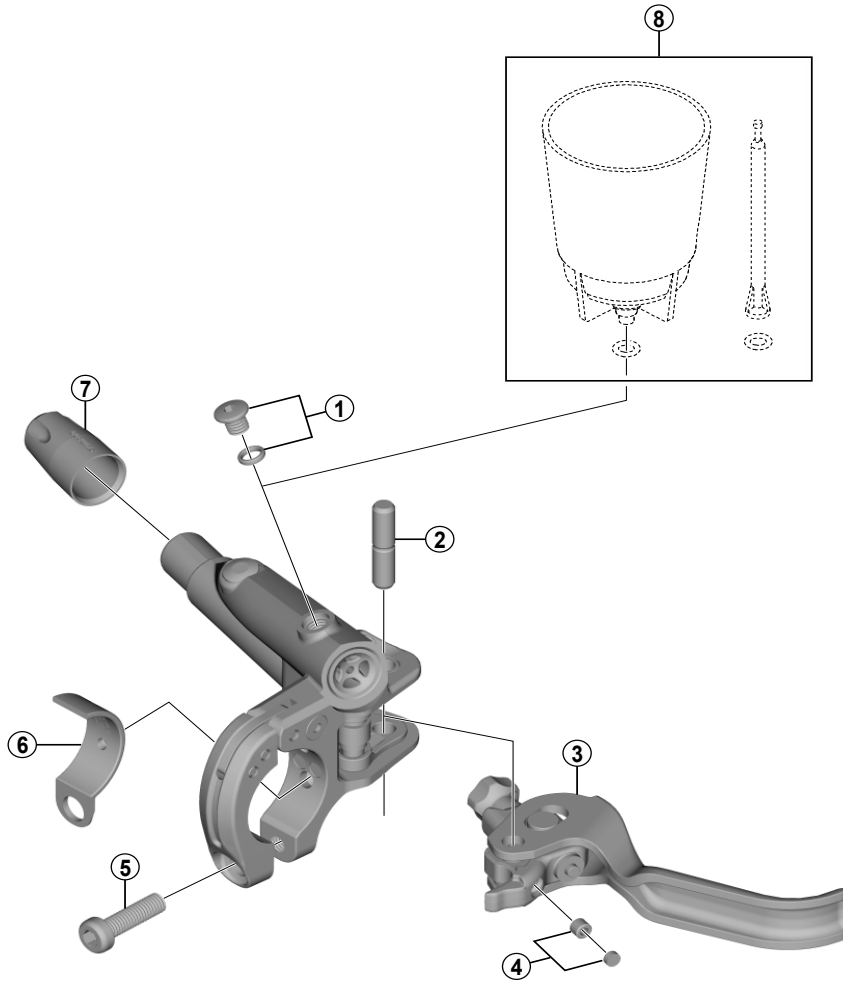

SLX Brake Lever

BL-M7000 For Disc Brake

ITEM NO.	SHIMANO CODE NO.	DESCRIPTION	INTERCHANGEABILITY	
			BL-M9020	BL-M8000
1	Y8V398010	Bleed Screw (M5 x 4.7) & O-Ring	B	A
2	Y8WU04000	Lever Axle $\phi 5$		B
3	Y8WU98010	R.H. Lever Member Unit		B
	Y8WU98020	L.H. Lever Member Unit		B
4	Y8V398040	Lever Axle Fixing Bolt & Cap	A	A
5	Y8MX05000	Clamp Bolt (M5 x 18)	B	A
6	Y8WM05000	BL Band Adapter	A	A
7	Y8WM14000	Cover	A	A
8	ESMDISCBP	Funnel & Oil Stopper	A	A

A: Same parts.

B: Parts are usable, but differ in materials, appearance, finish, size, etc.

Absence of mark indicates non-interchangeability.

Specifications are subject to change without notice.

Apr.-2016-3979