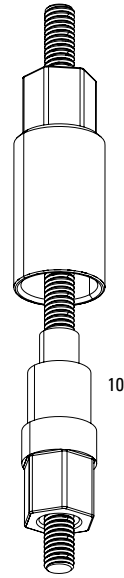

Note:

1. Not all service parts may be visible in exploded views. Vivid Service Kit includes all o-rings, seals, glide rings, ball bearings, and detent springs.
2. Eyelet/Shaft/Sealhead assembly (item 1) does not include spring retainer.
3. Use '1/2"x1/2" Rear Shock Bushing/Mount Hardware Tool' to remove and install eyelet bushing and mounting hardware.