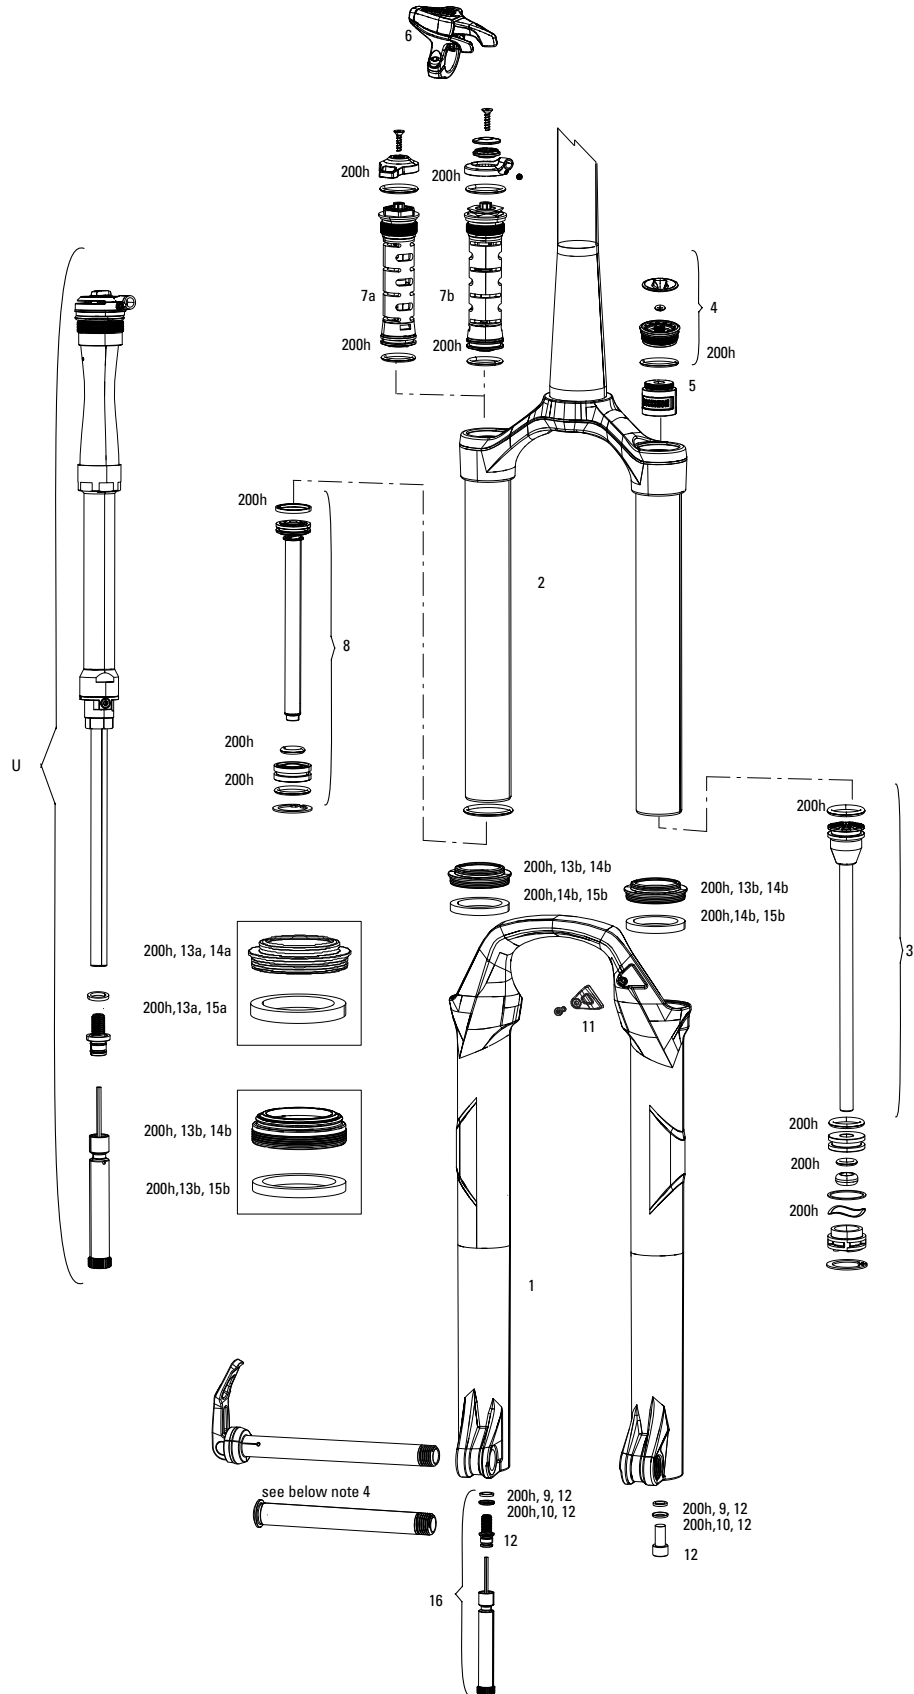

1. **Note:**
1. Convert from Crown Adjust to Remote Adjust: Remote compression damper requires remote compression adjuster spool, cable clamp and remote lever assembly.
  2. Solo Air internals require Solo Air CSU; Solo Air internals are not compatible with Dual Air CSU. Dual Air internals require Dual Air CSU; Dual Air internals are not compatible with Solo Air CSU.
  3. REBA chassis and internals may be travel-specific. See part kit descriptions for identification.
  4. Decal and Maxle pages can be found in back of the catalog.
  5. SID B1 / Reba A7 120mm max travel has 80mm to 120mm gradients