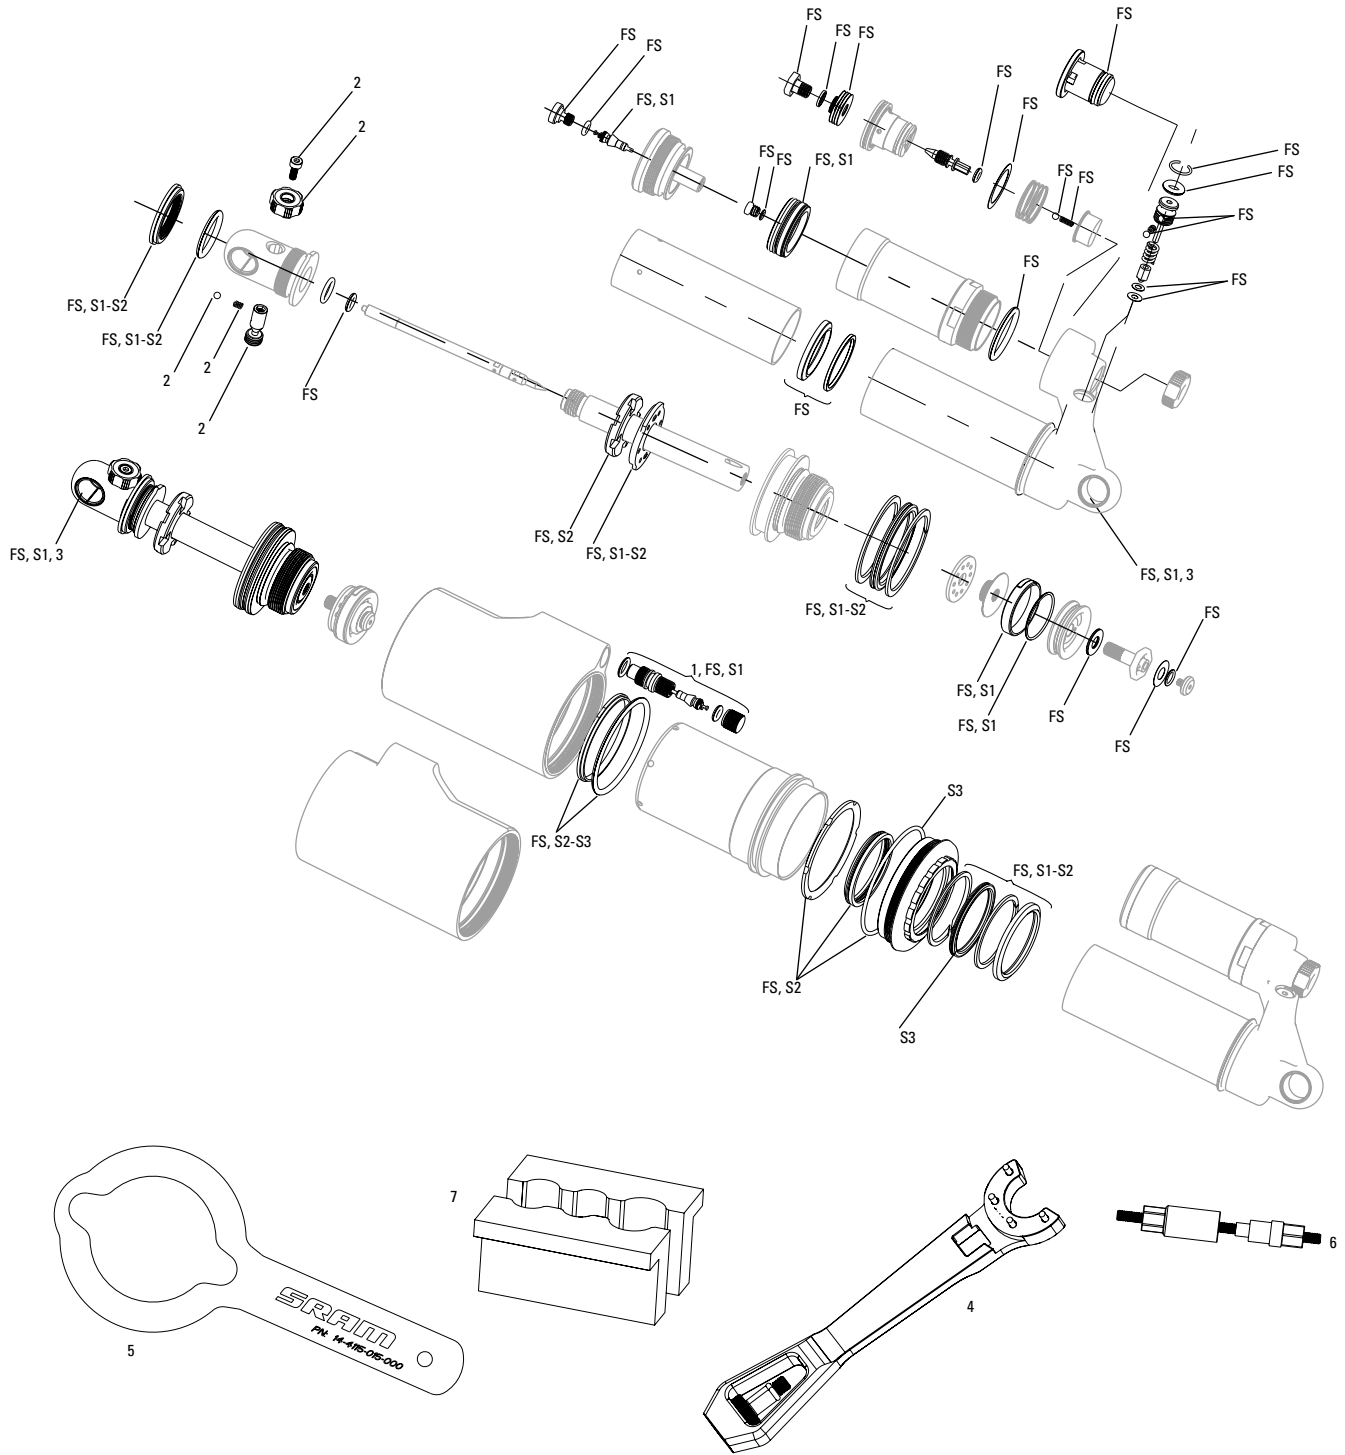

Note:

1. Not all service parts visible in exploded views. Vivid Air Service Kit includes o-rings, seals, glide rings, ball bearings, and detent springs.
2. Air can kits are assembled and included all seals pictured.
3. Vivid air can wrench is required for air can removal. Vivid spanner wrench is required for reservoir removal.
4. Use 1/2"x1/2" Rear Shock Bushing/Mount Hardware Tool to remove and install eyelet bushing and mounting hardware.