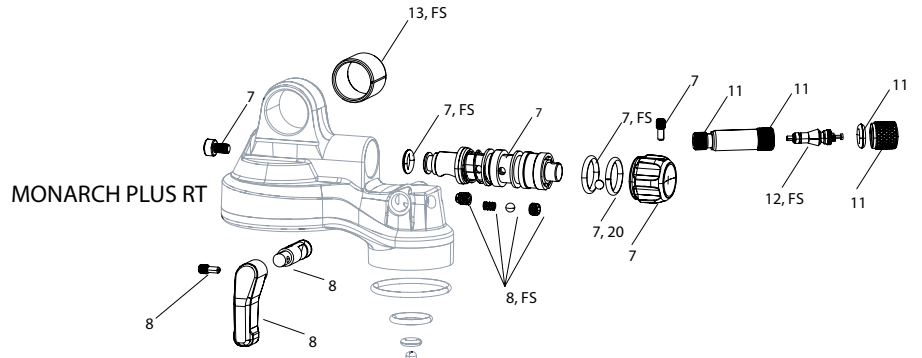

MONARCH PLUS B1-B4 (2014-2020)

MONARCH PLUS B1-B4 (2014-2020)