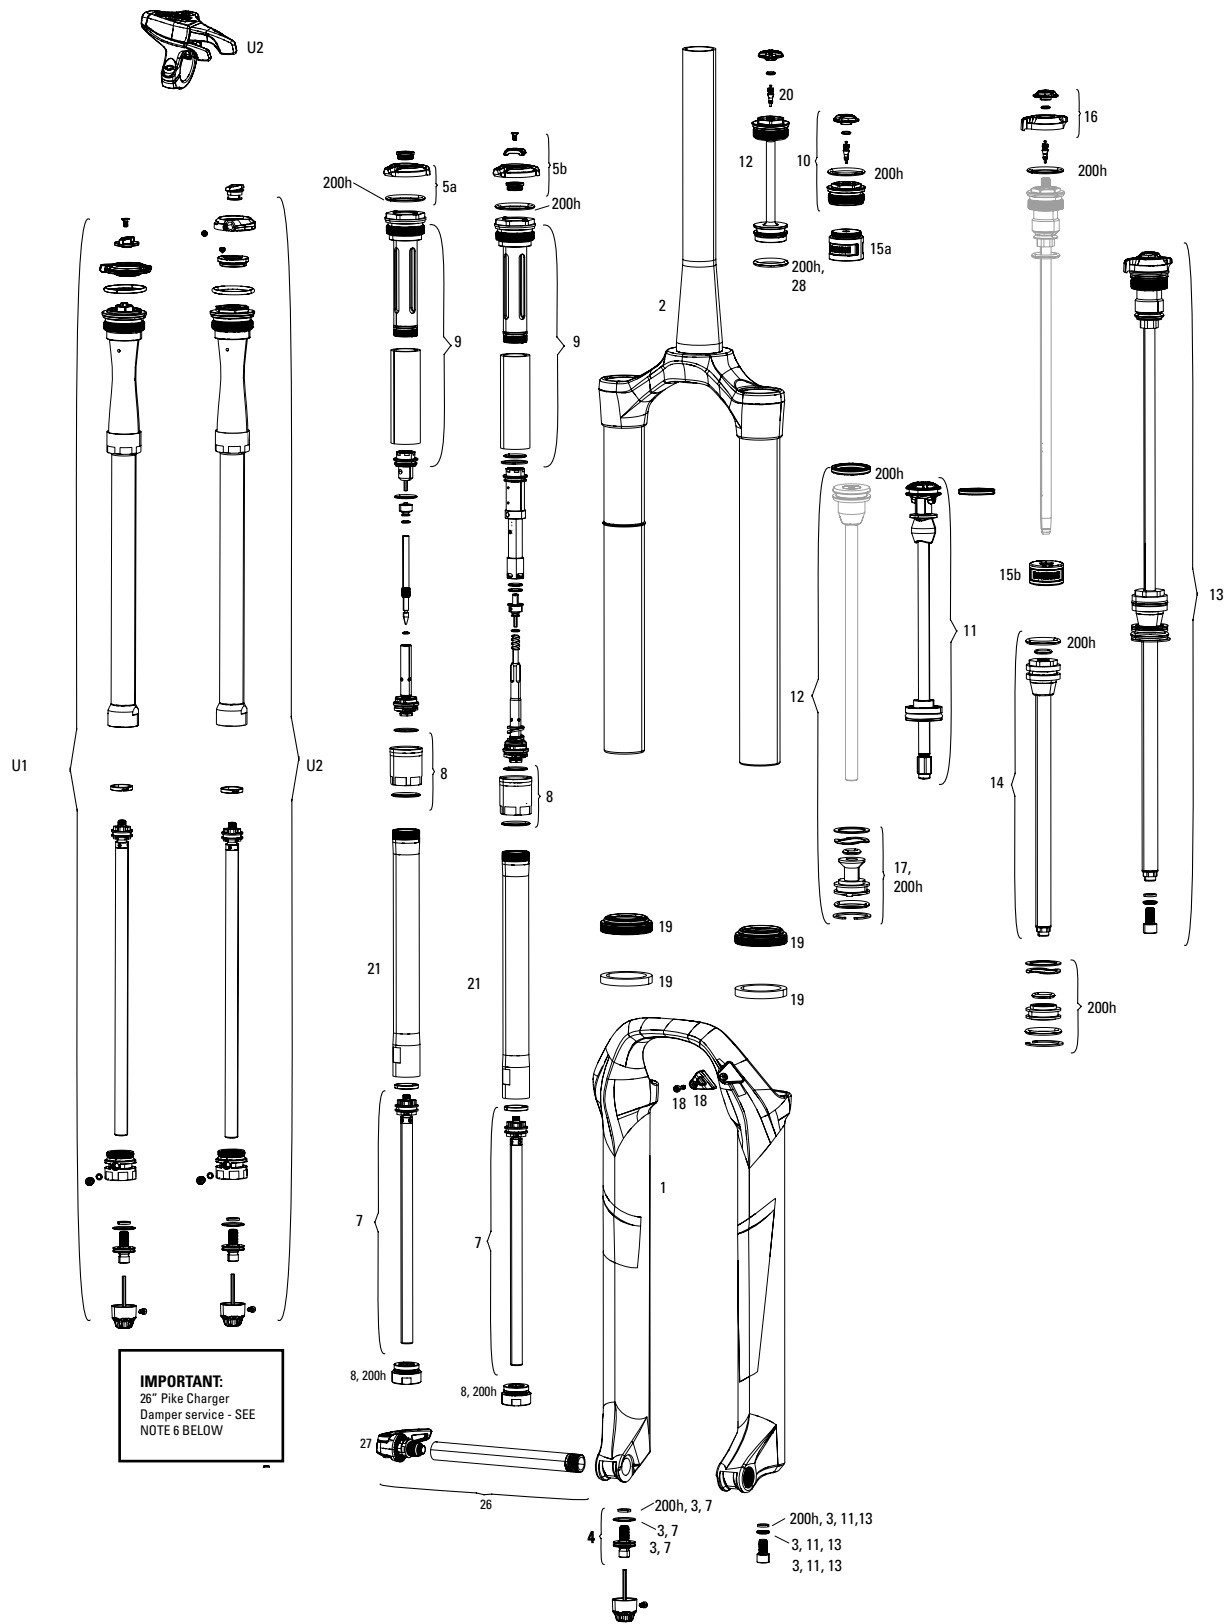

PIKE A1-A2 (2014-2017)

IMPORTANT:
26" Pike Charger
Damper service - SEE
NOTE 6 BELOW

Note:

1. Charger damper fluid - use RockShox Rear Suspension Damping Fluid 3wt.
2. Charger lower leg lubricant - use RockShox Pike Suspension Oil, 0w-30.
3. Charger damper bleed - use Bleed fitting Charger Damper and RockShox Charger Damper Standard Bleed Kit.
4. For Travel Change and Bottomless Token options, see the respective pages in this catalog, listed in the Index.
5. Pike Solo Air CSU's do not come with gradients printed on the stanchion tubes.
6. **IMPORTANT:** When servicing 26" variants of Pike and moving to the new, upgraded seal head (contained in all Full Service Kits) for the first time, you must change the damper tube to 11.4018.063.000. The new damper tube will have a turned indicator mark on the lower section of the damper tube, see the Pike Service Manual for details. If your damper tube does not have this indicator mark, you must purchase the new damper tube to use the new, upgraded seal head.
7. A complete decal and maxle overview can be found in back of the catalog.