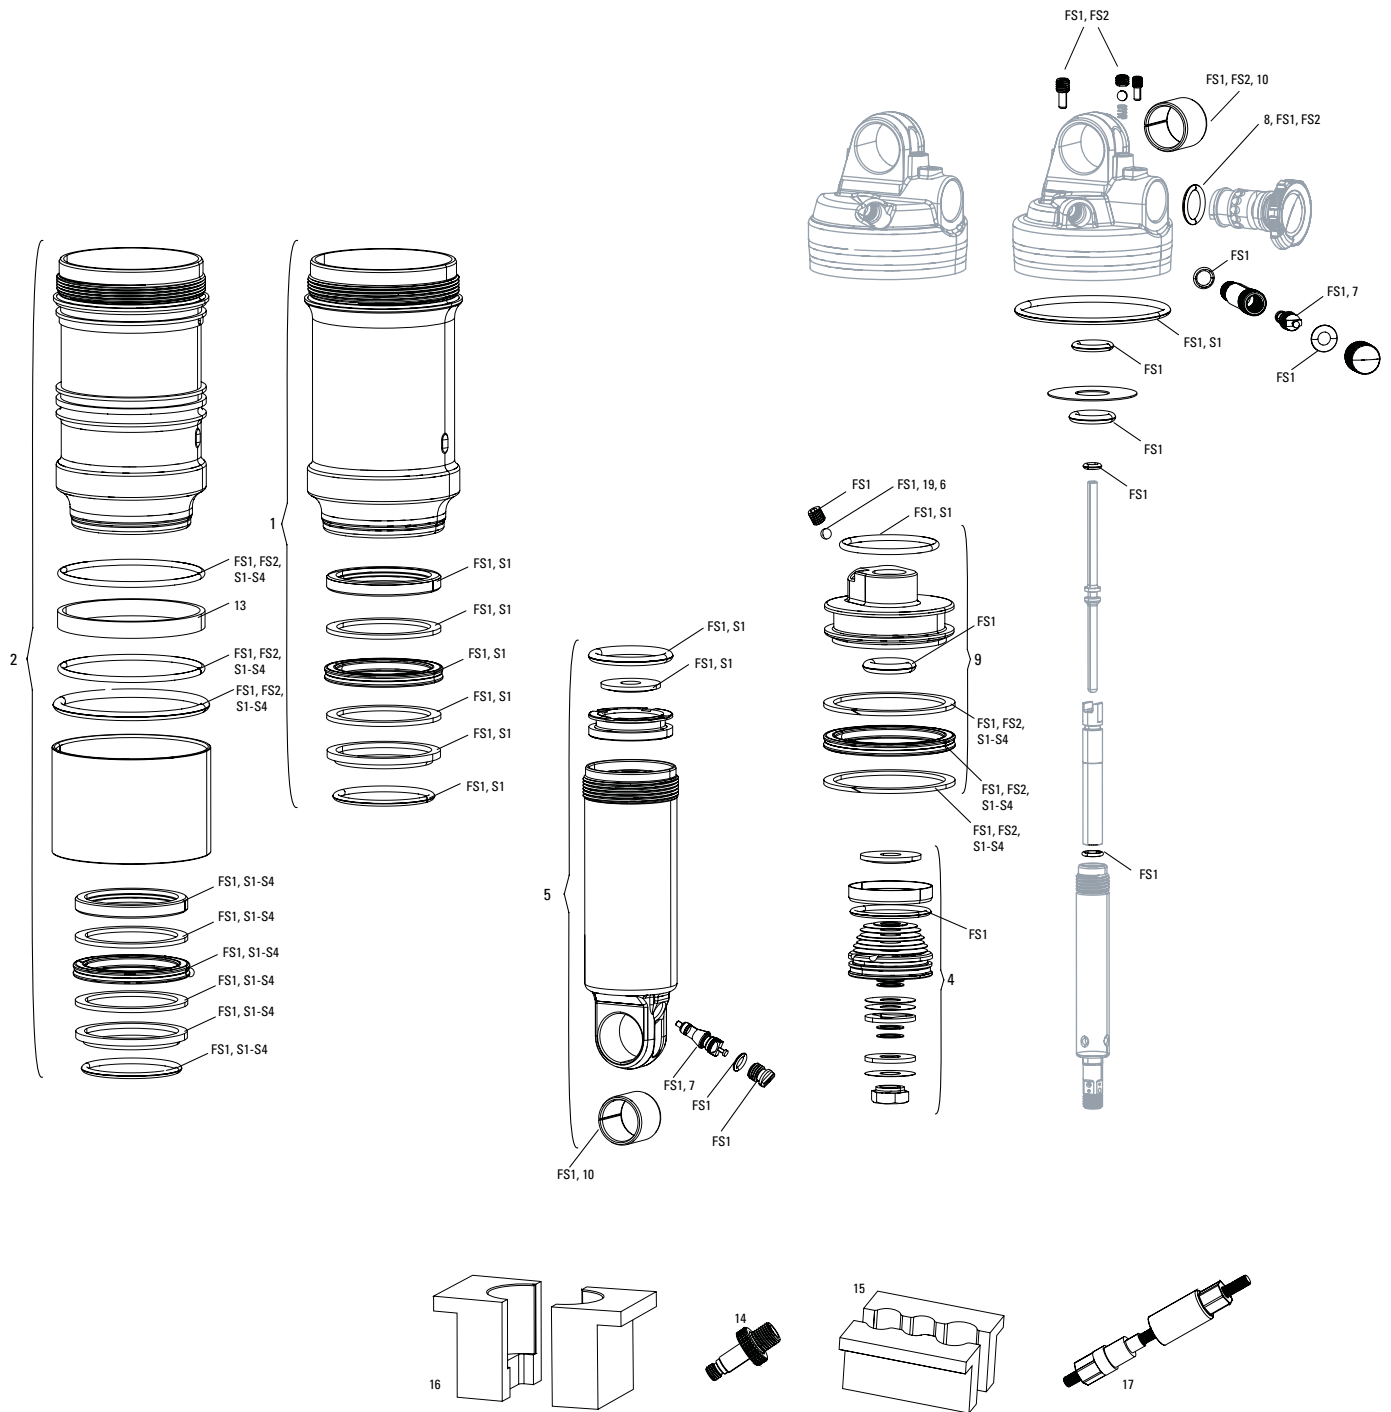

MONARCH R C1-C4 (2014-2020)

Note:

1. All 2014+ Monarch shocks are compatible with standard, DebonAir and high-volume air can assemblies; air can includes all seals installed.
2. Monarch Service Kit (full) intended for air seal and oil change/service to damper. Monarch Service Kit (basic) intended for air seal service only.
4. Use '1/2"x1/2" Rear Shock Bushing/Mount Hardware Tool' to remove and install eyelet bushing and mounting hardware.
5. All 2014+ Air can assemblies are compatible with Monarch R, RL, RT3, and XX.