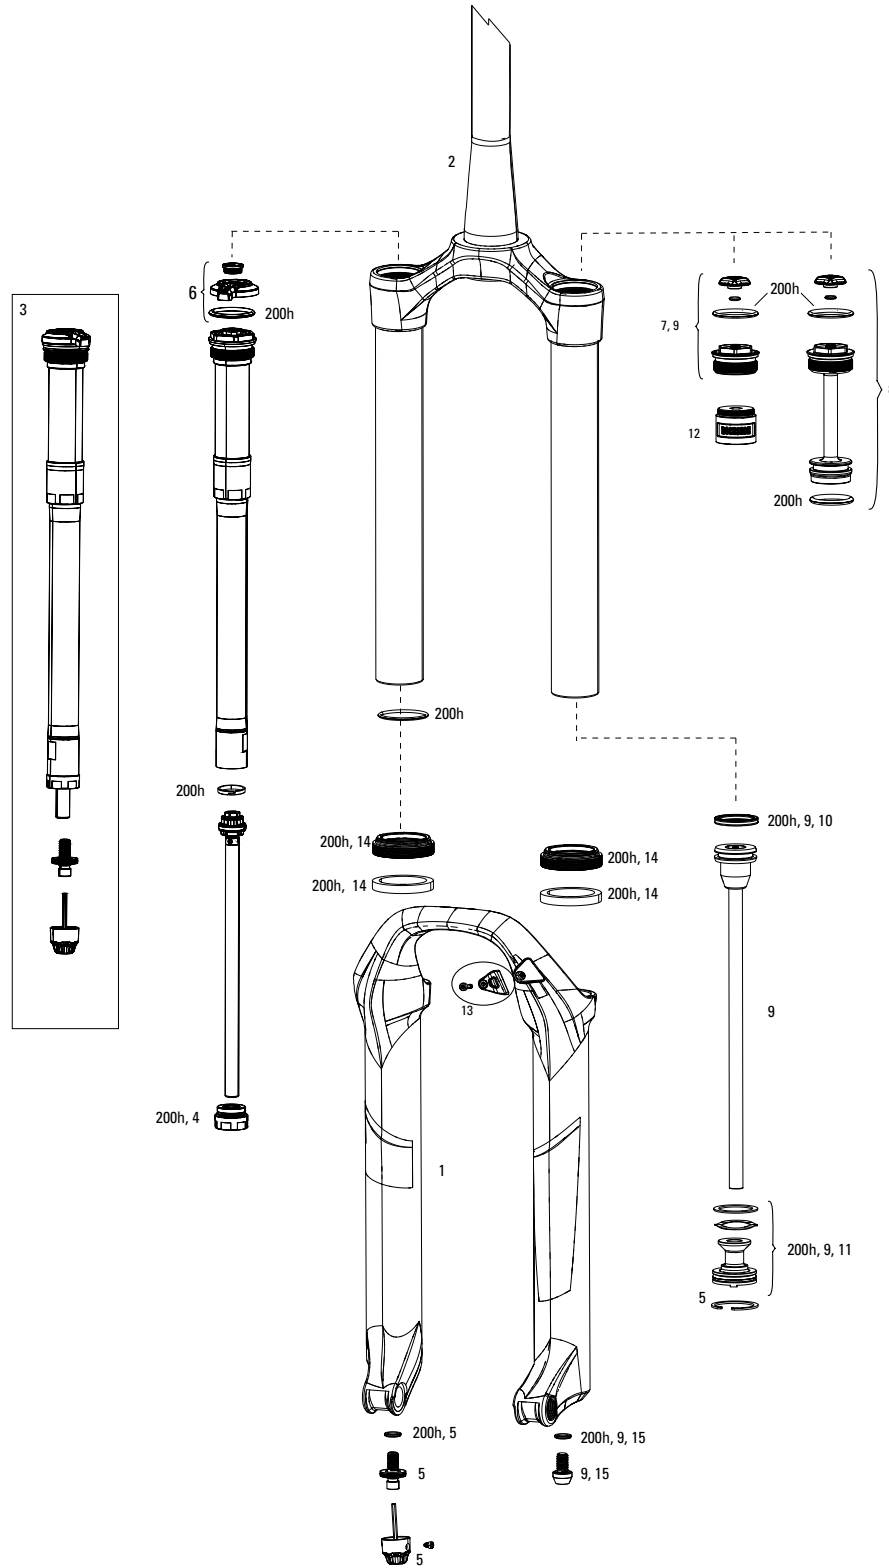

PIKE RCT3 B1/RC C1 29+ (2017-2019)

SERVICE	
200h	00.4315.032.620 200 HOUR/1 YEAR SERVICE KIT (INCLUDES DUST SEALS, FOAM RINGS, O-RING SEALS, CHARGER SEALHEAD, DPA SEALHEAD) - LYRIK/PIKE29+ DUAL POSITION AIR A1(2016-2017)
200h	00.4315.032.621 200 HOUR/1 YEAR SERVICE KIT (INCLUDES DUST SEALS, FOAM RINGS, O-RING SEALS, CHARGER SEALHEAD, SA SEALHEAD) - LYRIK/PIKE29+ SOLO AIR A1(2016-2017)
LOWER LEG	
1	11.4018.006.268 FORK LOWER LEG - (DECALS NOT INCLUDED) 29+ 15X110 BOOST™ BLACK - PIKE 29+ B1+ (2017+)/YARI 29+ A1+(2017+)
1	11.4018.006.270 FORK LOWER LEG - (DECALS NOT INCLUDED) 29+ 15X110 BOOST™ DIFFUSION BLACK - PIKE 29+ B1+ (2017+)/YARI 29+ A1+(2017+)
CSU	
2	11.4018.008.461 FORK CSU - DUAL POSITION AIR 2927+ BOOST™ COMPATIBLE 15X110 51 OFF-SET ALUMINUM TAPER DIFFUSION BLACK (NO GRADIENTS) - LYRIK B1/YARI - LYRIK B1/YARI/PIKE 29+
DAMPER	
3	11.4018.082.004 FORK REBOUND DAMPER KNOB KIT - (INCLUDES ADJUSTER KNOB & BOLT) - CHARGER RC2/RCT2/RCT R - LYRIK, PIKE, BOXXER
4a	11.4015.547.080 FORK COMPRESSION DAMPER KNOB KIT - CROWN CHARGER RC (INCLUDES KNOB & SCREW) - LYRIK B1/PIKE
4b	11.4015.547.090 FORK COMPRESSION DAMPER KNOB KIT - CROWN CHARGER RCT3 (INCLUDES KNOB & SCREW) - LYRIK B1/PIKE
5	11.4018.009.078 FORK DAMPER ASSEMBLY - CROWN CHARGER1 RCT3 (INCLUDES RIGHT SIDE INTERNALS) - LYRIK A1+ (2016+)
6	11.4018.107.000 FORK DAMPER SEALHEAD ASSEMBLY - CHARGER 2.1 - LYRIK RCT3 B1+/RC C1+, PIKE RCT3 B1+/RC2 C1+, BOXXER RC2 C1+, LYRIK/PIKE/BOXXER SELECT/SELECT+/ULTIMATE (RC2/RCT3) C2+
6	11.4018.107.001 FORK DAMPER SEALHEAD ASSEMBLY - CHARGER 2.1 - LYRIK RCT3 B1+/RC C1+, PIKE RCT3 B1+/RC2 C1+, BOXXER RC2 C1+, LYRIK/PIKE/BOXXER SELECT/SELECT+/ULTIMATE (RC2/RCT3) C2 - BULK, QTY10
ns	11.4018.031.020 FORK DAMPER CHARGER BLADDER ASSEMBLY - LYRIK RCT3 A1, RC B1/PIKE 29+ RCT3, RC 29+ (2017-2018)
SPRING	
7a	11.4018.083.000 FORK SPRING AIR TOP CAP - 35mm (.5mm THREAD PITCH) BOOST™ 15X110 (INCLUDES SPLINED TOP CAP & VALVE COVER) - LYRIK A1+/YARI A1+/PIKE B1+/REVELATION A1+(35MM)/BOXXER 35MM
7b	11.4018.012.010 FORK SPRING AIR TOP CAP - 35mm (.5mm THREAD PITCH) BOOST™ 15X110 - PIKE A2/LYRIK A1+/YARI A1+/REVELATION A1+(2018+)
8	11.4018.010.244 FORK SPRING DEBONAIR ASSEMBLY - 100mm (INCLUDES TOP CAP, AIR PISTON, SHAFT BOLT) - PIKE 29+ B1/YARI B1 (2017+)
8	11.4018.010.245 FORK SPRING DEBONAIR ASSEMBLY - 110mm (INCLUDES TOP CAP, AIR PISTON, SHAFT BOLT) - PIKE 29+ B1/YARI B1 (2017+)
8	00.4019.932.006 AIR SPRING UPGRADE KIT - DEBONAIR 120mm (INCLUDES DEBONAIR ASSEMBLY, SEALHEAD) - YARI A1+ (2016+)
8	00.4019.932.005 AIR SPRING UPGRADE KIT - DEBONAIR 130mm (INCLUDES DEBONAIR ASSEMBLY, SEALHEAD) - YARI A1+ (2016+)
8	00.4019.932.004 AIR SPRING UPGRADE KIT - DEBONAIR 140mm (INCLUDES DEBONAIR ASSEMBLY, SEALHEAD) - YARI A1+ (2016+)
8	00.4019.932.003 AIR SPRING UPGRADE KIT - DEBONAIR 150mm (INCLUDES DEBONAIR ASSEMBLY, SEALHEAD) - LYRIK/YARI A1+ (2016+)
8	00.4019.932.002 AIR SPRING UPGRADE KIT - DEBONAIR 160mm (INCLUDES DEBONAIR ASSEMBLY, SEALHEAD) - LYRIK/YARI A1+ (2016+)
10	11.4018.026.005 FORK SPRING DUAL POSITION AIR SHAFT - 160MM-26, 150MM-27.5, 150MM-29+, 150MM-LYRIK/YARI - PIKE A1-A2 (2014-2017)/YARI A1+/LYRIK B1+
11	11.4018.037.001 FORK SPRING SEALHEAD - 35mm SOLO AIR (INCLUDES SEALHEAD BACKUP RING, WAVE WASHER & SEALS) - LYRIK B1+/YARI A1+/PIKE 29+
12	11.4018.032.000 FORK SPRING BOTTOMLESS TOKENS - 35mm SOLO AIR/DEBONAIR (QTY 3) - PIKE/BOXXER B1/LYRIK B1/YARI
12	11.4018.032.001 FORK SPRING BOTTOMLESS TOKENS - 35mm SOLO AIR/DEBONAIR (QTY 10) PIKE/BOXXER B1/LYRIK B1/YARI
13	11.4018.032.004 FORK SPRING BOTTOMLESS TOKENS - 35mm DUAL POSITION AIR (QTY 3) - PIKE/LYRIK B1/YARI
13	11.4018.032.005 FORK SPRING BOTTOMLESS TOKENS - 35mm DUAL POSITION AIR (QTY 10) - PIKE/LYRIK B1/YARI
SPARES	
14	11.4018.028.013 FORK DUST WIPER KIT - 35mm BLACK LOW FRICTION SKF (INCLUDES FLANGELESS DUST WIPERS & 6mm FOAM RINGS) - PIKE/LYRIK B1/YARI/BOXXER/DOMAIN DUAL CROWN
bulk	11.4018.028.014 FORK DUST WIPER KIT - 35MM BLACK LOW FRICTION SKF (INCLUDES FLANGELESS DUST WIPERS) (QTY 20) - PIKE/LYRIK B1/YARI/BOXXER/DOMAIN/REVELATION 35MM/35G
bulk	11.4018.028.005 FORK FOAM RING KIT - 35mm X 6mm (QTY 20) - PIKE/LYRIK B1/YARI/BOXXER/DOMAIN DUAL CROWN
bulk	11.4015.259.000 FORK CRUSH WASHERS - 8mm (QTY 50)
15	11.4015.534.010 FORK HOSE CLAMP - PIKE/LYRIK/YARI/SID/REVELATION/BOXXER/XC30/30G/30S/RECON/SEKTOR/BLUTO/REBA/35G
ns	11.4308.327.002 AIR VALVE KIT - SCHRADER CORE (QTY 2) - FORKS/SHOCKS/REVERB
16	11.4015.403.090 FORK SHAFT FASTENER KIT - (INCLUDES SHAFT BOLTS & CRUSH WASHERS) - LYRIK RCT3 A1+, RC B1+, RC2 C1+ (2016+)/PIKE 29+ (2017)/BOXXER C1+ (2019+)
TOOLS/GREASE/FLUIDS	
ns	00.4315.023.010 HIGH-PRESSURE FORK/SHOCK PUMP (300 PSI MAX) ROCKSHOX
ns	00.4315.023.040 HIGH-PRESSURE FORK/SHOCK PUMP (300 PSI MAX) ROCKSHOX DIGITALGAUGE
ns	00.4315.022.010 SCHRADER VALVE REMOVAL TOOL ROCKSHOX
ns	11.4315.021.080 ROCKSHOX SUSPENSION OIL, 0W-30, 120ML BOTTLE - PIKE/REVELATION 2018+/LYRIK B1/YARI LOWER LEGS
ns	11.4015.354.050 ROCKSHOX SUSPENSION OIL, 0-W30, 1 LITER BOTTLE - PIKE/REVELATION 2018+/LYRIK B1/YARI LOWER LEGS
ns	11.4115.094.030 MAXIMA SUSPENSION OIL PLUSH, 3WT 1 LITER BOTTLE - REAR SHOCK/CHARGER DAMPER
ns	11.4115.094.030 MAXIMA SUSPENSION OIL PLUSH, 3WT 1 LITER BOTTLE - REAR SHOCK/CHARGER DAMPER
ns	11.4318.010.000 FORK BLEED KIT - CHARGER 1 DAMPER FITTING (FOR BLEEDING CHARGER 1 DAMPERS) - BOXXER 35mm B1-B2 (2015-2018)/PIKE A1-A2 (2014-2017)/LYRIK RCT3 A1, RC B1 (2016-2017)
ns	00.4318.007.000 ROCKSHOX CHARGER DAMPER STANDARD BLEED KIT (INCLUDES 1 SYRINGE, CHARGER BLEED FITTING, SUSPENSION OIL 3W)
ns	00.4318.008.000 GREASE SRAM BUTTER 20ML SYRINGE, FRICTION REDUCING GREASE BYSLICKOLEUM - DOUBLE TIME HUB PAWLS, FORKS & REVERB SERVICE
ns	00.4318.008.001 GREASE SRAM BUTTER 10Z CONTAINER, FRICTION REDUCING GREASE BY SLICKOLEUM - DOUBLE TIME HUB PAWLS, FORKS & REVERB SERVICE