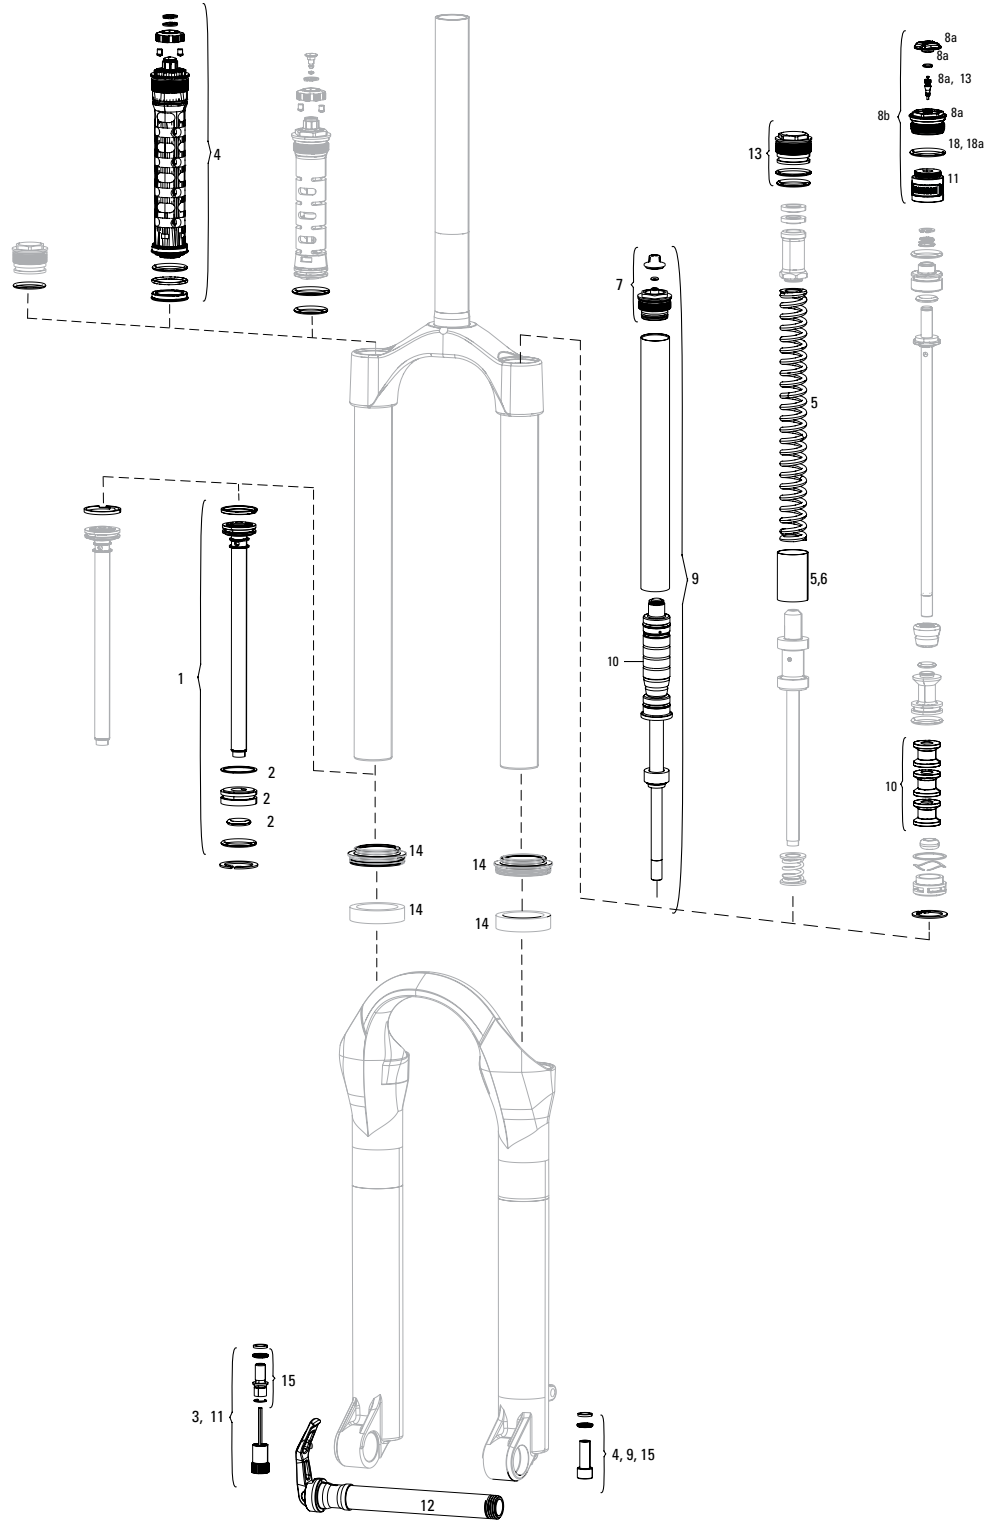

ARGYLE A1-A2 (2007-2017)

Note:

1. Full service kits include replaceable o-rings, glide rings, retaining rings, crush washers, crush washer retainers and shaft bolts/nuts. All air service kits include replacement schrader valve cores. Not all service parts are pictured. All basic service kits include the following replaceable wear items: o-rings, glide rings, dust seals, and foam rings..
2. Please note top cap, compression damper and air spring kit requirements for steel and aluminum upper tubes.
3. A complete decal and maxle overview can be found in back of the catalog.