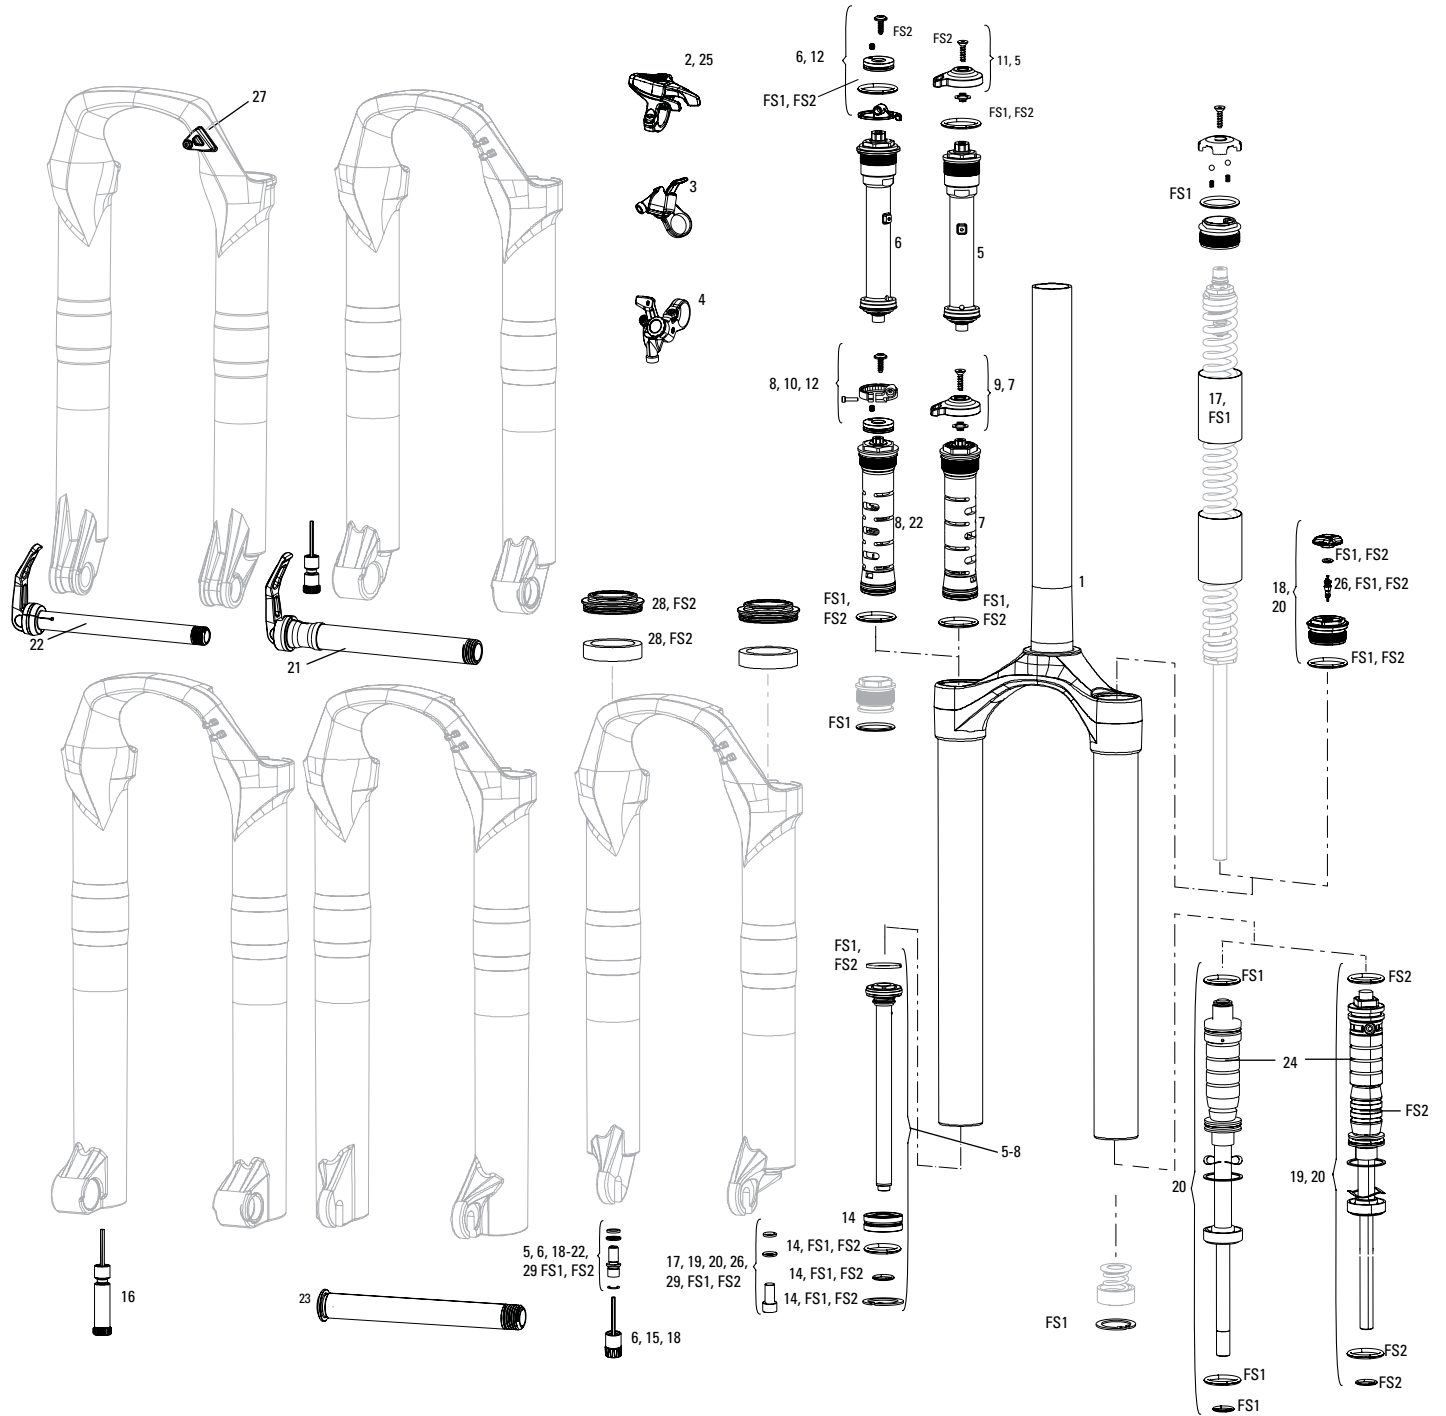

Note:

1. Full service kits include replaceable o-rings, glide rings, retaining rings, crush washers, crush washer retainers and shaft bolts/nuts. All air service kits include replacement schrader valve cores. Not all service parts are pictured. All basic service kits include the following replaceable wear items: o-rings, glide rings, dust seals, and foam rings.
2. Convert from Crown Adjust to Remote Adjust. Remote compression damper requires remote compression adjuster spool, and remote lever assembly.
3. 2013+ Recon Gold compatible with 10mm cable pull PushLoc or OneLoc