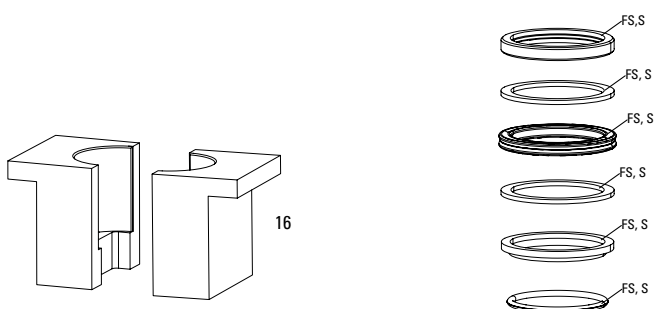

MONARCH XX B1-C2 (2014-2019)

SERVICE

FS	11.4118.038.001	REAR SHOCK SERVICE KIT - FULL SERVICE MONARCH XX B1 (2014-2019)
S	00.4315.032.380	AM REAR SHOCK AIR CAN SERVICE KIT, BASIC - MONARCH B1(PLUS,XX,RL) C1 (R,RT3) D1 (2014+)
S	00.4315.032.390	AM REAR SHOCK AIR CAN SERVICE KIT, BASIC - MONARCH HIGH VOLUME B1(PLUS,XX,RL) C1 (R,RT3) (2014+)
S	00.4315.032.540	AM REAR SHOCK AIR CAN SERVICE KIT, BASIC - MONARCH DEBONAIR(2014+)

AIR CAN

ns	11.4418.001.001	REAR SHOCK SPARE PARTS AIR CAN WITH AUTOSAG BLACK MONARCH 197X48 2014
1	11.4118.033.008	REAR SHOCK AIR CAN ASSEMBLY - 152X31 (INCLUDES SEALS, 15W50 & DYNAMIC SEAL GREASE) - MONARCH B1 (PLUS, RL, XX), C1(R,RT,RT3) D1(RT3)
1	11.4118.033.009	REAR SHOCK AIR CAN ASSEMBLY - 165X38 (INCLUDES SEALS, 15W50 & DYNAMIC SEAL GREASE) - MONARCH B1 (PLUS, RL, XX), C1(R,RT,RT3) D1(RT3)
1	11.4118.033.010	REAR SHOCK AIR CAN ASSEMBLY - 184X44 (INCLUDES SEALS, 15W50 & DYNAMIC SEAL GREASE) - MONARCH B1 (PLUS, RL, XX), C1(R,RT,RT3) D1(RT3)
1	11.4118.033.011	REAR SHOCK AIR CAN ASSEMBLY - 190X51/200X51 (INCLUDES SEALS, 15W50 & DYNAMIC SEAL GREASE) - MONARCH B1 (PLUS, RL, XX), C1(R,RT,RT3) D1(RT3)
1	11.4118.033.012	REAR SHOCK AIR CAN ASSEMBLY - 200X57 (INCLUDES SEALS, 15W50 & DYNAMIC SEAL GREASE) - MONARCH B1 (PLUS, RL, XX), C1(R,RT,RT3) D1(RT3)
1	11.4118.033.013	REAR SHOCK AIR CAN ASSEMBLY - 216X63 (INCLUDES SEALS, 15W50 & DYNAMIC SEAL GREASE) - MONARCH B1 (PLUS, RL, XX), C1(R,RT,RT3) D1(RT3)
2	11.4118.033.014	REAR SHOCK AIR CAN ASSEMBLY - HIGH VOLUME 165X38 (INCLUDES SEALS, 15W50 & DYNAMIC SEAL GREASE) - MONARCH B1(PLUS, RL, XX), C1(R,RT,RT3)
2	11.4118.033.015	REAR SHOCK AIR CAN ASSEMBLY - HIGH VOLUME 190X51/200X51 (INCLUDES SEALS, 15W50 & DYNAMIC SEAL GREASE) - MONARCH B1(PLUS, RL, XX), C1(R,RT,RT3)
2	11.4118.033.016	REAR SHOCK AIR CAN ASSEMBLY - HIGH VOLUME 200X57 (INCLUDES SEALS, 15W50 & DYNAMIC SEAL GREASE) - MONARCH B1(PLUS, RL, XX), C1(R,RT,RT3)
2	11.4118.033.017	REAR SHOCK AIR CAN ASSEMBLY - HIGH VOLUME 216X63 (INCLUDES SEALS, 15W50 & DYNAMIC SEAL GREASE) - MONARCH B1(PLUS, RL, XX), C1(R,RT,RT3)
2	11.4118.033.028	REAR SHOCK AIR CAN ASSEMBLY - DEBONAIR 165X38 (INCLUDES DECALS, SEALS, 15W50 & DYNAMIC SEAL GREASE) - MONARCH B1(PLUS, RL, XX), C1(R,RT,RT3) D1(RT3)
2	11.4118.033.029	REAR SHOCK AIR CAN ASSEMBLY - DEBONAIR 184X44 (INCLUDES DECALS, SEALS, 15W50 & DYNAMIC SEAL GREASE) - MONARCH B1(PLUS, RL, XX), C1(R,RT,RT3) D1(RT3)
2	11.4118.033.030	REAR SHOCK AIR CAN ASSEMBLY - DEBONAIR 190X51/200X51 (INCLUDES DECALS, SEALS, 15W50 & DYNAMIC SEAL GREASE) - MONARCH B1(PLUS, RL, XX), C1(R,RT,RT3) D1(RT3)
2	11.4118.033.031	REAR SHOCK AIR CAN ASSEMBLY - DEBONAIR 200X57 (INCLUDES DECALS, SEALS, 15W50 & DYNAMIC SEAL GREASE) - MONARCH B1(PLUS, RL, XX), C1(R,RT,RT3) D1(RT3)
2	11.4118.033.032	REAR SHOCK AIR CAN ASSEMBLY - DEBONAIR 216X63 (INCLUDES DECALS, SEALS, 15W50 & DYNAMIC SEAL GREASE) - MONARCH B1(PLUS, RL, XX), C1(R,RT,RT3) D1(RT3)

DAMPER BODY

3	11.4118.037.014	REAR SHOCK DAMPER BODY/IFP - FAST BLACK, 165X38 -MONARCH 2014-2017
3	11.4118.037.015	REAR SHOCK DAMPER BODY/IFP - FAST BLACK, 184X44 -MONARCH 2014-2017
3	11.4118.037.016	REAR SHOCK DAMPER BODY/IFP - FAST BLACK, 190X51 -MONARCH 2014-2017
3	11.4118.037.017	REAR SHOCK DAMPER BODY/IFP - FAST BLACK, 200X51 -MONARCH 2014-2017
3	11.4118.037.018	REAR SHOCK DAMPER BODY/IFP - FAST BLACK, 200X57 -MONARCH 2014-2017
3	11.4118.037.020	REAR SHOCK DAMPER BODY/IFP - FAST BLACK, 216X63 -MONARCH 2014-2017

SPARES