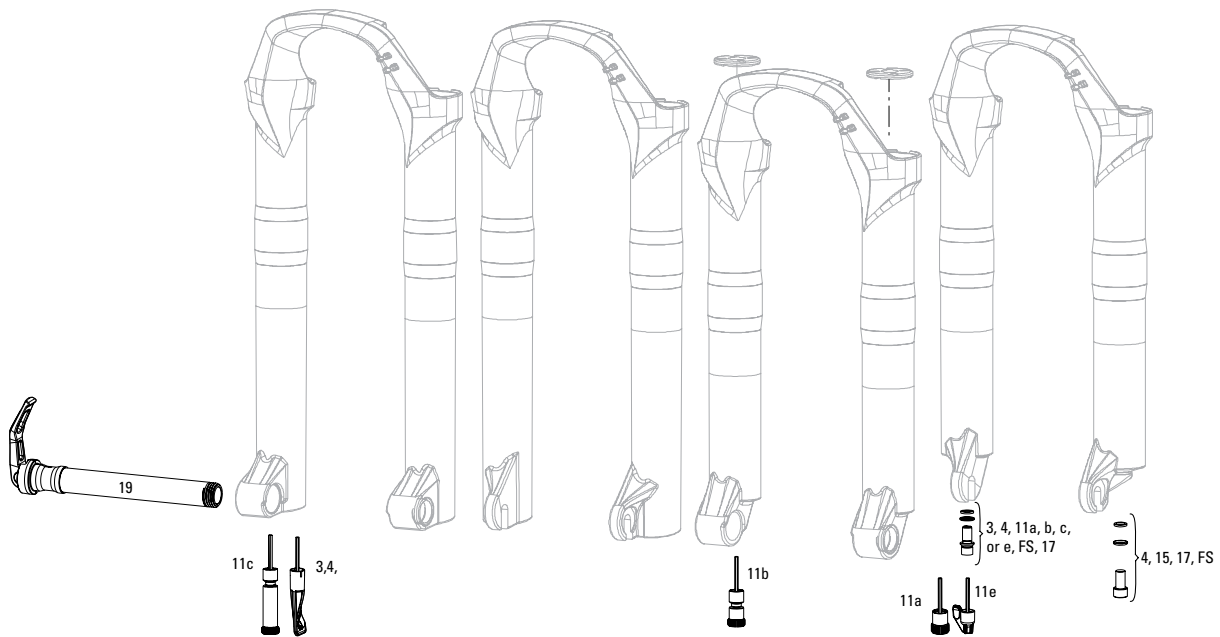

RECON SILVER A1-A3 (2011-2015)

Note:

1. Full service kits include replaceable o-rings, glide rings, retaining rings, crush washers, crush washer retainers and shaft bolts/nuts. Not all service parts are pictured. All basic service kits include the following replaceable wear items: o-rings, glide rings, dust seals, and foam rings.
2. Convert from Crown Adjust to Remote Adjust: Remote compression damper requires remote compression adjuster spool, cable clamp and remote lever assembly.