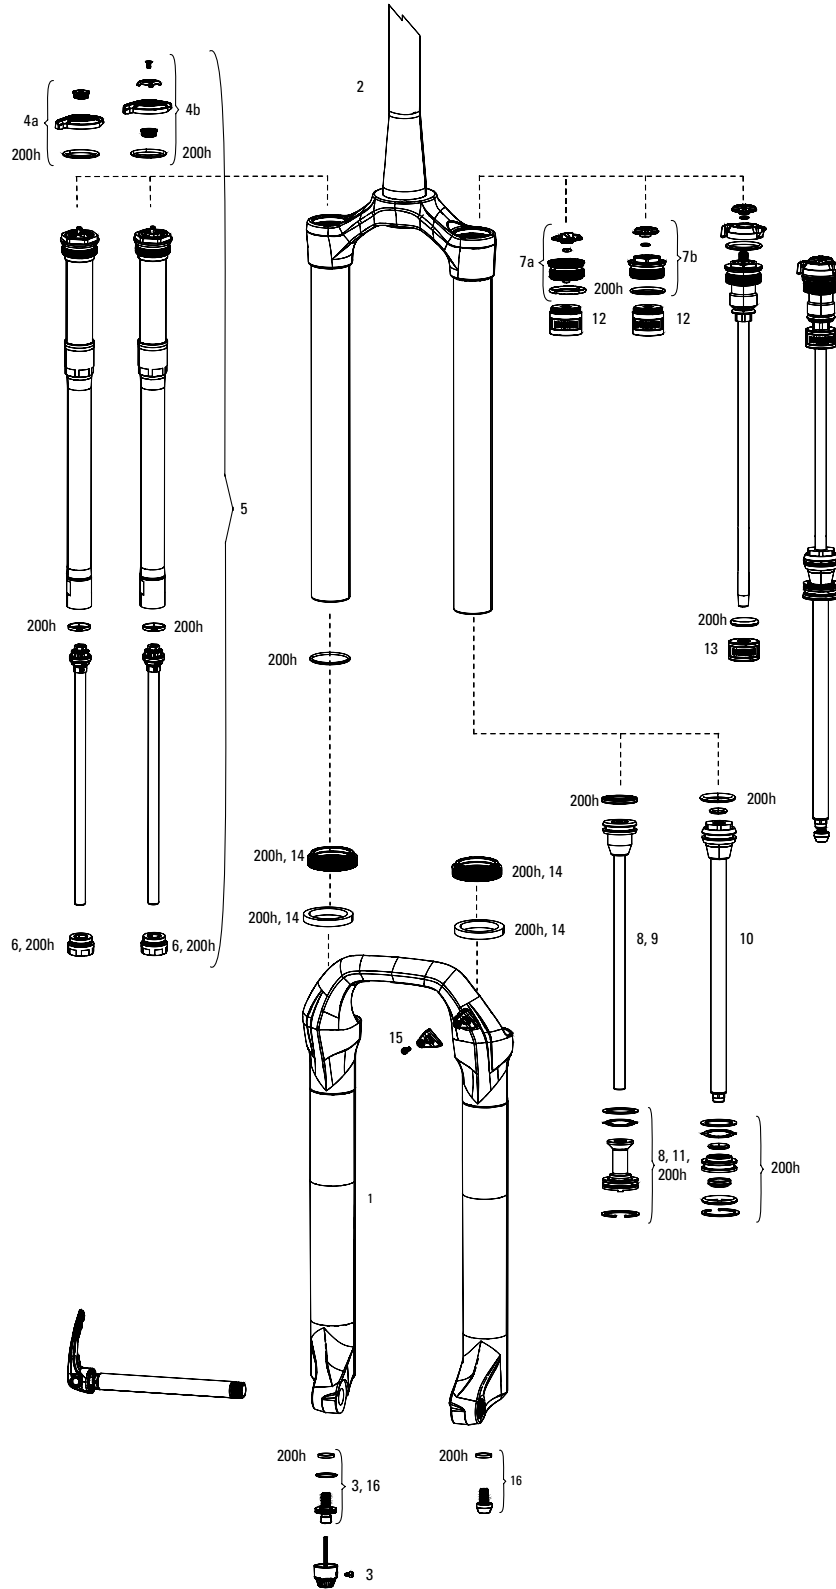

PIKE RCT3 B1/RC C1 29+ (2017-2019)

Note:

1. 200 Hour service kits include replaceable o-rings, glide rings, retaining rings, crush washers, and crush washer retainers. All air service kits include replacement schrader valve cores. A2. Charger damper fluid -use RockShox Rear Suspension Damping Fluid 3wt.
3. Charger lower leg lubricant - use RockShox Pike Suspension Oil, 0w-30.
4. Charger damper bleed - use Bleed fitting Charger Damper and RockShox Charger Damper Standard Bleed Kit.
5. For Travel Change and Bottomless Token options, see the respective pages in this catalog, listed in the Index.
6. Pike Solo Air CSU's do not come with gradients printed on the stanchion tubes.
7. Pike Boost Compatible threading for the top cap of the Charger Damper and Air Top Cap is specific to the Boost Compatible chassis.
8. A complete decal and maxle overview can be found in back of the catalog.