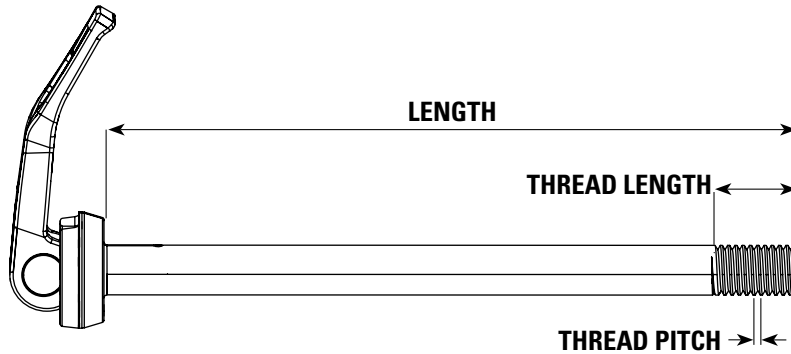

Note:

1. After 2017, the only Rock Shox models using metric hardware include Super Deluxe, Super Deluxe Coil and Deluxe.

MAXLE

FRONT

REAR

Note:

1. Rear Maxle requires compatible bicycle frame/drop-out.
2. Original (2008-2009) Rear Maxle assembly is no longer available.
3. Rear Maxle Lite or Ultimate lever and internals are NOT compatible with original Rear Maxle.