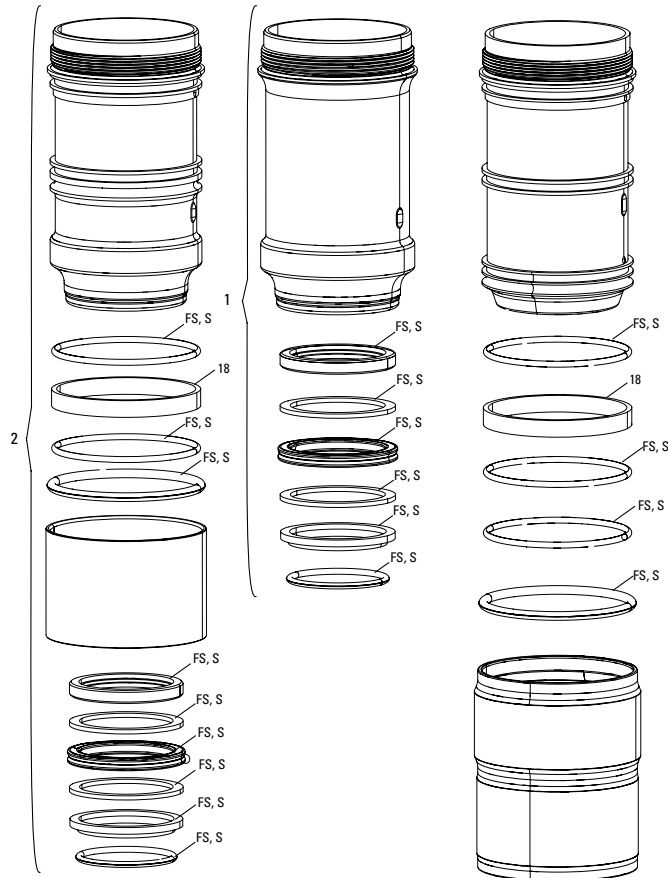

BOXXER 35mm A1-A2 (2010-2014)

SERVICE	
ns	11.4015.387.000 FORK SERVICE KIT - BOXXER TEAM (2010-2014)
ns	11.4015.388.000 FORK SERVICE KIT - BOXXER WORLD CUP (2010)
ns	11.4015.476.020 FORK SERVICE KIT - BOXXER R2C2/WC (2011-2014)
ns	00.4315.032.150 AM FORK SERVICE KIT, BASIC (INCLUDES DUST SEALS, FOAM RINGS,O-RING SEALS) - BOXXER RC (2012-2016)
ns	00.4315.032.160 AM FORK SERVICE KIT, BASIC (INCLUDES DUST SEALS, FOAM RINGS,O-RING SEALS) - BOXXER R2C2 (2012-2014)
ns	00.4315.032.170 AM FORK SERVICE KIT, BASIC (INCLUDES DUST SEALS, FOAM RINGS,O-RING SEALS) - BOXXER WORLD CUP (2012-2014)
ns	11.4015.386.000 FORK SERVICE KIT - BOXXER RACE/RC (2010-2016)
UPGRADE	
U1	00.4018.783.000 DAMPER UPGRADE KIT - CHARGER - INCLUDES COMPLETE RIGHT SIDE INTERNALS - BOXXER (A1-B1/2010-2018)
U2	00.4018.783.001 AIR SPRING UPGRADE KIT - SOLO AIR - INCLUDES REFINED SOLO AIR ASSEMBLY, 4 BOTTOMLESS TOKENS - BOXXER (2011-2016, SERIALNUMBER LATER THAN 16T11XXXXXX)
LOWER LEG	
1	11.4018.006.217 FORK LOWER LEG - (DECALS NOT INCLUDED) 26 20X110 BLACK - BOXXER 2010-2016
1	11.4018.006.219 FORK LOWER LEG - (DECALS NOT INCLUDED) 26 20X110 DIFFUSION BLACK - BOXXER 2010-2016
1	11.4018.006.220 FORK LOWER LEG - (DECALS NOT INCLUDED) 27 20X110 BLACK - BOXXER (B1/2015-2017)
1	11.4018.006.222 FORK LOWER LEG - (DECALS NOT INCLUDED) 27 20X110 DIFFUSION BLACK - BOXXER (B1/2015-2017)
UPPER TUBE	
2	11.4015.362.010 FORK CSU LOWER CROWN/STEERER ASSEMBLY - BLACK - 2010-2014 BOXXER 35MM
3	11.4015.364.100 FORK UPPER CROWN - 35mm, SHORT BLACK CLEAR - BOXXER/DOMAIN DUAL CROWN B1-B2 (2015-2018)
4	11.4015.364.130 FORK UPPER CROWN - 35mm, TALL BLACK CLEAR - BOXXER/DOMAIN DUAL CROWN B1-B2 (2015-2018)
5	11.4015.363.020 FORK CSU UPPER TUBE - STRAIGHT-WALL, LEFT (COMPATIBLE ONLY WITH BOXXER SOLO AIR SPRING & TOP CAP) - BOXXER 2011-2014
6	11.4015.363.040 FORK CSU UPPER TUBE - TAPER WALL, RIGHT, BLACK BOXXER (2013-2015)
DAMPER	
7	11.4015.368.000 FORK COMPRESSION DAMPER - MOCO IS (INCLUDES COMPRESSION ADJUSTER KNOB) - BOXXER RACE/RC 2010-2016
9	11.4015.371.000 FORK REBOUND DAMPER - (INCLUDES SHAFT BOLT, SEALHEAD & ADJUSTER KNOB) - BOXXER RACE/RC 2010-2016
10	11.4015.372.000 FORK DAMPER SEALHEAD ASSEMBLY - BOXXER RACE/RC 2010-2015
11	11.4015.472.010 FORK REBOUND DAMPER KNOB KIT - (INCLUDES ADJUSTER KNOB & BOLT) - BOXXER TEAM/R2C2/WC 2010-2014
112	11.4015.367.000 FORK COMPRESSION DAMPER KNOB KIT - CROWN MOCO IS COMPRESSION DAMPER (2010-2016 BOXXER, DOMAIN, LYRIK, TOTEM)
SPRING	
13	11.4015.375.000 FORK SPRING COIL TOP CAP - BOXXER RACE A1-B1 (2010- 2018)
14	11.4015.376.000 FORK SPRING COIL SPACERS - PRELOAD (QTY 4) - DOMAIN DUAL CROWN A1-A3 (2007- 2017)/BOXXER RACE/RC, TEAM/R2C2 (2010- 2018)
15	11.4015.377.000 FORK SPRING COIL - TOP-CAP/DROP-STOP ASSEMBLY (ADJUSTER KNOB) - BOXXER TEAM/R2C2 (2010- 2018)
17	11.4015.380.000 FORK SPRING COIL - X-SOFT (SILVER) - DOMAIN DUAL CROWN A1-A3 (2007- 2017)/BOXXER RACE/RC, TEAM/R2C2 (2010- 2018)
17	11.4015.380.010 FORK SPRING COIL - SOFT (YELLOW) - DOMAIN DUAL CROWN A1-A3 (2007- 2017)/BOXXER RACE/RC, TEAM/R2C2 (2010- 2018)
17	11.4015.380.020 FORK SPRING COIL - MEDIUM (RED) - DOMAIN DUAL CROWN A1-A3 (2007- 2017)/BOXXER RACE/RC, TEAM/R2C2 (2010- 2018)
17	11.4015.380.030 FORK SPRING COIL - FIRM (BLUE) - DOMAIN DUAL CROWN A1-A3 (2007- 2017)/BOXXER RACE/RC, TEAM/R2C2 (2010- 2018)
17	11.4015.380.040 FORK SPRING COIL - X-FIRM (BLACK) - DOMAIN DUAL CROWN A1-A3 (2007- 2017)/BOXXER RACE/RC, TEAM/R2C2 (2010- 2018)
18	11.4015.381.000 FORK SPRING COIL SHAFT - (INCLUDES SHAFT BOLT) - DOMAIN DUAL CROWN A1-A3 (2007- 2017)/BOXXER RACE/RC, TEAM/R2C2 (2010- 2018)
19	11.4015.382.000 FORK SPRING COIL TOP OUT - SPRING ASSEMBLY - BOXXER RACE/RC & TEAM/R2C2 2010- 2018
20	11.4018.012.004 FORK SPRING AIR TOP CAP - 35mm (1.0mm THREAD PITCH) - PIKE A1-A2 (2014-2017)/BOXXER B1 (2015-2018)
21	11.4015.475.030 FORK SPRING SOLO AIR ASSEMBLY - BOXXER 2011-2016 (SERIAL NUMBER LATER THAN 16T11XXXXXX)
22	11.4018.032.000 FORK SPRING BOTTOMLESS TOKENS - 35mm SOLO AIR/DEBONAIR (QTY 3) - PIKE/BOXXER B1/LYRIK B1/YARI
22	11.4018.032.001 FORK SPRING BOTTOMLESS TOKENS - 35mm SOLO AIR/DEBONAIR (QTY 10) PIKE/BOXXER B1/LYRIK B1/YARI
SPARES	
23	11.4015.358.000 FORK DUST WIPER KIT - 35mm BLACK (INCLUDES FLANGELESS DUST WIPERS) - DOMAIN DUAL CROWN A1-A3/2007-2016/BOXXER A1-A2 (2010-2014)
23	11.4018.028.014 FORK DUST WIPER KIT - 35MM BLACK LOW FRICTION SKF (INCLUDES FLANGELESS DUST WIPERS) (QTY 20) - PIKE/LYRIK B1/YARI/BOXXER/DOMAIN/REVELATION 35MM/35G
24	11.4015.074.000 FORK REBOUND DAMPER KNOB KIT - (INCLUDES ADJUSTER KNOB & BOLT) - DOMAIN/LYRIK/TOTEM/10-14 BOXXER RC
25	00.4315.013.040 AXLE MAXLE DH FRONT MTB 20X110 LENGTH 165MM THREAD LENGTH 9MM THREAD PITCH M20X2.0 - 35MM CHASSIS
26	11.4015.366.010 AXLE MAXLE - DH WEDGE/LEVER/AXLE KIT - BOXXER 2010-2016
27	11.4308.327.002 AIR VALVE KIT - SCHRADER CORE (QTY 2) - FORKS/SHOCKS/REVERB
28	11.4015.361.000 FORK BUMPER STOP KIT - UPPER TUBE/FRAME (QTY 2) - DOMAIN DUAL CROWN/BOXXER 35MM
ns	11.4015.359.000 FORK BUSHING KIT - 35MM UPPER 35X38MM, LOWER 35X53MM - DOMAIN DUAL CROWN2011-2015 /BOXXER A1-A2 (2010-2014)
TOOLS/GREASE/FLUIDS	
ns	00.4315.022.010 SCHRADER VALVE REMOVAL TOOL ROCKSHOX
ns	00.4315.023.020 AIR PUMP (HIGH PRESSURE/HIGH VOLUME CONVERTIBLE) ROCKSHOX BOXXER
ns	00.4315.023.030 HIGH-PRESSURE FORK/SHOCK PUMP (600 PSI MAX) ROCKSHOX
ns	11.4315.021.020 ROCKSHOX SUSPENSION OIL, 5WT, 120ML BOTTLE - FORK DAMPER
ns	11.4015.354.010 ROCKSHOX SUSPENSION OIL, 5WT, 1 LITER BOTTLE - FORK DAMPER
ns	11.4315.021.040 ROCKSHOX SUSPENSION OIL, 15WT, 120ML BOTTLE - LOWER LEGS
ns	11.4015.354.030 ROCKSHOX SUSPENSION OIL, 15WT, 1 LITER BOTTLE - LOWER LEGS
ns	00.4318.008.000 GREASE SRAM BUTTER 20ML SYRINGE, FRICTION REDUCING GREASE BYSLICKOLEUM - DOUBLE TIME HUB PAWLS, FORKS & REVERB SERVICE
ns	00.4318.008.001 GREASE SRAM BUTTER 10Z CONTAINER, FRICTION REDUCING GREASE BYSLICKOLEUM - DOUBLE TIME HUB PAWLS, FORKS & REVERB SERVICE