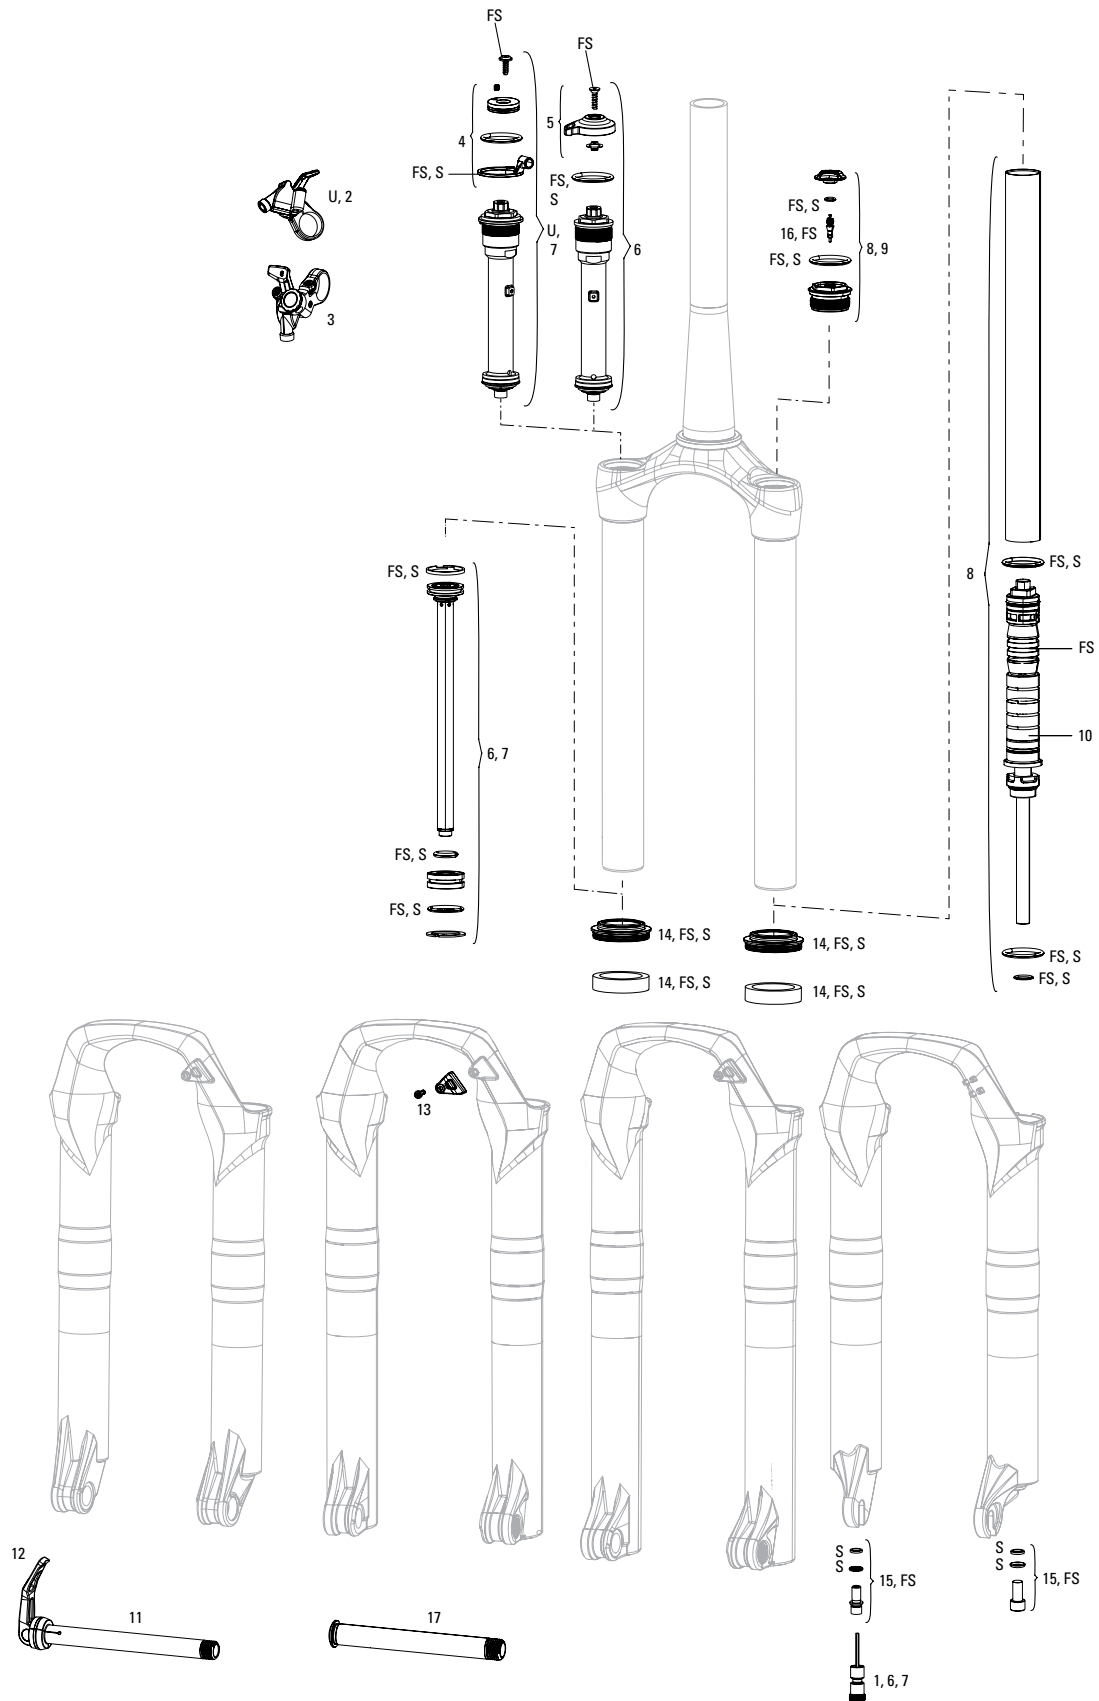

SEKTOR SILVER A1 (2014-2016)

Note:

1. Full service kits include replaceable o-rings, glide rings, retaining rings, crush washers, crush washer retainers and shaft bolts/nuts. All air service kits include replacement schrader valve cores. Not all service parts are pictured. All basic service kits include the following replaceable wear items: o-rings, glide rings, dust seals, and foam rings.
2. Convert from Crown Adjust to Remote Adjust: Remote compression damper requires remote compression adjuster spool, and remote lever assembly.
3. Sektor Silver requires PopLoc or PopLoc Adjust remote; 17mm cable pull.