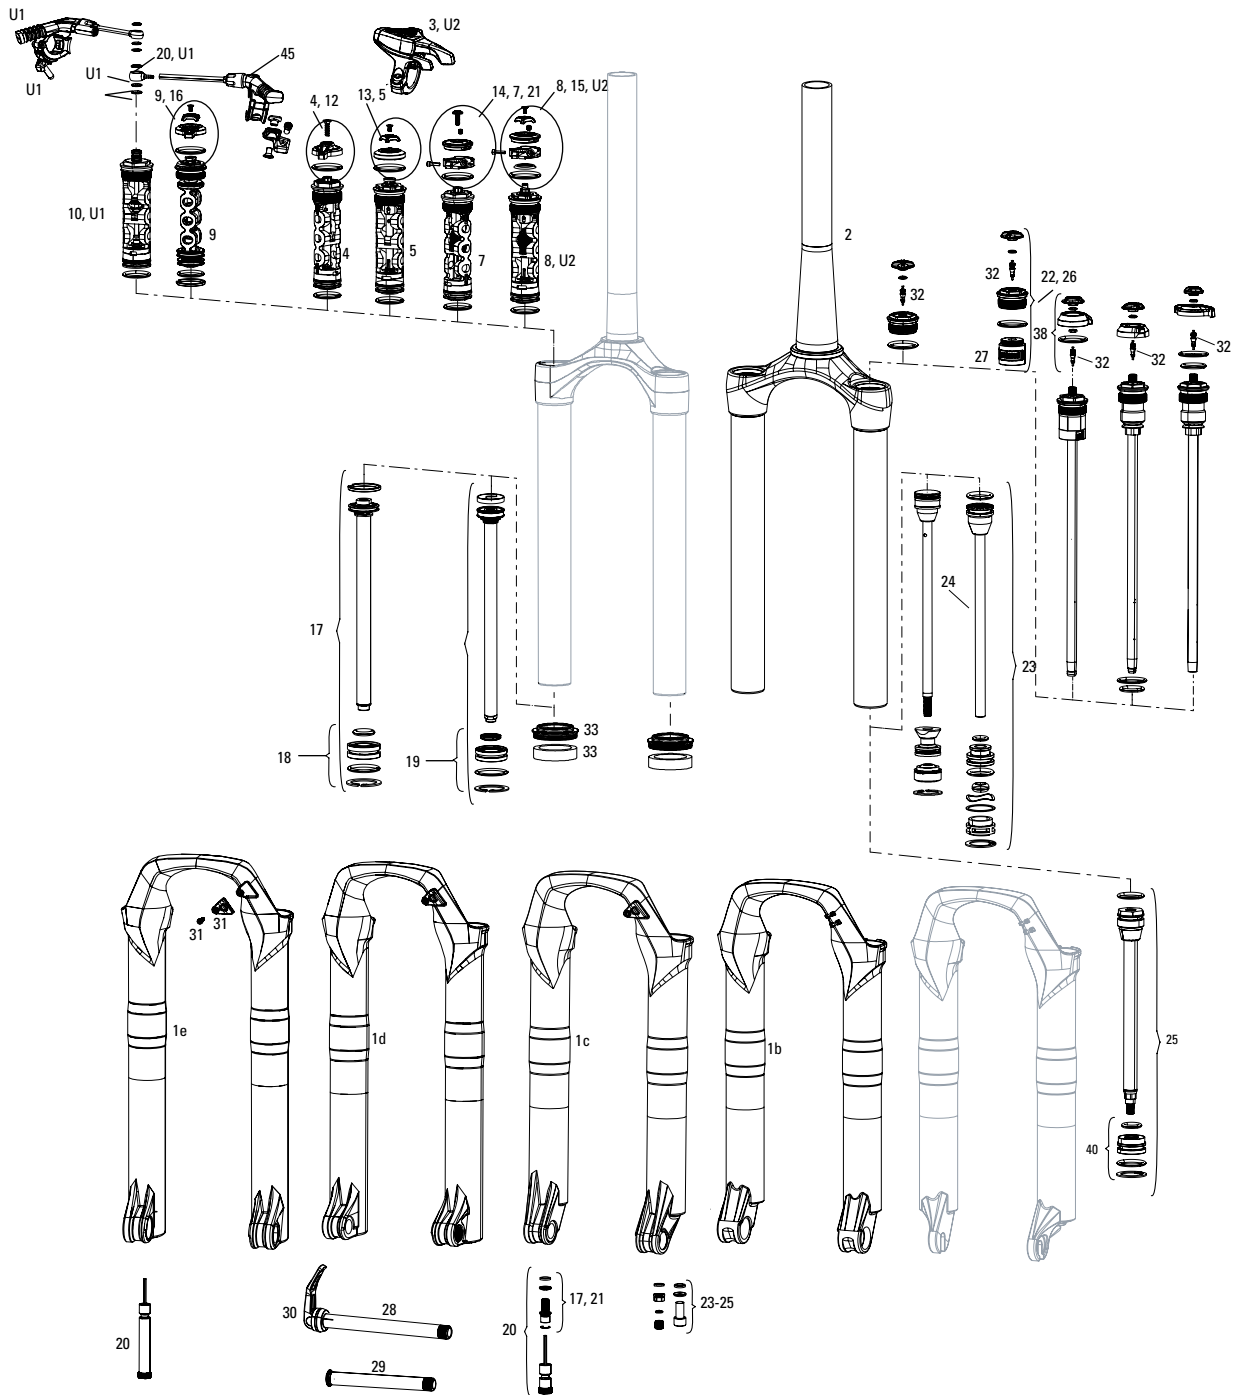

Note:

1. **IMPORTANT** - 2010+ Revelation: 150mm air spring assembly NOT compatible with 2006-2009 Revelation forks.
1. Full service kits include replaceable rebound damper sealheads, o-rings, glide rings, retaining rings, crush washers, crush washer retainers and shaft bolts/nuts. All air service kits include replacement schrader valve cores. Not all service parts are pictured. All basic service kits include the following replaceable wear items: o-rings, glide rings, dust seals, and foam rings.
  2. Rebound damper and spring shaft kits include crush washers, crush washer retainers and shaft bolts, as well as upper tube retaining rings and rebound adjuster knob.
  3. Convert from Crown Adjust to Remote Adjust: Use upgrade kits.
  4. Solo Air internals require Solo Air CSU; Solo Air internals are not compatible with Dual Air CSU. Dual Air internals require Dual Air CSU; Dual Air internals are not compatible with Solo Air CSU.
  5. Revelation RCT3 A3 (2014+) compression damper must be used with Revelation A3 rebound damper (with Rapid Recovery valving). Revelation RCT3 A2 (2012-2013) compression damper is not compatible with Revelation RCT3 A3 compression damper.
  6. 2011-2012 XLoc remote uses 2.5wt suspension fluid. 2013+ XLoc remote uses Reverb hydraulic fluid. Use fluid indicated on fork top cap.