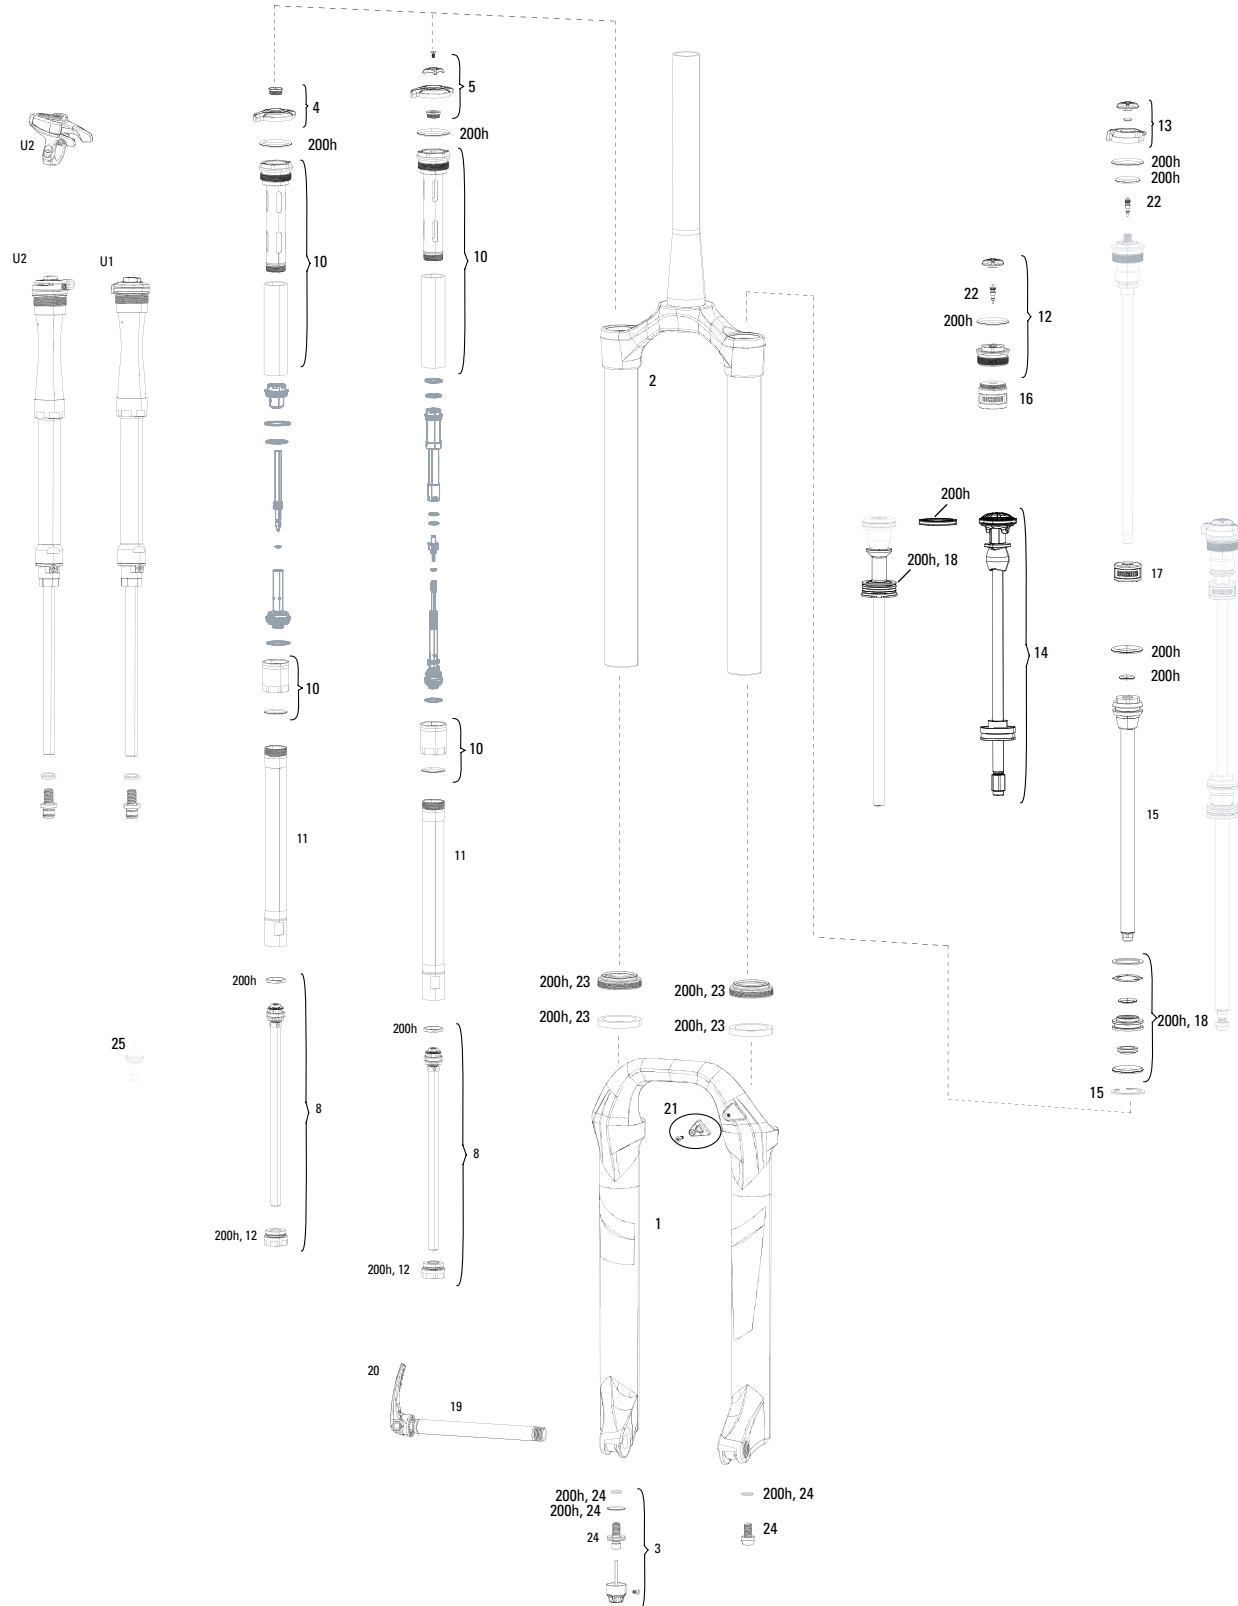

PIKE BOOST 15X110 A2 (2017)

Note:

1. 200 Hour Service kits include replaceable o-rings, glide rings, retaining rings, crush washers, crush washer retainers and wiper seals. All air service kits include replacement schrader valve cores. All basic service kits include the following replaceable wear items: o-rings, glide rings, dust seals, and foam rings.
2. Charger damper fluid - use RockShox Rear Suspension Damping Fluid 3wt.
3. Charger lower leg lubricant - use RockShox Pike Suspension Oil, 0w-30.
4. Charger damper bleed - use Bleed fitting Charger Damper and RockShox Charger Damper Standard Bleed Kit.
5. For Travel Change and Bottomless Token options, see the respective pages in this catalog, listed in the Index.
6. Pike Solo Air CSU's do not come with gradients printed on the stanchion tubes.
7. Pike Boost Compatible threading for the top cap of the Charger Damper and Air Top Cap is specific to the Boost Compatible chassis.
8. A complete decal and maxle overview can be found in back of the catalog.