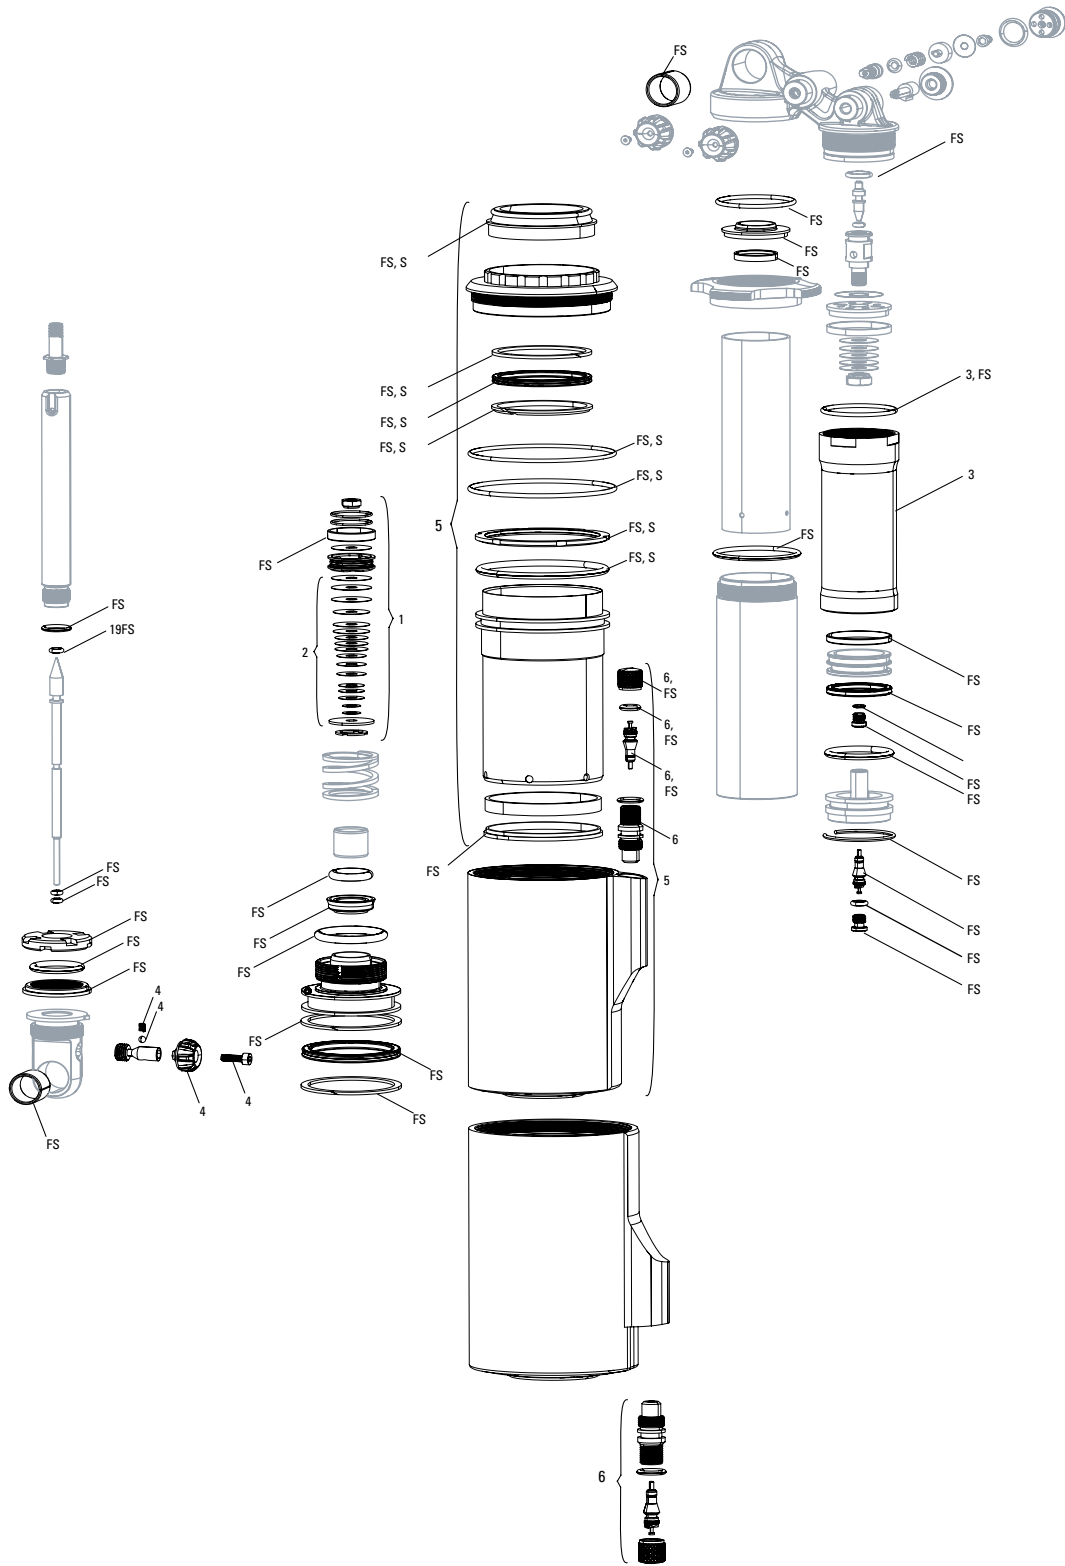

Note:

1. Vivid air can wrench is required for air can removal. Vivid 31mm wrench is required for reservoir removal.
2. Use '1/2"x1/2" Rear Shock Bushing/Mount Hardware Tool' to remove and install eyelet bushing and mounting hardware.
3. All Air Can assemblies are fully assembled.