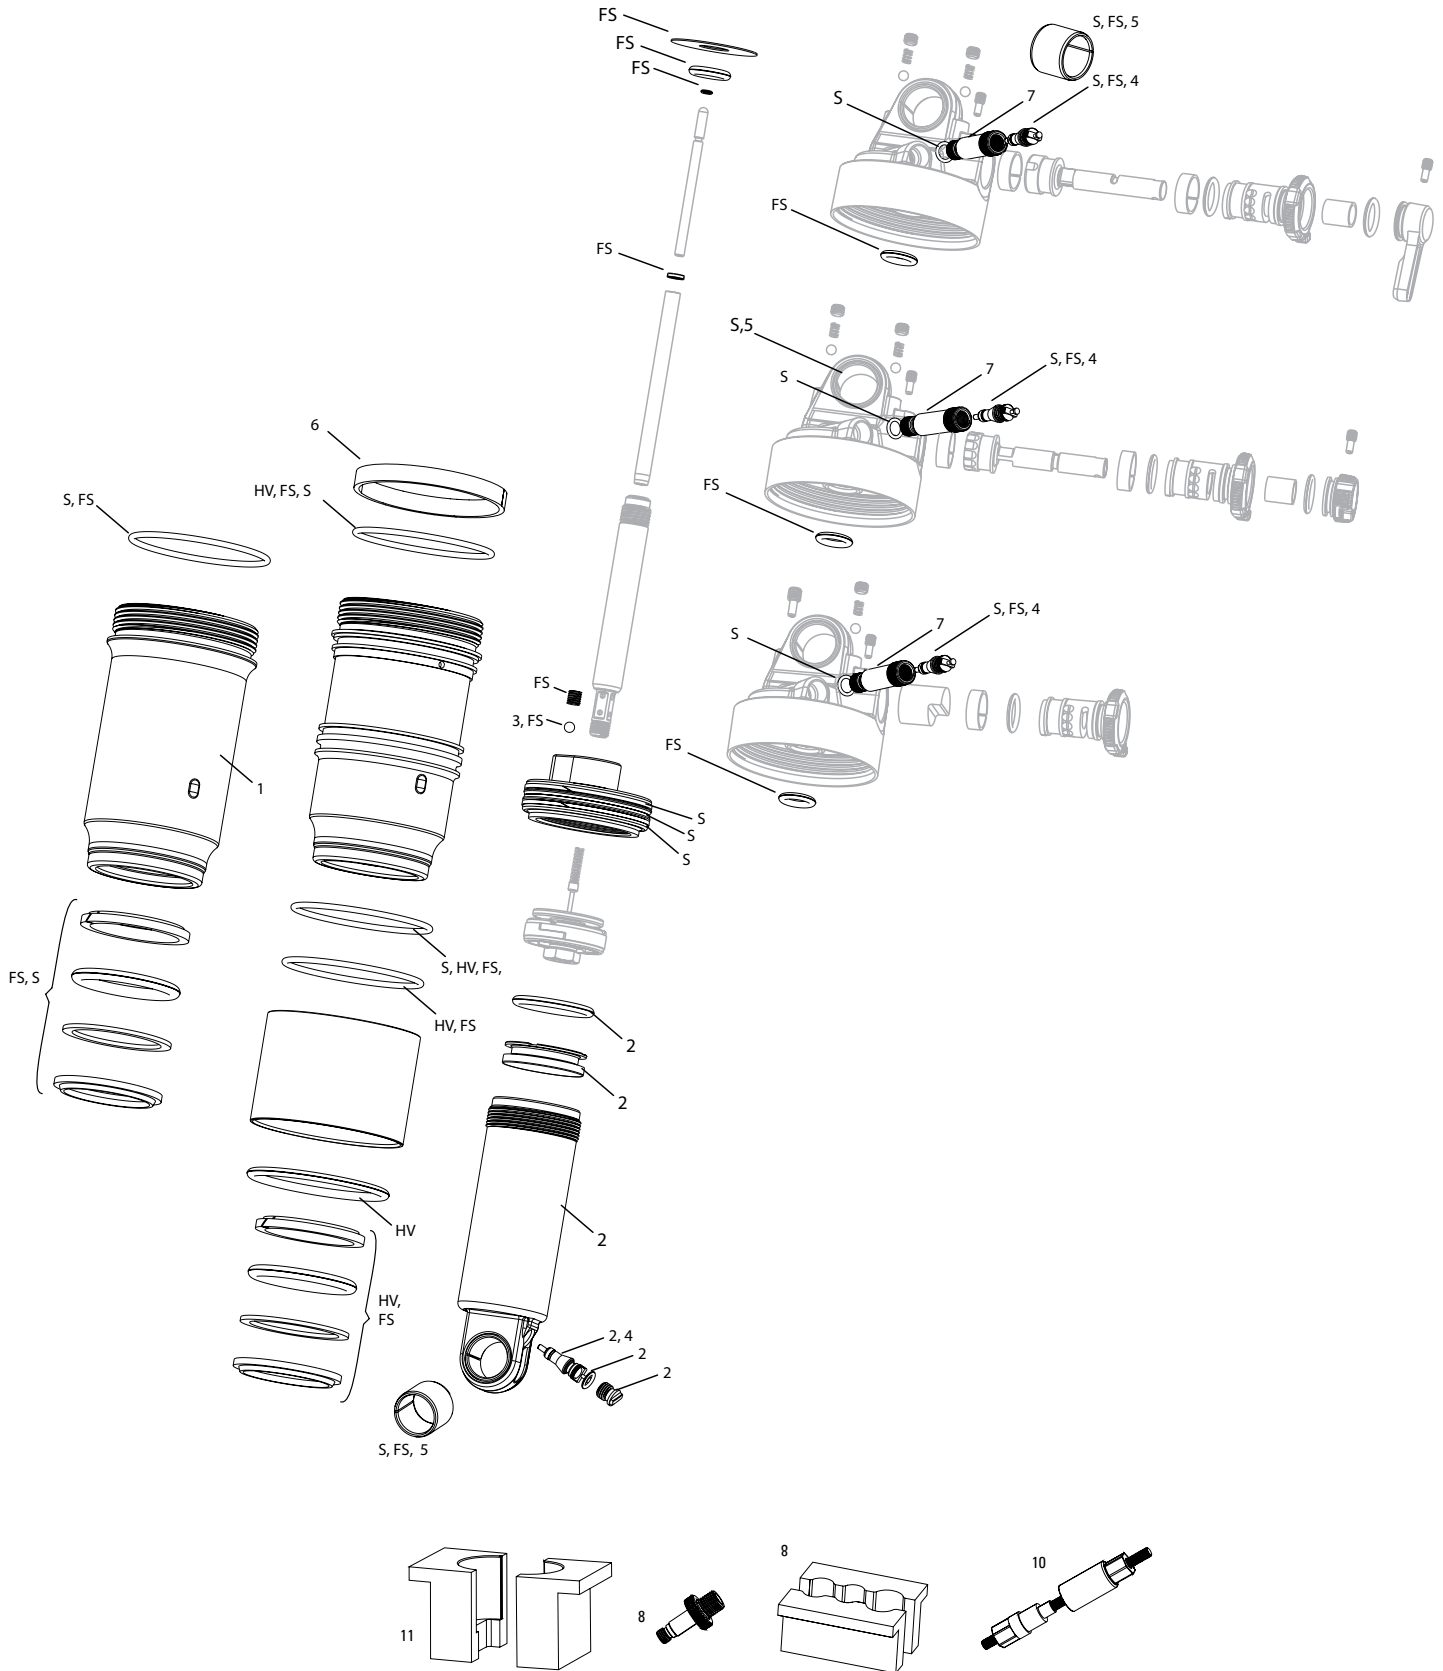

MONARCH R / RT / RL (2011-2013) / RT3 (2011-2012)

Note:

1. 2011-2012 Monarch parts are not compatible with pre-2011 Monarch rear shocks. 2011-2012 Monarch RT3 parts are not compatible with 2013 Monarch RT3.
2. Use '1/2"x1/2" Rear Shock Bushing/Mount Hardware Tool' to remove and install eyelet bushing and mounting hardware.
3. Air can assemblies are compatible with Monarch R, RL, RT3, and XX; not compatible with 2013 Monarch RT3.