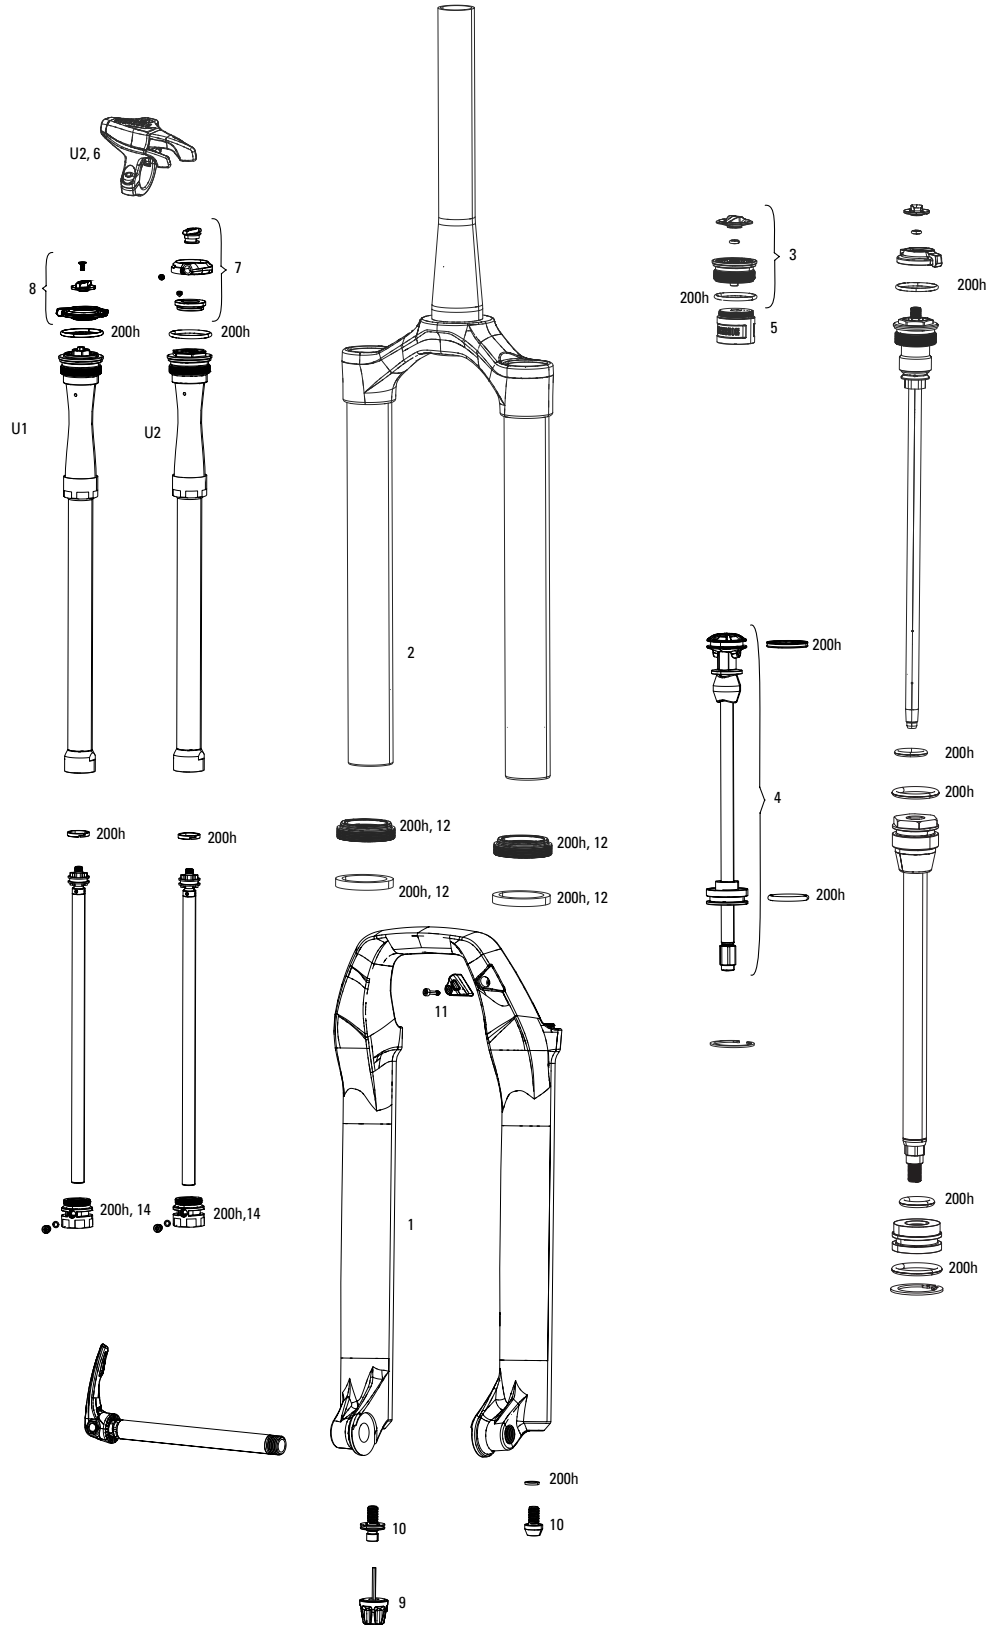

PIKE RCT3/RCT/RC B1-B2 (2018-2019)

Note:

1. PIKE B1 charger and DebonAir Spring are not compatible with previous generations of PIKE
2. Lower Legs are compatible with Revelation 35mm and older generations of PIKE.
3. Decal and Maxle pages can be found in back of the catalog.

PIKE RCT3/RCT/RC B1-B2 (2018-2019)

SERVICE

200h	00.4315.032.646	200 HOUR/1 YEAR SERVICE KIT (INCLUDES DUST SEALS, FOAM RINGS, O-RING SEALS, CHARGER 2 SEALHEAD, DEBONAIR SEALS) - PIKE B1 (2018)
200h	00.4315.032.647	200 HOUR/1 YEAR SERVICE KIT (INCLUDES DUST SEALS, FOAM RINGS, O-RING SEALS, CHARGER 2 SEALHEAD, DUAL POSITION SEALS) - PIKE B1 (2018+)
200h	00.4318.025.020	200 HOUR/1 YEAR SERVICE KIT (INCLUDES DUST SEALS, FOAM RINGS, O-RING SEALS, CHARGER 2 SEALHEAD, ALUMINUM DEBONAIR SEALHEAD) - LYRIK RC2 C1 (2019+)

UPGRADE

U1	00.4020.169.003	DAMPER UPGRADE KIT - CHARGER2.1 RCT3 CROWN (INCLUDES COMPLETE RIGHT SIDE INTERNALS) - PIKE 27.5" BOOST 15X110(A2/2017)/PIKE (B1/2018+)/REVELATION (35mm/2018+)
U2	00.4018.783.016	DAMPER UPGRADE KIT - CHARGER2 RCT REMOTE (INCLUDES COMPLETE RIGHT SIDE INTERNALS & ONELOC REMOTE) - PIKE 27" BOOST 15X110(A2/2017)/PIKE (B1/2018+)/REVELATION (35MM/2018+)

LOWER LEG

1	11.4018.006.320	FORK LOWER LEG - (DECALS NOT INCLUDED) 27 15X110 BOOST™ BLACK - PIKE B1 (2018+)/REVELATION (35mm A1) (2018+)
1	11.4018.006.322	FORK LOWER LEG - (DECALS NOT INCLUDED) 27 15X110 BOOST™ DIFFUSION BLACK - PIKE B1-B2 (2018-2019), PIKE SELECT/SELECT+ B3 (2020+)/REVELATION (35mm A1) (2018+)
1	11.4018.006.323	FORK LOWER LEG - (DECALS NOT INCLUDED) 29 15X110 BOOST™ BLACK - PIKE B1 (2018+)/REVELATION (35mm A1) (2018+)
1	11.4018.006.325	FORK LOWER LEG - (DECALS NOT INCLUDED) 29 15X110 BOOST™ DIFFUSION BLACK - PIKE B1-B2 (2018-2019), PIKE SELECT/SELECT+ B3 (2020+)/REVELATION (35MM A1) (2018+)

CSU

2	11.4018.008.560	FORK CSU - DEBONAIR 29 BOOST™ 15X110 51 OFF-SET TAPER BLACK (NO GRADIENTS) - PIKE B1 (2018+)
2	11.4018.008.562	FORK CSU - DEBONAIR 29 BOOST™ 15X110 51 OFF-SET TAPER DIFFUSION BLACK (NO GRADIENTS) - PIKE B1-B2 (2018-2019), PIKE SELECT/SELECT+ (2020)
2	11.4018.008.563	FORK CSU - DEBONAIR 27 BOOST™ 15X110 46 OFF-SET TAPER BLACK (NO GRADIENTS) - PIKE B1 (2018+)
2	11.4018.008.565	FORK CSU - DEBONAIR 27 BOOST™ 15X110 46 OFF-SET TAPER DIFFUSION BLACK (NO GRADIENTS) - PIKE B1-B2 (2018-2019), PIKE SELECT/SELECT+ (2020)
2	11.4018.008.566	FORK CSU - DEBONAIR 29 BOOST™ 15X110 42 OFF-SET TAPER BLACK (NO GRADIENTS) - PIKE B1 (2018+)
2	11.4018.008.568	FORK CSU - DEBONAIR 29 BOOST™ 15X110 42 OFF-SET TAPER DIFFUSION BLACK (NO GRADIENTS) - PIKE B1-B2 (2018-2019), PIKE SELECT/SELECT+ (2020)
2	11.4018.008.569	FORK CSU - DEBONAIR 27 BOOST™ 15X110 37 OFF-SET TAPER BLACK (NO GRADIENTS) - PIKE B1 (2018+)
2	11.4018.008.571	FORK CSU - DEBONAIR 27 BOOST™ 15X110 37 OFF-SET TAPER DIFFUSION BLACK (NO GRADIENTS) - PIKE B1-B2 (2018-2019), PIKE SELECT/SELECT+ (2020)

SPRING