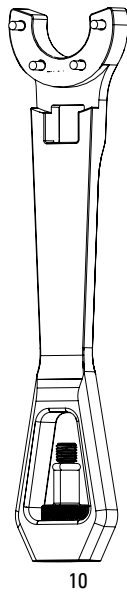

SUPER DELUXE COIL RC A1 (2018-2019)

SUPER DELUXE COIL RC A1 (2018-2019)

SERVICE	
200hr	00.4315.032.638 200 HOUR/1 YEAR SERVICE KIT (INCLUDES SEALHEAD SEALS, PISTON SEAL, GLIDE RINGS, IFP SEALS, REMOTE SPARES, GREASE) - SUPER DELUXE COIL REMOTE (2018+)
200hr	00.4315.032.639 200 HOUR/1 YEAR SERVICE KIT (INCLUDES SEALHEAD SEALS, PISTON SEAL, GLIDE RINGS, IFP SEALS, GREASE) - SUPER DELUXE COIL (2018+)

SPARES	
1	11.4118.046.000 REAR SHOCK EYELET BEARING KIT - WITH SPACERS (INCLUDES BEARINGS & SPACERS FOR BR EYELETS) - DELUXE/SUPER DELUXE BR (2017+)
2	00.4318.002.009 REMOTE - ONELOC LEFT/ABOVE, RIGHT/BELOW 10MM, REMOTE ONLY (INCLUDES REMOTE, CABLE&HOUSING)-SID.REBA,REVELATION,BLUTO,SEKTOR,RECONGOLD(2013-2017)
2	00.4318.002.010 REMOTE - ONELOC RIGHT/ABOVE, LEFT/BELOW 10MM, REMOTE ONLY (INCLUDES REMOTE, CABLE&HOUSING)-SID.REBA,REVELATION,BLUTO,SEKTOR,RECONGOLD(2013-2017)
3	11.4115.107.070 REAR SHOCK COMPRESSION KNOB KIT - SUPER DELUXE A1 (2017+)
4	11.4115.013.000 REAR SHOCK EYELET BUSHING KIT -1/2"X1/2" (QTY 2)
6	11.4118.057.000 REAR SHOCK RESERVOIR CAP - SUPER DELUXE AIR/COIL R/RC/RCR/RCT/RC3/RT
7	11.4118.057.001 REAR SHOCK RESERVOIR - 62mm -SUPER DELUXE AIR/COIL R/RC3/RCR (37.5-65)
7	11.4118.057.002 REAR SHOCK RESERVOIR - 68mm -SUPER DELUXE AIR/COIL R/RC3/RCR(67.5-75), RC/RT(37.5-65)
7	11.4118.057.003 REAR SHOCK RESERVOIR - 74mm -SUPER DELUXE AIR/COIL RCT/RC(67.5-75)
8	11.4118.057.004 REAR SHOCK RESERVOIR ASSEMBLY - 62mm, SOFT PEDAL, 380 LOCK (INCLUDES RESERVOIR, INTERNALS& LEVER) -SUPER DELUXE AIR/COIL RC3 A1+ (37.5-65)
8	11.4118.057.005 REAR SHOCK RESERVOIR ASSEMBLY - 68mm, SOFT PEDAL, 380 LOCK (INCLUDES RESERVOIR, INTERNALS& LEVER) -SUPER DELUXE AIR/COIL RC3 A1+ (67.5-75)
8	11.4118.057.006 REAR SHOCK RESERVOIR ASSEMBLY - 62mm, 380 LOCK (INCLUDES RESERVOIR, INTERNALS & REMOTE SPOOL) - SUPER DELUXE AIR/COIL RCR/RTR A1+ (37.5-65)
8	11.4118.057.007 REAR SHOCK RESERVOIR ASSEMBLY - 68mm, 380 LOCK (INCLUDES RESERVOIR, INTERNALS & REMOTE SPOOL) - SUPER DELUXE AIR/COIL RCR/RTR A1+ (67.5-75)
8	11.4118.057.008 REAR SHOCK RESERVOIR ASSEMBLY - 68mm, 380 LOCK (INCLUDES RESERVOIR, INTERNALS& LEVER) -SUPER DELUXE AIR/COIL RCT A1+ (37.5-65)
8	11.4118.057.009 REAR SHOCK RESERVOIR ASSEMBLY - 74mm, 380 LOCK (INCLUDES RESERVOIR, INTERNALS& LEVER) -SUPER DELUXE AIR/COIL RCT A1+ (67.5-75)
8	11.4118.057.010 REAR SHOCK RESERVOIR ASSEMBLY - 68mm, 380 LOCK (INCLUDES RESERVOIR, INTERNALS& LEVER) -SUPER DELUXE AIR/COIL RC A1+ (37.5-65)
8	11.4118.057.011 REAR SHOCK RESERVOIR ASSEMBLY - 74mm, 380 LOCK (INCLUDES RESERVOIR, INTERNALS& LEVER) -SUPER DELUXE AIR/COIL RC A1+ (67.5-75)
9	11.4118.060.000 REAR SHOCK EYELET/DAMPER BODY - METRIC COIL, TRUNNION, 55 - SUPER DELUXE COIL A1-A2 (2018-2019)
9	11.4118.060.001 REAR SHOCK EYELET/DAMPER BODY - METRIC COIL, TRUNNION, 65 - SUPER DELUXE COIL A1-A2 (2018-2019)
9	11.4118.060.002 REAR SHOCK EYELET/DAMPER BODY - METRIC COIL, TRUNNION, 75 - SUPER DELUXE COIL A1-A2 (2018-2019)