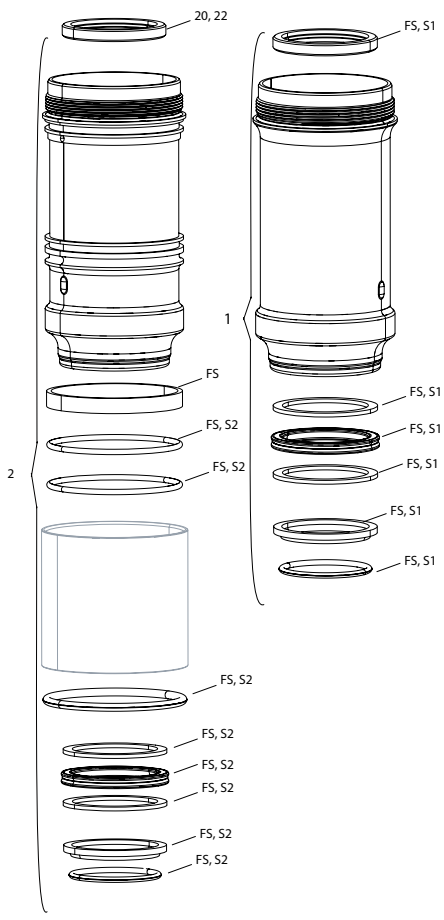

MONARCH PLUS B1-B4 (2014-2020)

MONARCH PLUS B1-B4 (2014-2020)