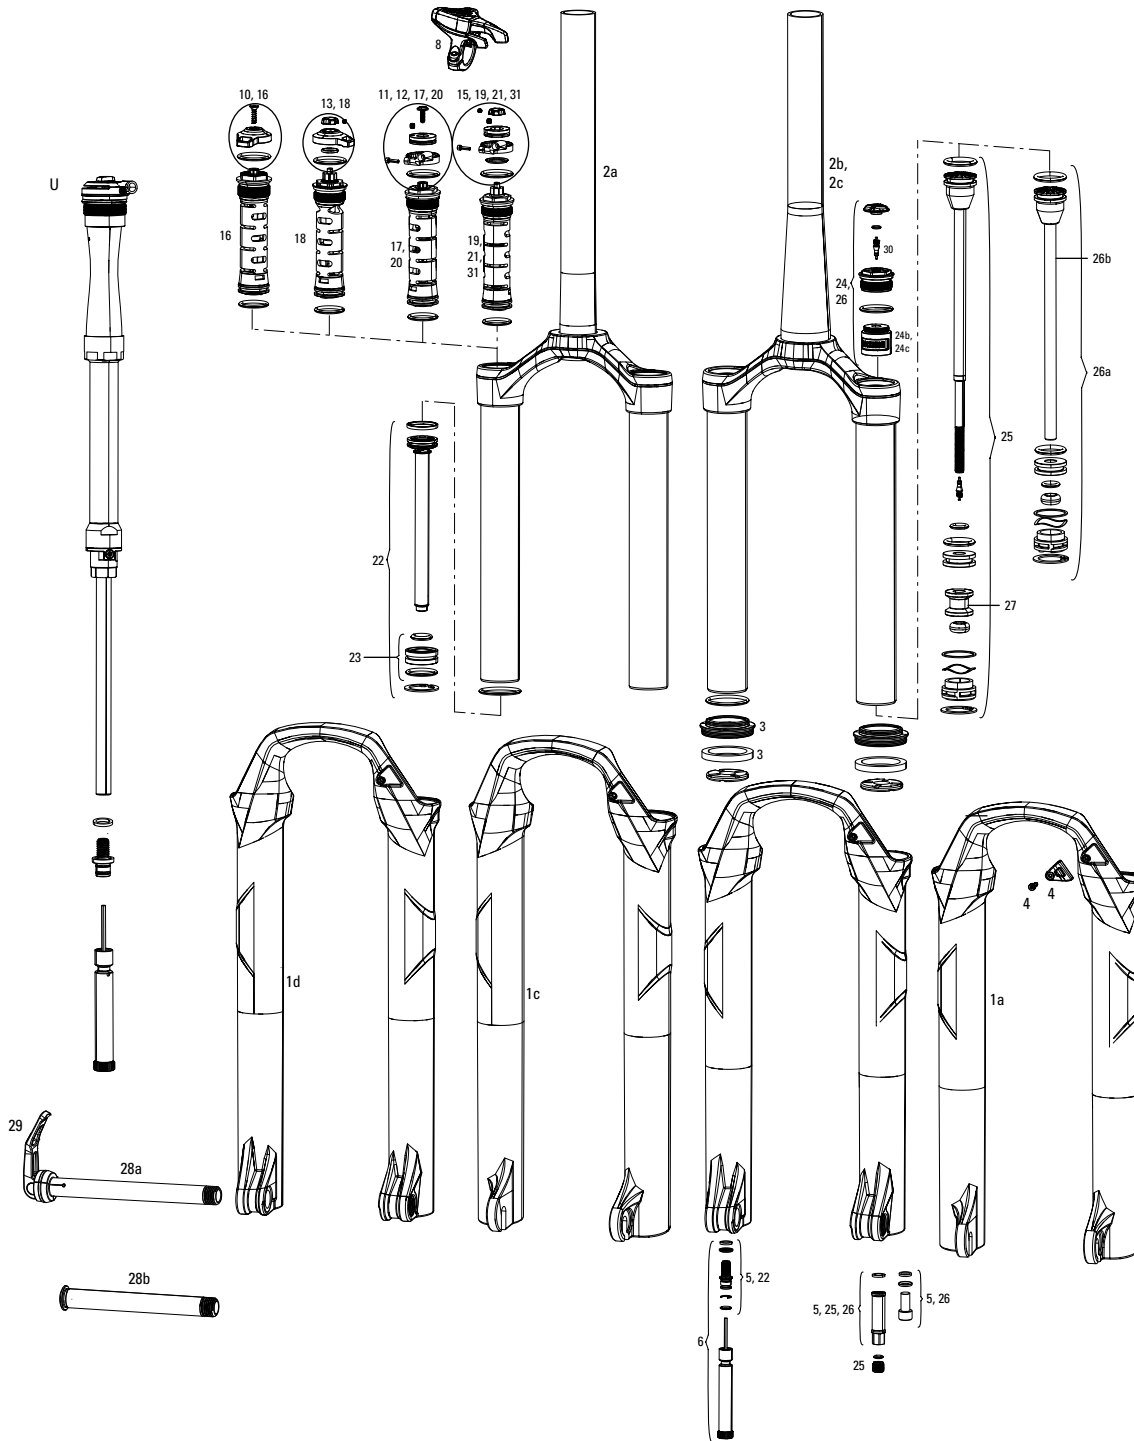

Notes:

IMPORTANT - 2012-2016 Reba CSU (28.2 inner tube diameter), lower leg, spring assembly and damper assemblies are NOT compatible with 2005-2011 Reba (27.8 inner tube diameter) forks. Dual Air CSU and Dual Air spring assemblies are NOT compatible with Solo Air CSU and Solo Air spring assemblies.

1. Full service kits include replaceable o-rings, glide rings, retaining rings, crush washers, crush washer retainers and shaft bolts/nuts. All air service kits include replacement schrader valve cores. Not all parts service parts are pictured. All basic service kits include the following replaceable wear items: o-rings, glide rings, dust seals, and foam rings.

2. Convert from Crown Adjust to Remote Adjust: Remote compression damper requires remote compression adjuster spool, cable clamp and remote lever assembly.

3. Solo Air internals require Solo Air CSU; Solo Air internals are not compatible with Dual Air CSU. Dual Air internals require Dual Air CSU; Dual Air internals are not compatible with Solo Air CSU.