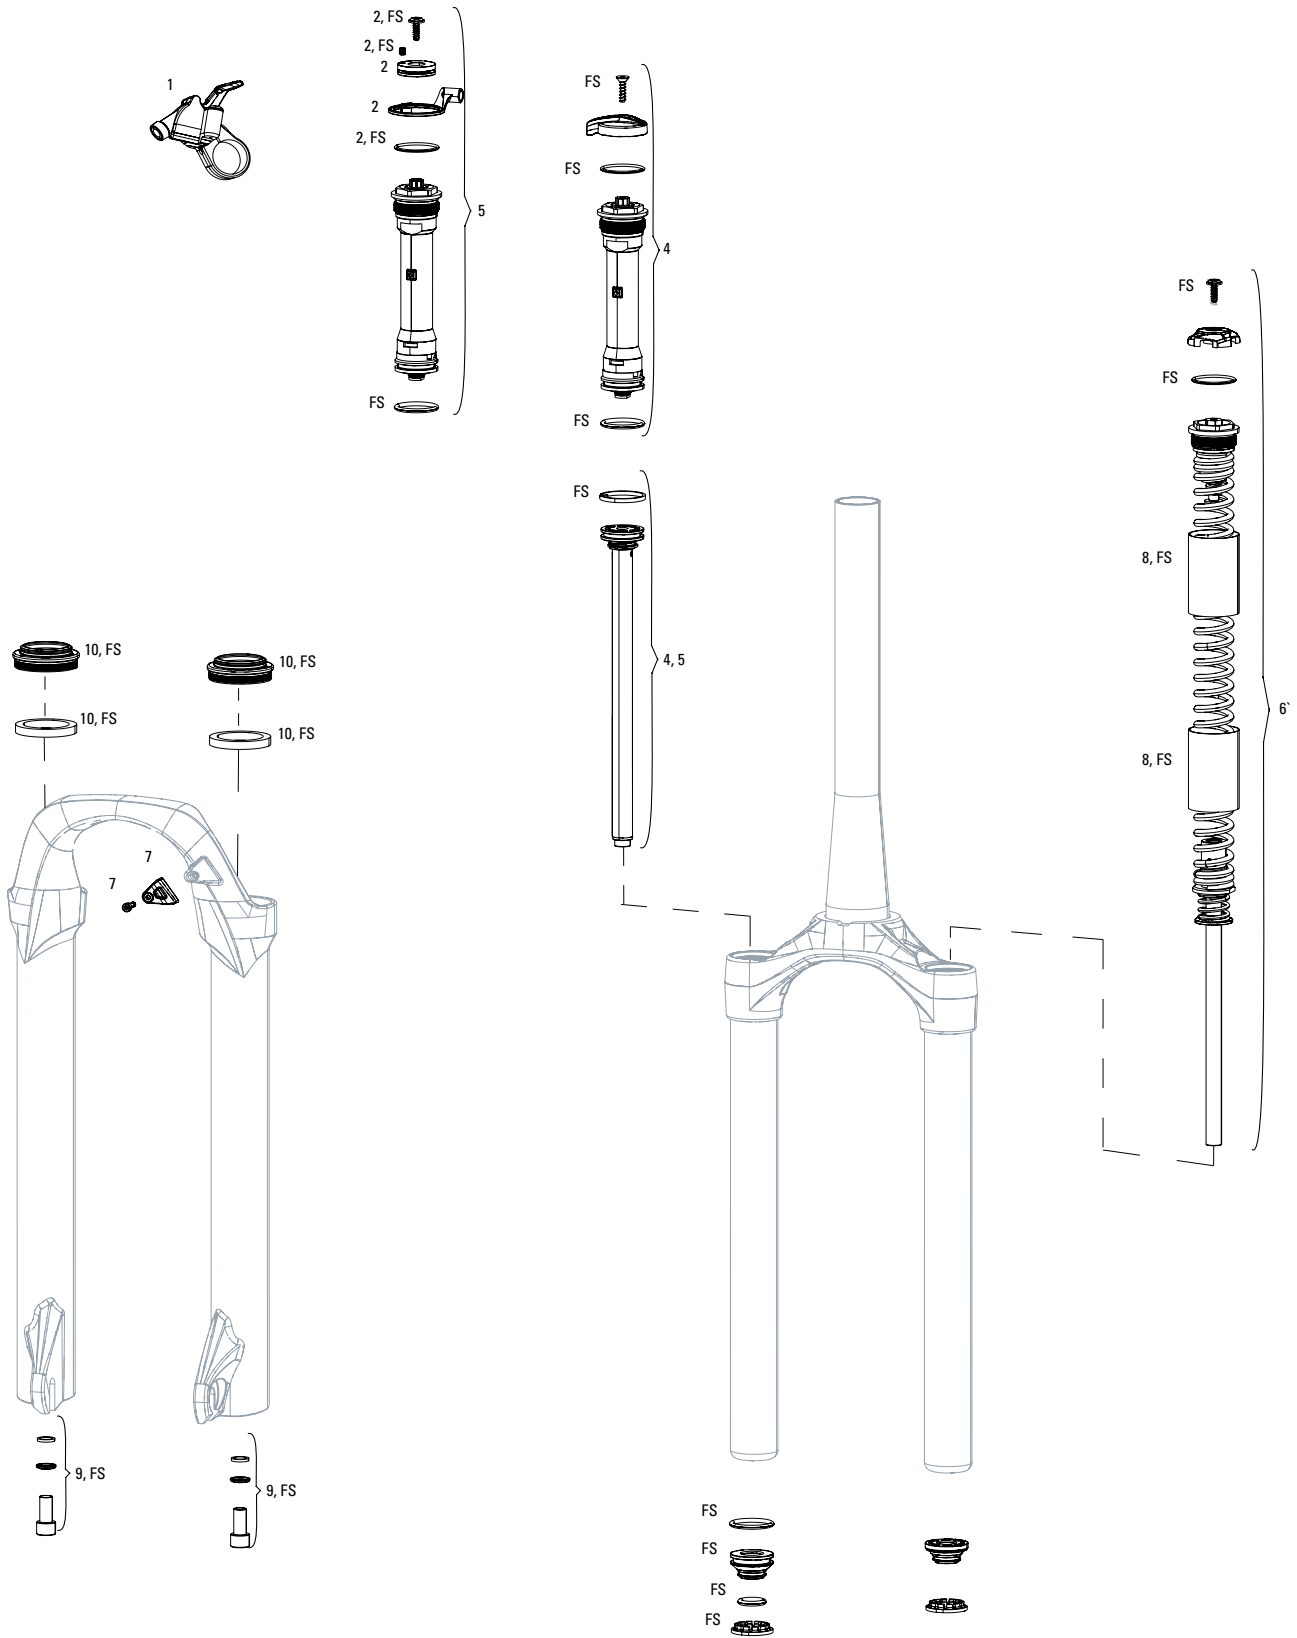

Note:

1. Full service kits include replaceable o-rings, glide rings, retaining rings, crush washers, crush washer retainers and shaft bolts/nuts. Not all service parts are pictured. All basic service kits include the following replaceable wear items: o-rings, glide rings, dust seals, and foam rings.
2. Decal page can be found in back of the catalog.