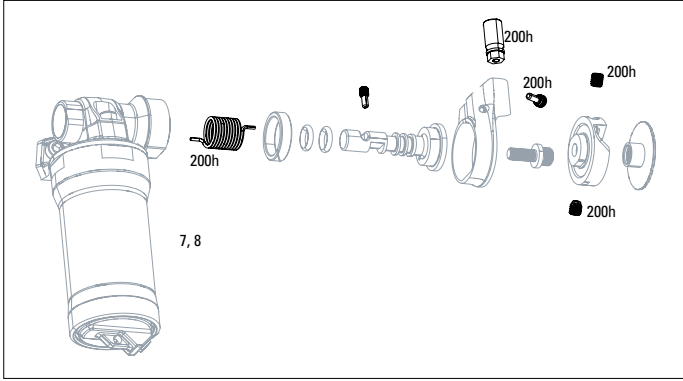

SUPER DELUXE COIL RC A1 (2018-2019)

SUPER DELUXE COIL RC A1 (2018-2019)

SERVICE	
200hr	00.4315.032.638 200 HOUR/1 YEAR SERVICE KIT (INCLUDES SEALHEAD SEALS, PISTON SEAL, GLIDE RINGS, IFP SEALS, REMOTE SPARES, GREASE) - SUPER DELUXE COIL REMOTE (2018+)
200hr	00.4315.032.639 200 HOUR/1 YEAR SERVICE KIT (INCLUDES SEALHEAD SEALS, PISTON SEAL, GLIDE RINGS, IFP SEALS, GREASE) - SUPER DELUXE COIL (2018+)

SPARES	
1	11.4118.046.000 REAR SHOCK EYELET BEARING KIT - WITH SPACERS (INCLUDES BEARINGS & SPACERS FOR BR EYELETS) - DELUXE/SUPER DELUXE BR (2017+)
2	00.4318.002.009 REMOTE - ONELOC LEFT/ABOVE, RIGHT/BELOW 10MM, REMOTE ONLY (INCLUDES REMOTE, CABLE&HOUSING)-SID.REBA,REVELATION,BLUTO,SEKTOR,RECONGOLD(2013-2017)
2	00.4318.002.010 REMOTE - ONELOC RIGHT/ABOVE, LEFT/BELOW 10MM, REMOTE ONLY (INCLUDES REMOTE, CABLE&HOUSING)-SID.REBA,REVELATION,BLUTO,SEKTOR,RECONGOLD(2013-2017)
3	11.4115.107.070 REAR SHOCK COMPRESSION KNOB KIT - SUPER DELUXE A1 (2017+)
4	11.4115.013.000 REAR SHOCK EYELET BUSHING KIT -1/2"X1/2" (QTY 2)
6	11.4118.057.000 REAR SHOCK RESERVOIR CAP - SUPER DELUXE AIR/COIL R/RC/RCR/RCT/RC3/RT
7	11.4118.057.001 REAR SHOCK RESERVOIR - 62mm -SUPER DELUXE AIR/COIL R/RC3/RCR (37.5-65)
7	11.4118.057.002 REAR SHOCK RESERVOIR - 68mm -SUPER DELUXE AIR/COIL R/RC3/RCR(67.5-75), RC/RT(37.5-65)
7	11.4118.057.003 REAR SHOCK RESERVOIR - 74mm -SUPER DELUXE AIR/COIL RCT/RC(67.5-75)
8	11.4118.057.004 REAR SHOCK RESERVOIR ASSEMBLY - 62mm, SOFT PEDAL, 380 LOCK (INCLUDES RESERVOIR, INTERNALS& LEVER) -SUPER DELUXE AIR/COIL RC3 A1+ (37.5-65)
8	11.4118.057.005 REAR SHOCK RESERVOIR ASSEMBLY - 68mm, SOFT PEDAL, 380 LOCK (INCLUDES RESERVOIR, INTERNALS& LEVER) -SUPER DELUXE AIR/COIL RC3 A1+ (67.5-75)
8	11.4118.057.006 REAR SHOCK RESERVOIR ASSEMBLY - 62mm, 380 LOCK (INCLUDES RESERVOIR, INTERNALS & REMOTE SPOOL) - SUPER DELUXE AIR/COIL RCR/RTR A1+ (37.5-65)
8	11.4118.057.007 REAR SHOCK RESERVOIR ASSEMBLY - 68mm, 380 LOCK (INCLUDES RESERVOIR, INTERNALS & REMOTE SPOOL) - SUPER DELUXE AIR/COIL RCR/RTR A1+ (67.5-75)
8	11.4118.057.008 REAR SHOCK RESERVOIR ASSEMBLY - 68mm, 380 LOCK (INCLUDES RESERVOIR, INTERNALS& LEVER) -SUPER DELUXE AIR/COIL RCT A1+ (37.5-65)
8	11.4118.057.009 REAR SHOCK RESERVOIR ASSEMBLY - 74mm, 380 LOCK (INCLUDES RESERVOIR, INTERNALS& LEVER) -SUPER DELUXE AIR/COIL RCT A1+ (67.5-75)
8	11.4118.057.010 REAR SHOCK RESERVOIR ASSEMBLY - 68mm, 380 LOCK (INCLUDES RESERVOIR, INTERNALS& LEVER) -SUPER DELUXE AIR/COIL RC A1+ (37.5-65)
8	11.4118.057.011 REAR SHOCK RESERVOIR ASSEMBLY - 74mm, 380 LOCK (INCLUDES RESERVOIR, INTERNALS& LEVER) -SUPER DELUXE AIR/COIL RC A1+ (67.5-75)
9	11.4118.060.000 REAR SHOCK EYELET/DAMPER BODY - METRIC COIL, TRUNNION, 55 - SUPER DELUXE COIL A1-A2 (2018-2019)
9	11.4118.060.001 REAR SHOCK EYELET/DAMPER BODY - METRIC COIL, TRUNNION, 65 - SUPER DELUXE COIL A1-A2 (2018-2019)
9	11.4118.060.002 REAR SHOCK EYELET/DAMPER BODY - METRIC COIL, TRUNNION, 75 - SUPER DELUXE COIL A1-A2 (2018-2019)