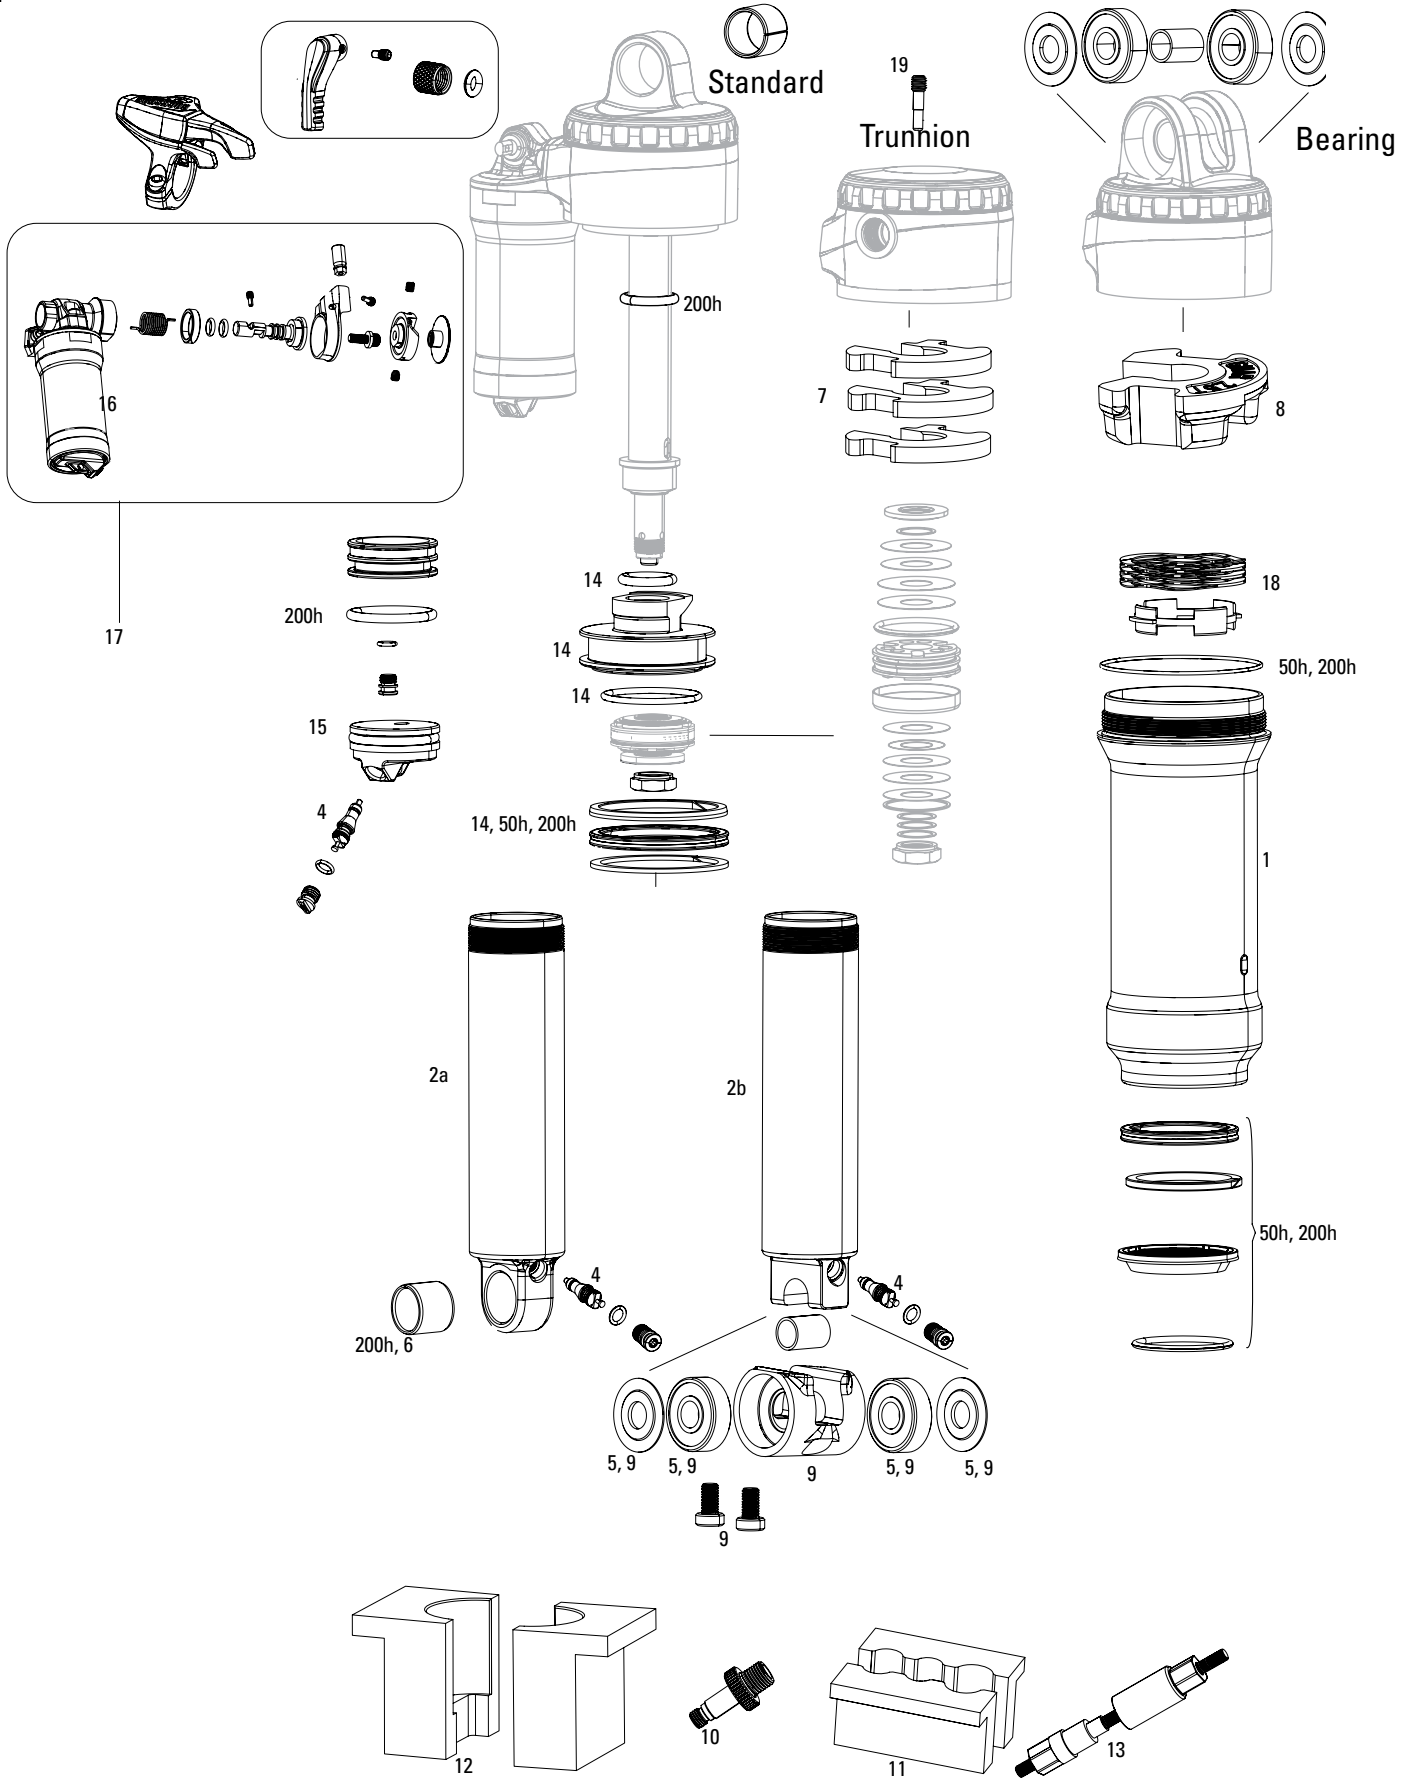

SUPER DELUXE B1 (2018-2019)

SUPER DELUXE B1 (2018-2019)

SERVICE

50h	00.4315.032.615	50 HOUR SERVICE KIT (INCLUDES AIR CAN SEALS, PISTON SEAL, GLIDE RINGS) - DELUXE/SUPER DELUX (2017)
200h	00.4315.032.616	200 HOUR/1 YEAR SERVICE KIT (INCLUDES AIR CAN SEALS, PISTON SEAL, GLIDE RINGS, IFF SEALS) - DELUXE (2017)
200h	00.4315.032.637	200 HOUR/1 YEAR SERVICE KIT (INCLUDES AIR CAN SEALS, PISTON SEAL, GLIDE RINGS, IFF SEALS, REMOTE SPARES, GREASE) - SUPER DELUXE REMOTE (2018+)

AIR CAN

1	11.4118.033.033	REAR SHOCK AIR CAN ASSEMBLY - SOLO AIR 145/170X35 (INCLUDES DECALS, SEALS, 15W50 & DYNAMIC SEAL GREASE) - DELUXE (2017+)
1	11.4118.033.034	REAR SHOCK AIR CAN ASSEMBLY - SOLO AIR 165/190X37.5-45 (INCLUDES DECALS, SEALS, 15W50 & DYNAMIC SEAL GREASE) - DELUXE/SUPER DELUXE (2017+)
1	11.4118.033.035	REAR SHOCK AIR CAN ASSEMBLY - SOLO AIR 185/210X47.5-55 (INCLUDES DECALS, SEALS, 15W50 & DYNAMIC SEAL GREASE) - DELUXE/SUPER DELUXE (2017+)
1	11.4118.033.036	REAR SHOCK AIR CAN ASSEMBLY - SOLO AIR 205/230X57.5-65 (INCLUDES DECALS, SEALS, 15W50 & DYNAMIC SEAL GREASE) - DELUXE/SUPER DELUXE (2017+)

DAMPER