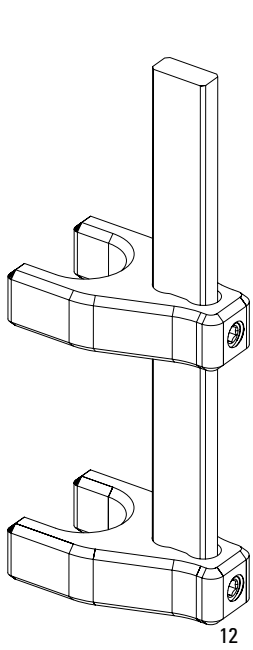

SUPER DELUXE COIL RC A1 (2018-2019)

SUPER DELUXE COIL RC A1 (2018-2019)

SERVICE	
200hr	00.4315.032.638 200 HOUR/1 YEAR SERVICE KIT (INCLUDES SEALHEAD SEALS, PISTON SEAL, GLIDE RINGS, IFP SEALS, REMOTE SPARES, GREASE) - SUPER DELUXE COIL REMOTE (2018+)
200hr	00.4315.032.639 200 HOUR/1 YEAR SERVICE KIT (INCLUDES SEALHEAD SEALS, PISTON SEAL, GLIDE RINGS, IFP SEALS, GREASE) - SUPER DELUXE COIL (2018+)

SPARES	
1	11.4118.046.000 REAR SHOCK EYELET BEARING KIT - WITH SPACERS (INCLUDES BEARINGS & SPACERS FOR BR EYELETS) - DELUXE/SUPER DELUXE BR (2017+)
2	00.4318.002.009 REMOTE - ONELOC LEFT/ABOVE, RIGHT/BELOW 10MM, REMOTE ONLY (INCLUDES REMOTE, CABLE&HOUSING)-SID.REBA,REVELATION,BLUTO,SEKTOR,RECONGOLD(2013-2017)
2	00.4318.002.010 REMOTE - ONELOC RIGHT/ABOVE, LEFT/BELOW 10MM, REMOTE ONLY (INCLUDES REMOTE, CABLE&HOUSING)-SID.REBA,REVELATION,BLUTO,SEKTOR,RECONGOLD(2013-2017)
3	11.4115.107.070 REAR SHOCK COMPRESSION KNOB KIT - SUPER DELUXE A1 (2017+)
4	11.4115.013.000 REAR SHOCK EYELET BUSHING KIT -1/2"X1/2" (QTY 2)
6	11.4118.057.000 REAR SHOCK RESERVOIR CAP - SUPER DELUXE AIR/COIL R/RC/RCR/RCT/RC3/RT
7	11.4118.057.001 REAR SHOCK RESERVOIR - 62mm -SUPER DELUXE AIR/COIL R/RC3/RCR (37.5-65)
7	11.4118.057.002 REAR SHOCK RESERVOIR - 68mm -SUPER DELUXE AIR/COIL R/RC3/RCR(67.5-75), RC/RT(37.5-65)
7	11.4118.057.003 REAR SHOCK RESERVOIR - 74mm -SUPER DELUXE AIR/COIL RCT/RC(67.5-75)
8	11.4118.057.004 REAR SHOCK RESERVOIR ASSEMBLY - 62mm, SOFT PEDAL, 380 LOCK (INCLUDES RESERVOIR, INTERNALS& LEVER) -SUPER DELUXE AIR/COIL RC3 A1+ (37.5-65)
8	11.4118.057.005 REAR SHOCK RESERVOIR ASSEMBLY - 68mm, SOFT PEDAL, 380 LOCK (INCLUDES RESERVOIR, INTERNALS& LEVER) -SUPER DELUXE AIR/COIL RC3 A1+ (67.5-75)
8	11.4118.057.006 REAR SHOCK RESERVOIR ASSEMBLY - 62mm, 380 LOCK (INCLUDES RESERVOIR, INTERNALS & REMOTE SPOOL) - SUPER DELUXE AIR/COIL RCR/RTR A1+ (37.5-65)
8	11.4118.057.007 REAR SHOCK RESERVOIR ASSEMBLY - 68mm, 380 LOCK (INCLUDES RESERVOIR, INTERNALS & REMOTE SPOOL) - SUPER DELUXE AIR/COIL RCR/RTR A1+ (67.5-75)
8	11.4118.057.008 REAR SHOCK RESERVOIR ASSEMBLY - 68mm, 380 LOCK (INCLUDES RESERVOIR, INTERNALS& LEVER) -SUPER DELUXE AIR/COIL RCT A1+ (37.5-65)
8	11.4118.057.009 REAR SHOCK RESERVOIR ASSEMBLY - 74mm, 380 LOCK (INCLUDES RESERVOIR, INTERNALS& LEVER) -SUPER DELUXE AIR/COIL RCT A1+ (67.5-75)
8	11.4118.057.010 REAR SHOCK RESERVOIR ASSEMBLY - 68mm, 380 LOCK (INCLUDES RESERVOIR, INTERNALS& LEVER) -SUPER DELUXE AIR/COIL RC A1+ (37.5-65)
8	11.4118.057.011 REAR SHOCK RESERVOIR ASSEMBLY - 74mm, 380 LOCK (INCLUDES RESERVOIR, INTERNALS& LEVER) -SUPER DELUXE AIR/COIL RC A1+ (67.5-75)
9	11.4118.060.000 REAR SHOCK EYELET/DAMPER BODY - METRIC COIL, TRUNNION, 55 - SUPER DELUXE COIL A1-A2 (2018-2019)
9	11.4118.060.001 REAR SHOCK EYELET/DAMPER BODY - METRIC COIL, TRUNNION, 65 - SUPER DELUXE COIL A1-A2 (2018-2019)
9	11.4118.060.002 REAR SHOCK EYELET/DAMPER BODY - METRIC COIL, TRUNNION, 75 - SUPER DELUXE COIL A1-A2 (2018-2019)