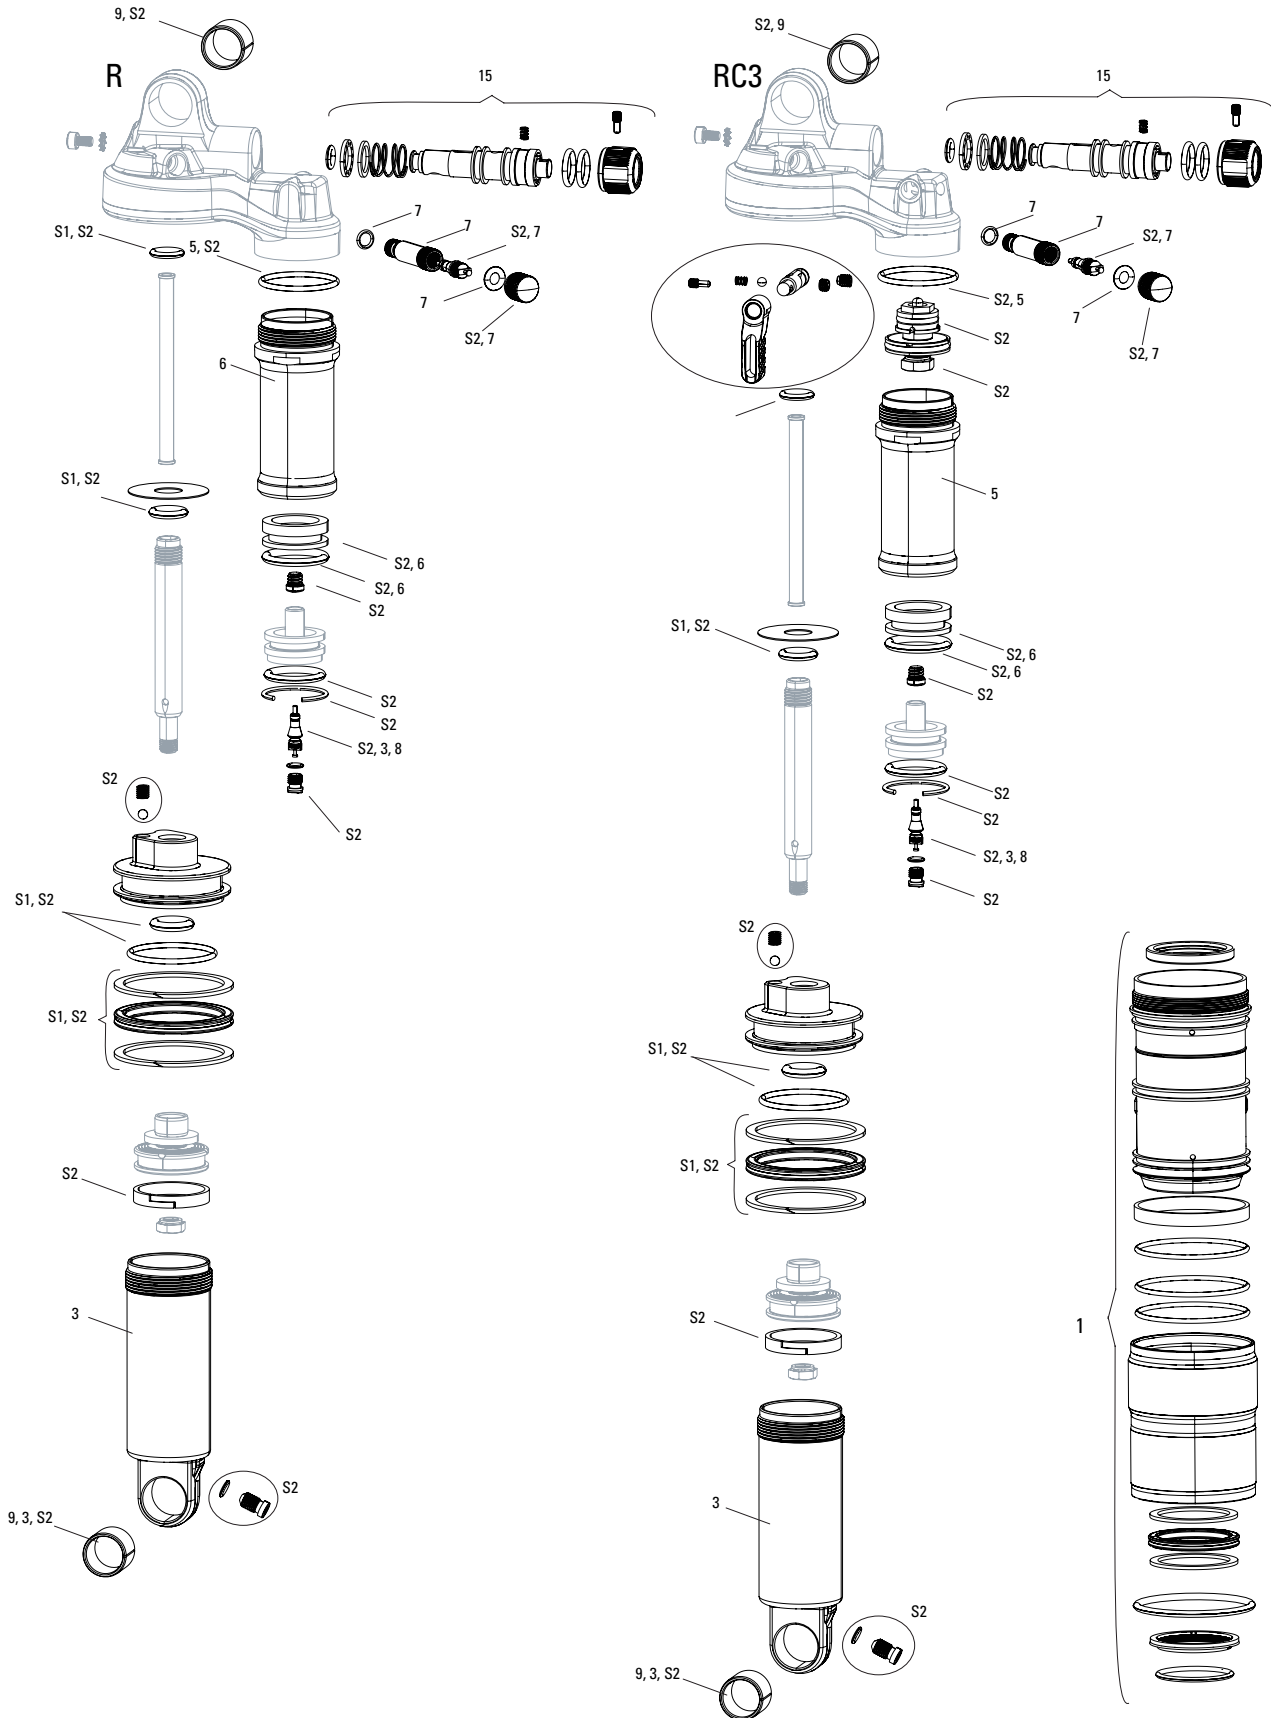

SERVICE	
FS	11.4118.038.002 REAR SHOCK SERVICE KIT - FULL SERVICE (INCLUDES DEBONAIR AIR CAN SEALS) - MONARCH PLUS B1 (2014-2018)
S1	00.4315.032.380 AM REAR SHOCK AIR CAN SERVICE KIT, BASIC - MONARCH B1(PLUS,XX,RL) C1 (R,RT3) D1 (2014+)
S2	00.4315.032.390 AM REAR SHOCK AIR CAN SERVICE KIT, BASIC - MONARCH HIGH VOLUME B1(PLUS,XX,RL) C1 (R,RT3) (2014+)
S3	11.4418.002.000 REAR SHOCKSERVICE KIT BASIC- MONARCH WITH AUTOSAG SPECIALIZED B1
S4	00.4315.032.540 AM REAR SHOCK AIR CAN SERVICE KIT, BASIC - MONARCH DEBONAIR(2014+)
UPGRADE	
U	00.4018.783.004 AIR CAN UPGRADE KIT - DEBONAIR 165X38 (INCLUDES AIR CAN, VOLUME SPACERS, SEALS & DECALS) - B1 & LATER (MONARCH 2014+/RT32013+)
U	00.4018.783.005 AIR CAN UPGRADE KIT - DEBONAIR 184X44 (INCLUDES AIR CAN, VOLUME SPACERS, SEALS & DECALS) - B1 & LATER (MONARCH 2014+/RT32013+)
U	00.4018.783.006 AIR CAN UPGRADE KIT - DEBONAIR 190/200X51 (INCLUDES AIR CAN, VOLUME SPACERS, SEALS & DECALS) - B1 & LATER (MONARCH 2014+/RT32013+)
U	00.4018.783.007 AIR CAN UPGRADE KIT - DEBONAIR 200X57 (INCLUDES AIR CAN, VOLUME SPACERS, SEALS & DECALS) - B1 & LATER (MONARCH 2014+/RT32013+)
U	00.4018.783.008 AIR CAN UPGRADE KIT - DEBONAIR 216X63 (INCLUDES AIR CAN, VOLUME SPACERS, SEALS & DECALS) - B1 & LATER (MONARCH 2014+/RT32013+)
AIR CAN	
1	11.4118.033.008 REAR SHOCK AIR CAN ASSEMBLY - 152X31 (INCLUDES SEALS, 15W50 & DYNAMIC SEAL GREASE) - MONARCH B1 (PLUS, RL, XX), C1(R,RT,RT3) D1(RT3)
1	11.4118.033.009 REAR SHOCK AIR CAN ASSEMBLY - 165X38 (INCLUDES SEALS, 15W50 & DYNAMIC SEAL GREASE) - MONARCH B1 (PLUS, RL, XX), C1(R,RT,RT3) D1(RT3)
1	11.4118.033.010 REAR SHOCK AIR CAN ASSEMBLY - 184X44 (INCLUDES SEALS, 15W50 & DYNAMIC SEAL GREASE) - MONARCH B1 (PLUS, RL, XX), C1(R,RT,RT3) D1(RT3)
1	11.4118.033.011 REAR SHOCK AIR CAN ASSEMBLY - 190X51/200X51 (INCLUDES SEALS, 15W50 & DYNAMIC SEAL GREASE) - MONARCH B1 (PLUS, RL, XX), C1(R,RT,RT3) D1(RT3)
1	11.4118.033.012 REAR SHOCK AIR CAN ASSEMBLY - 200X57 (INCLUDES SEALS, 15W50 & DYNAMIC SEAL GREASE) - MONARCH B1 (PLUS, RL, XX), C1(R,RT,RT3) D1(RT3)
1	11.4118.033.013 REAR SHOCK AIR CAN ASSEMBLY - 216X63 (INCLUDES SEALS, 15W50 & DYNAMIC SEAL GREASE) - MONARCH B1 (PLUS, RL, XX), C1(R,RT,RT3) D1(RT3)
2	11.4118.033.014 REAR SHOCK AIR CAN ASSEMBLY - HIGH VOLUME 165X38 (INCLUDES SEALS, 15W50 & DYNAMIC SEAL GREASE) - MONARCH B1(PLUS, RL, XX), C1(R,RT,RT3)
2	11.4118.033.015 REAR SHOCK AIR CAN ASSEMBLY - HIGH VOLUME 190X51/200X51 (INCLUDES SEALS, 15W50 & DYNAMIC SEAL GREASE) - MONARCH B1(PLUS, RL, XX), C1(R,RT,RT3)
2	11.4118.033.016 REAR SHOCK AIR CAN ASSEMBLY - HIGH VOLUME 200X57 (INCLUDES SEALS, 15W50 & DYNAMIC SEAL GREASE) - MONARCH B1(PLUS, RL, XX), C1(R,RT,RT3)
2	11.4118.033.017 REAR SHOCK AIR CAN ASSEMBLY - HIGH VOLUME 216X63 (INCLUDES SEALS, 15W50 & DYNAMIC SEAL GREASE) - MONARCH B1(PLUS, RL, XX), C1(R,RT,RT3)
3	11.4118.033.028 REAR SHOCK AIR CAN ASSEMBLY - DEBONAIR 165X38 (INCLUDES DECALS, SEALS, 15W50 & DYNAMIC SEAL GREASE) - MONARCH B1(PLUS, RL, XX), C1(R,RT,RT3) D1(RT3)
3	11.4118.033.029 REAR SHOCK AIR CAN ASSEMBLY - DEBONAIR 184X44 (INCLUDES DECALS, SEALS, 15W50 & DYNAMIC SEAL GREASE) - MONARCH B1(PLUS, RL, XX), C1(R,RT,RT3) D1(RT3)
3	11.4118.033.030 REAR SHOCK AIR CAN ASSEMBLY - DEBONAIR 190X51/200X51 (INCLUDES DECALS, SEALS, 15W50 & DYNAMIC SEAL GREASE) - MONARCH B1(PLUS, RL, XX), C1(R,RT,RT3) D1(RT3)
3	11.4118.033.031 REAR SHOCK AIR CAN ASSEMBLY - DEBONAIR 200X57 (INCLUDES DECALS, SEALS, 15W50 & DYNAMIC SEAL GREASE) - MONARCH B1(PLUS, RL, XX), C1(R,RT,RT3) D1(RT3)
3	11.4118.033.032 REAR SHOCK AIR CAN ASSEMBLY - DEBONAIR 216X63 (INCLUDES DECALS, SEALS, 15W50 & DYNAMIC SEAL GREASE) - MONARCH B1(PLUS, RL, XX), C1(R,RT,RT3) D1(RT3)
DAMPER	
4	11.4118.037.014 REAR SHOCK DAMPER BODY/IFP - FAST BLACK, 165X38 - MONARCH 2014+
4	11.4118.037.015 REAR SHOCK DAMPER BODY/IFP - FAST BLACK, 184X44 - MONARCH 2014+
4	11.4118.037.016 REAR SHOCK DAMPER BODY/IFP - FAST BLACK, 190X51 - MONARCH 2014+
4	11.4118.037.017 REAR SHOCK DAMPER BODY/IFP - FAST BLACK, 200X51 - MONARCH 2014+
4	11.4118.037.018 REAR SHOCK DAMPER BODY/IFP - FAST BLACK, 200X57 - MONARCH 2014+
ns	11.4118.037.024 REAR SHOCK DAMPER BODY/IFP - FAST BLACK, 210X60 - MONARCH RT 2014-2015 TREK
ns	11.4118.037.025 REAR SHOCK DAMPER BODY/IFP - FAST BLACK, 210X60 - MONARCH PLUS 2014-2015 TREK SLASH 27.5 (2012-2014)
ns	11.4118.037.026 REAR SHOCK DAMPER BODY/IFP - FAST BLACK, 195X46 - MONARCH 2014-2015 STUMPJUMPER EVO 29 (2012-2014)
ns	11.4118.037.027 REAR SHOCK DAMPER BODY/IFP - FAST BLACK, 195X51 - MONARCH 2014-2015 STUMPJUMPER EVO 26 (2012-2014)
ns	11.4118.037.030 REAR SHOCK DAMPER BODY/IFP - FAST BLACK, 216X57 - MONARCH 2014-2015 ENDURO 29 (2013-2014)
ns	11.4118.037.031 REAR SHOCK DAMPER BODY/IFP - FAST BLACK, 216X63 - MONARCH 2014-2015 ENDURO 26 (2013-2014)
ns	11.4118.037.012 REAR SHOCK DAMPER BODY/IFP - MONARCH TREK TRUNNION 184X51, B1
ns	11.4118.037.013 REAR SHOCK DAMPER BODY/IFP - FAST BLACK, 152X31 - MONARCH 2014-2017
ns	11.4118.037.019 REAR SHOCK DAMPER BODY/IFP - FAST BLACK, 203X57 - MONARCH 2014-2017
TUNE	
5	11.4118.023.052 REAR SHOCK TUNE ASSEMBLY - MONARCH PLUS REB-LOW/COMP-LOW (CF-80LBS), LF-320,B1
5	11.4118.023.056 REAR SHOCK TUNE ASSEMBLY - MONARCH PLUS REB-MID/COMP-LOW (CF-80LBS), LF-320,B1
5	11.4118.023.057 REAR SHOCK TUNE ASSEMBLY - MONARCH PLUS REB-MID/COMP-MID (CF-97LBS), LF-320,B1
5	11.4118.023.058 REAR SHOCK TUNE ASSEMBLY - MONARCH PLUS REB-MID/COMP-HIGH (CF-110LBS), LF-320, B1
5	11.4118.023.060 REAR SHOCK TUNE ASSEMBLY - MONARCH PLUS REB-HIGH/COMP MID (CF-97LBS), LF-320, B1

Note:

1. All 2011-2013 Monarch Plus shocks are compatible with 2011-2013 standard and high-volume air can assemblies; air can includes all seals installed.
2. Use '1/2"x1/2" Rear Shock Bushing/Mount Hardware Tool' to remove and install eyelet bushing and mounting hardware.