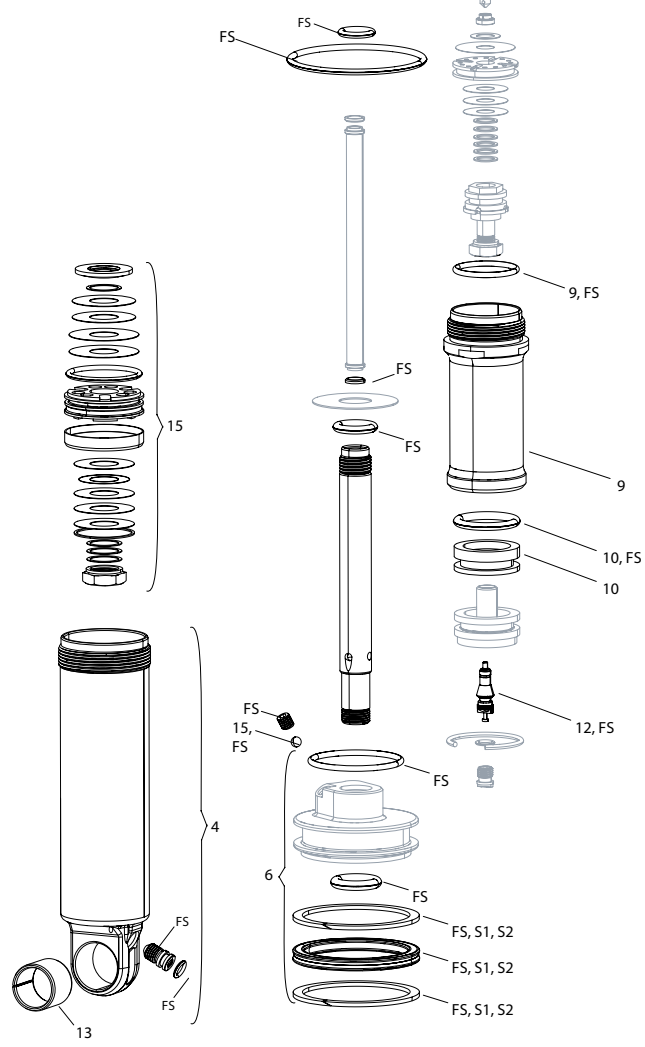

MONARCH PLUS B1-B4 (2014-2020)

MONARCH PLUS B1-B4 (2014-2020)