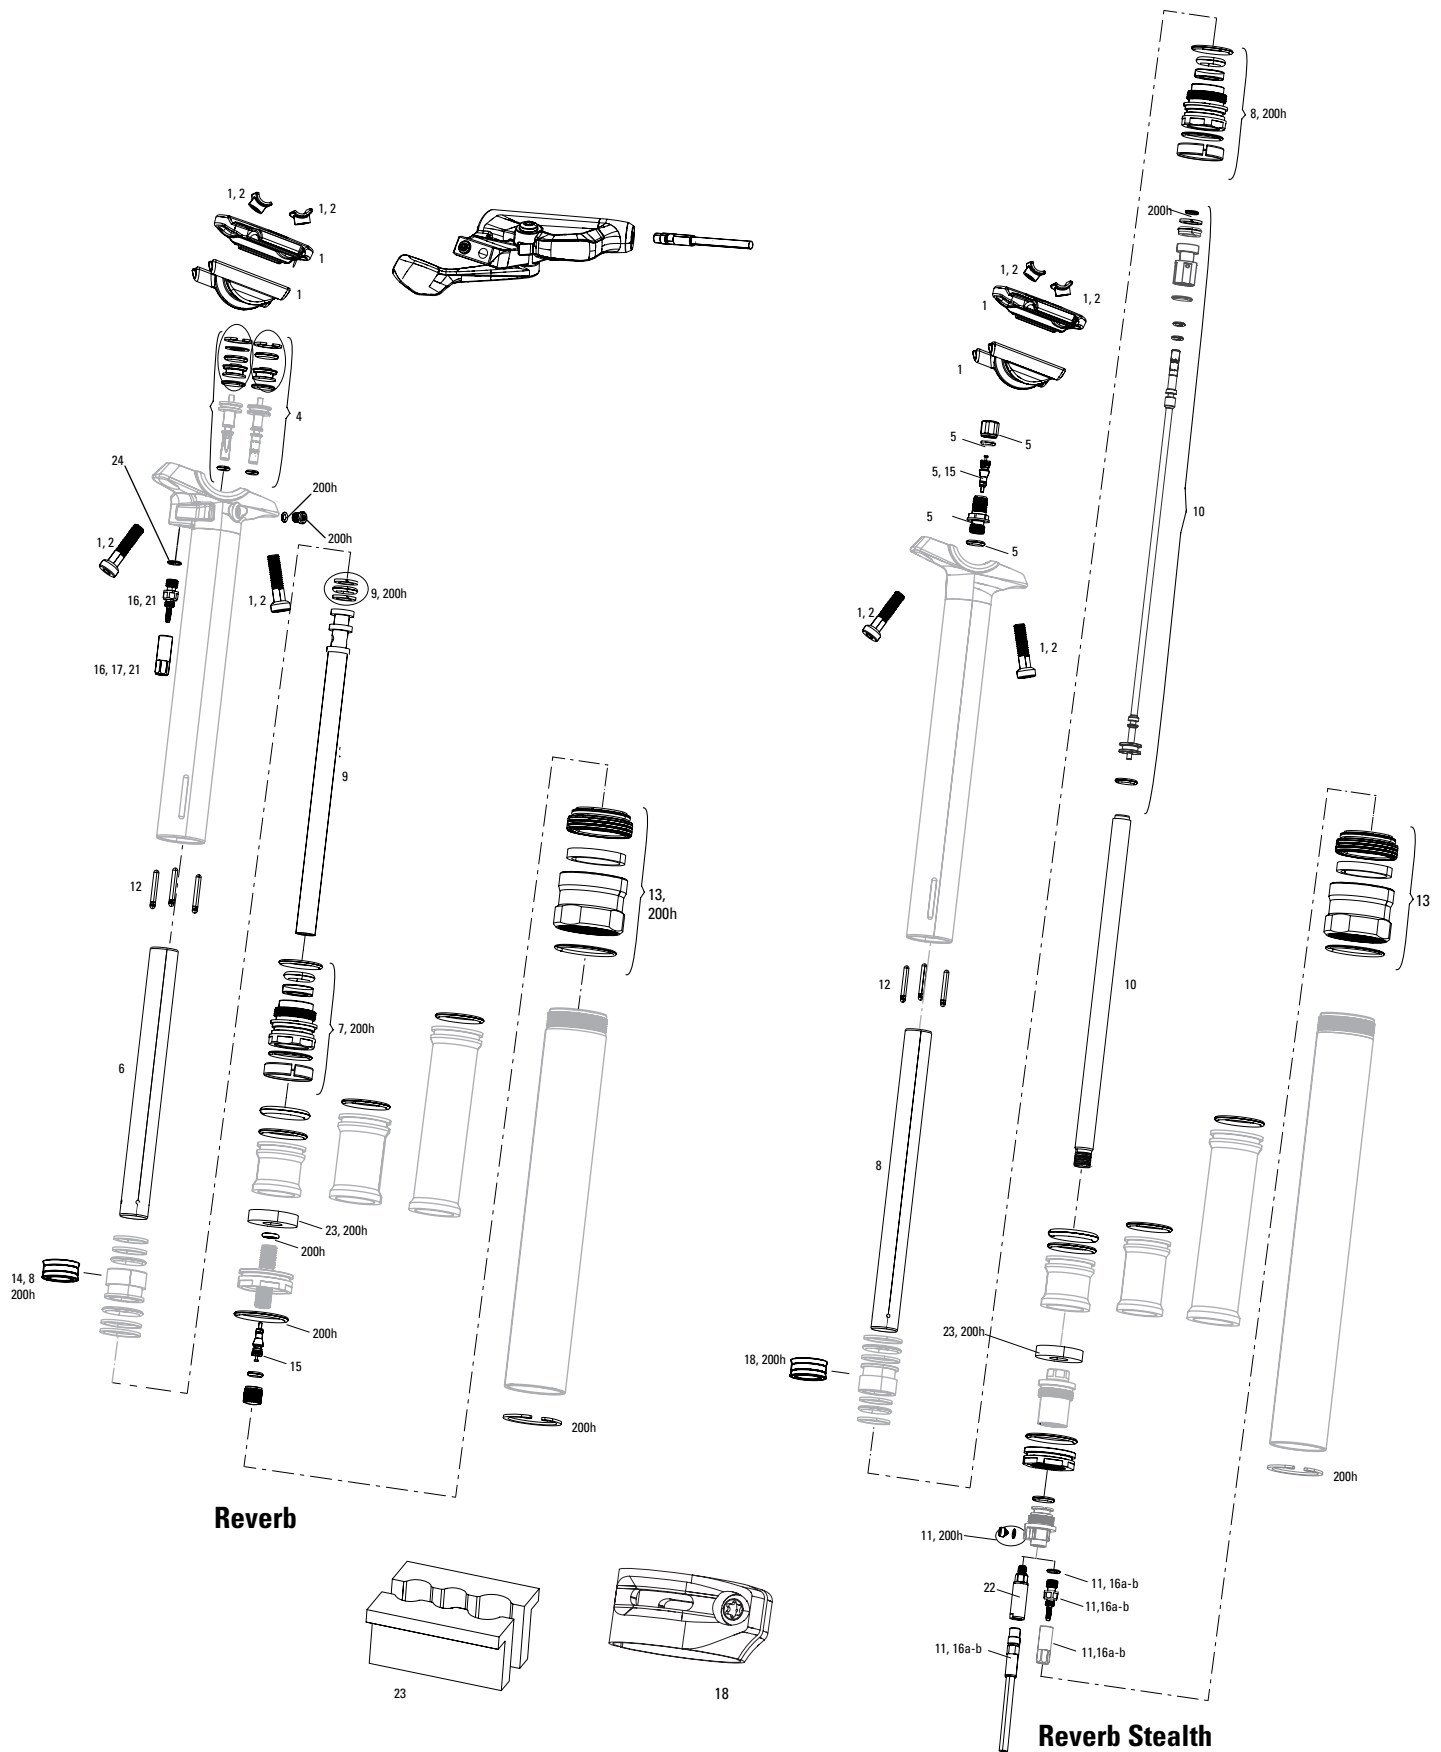

REVERB / REVERB STEALTH A1 - A2

REVERB / REVERB STEALTH A1-A2 (2011-2016)