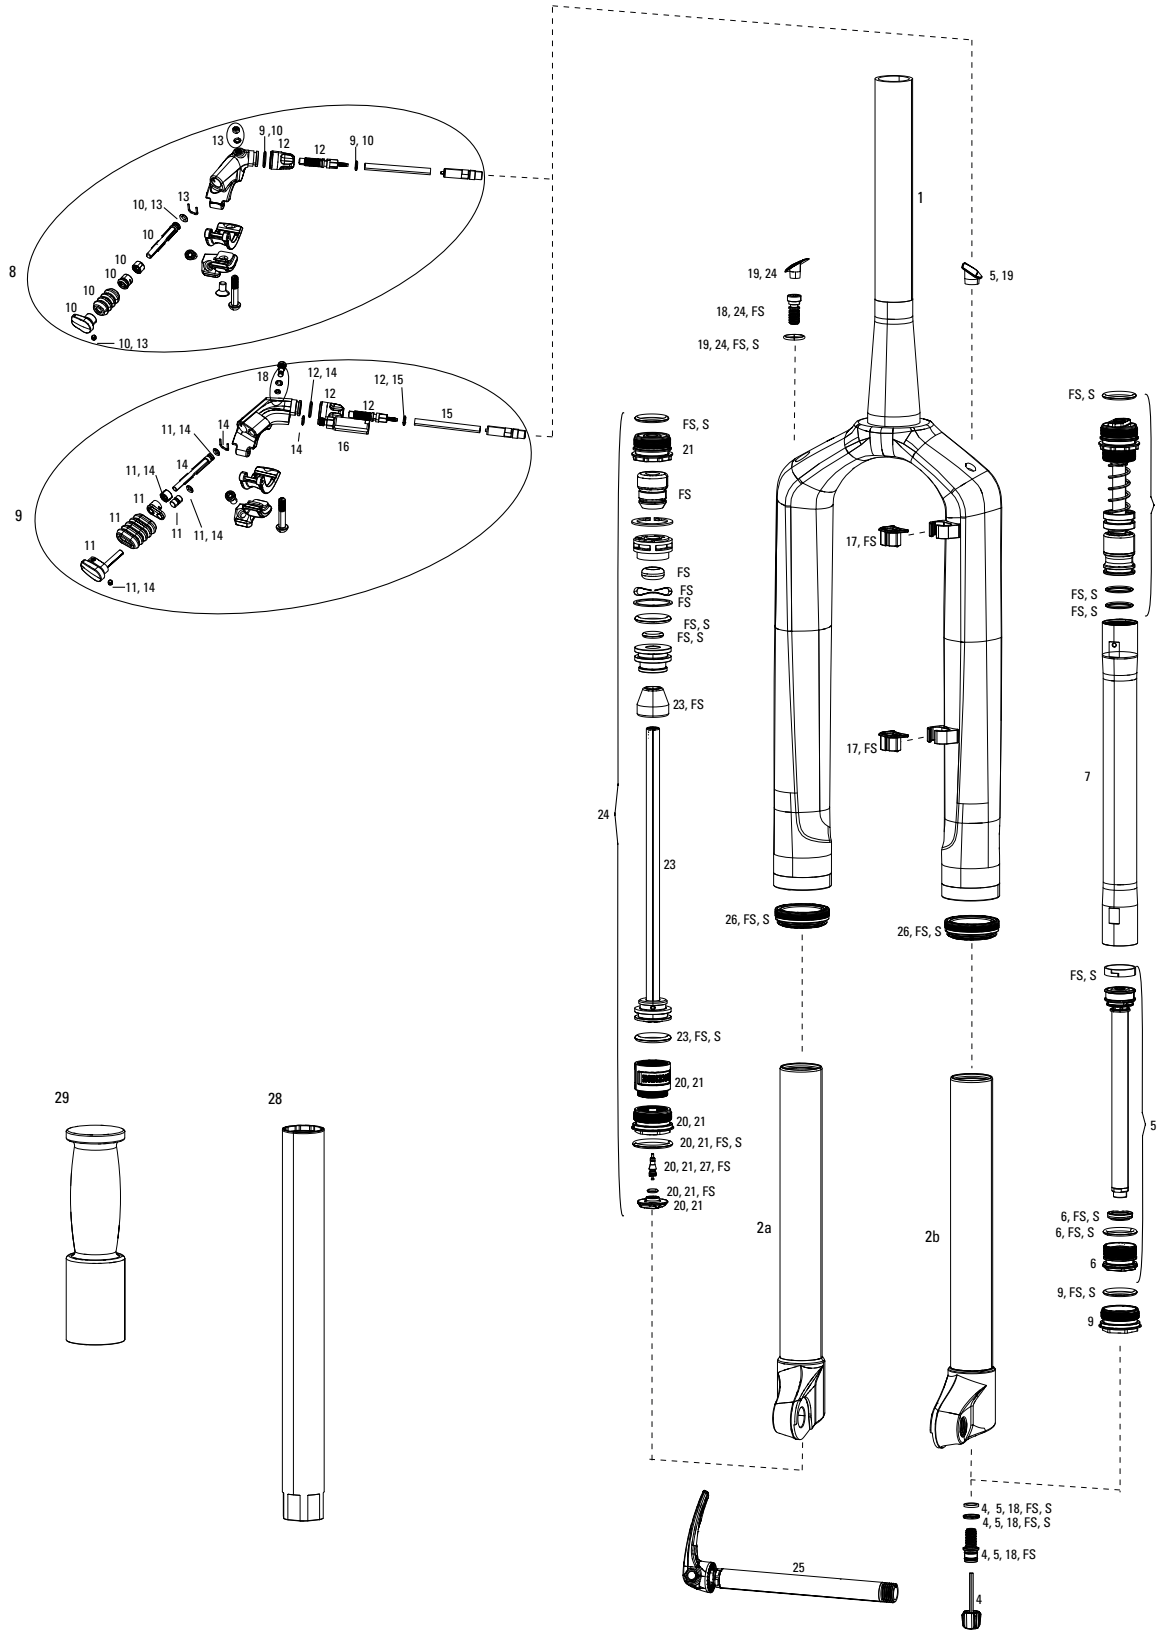

Note:

1. Full service kits include replaceable o-rings, glide rings, retaining rings, crush washers, crush washer retainers and shaft bolts/nuts. All air service kits include replacement schrader valve cores. All basic service kits include the following replaceable wear items: o-rings, glide rings, dust seals, and foam rings.
2. 2013+ XLoc remote uses Reverb hydraulic fluid.
3. Decal pages can be found in back of the catalog.
4. Inner tubes must be replaced as a pair for correct wheel alignment.