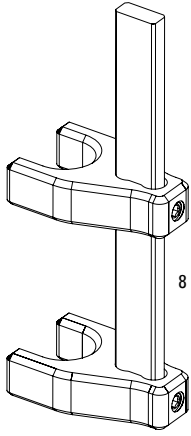

Note:

1. Not all service parts may be visible in exploded views. Vivid Service Kit includes all o-rings, seals, glide rings, ball bearings, and detent springs.
2. Eyelet/Shaft/Sealhead assembly (item 1) does not include spring retainer.
3. Use '1/2"x1/2" Rear Shock Bushing/Mount Hardware Tool' to remove and install eyelet bushing and mounting hardware.