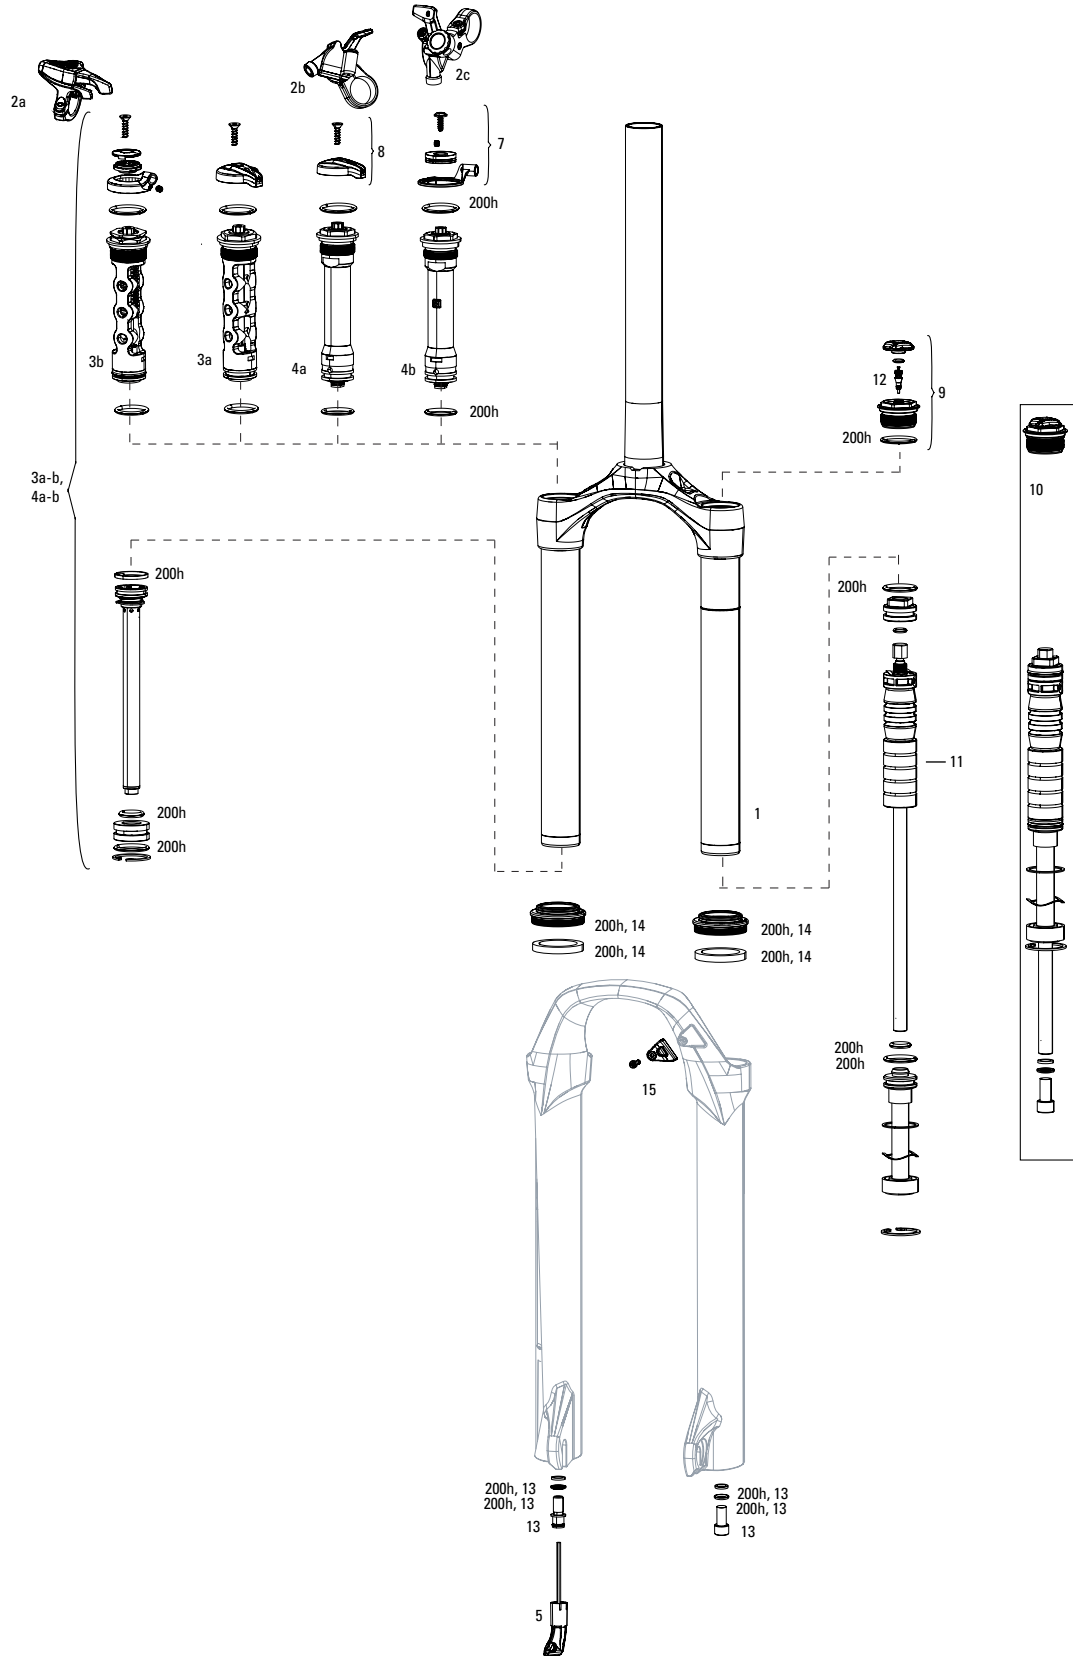

30 GOLD TK/RL A1-A2 (2016-2020)

Note:

1. Full service kits include replaceable o-rings, glide rings, retaining rings, crush washers, crush washer retainers and shaft bolts/nuts. All basic service kits include the following replaceable wear items: o-rings, glide rings, dust seals, and foam rings.
2. Decal and Maxle pages can be found in back of the catalog.