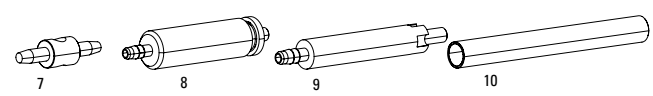

REVERB REMOTE A1-A2 (2011-2016)

Note:
1. A1 - Remote silver adjuster knob - compatible with A1 Reverb only (2011-2013)
2. A2 - Remote black adjuster knob - compatible with A2 & B1 Reverb only (2013-2016)
3. A1 - specific parts not compatible with A2
4. As of MY16, there is a new IFP for Reverb and Reverb Stealth that does not use the two backup rings. Current full service kits include the new IFP, which is retrofittable into any Reverb or Reverb Stealth
5. If Reverb is sinking into travel or experiencing bypass, please use new IFP tube and inner seal head.