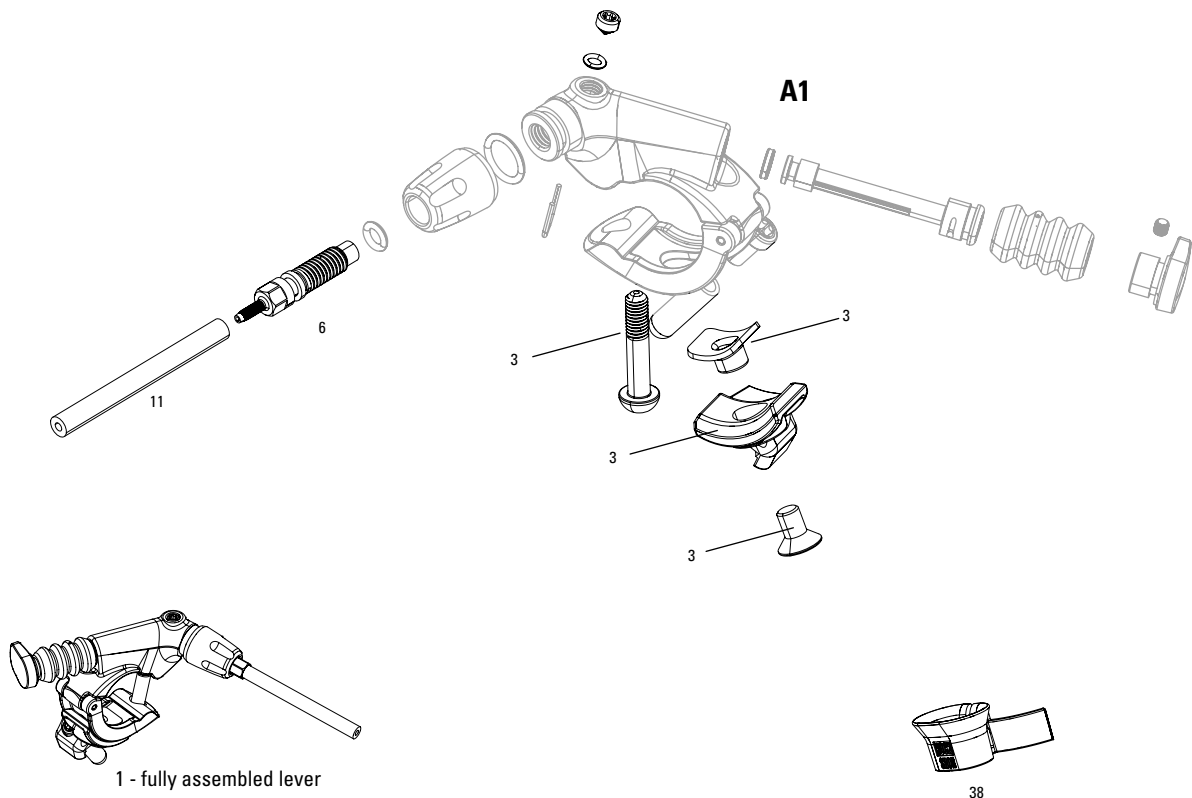

REVERB REMOTE A1-A2 (2011-2016)

Note:
1. A1 - Remote silver adjuster knob - compatible with A1 Reverb only (2011-2013)
2. A2 - Remote black adjuster knob - compatible with A2 & B1 Reverb only (2013-2016)
3. A1 - specific parts not compatible with A2
4. As of MY16, there is a new IFP for Reverb and Reverb Stealth that does not use the two backup rings. Current full service kits include the new IFP, which is retrofittable into any Reverb or Reverb Stealth
5. If Reverb is sinking into travel or experiencing bypass, please use new IFP tube and inner seal head.