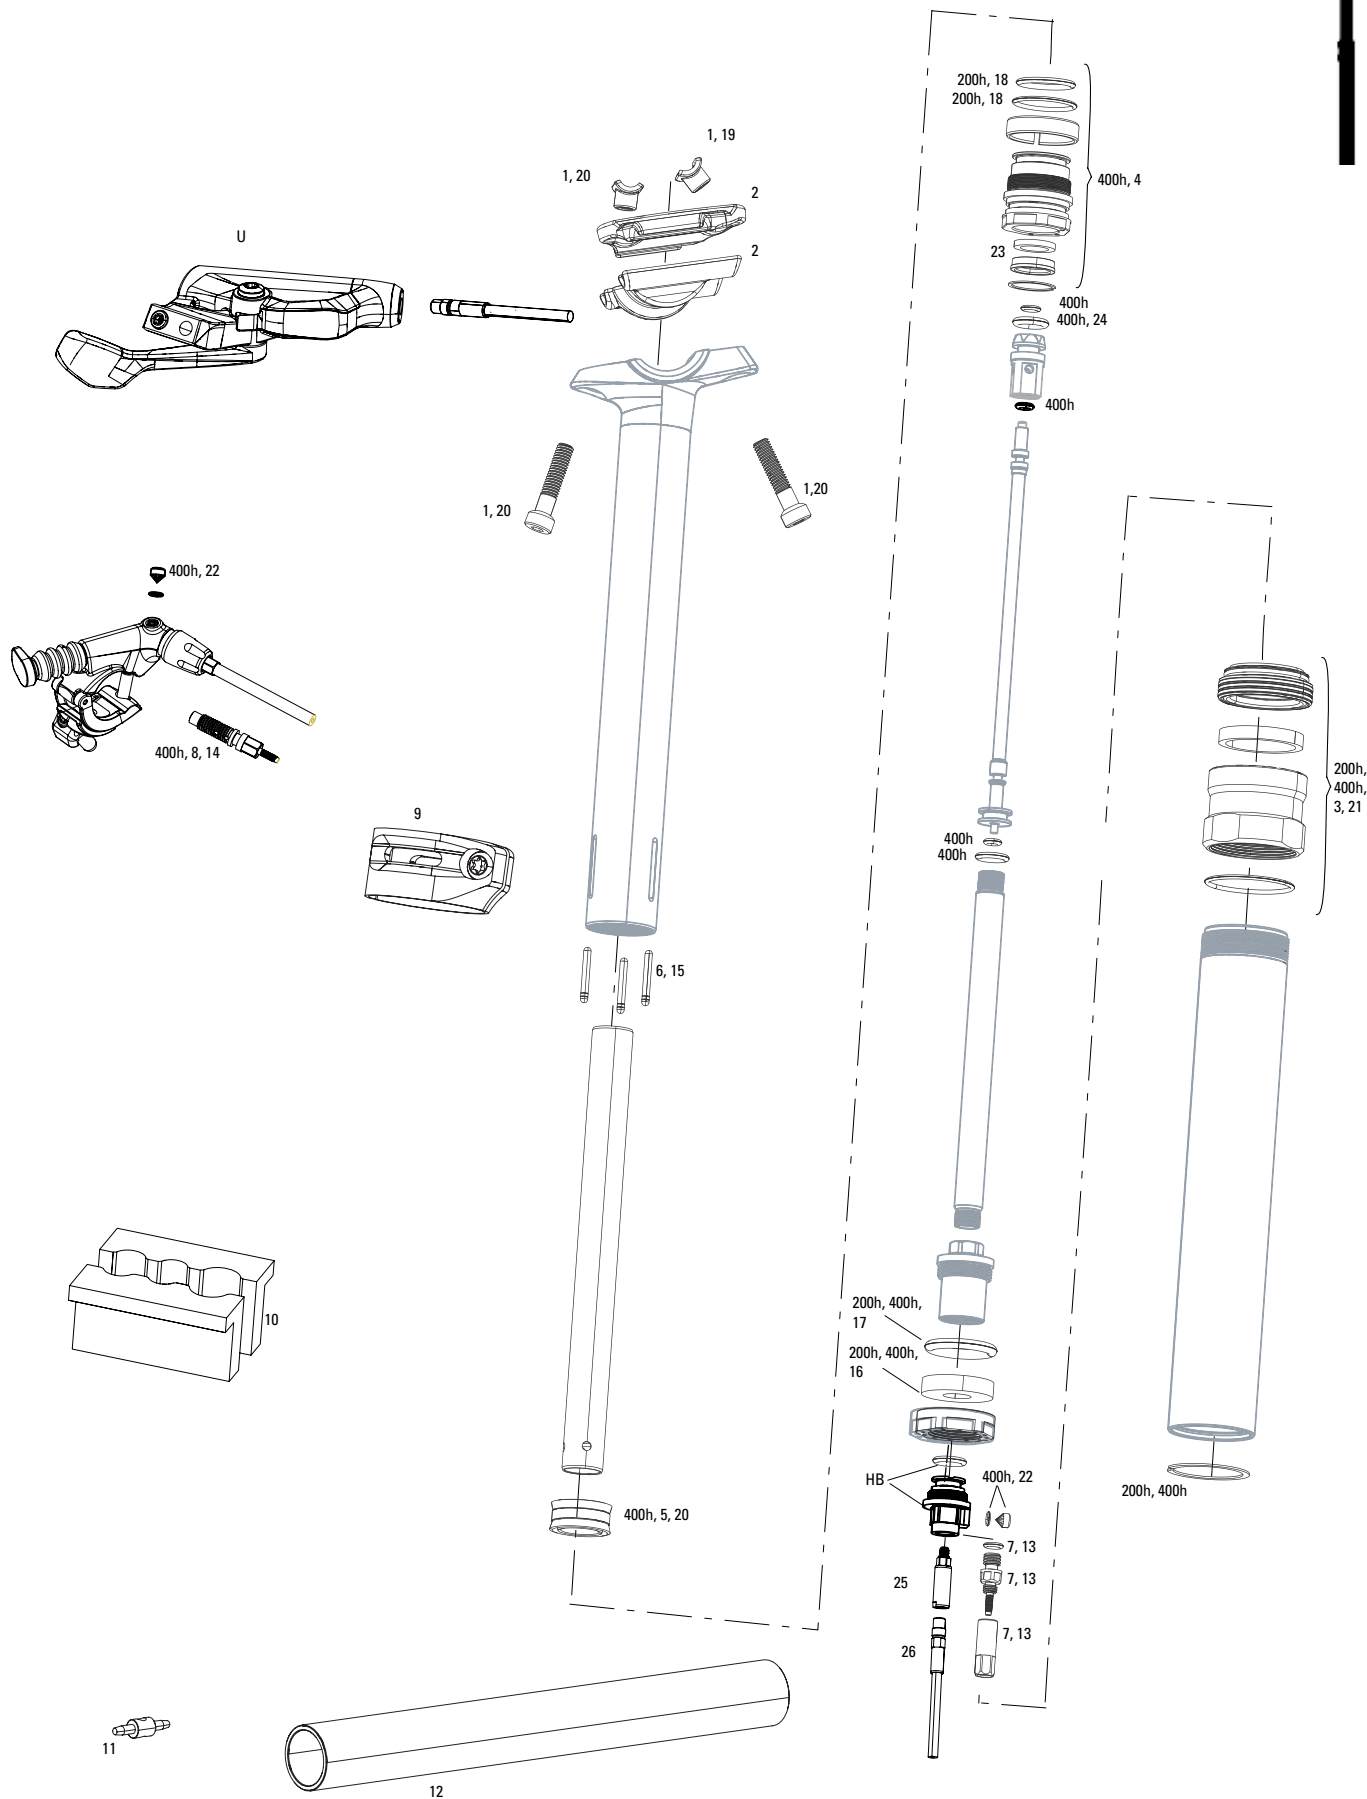

Refer to the www.sram.com/service for service instructions, oil volumes and torque values.

REVERB STEALTH B1 (2017-2019)

REVERB STEALTH B1 (2017-2019)

SERVICE

200h	11.6818.031.000	SEATPOST SERVICE KIT - 200 HOUR/1 YEAR SERVICE (INCLUDES FOAM RING, INNER SEALHEAD BUSHING & O-RINGS) - REVERB/REVERB STEALTH B1(2017)
400h	11.6818.031.001	SEATPOST SERVICE KIT - 400 HOUR/2 YEAR SERVICE (INCLUDES NEW, UPGRADED IFF; REQUIRES POST BLEED TOOL, OIL HEIGHT TOOL & IFF HEIGHT TOOL) REVERB / STEALTH B1(2017)
U	00.6818.029.000	REMOTE UPGRADE KIT - LEFT/BELOW (INCLUDES REMOTE, BLEEDINGEDGE FITTING, DISCRETE CLAMP, MMX CLAMP) - REVERB A2-B1 (2013+)