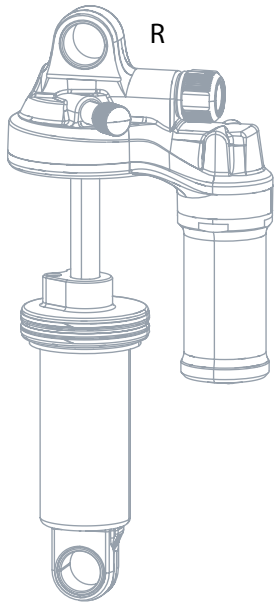

Note:

1. All 2011-2013 Monarch Plus shocks are compatible with 2011-2013 standard and high-volume air can assemblies; air can includes all seals installed.
 2. Use '1/2"x1/2" Rear Shock Bushing/Mount Hardware Tool' to remove and install eyelet bushing and mounting hardware.