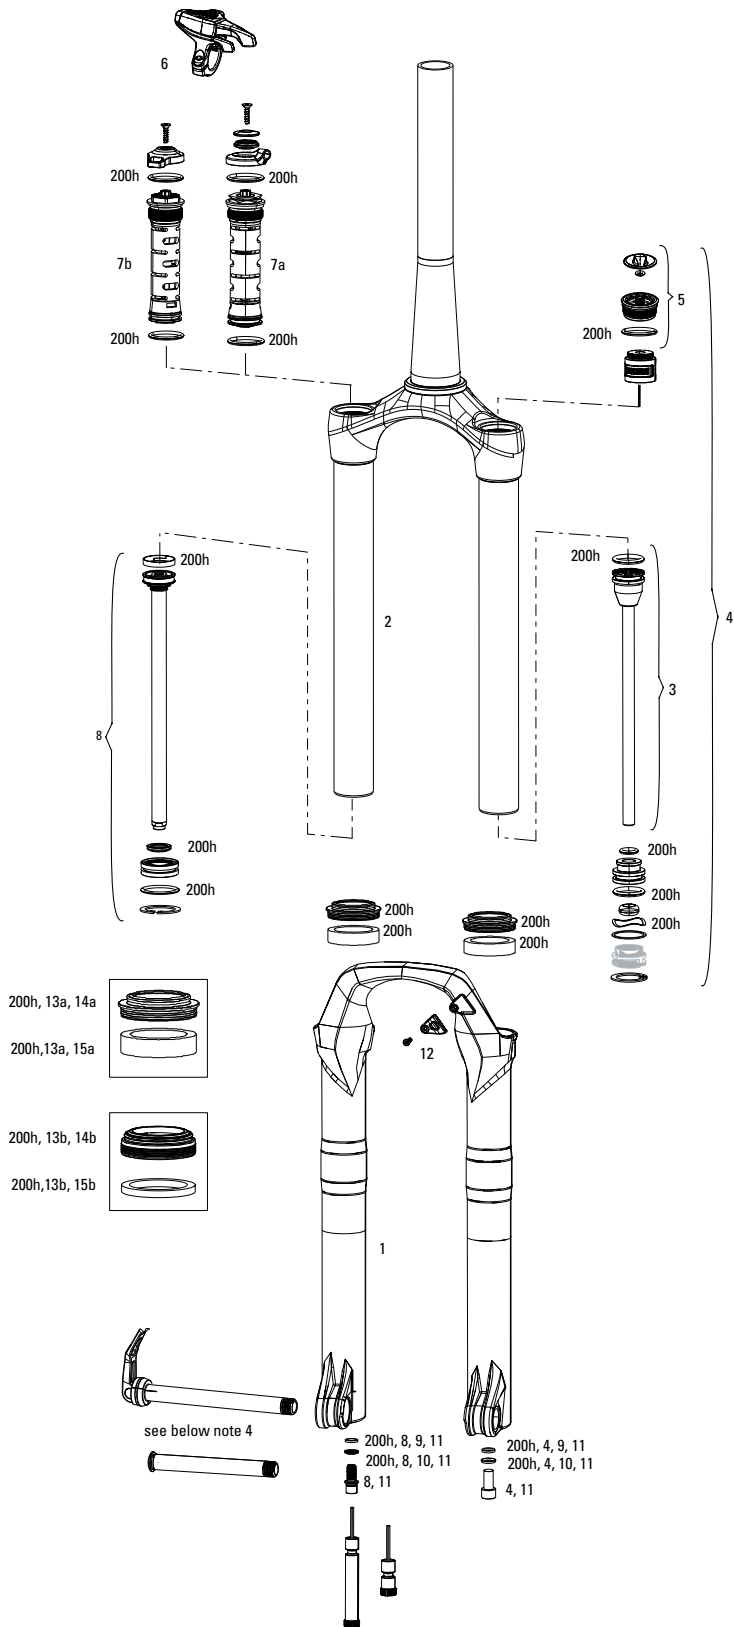

1. Convert from Crown Adjust to Remote Adjust: Remote compression damper requires remote compression adjuster spool, cable clamp and remote lever assembly.
2. Solo Air internals require Solo Air CSU; Solo Air internals are not compatible with Dual Air CSU. Dual Air internals require Dual Air CSU; Dual Air internals are not compatible with Solo Air CSU.
3. REBA chassis and internals may be travel-specific. See part kit descriptions for identification.
4. Decal and Maxle pages can be found in back of the catalog.
5. Reba A7 150mm max travel has 130mm to 150mm gradients