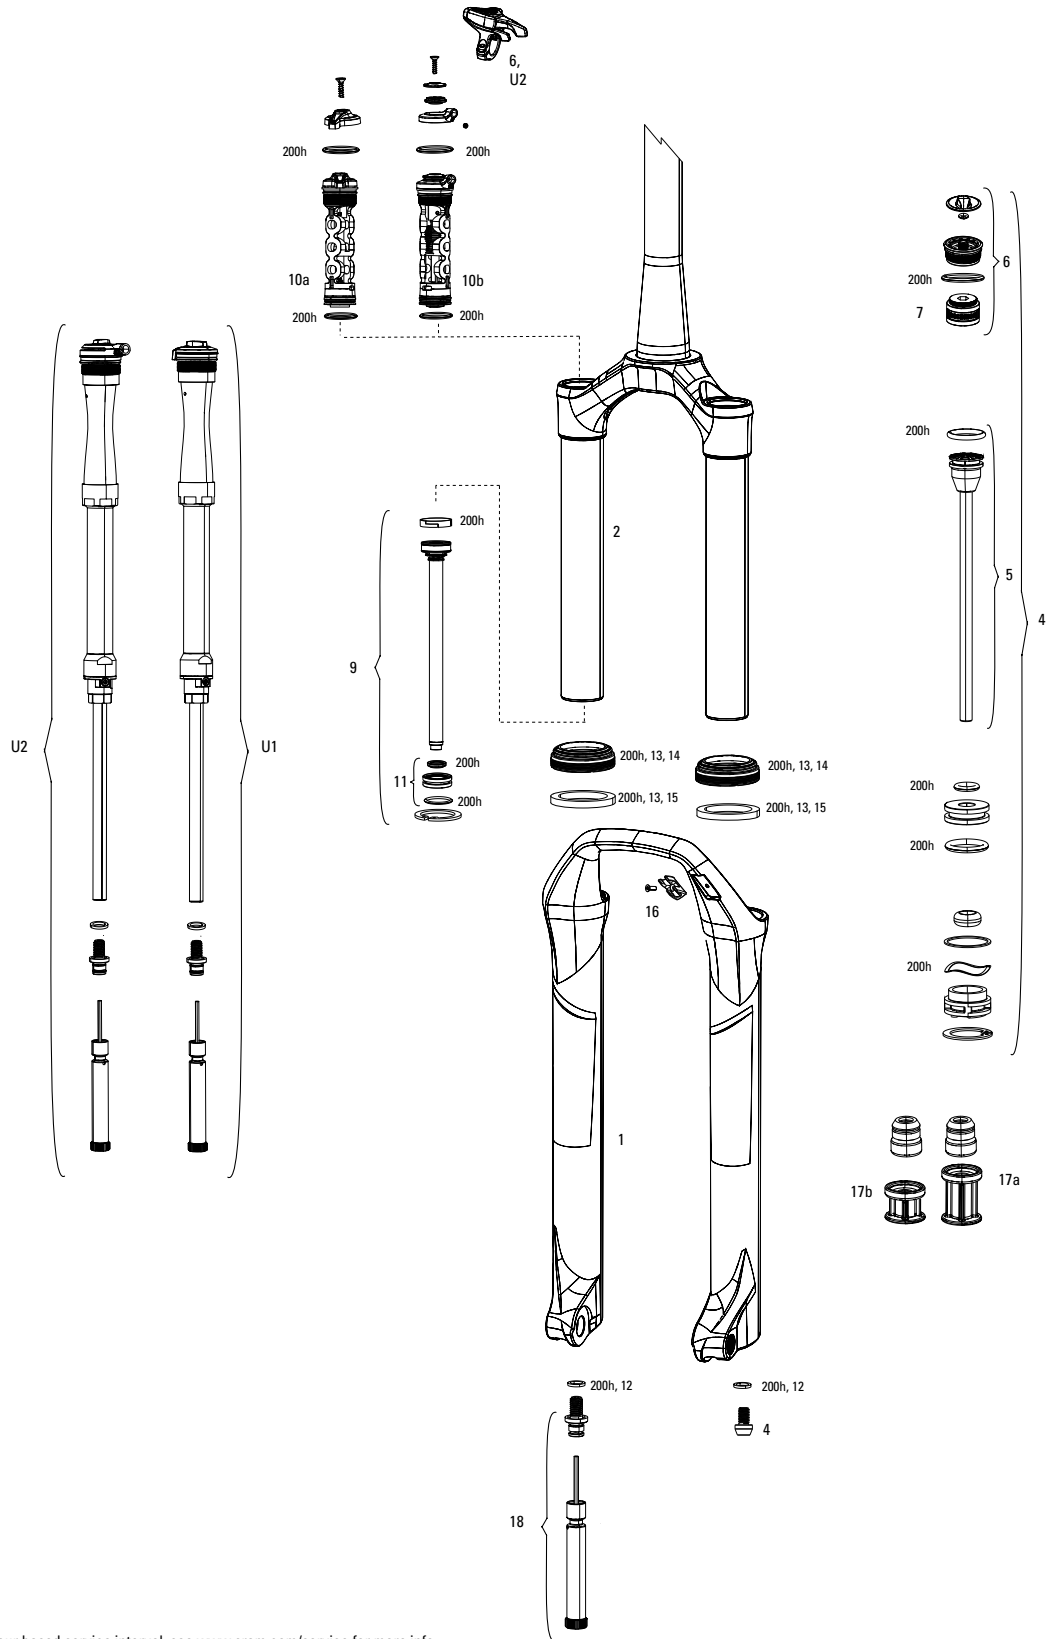

REBA 80-100MM A8 (2018-2019)

Note:

1. 2017 SID models use a hour based service interval, see www.sram.com/service for more info.
2. Convert from Crown Adjust to Remote Adjust: Remote compression damper requires remote compression adjuster spool, cable clamp and remote lever assembly.
3. Solo Air internals require Solo Air CSU; Solo Air internals are not compatible with Dual Air CSU. Dual Air internals require Dual Air CSU; Dual Air internals are not compatible with Solo Air CSU.
4. REBA chassis and internals may be travel-specific. See part kit descriptions for identification.
5. Decal and Maxle pages can be found in back of the catalog.
6. SID B1 / Reba A7 100mm max travel has 80mm and 100mm gradients; SID B1 / Reba A7 120mm max travel has 80mm and 120mm gradients