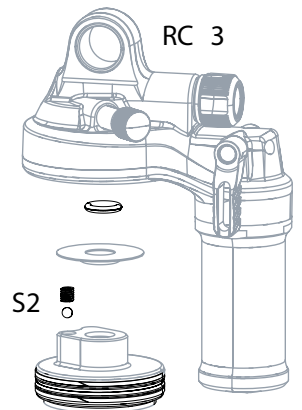

Note:

1. All 2011-2013 Monarch Plus shocks are compatible with 2011-2013 standard and high-volume air can assemblies; air can includes all seals installed.
 2. Use '1/2"x1/2" Rear Shock Bushing/Mount Hardware Tool' to remove and install eyelet bushing and mounting hardware.