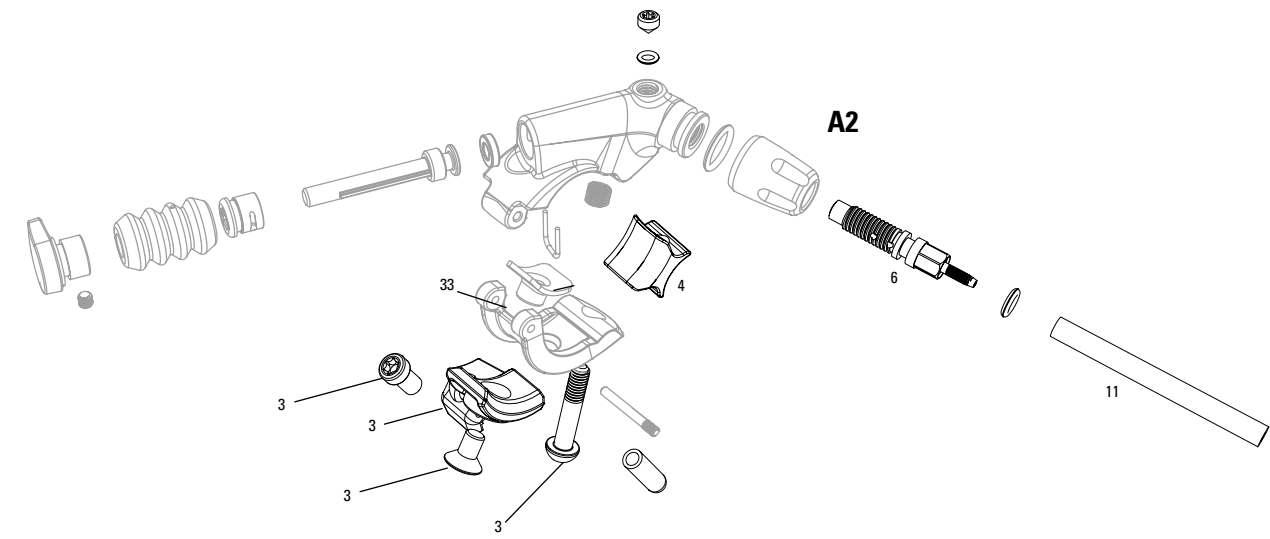

REVERB REMOTE A1-A2 (2011-2016)

Note:
1. A1 - Remote silver adjuster knob - compatible with A1 Reverb only (2011-2013)
2. A2 - Remote black adjuster knob - compatible with A2 & B1 Reverb only (2013-2016)
3. A1 - specific parts not compatible with A2
4. As of MY16, there is a new IFP for Reverb and Reverb Stealth that does not use the two backup rings. Current full service kits include the new IFP, which is retrofittable into any Reverb or Reverb Stealth
5. If Reverb is sinking into travel or experiencing bypass, please use new IFP tube and inner seal head.