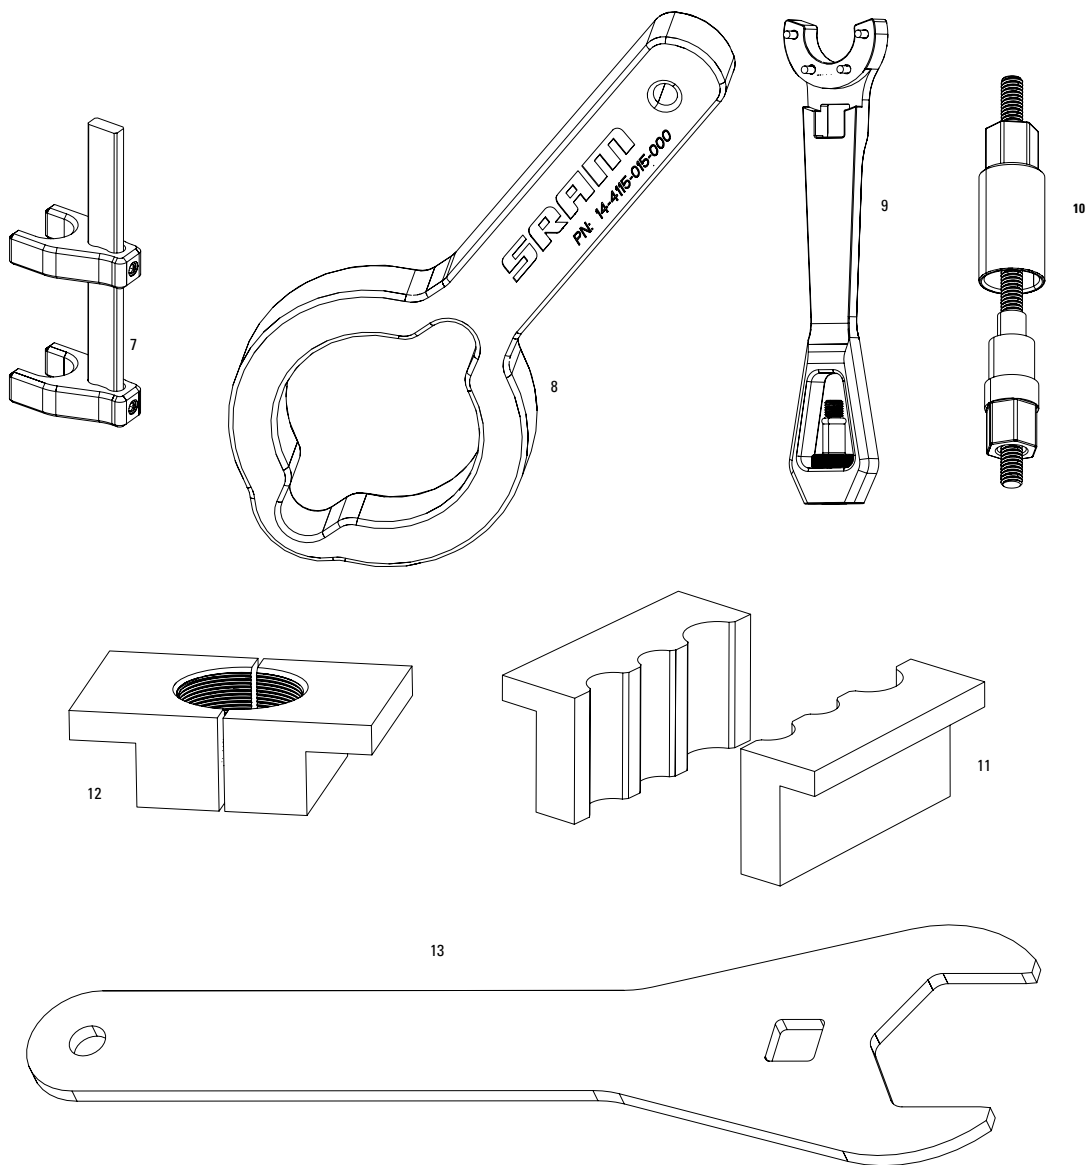

Note:

1. Vivid air can wrench is required for air can removal. Vivid 31mm wrench is required for reservoir removal.
2. Use '1/2"x1/2" Rear Shock Bushing/Mount Hardware Tool' to remove and install eyelet bushing and mounting hardware.
3. All Air Can assemblies are fully assembled.