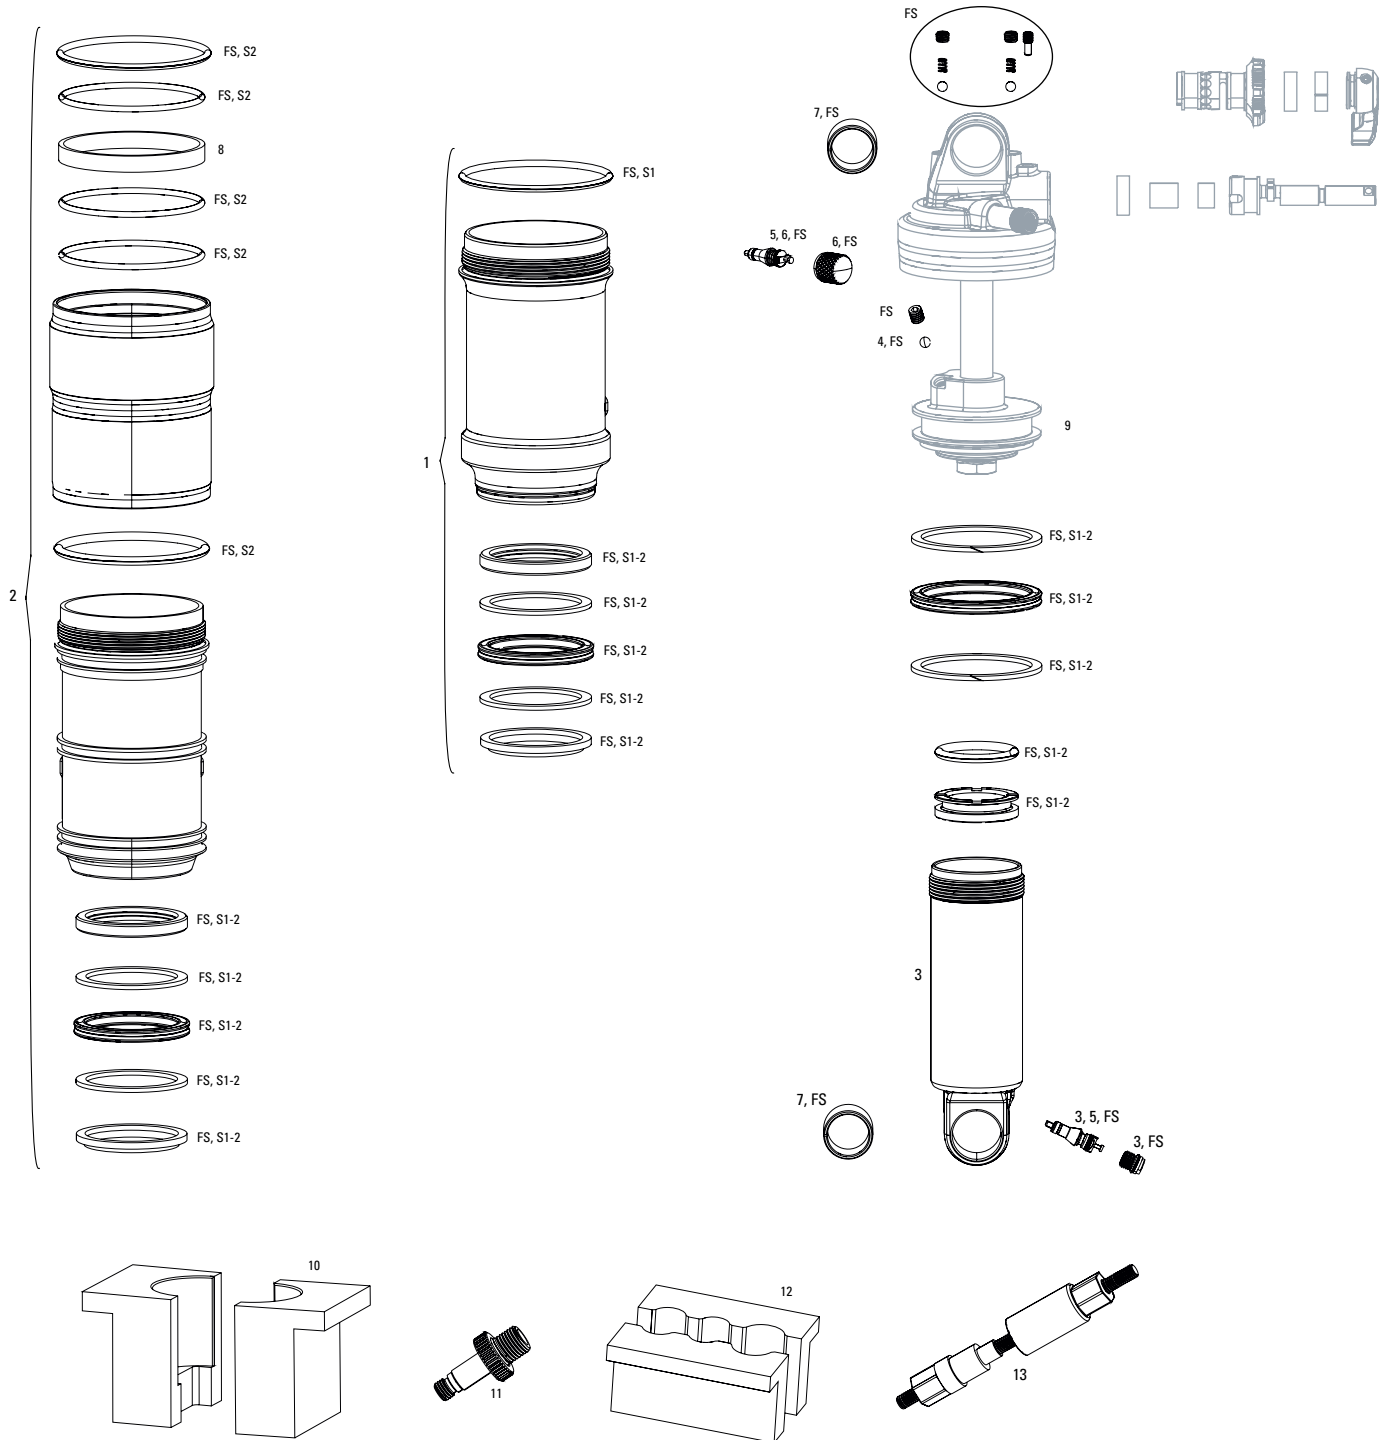

MONARCH RT3 D1-D2 (2016-2020)

Note:

1. Service Kit Full - Monarch RT3 intended for air seal and oil change/service to damper. AM Rear Shock Air Can Service Kit, Basic - Monarch RT3 intended for air seal service only.
2. Use 1/2"x1/2" Rear Shock Bushing/Mount Hardware Tool to remove and install eyelet bushing and mounting hardware.