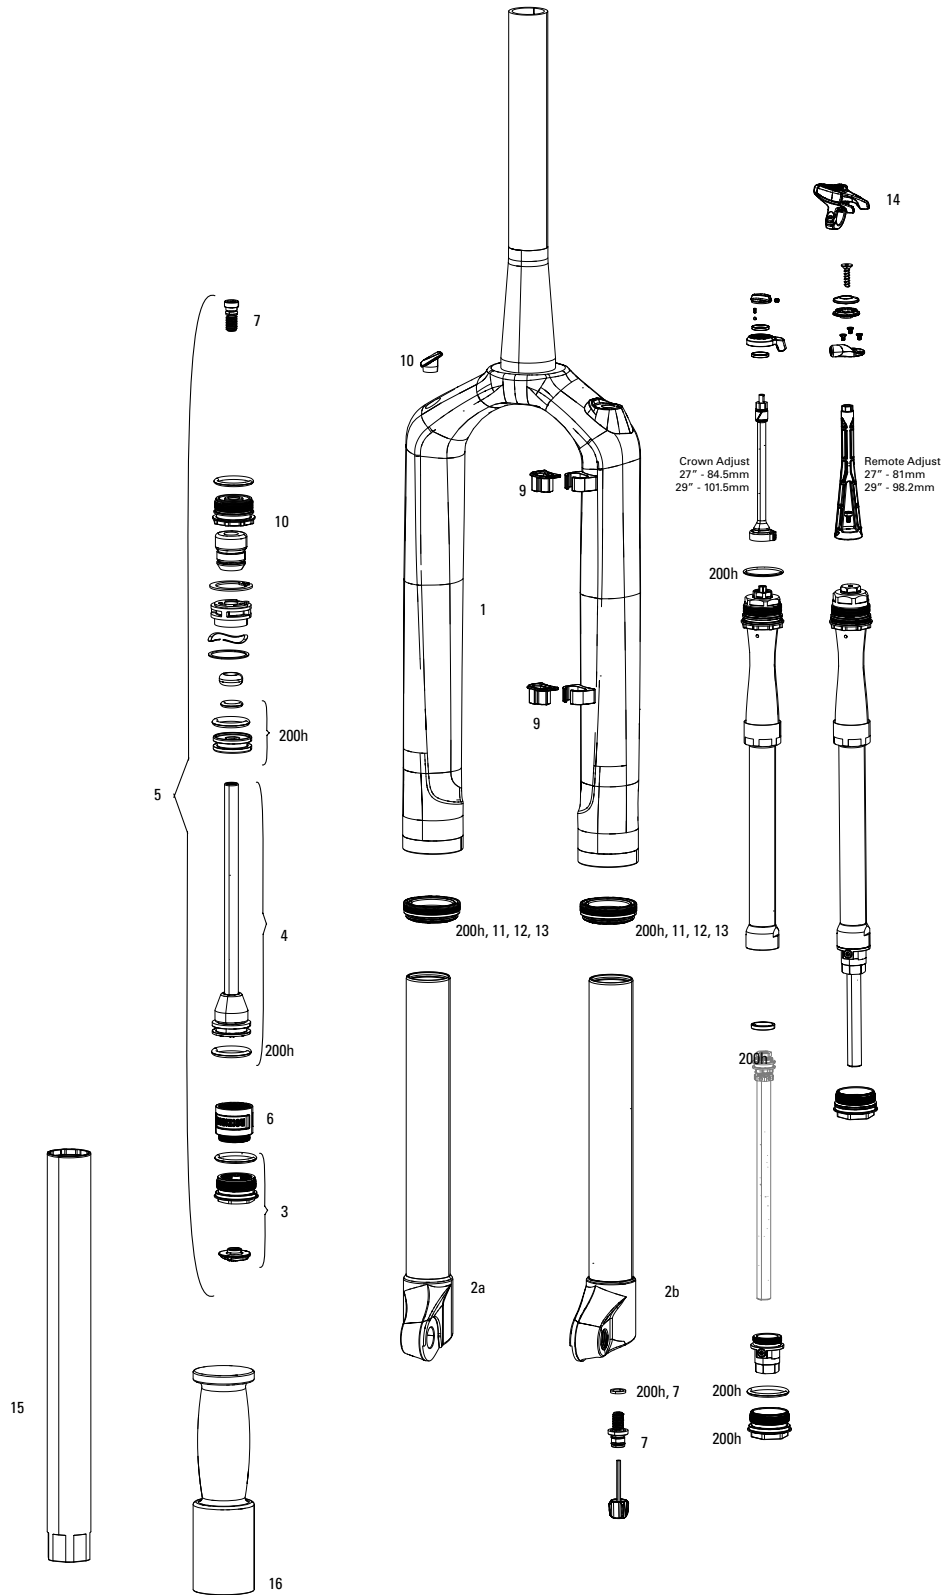

Note:

1. RS1 Charger is available in a Remote RL and a Crown RLC versions. The Remote is only RL, and the Crown is only RLC.
2. The RS1 Charger 2 **REQUIRES** a new bottom cap which is different than all previous bottom caps found on the RS1
3. The RS1 Charger 2 Remote RL **REQUIRES** the knob base on the CFU to have 3 tapped screw holes; RS1 Charger Remote RL **CANNOT** be installed into an older generation CFU with a knob base.
4. RLC/RL Charger and CFU not compatible with ACS/AC RS-1
5. Decal and Maxle pages can be found in back of the catalog.
6. Inner tubes must be replaced as a pair for correct wheel alignment.