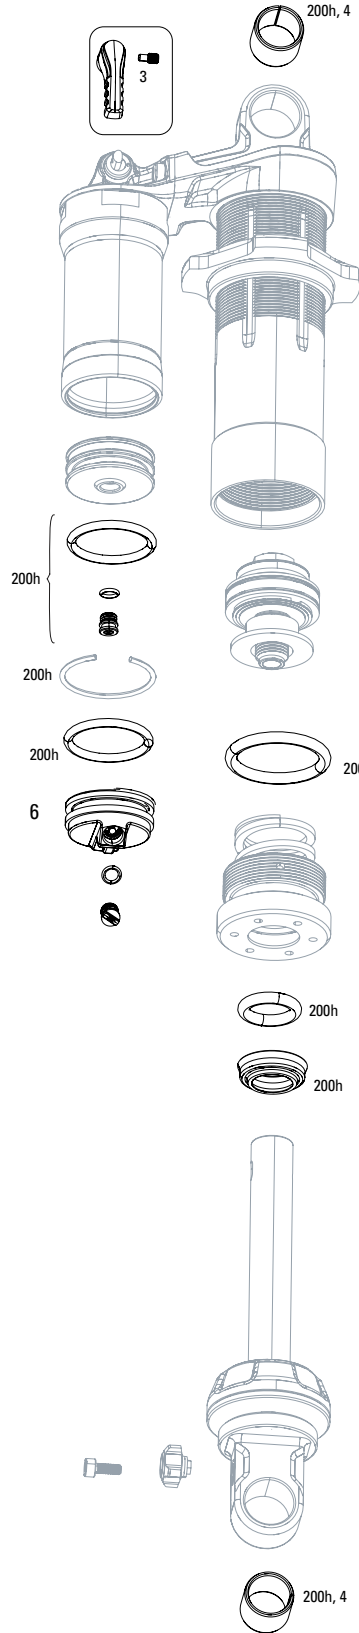

SUPER DELUXE COIL RC A1 (2018-2019)

SUPER DELUXE COIL RC A1 (2018-2019)

SERVICE	
200hr	00.4315.032.638 200 HOUR/1 YEAR SERVICE KIT (INCLUDES SEALHEAD SEALS, PISTON SEAL, GLIDE RINGS, IFP SEALS, REMOTE SPARES, GREASE) - SUPER DELUXE COIL REMOTE (2018+)
200hr	00.4315.032.639 200 HOUR/1 YEAR SERVICE KIT (INCLUDES SEALHEAD SEALS, PISTON SEAL, GLIDE RINGS, IFP SEALS, GREASE) - SUPER DELUXE COIL (2018+)

SPARES	
1	11.4118.046.000 REAR SHOCK EYELET BEARING KIT - WITH SPACERS (INCLUDES BEARINGS & SPACERS FOR BR EYELETS) - DELUXE/SUPER DELUXE BR (2017+)
2	00.4318.002.009 REMOTE - ONELOC LEFT/ABOVE, RIGHT/BELOW 10MM, REMOTE ONLY (INCLUDES REMOTE, CABLE&HOUSING)-SID.REBA,REVELATION,BLUTO,SEKTOR,RECONGOLD(2013-2017)
2	00.4318.002.010 REMOTE - ONELOC RIGHT/ABOVE, LEFT/BELOW 10MM, REMOTE ONLY (INCLUDES REMOTE, CABLE&HOUSING)-SID.REBA,REVELATION,BLUTO,SEKTOR,RECONGOLD(2013-2017)
3	11.4115.107.070 REAR SHOCK COMPRESSION KNOB KIT - SUPER DELUXE A1 (2017+)
4	11.4115.013.000 REAR SHOCK EYELET BUSHING KIT -1/2"X1/2" (QTY 2)
6	11.4118.057.000 REAR SHOCK RESERVOIR CAP - SUPER DELUXE AIR/COIL R/RC/RCR/RCT/RC3/RT
7	11.4118.057.001 REAR SHOCK RESERVOIR - 62mm -SUPER DELUXE AIR/COIL R/RC3/RCR (37.5-65)
7	11.4118.057.002 REAR SHOCK RESERVOIR - 68mm -SUPER DELUXE AIR/COIL R/RC3/RCR(67.5-75), RC/RT(37.5-65)
7	11.4118.057.003 REAR SHOCK RESERVOIR - 74mm -SUPER DELUXE AIR/COIL RCT/RC(67.5-75)
8	11.4118.057.004 REAR SHOCK RESERVOIR ASSEMBLY - 62mm, SOFT PEDAL, 380 LOCK (INCLUDES RESERVOIR, INTERNALS& LEVER) -SUPER DELUXE AIR/COIL RC3 A1+ (37.5-65)
8	11.4118.057.005 REAR SHOCK RESERVOIR ASSEMBLY - 68mm, SOFT PEDAL, 380 LOCK (INCLUDES RESERVOIR, INTERNALS& LEVER) -SUPER DELUXE AIR/COIL RC3 A1+ (67.5-75)
8	11.4118.057.006 REAR SHOCK RESERVOIR ASSEMBLY - 62mm, 380 LOCK (INCLUDES RESERVOIR, INTERNALS & REMOTE SPOOL) - SUPER DELUXE AIR/COIL RCR/RTR A1+ (37.5-65)
8	11.4118.057.007 REAR SHOCK RESERVOIR ASSEMBLY - 68mm, 380 LOCK (INCLUDES RESERVOIR, INTERNALS & REMOTE SPOOL) - SUPER DELUXE AIR/COIL RCR/RTR A1+ (67.5-75)
8	11.4118.057.008 REAR SHOCK RESERVOIR ASSEMBLY - 68mm, 380 LOCK (INCLUDES RESERVOIR, INTERNALS& LEVER) -SUPER DELUXE AIR/COIL RCT A1+ (37.5-65)
8	11.4118.057.009 REAR SHOCK RESERVOIR ASSEMBLY - 74mm, 380 LOCK (INCLUDES RESERVOIR, INTERNALS& LEVER) -SUPER DELUXE AIR/COIL RCT A1+ (67.5-75)
8	11.4118.057.010 REAR SHOCK RESERVOIR ASSEMBLY - 68mm, 380 LOCK (INCLUDES RESERVOIR, INTERNALS& LEVER) -SUPER DELUXE AIR/COIL RC A1+ (37.5-65)
8	11.4118.057.011 REAR SHOCK RESERVOIR ASSEMBLY - 74mm, 380 LOCK (INCLUDES RESERVOIR, INTERNALS& LEVER) -SUPER DELUXE AIR/COIL RC A1+ (67.5-75)
9	11.4118.060.000 REAR SHOCK EYELET/DAMPER BODY - METRIC COIL, TRUNNION, 55 - SUPER DELUXE COIL A1-A2 (2018-2019)
9	11.4118.060.001 REAR SHOCK EYELET/DAMPER BODY - METRIC COIL, TRUNNION, 65 - SUPER DELUXE COIL A1-A2 (2018-2019)
9	11.4118.060.002 REAR SHOCK EYELET/DAMPER BODY - METRIC COIL, TRUNNION, 75 - SUPER DELUXE COIL A1-A2 (2018-2019)