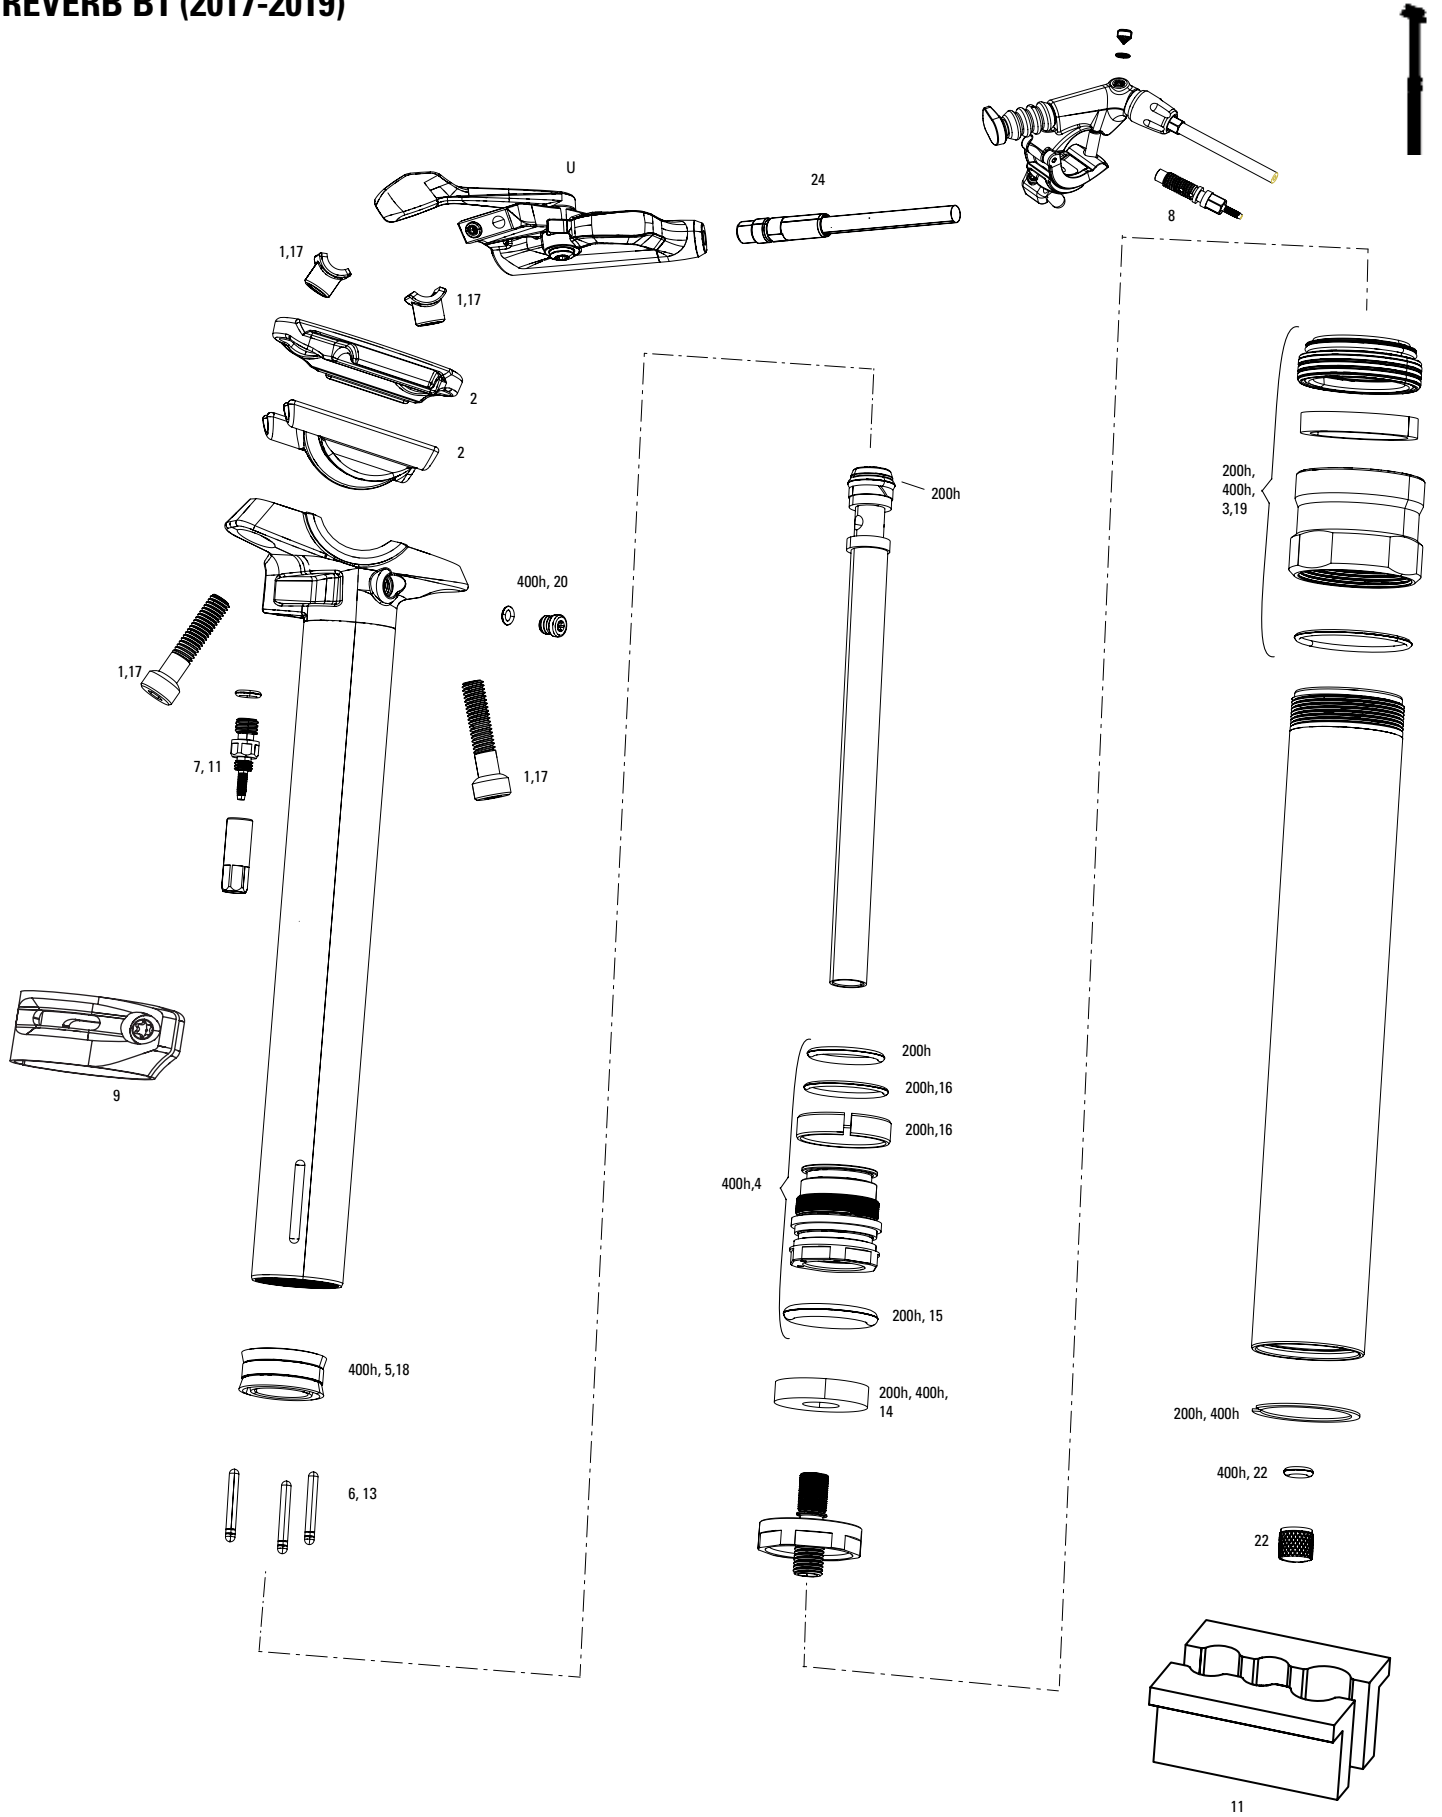

REVERB B1 (2017-2019)

REVERB B1 (2017-2019)