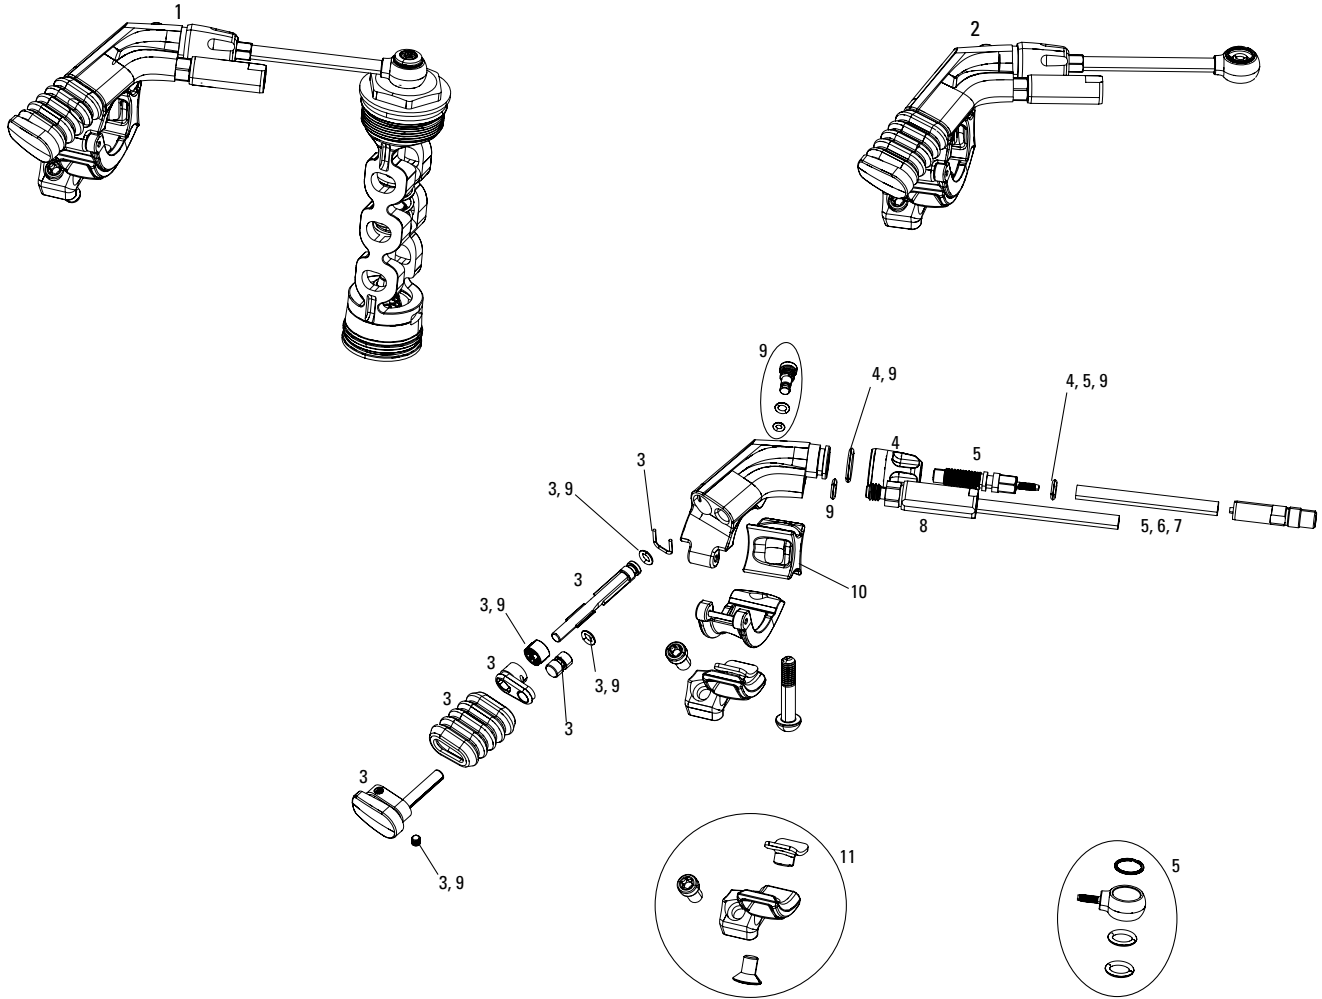

XLOC FULL SPRINT A1 (2014-2019)

1	00.4318.004.001	REMOTE UPGRADE KIT - XLOC FULL SPRINT - INCLUDES MOTION CONTROL X DNA COMP DAMPER, REAR SHOCK HYDRAULIC HOSE, BLEED SYRINGES, LEFT, MMX, BLACK - SIDB (2011-2016)
1	00.4318.004.002	REMOTE UPGRADE KIT - XLOC FULL SPRINT - INCLUDES MOTION CONTROL X DNA COMP DAMPER, REAR SHOCK HYDRAULIC HOSE, BLEED SYRINGES, RIGHT, MMX, BLACK - SIDB (2011-2016)
2	11.4315.013.070	REMOTE - XLOC FULL SPRINT LEFT GOLD ADJUSTER (INCLUDES HOSE/BANJO) - SID/REVELATION/MONARCH XX
2	11.4315.013.080	REMOTE - XLOC FULL SPRINT RIGHT GOLD ADJUSTER (INCLUDES HOSE/BANJO) - SID/REVELATION/MONARCH XX
3	11.4318.007.000	REMOTE BUTTON KIT - XLOC FULL SPRINT (INCLUDES, BUTTON, BOOT, MASTER PISTON ASSEMBLY, XLOC FULL SPRINT) -XLOC FULL SPRINT W/GOLD ADJUSTER
4	11.4318.008.000	REMOTE ADJUSTER KIT - XLOC FLOODGATE - XLOC SPRINT/FULL SPRINT - GOLD ADJUSTER 2014-2016
5	11.4018.060.000	REMOTE HYDRAULIC HOSE KIT - (INCLUDES RETAINING RING, BANJO O-RINGS & HOSE BARB O-RING) - XLOC
6	11.4015.434.030	REMOTE HYDRAULIC HOSE KIT - 500mm (HOSE ONLY) SPRINT/FULL SPRINT, GOLD ADJUSTER (QTY 2) - XLOC 2014-2016
7	11.4318.002.020	REMOTE HYDRAULIC HOSE KIT - 2000M XLOC FULL SPRINT CONNECTAMAJIG (INCLUDES, BARB, COMPRESSION NUT & CONNECTAMAJIG) - MONARCH XX FULLSPRINT
8	11.4318.005.000	REMOTE CONNECTAMAJIG COLLAR - BLACK - REVERB/XLOC FULL SPRINT
9	11.4318.006.010	REMOTE SERVICE KIT - XLOC FULL SPRINT (INCLUDES RATCHET WHEEL & O-RINGS) - MONARCH XX/SID/REVELATION
10	11.6818.001.000	REMOTE DISCRETE PUCK - HYDRAULIC REMOTE (SPACER) FOR XLOC REMOTES QTY2
11	11.5315.049.010	DISC BRAKE LEVER CLAMP SHIFTER MOUNTING BRACKET - (MMX) LEFT GUIDE ULT/RSC/RS/RE/R, LEVEL ULT/TLM/TL, CODE RSC/R, DB5 EL IXIR 9/7/CR MAG/X0/ XX, QTY 1
11	11.5315.049.020	DISC BRAKE LEVER CLAMP SHIFTER MOUNTING BRACKET - (MMX) RIGHT -GUIDE ULT/RSC/RS/RE/R, LEVEL ULT/TLM/TL, CODE RSC/R, DB5 ELIXIR 9/7/CR MAG/X0/ XX, QTY 1
ns	11.4315.011.030	ROCKSHOX BLEED KIT (XLOC/TOTEM) QTY 2 (INCLUDES TWO SYRINGES AND FITTINGS, ONE TORX TOOL)
ns	00.4318.007.001	ROCKSHOX STANDARD BLEED KIT (INCLUDES 2 SYRINGES/FITTINGS, REVERB HYDRAULIC FLUID, 120ML BOTTLE NEW)
ns	11.4315.021.070	ROCKSHOX REVERB HYDRAULIC FLUID, 120ML BOTTLE - REVERB/SPRINT REMOTE
ns	11.4015.354.040	ROCKSHOX REVERB HYDRAULIC FLUID, 1 LITER BOTTLE - REVERB/SPRINT REMOTE