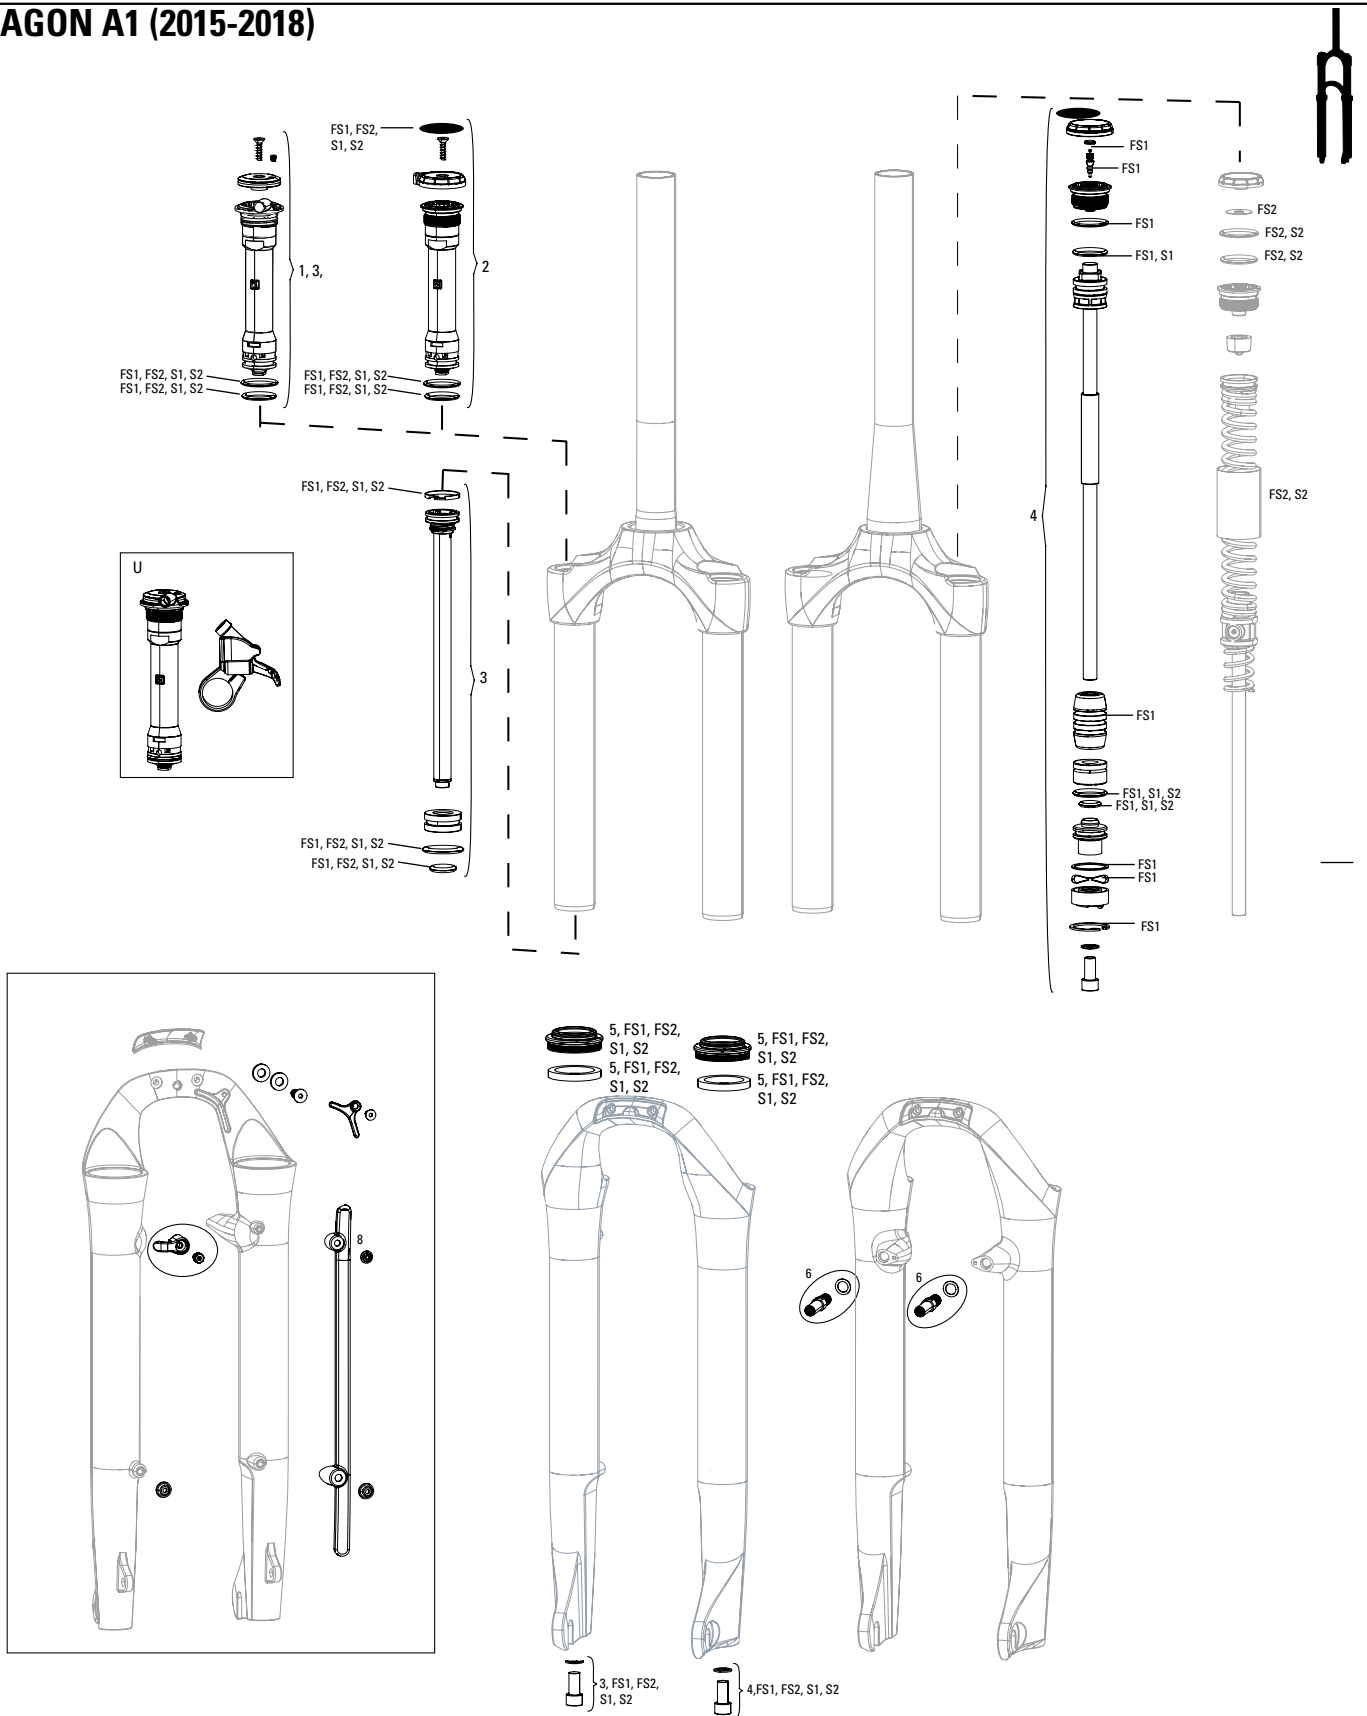

PARAGON A1 (2015-2018)

Note:

1. Full service kits include replaceable o-rings, glide rings, retaining rings, crush washers, crush washer retainers and shaft bolts/nuts. All basic service kits include the following replaceable wear items: o-rings, glide rings, dust seals, and foam rings.
2. All lower legs include bushings, foam rings and dust seals installed.
3. Paragon lower legs are only available in Post Mount or Disc Brake variants; not both together.
4. Decal page can be found in back of the catalog.