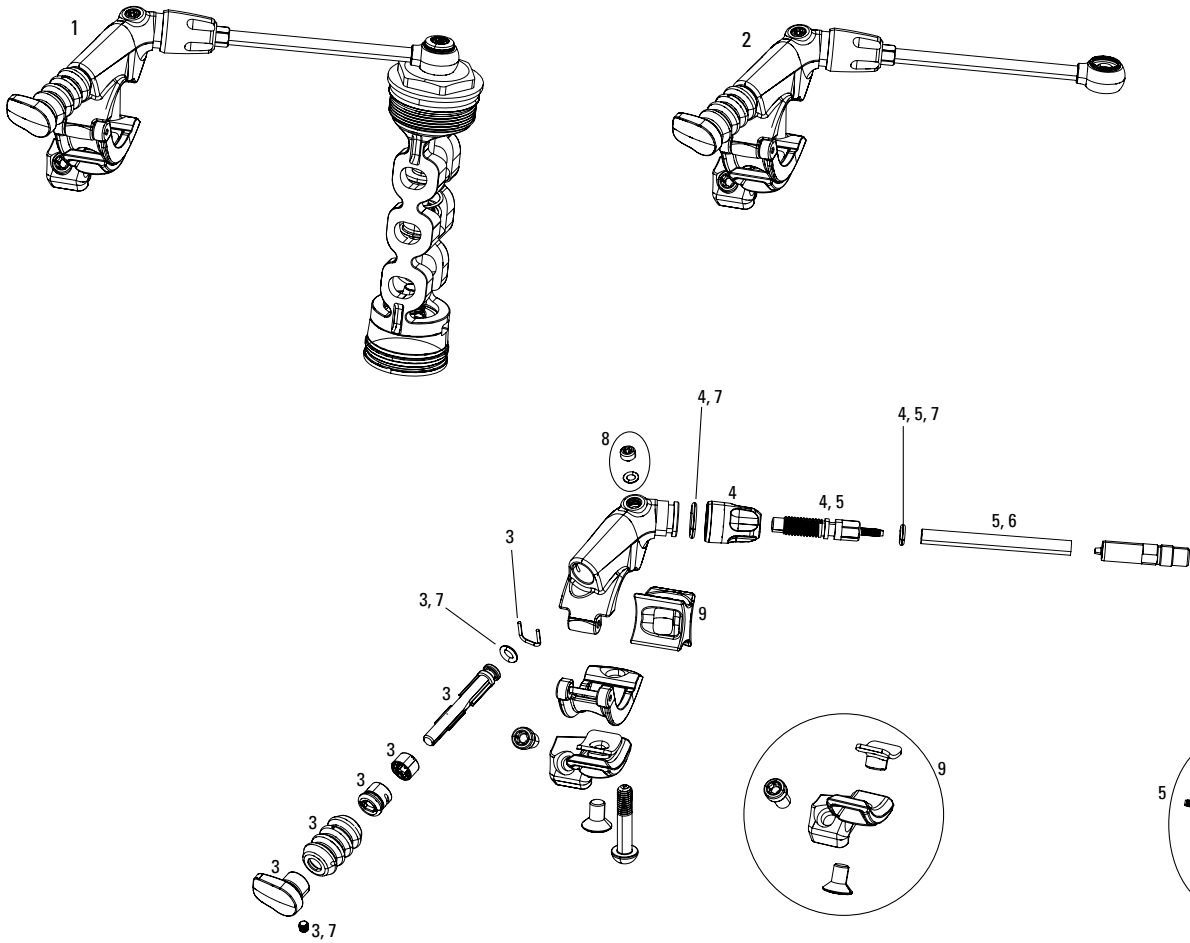

XLOC SPRINT FRONT SUSPENSION A1-A2 (2011-2019)

Note:

1.2014+ Xloc Remote (Gold Adjuster Knob) compatible with kits labeled "Gold Adjuster" only

2	11.4315.013.050	REMOTE - XLOC SPRINT LEFT GOLD ADJUSTER (INCLUDES HOSE/BANJO) - SID/REVELATION
2	11.4315.013.060	REMOTE - XLOC SPRINT RIGHT GOLD ADJUSTER (INCLUDES HOSE/BANJO) - SID/REVELATION
3	11.4315.014.010	REMOTE BUTTON KIT - XLOC LEFT (INCLUDES BUTTON, MASTER PISTON ASSEMBLY, BOOT) - XLOC
3	11.4315.014.020	REMOTE BUTTON KIT - XLOC RIGHT (INCLUDES BUTTON, MASTER PISTON ASSEMBLY, BOOT) - XLOC
4	11.4318.008.000	REMOTE ADJUSTER KIT - XLOC FLOODGATE - XLOC SPRINT/FULL SPRINT - GOLD ADJUSTER 2014-2016
5	11.4018.060.000	REMOTE HYDRAULIC HOSE KIT - (INCLUDES RETAINING RING, BANJO O-RINGS & HOSE BARB O-RING) - XLOC
6	11.4015.434.030	REMOTE HYDRAULIC HOSE KIT - 500mm (HOSE ONLY) SPRINT/FULL SPRINT, GOLD ADJUSTER (QTY 2) - XLOC 2014-2016
7	11.4315.019.000	REMOTE SERVICE KIT - XLOC SPRINT- SID/REVELATION
8	11.6818.001.000	REMOTE DISCRETE PUCK - HYDRAULIC REMOTE (SPACER) FOR XLOC REMOTES QTY2
9	11.5315.049.010	DISC BRAKE LEVER CLAMP SHIFTER MOUNTING BRACKET - (MMX) LEFT -GUIDE ULT/RSC/RS/RE/R,LEVEL ULT/TLM/TL, CODE RSC/R, DB5 ELIXIR 9/7/CR MAG/X0/XX, QTY 1
9	11.5315.049.020	DISC BRAKE LEVER CLAMP SHIFTER MOUNTING BRACKET - (MMX) RIGHT -GUIDE ULT/RSC/RS/RE/R,LEVEL ULT/TLM/TL, CODE RSC/R, DB5 ELIXIR 9/7/CR MAG/X0/XX, QTY 1
ns	11.4315.011.030	ROCKSHOX BLEED KIT (XLOC/TOTEM) QTY 2 (INCLUDES TWO SYRINGES AND FITTINGS, ONE TORX TOOL)
ns	00.4318.007.001	ROCKSHOX STANDARD BLEED KIT (INCLUDES 2 SYRINGES/FITTINGS, REVERB HYDRAULIC FLUID, 120ML BOTTLE NEW)
ns	11.4315.021.070	ROCKSHOX REVERB HYDRAULIC FLUID, 120ML BOTTLE - REVERB/SPRINT REMOTE
ns	11.4015.354.040	ROCKSHOX REVERB HYDRAULIC FLUID, 1 LITER BOTTLE - REVERB/SPRINT REMOTE