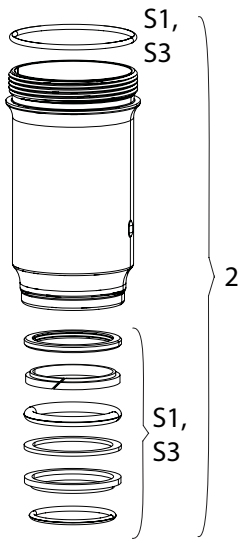

SERVICE	
S1	00.4315.032.250 AM REAR SHOCK AIR CAN HIGH VOLUME SERVICE KIT, BASIC - MONARCH/MONARCH PLUS (2012)
S2	11.4115.129.010 REAR SHOCK SERVICE KIT - (DOES NOT INCLUDE AIR CAN SEALS) - MONARCH PLUS
S3	00.4315.032.240 AM REAR SHOCK AIR CAN SERVICE KIT, BASIC - MONARCH/MONARCH PLUS (2012)
UPGRADE	
1	00.4018.783.004 AIR CAN UPGRADE KIT - DEBONAIR 165X38 (INCLUDES AIR CAN, VOLUME SPACERS, SEALS & DECALS) - B1 & LATER (MONARCH 2014+/RT32013+)
1	00.4018.783.005 AIR CAN UPGRADE KIT - DEBONAIR 184X44 (INCLUDES AIR CAN, VOLUME SPACERS, SEALS & DECALS) - B1 & LATER (MONARCH 2014+/RT32013+)
1	00.4018.783.006 AIR CAN UPGRADE KIT - DEBONAIR 190/200X51 (INCLUDES AIR CAN, VOLUME SPACERS, SEALS & DECALS) - B1 & LATER (MONARCH 2014+/RT3 2013+)
1	00.4018.783.007 AIR CAN UPGRADE KIT - DEBONAIR 200X57 (INCLUDES AIR CAN, VOLUME SPACERS, SEALS & DECALS) - B1 & LATER (MONARCH 2014+/RT32013+)
1	00.4018.783.008 AIR CAN UPGRADE KIT - DEBONAIR 216X63 (INCLUDES AIR CAN, VOLUME SPACERS, SEALS & DECALS) - B1 & LATER (MONARCH 2014+/RT32013+)
AIR CAN	
2	11.4115.106.020 REAR SHOCK AIR CAN - 165X38 - MONARCH/PLUS RC3/RT/R(2011-2013) MONARCH RT3 (2011-2012)
DAMPER	
3	11.4115.112.060 REAR SHOCK DAMPER BODY/IFP - MONARCH RT3/RL/RT/R200X57
3	11.4115.112.080 REAR SHOCK DAMPER BODY/IFP - MONARCH RT3/RL/RT/R216X63
3	11.4115.112.090 REAR SHOCK DAMPER BODY/IFP - MONARCH RT3/RL/RT/R222X66
SPARES	
4	11.4115.119.010 REAR SHOCK COMPRESSION KNOB KIT - MONARCH PLUS
5	11.4115.121.010 REAR SHOCK RESERVOIR - 60.5mm MONARCH PLUS A1/B1
6	11.4115.122.010 REAR SHOCK INTERNAL FLOATING PISTON - RESERVOIR (INCLUDES O-RING) - MONARCH PLUS A1/BA
7	11.4115.124.010 REAR SHOCK AIR VALVE KIT - (INCLUDES VALVE BODY, VALVE, VALVE CAP) - MONARCH/MONARCH PLUS
8	11.4308.327.002 AIR VALVE KIT - SCHRADER CORE (QTY 2) - FORKS/SHOCKS/REVERB
9	11.4115.013.000 REAR SHOCK EYELET BUSHING KIT - 1/2"X1/2" (QTY 2)
10	11.4118.042.000 REAR SHOCK VOLUME REDUCER KIT - BOTTOMLESS RINGS - (INCLUDES VOLUME ADJUST RINGS, QTY 9) -MONARCH/VIVID AIR
15	11.4115.117.020 REAR SHOCK REBOUND KNOB KIT - (INCLUDES REBOUND KNOB ASSEMBLY) - MONARCH PLUS B1
TOOLS/GREASE/FLUIDS	
ns	11.4115.094.010 LUBRICANT, REAR SHOCK AIR CAN, MAXIMA 15W 50, 1 LITER BOTTLE
ns	11.4115.094.030 MAXIMA SUSPENSION OIL PLUSH, 3WT 1 LITER BOTTLE - REAR SHOCK/CHARGER DAMPER
11	00.4315.027.010 AIR VALVE ADAPTER TOOL - ROCKSHOX REAR SHOCKS
12	00.4115.154.020 REAR SHOCK VISE BLOCKS, 3 HOLE FOR ROCKSHOX MONARCH/VIVID/VIVID AIR/REVERB
13	00.4315.026.010 1/2"X1/2" REAR SHOCK BUSHING TOOL (EYELET/SEALHEAD) ROCKSHOX
ns	00.4315.023.010 HIGH-PRESSURE FORK/SHOCK PUMP (300 PSI MAX) ROCKSHOX
ns	00.4315.023.030 HIGH-PRESSURE FORK/SHOCK PUMP (600 PSI MAX) ROCKSHOX
ns	00.4315.023.040 HIGH-PRESSURE FORK/SHOCK PUMP (300 PSI MAX) ROCKSHOX DIGITALGAUGE
ns	00.4315.022.010 SCHRADER VALVE REMOVAL TOOL ROCKSHOX
14	00.4118.013.000 REAR SHOCK BODY VISE BLOCKS, ROCKSHOX MONARCH
ns	00.4318.008.002 GREASE ROCKSHOX DYNAMIC SEAL GREASE (PTFE) 1OZ - RECOMMENDED FOR SERVICING REAR SHOCKS & FORKS
ns	00.4318.008.004 GREASE ROCKSHOX DYNAMIC SEAL GREASE 500ML - RECOMMENDED FOR SERVICING REAR SHOCKS & FORKS