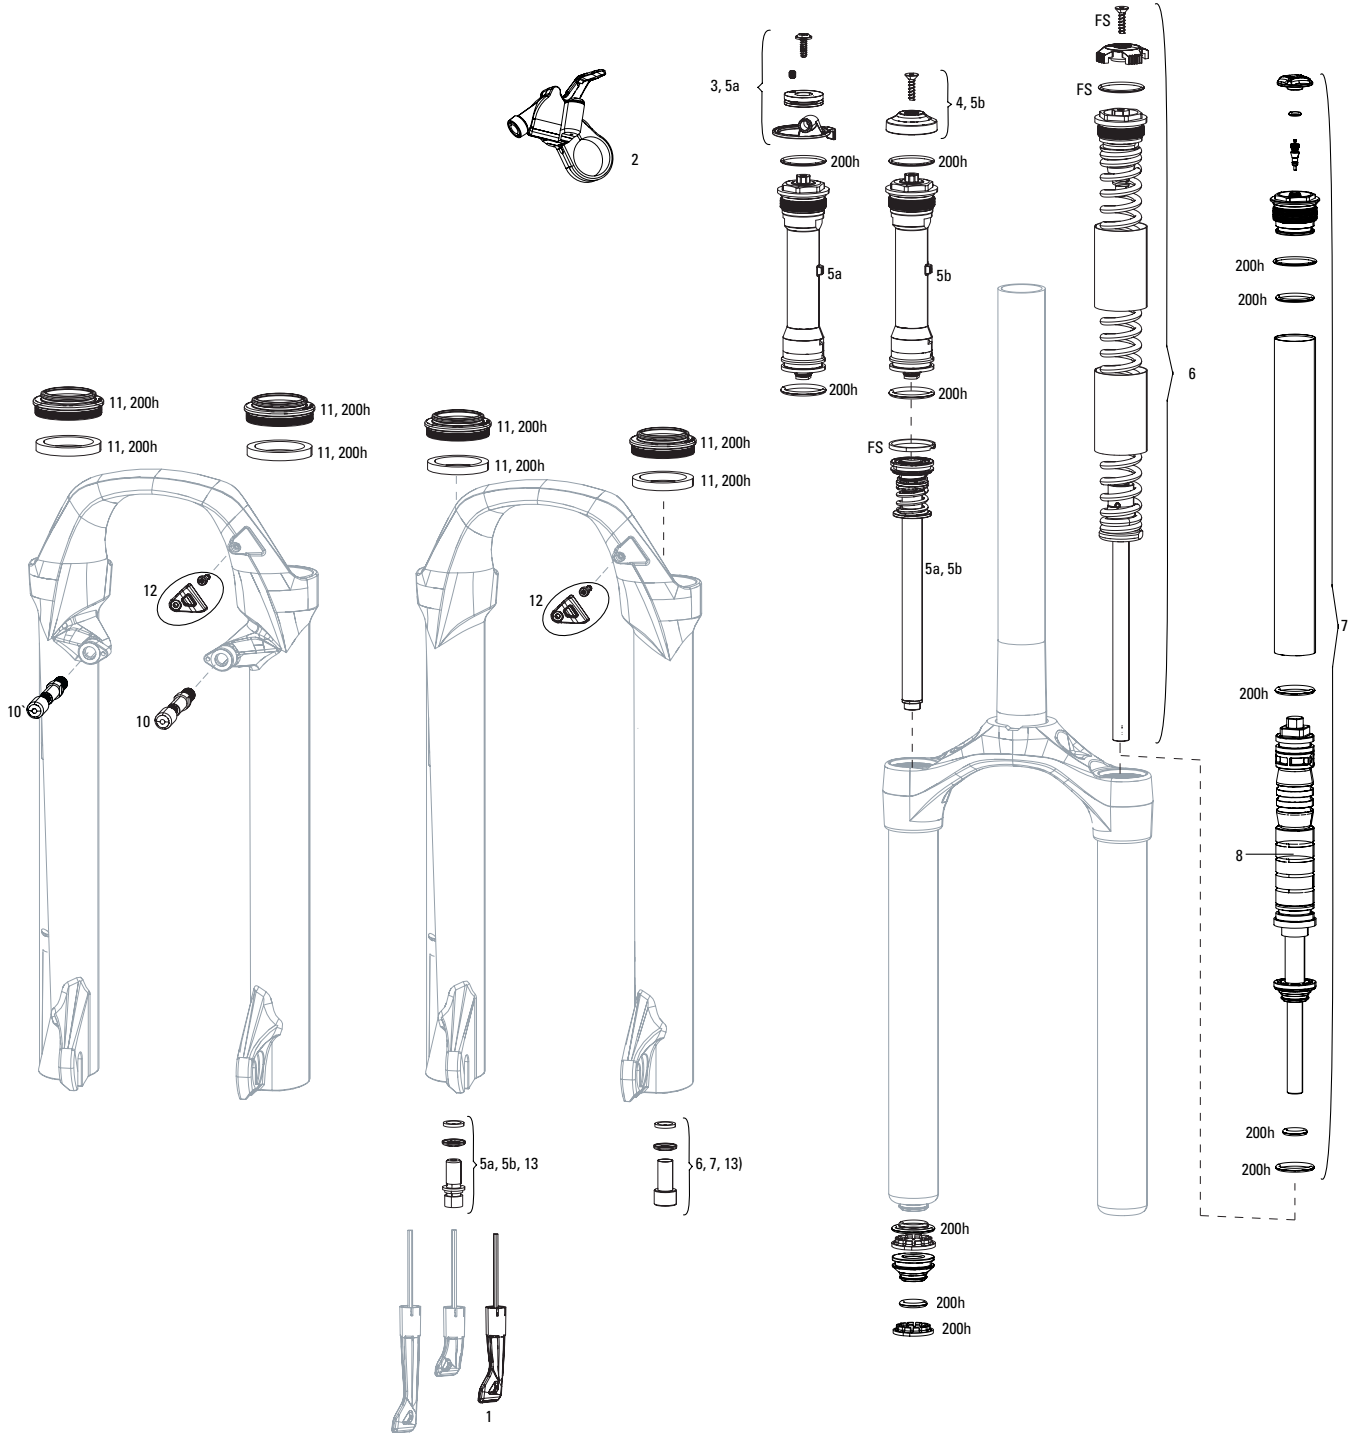

Note:

1. Full service kits include replaceable o-rings, glide rings, retaining rings, crush washers, crush washer retainers and shaft bolts/nuts. All basic service kits include the following replaceable wear items: o-rings, glide rings, dust seals, and foam rings.

2. Decal page can be found in back of the catalog.

3. A3 Spring Internals and Damper Internals are not compatible with A1-A2 30 Silver