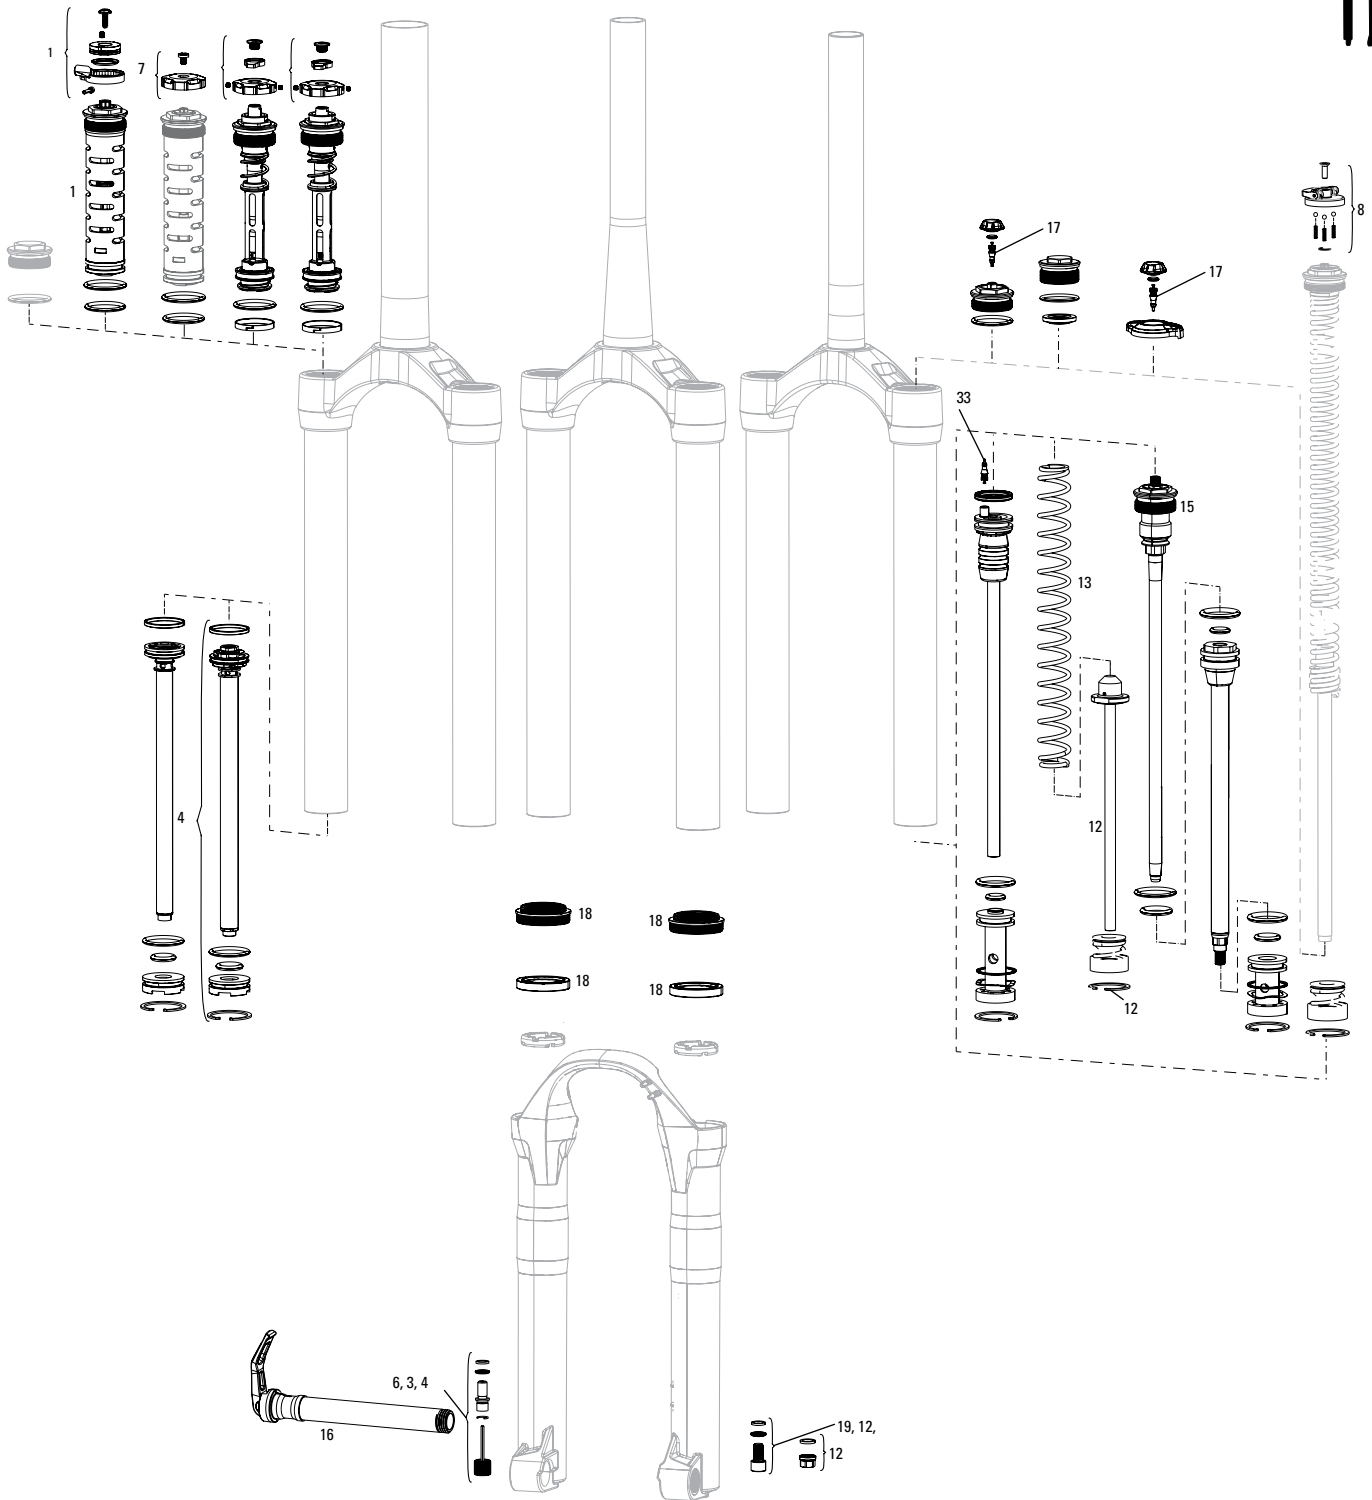

LYRIK A1-A2 (2010-2016)

Note:

1. Full service kits include replaceable o-rings, glide rings, retaining rings, crush washers, crush washer retainers and shaft bolts/nuts. All air service kits include replacement schrader valve cores. Not all service parts are pictured. All basic service kits include the following replaceable wear items: o-rings, glide rings, dust seals, and foam rings.
2. All Lyrik models are compatible with Motion Control IS, Mission Control and Mission Control DH dampers.
3. If damper tube needs to be replaced, replace original rebound damper with current rebound damper. 2010+ Lyrik rebound damper assemblies use a larger piston and do not require the 2007-2009 damper tube. 2007-2009 damper tube is not compatible with 2010+ Lyrik.
4. Maxle lever and wedge parts are not compatible with Maxle Lite FR.
5. 2-Step Air replacement parts are no longer available. Replace system with Dual Position Air if parts are needed.
6. Aftermarket forks with Medium spring installed. Soft and Firm tuning springs are included in fork box.