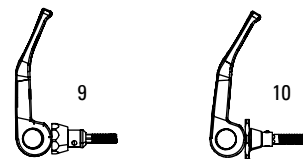

MAXLE

FRONT

REAR