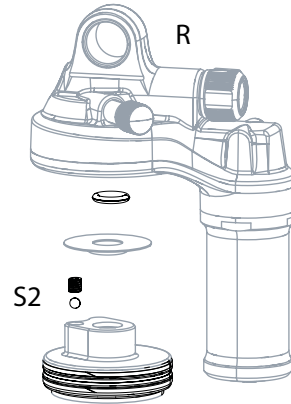

Note:

1. All 2011-2013 Monarch Plus shocks are compatible with 2011-2013 standard and high-volume air can assemblies; air can includes all seals installed.
 2. Use '1/2"x1/2" Rear Shock Bushing/Mount Hardware Tool' to remove and install eyelet bushing and mounting hardware.