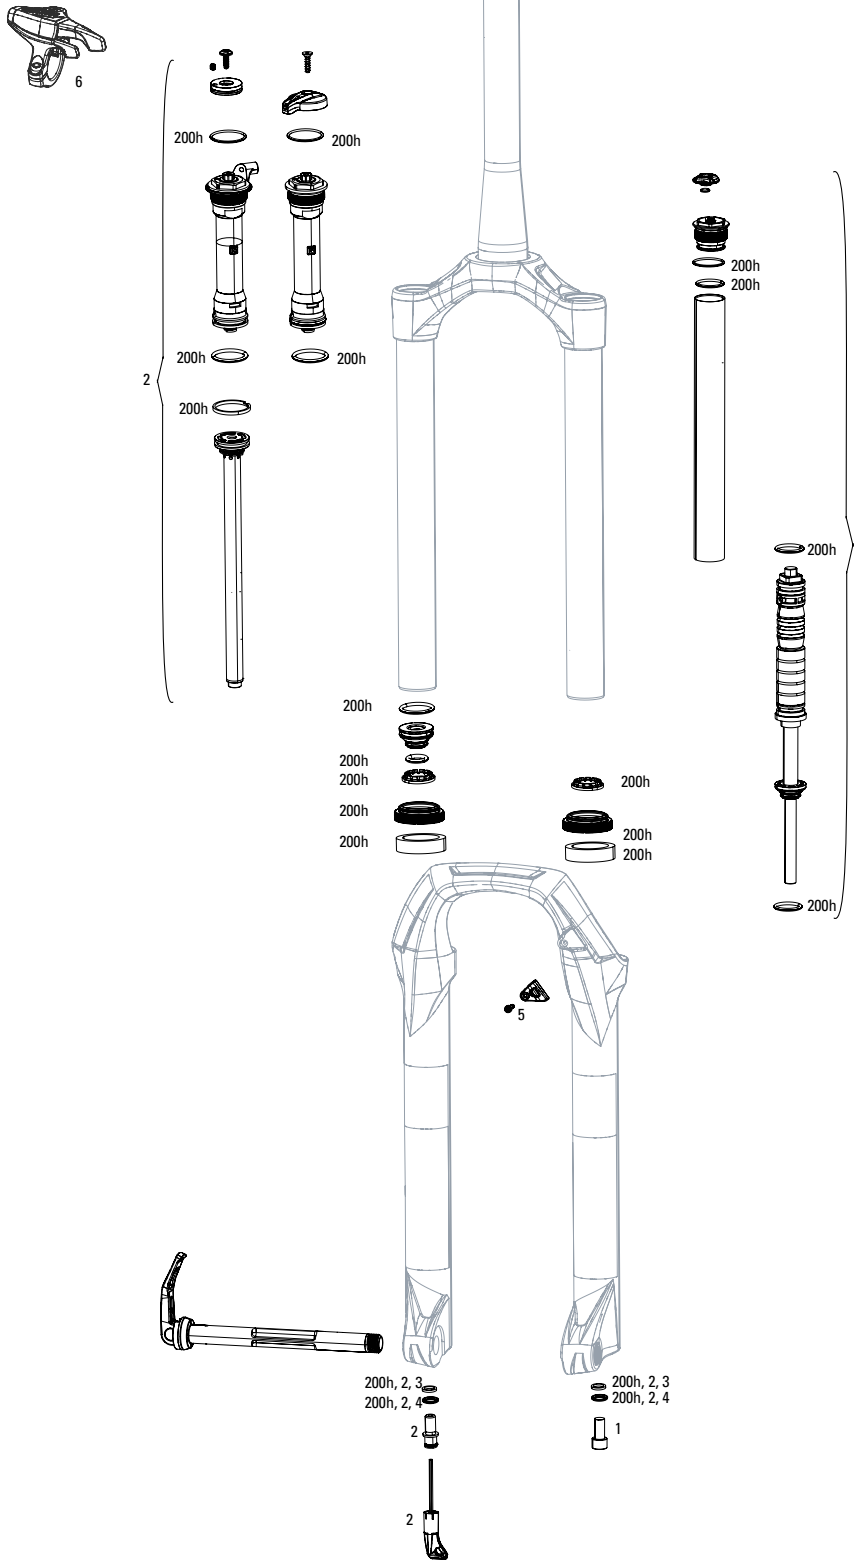

SERVICE	
200h	00.4315.032.649 200 HOUR/1 YEAR SERVICE KIT (INCLUDES DUST SEALS, FOAM RINGS, O-RING SEALS) - 30 GOLD AND SILVER (2018+)
UPGRADES	
U	00.4318.002.014 REMOTE UPGRADE KIT - ONELOC RIGHT/ABOVE, LEFT/BELOW 10MM MCRL DAMPER PUSH TO CLOSE (INCLUDES REMOTE, COMP DAMPER, CABLE&HOUSING)-30 GOLD(2014 - 2017)
SERVICE	
1	11.4018.008.554 FORK CSU - SOLO AIR 26 40 OFF-SET ALUMINUM 1 1/8" BLACK (NO GRADIENTS) FAST BLACK - 30 GOLD TK A1 (2014+)/RL A1 (2018+)
1	11.4018.008.555 FORK CSU - SOLO AIR 27 42 OFF-SET ALUMINUM 1 1/8" BLACK (NO GRADIENTS) FAST BLACK - 30 GOLD TK A1 (2014+)/RL A1 (2018+)
1	11.4018.008.556 FORK CSU - SOLO AIR 29 46 OFF-SET ALUMINUM 1 1/8" BLACK (NO GRADIENTS) FAST BLACK - 30 GOLD TK A1 (2014+)/RL A1 (2018+)
1	11.4018.008.557 FORK CSU - SOLO AIR 29 51 OFF-SET ALUMINUM 1 1/8" BLACK (NO GRADIENTS) FAST BLACK - 30 GOLD TK A1 (2014+)/RL A1 (2018+)
1	11.4018.008.558 FORK CSU - SOLO AIR 29 46 OFF-SET ALUMINUM TAPER BLACK (NO GRADIENTS) FAST BLACK - 30 GOLD TK A1 (2014+)/RL A1 (2018+)
1	11.4018.008.559 FORK CSU - SOLO AIR 29 51 OFF-SET ALUMINUM TAPER BLACK (NO GRADIENTS) FAST BLACK - 30 GOLD TK A1 (2014+)/RL A1 (2018+)
DAMPER INTERNALS	
2a	00.4318.002.009 REMOTE - ONELOC RIGHT/ABOVE, LEFT/BELOW 10MM, REMOTE ONLY (INCLUDES REMOTE, CABLE&HOUSING)-SID,REBA,REVELATION,BLUTO,SEKTOR,RECONGOLD(2013-2017)
2a	00.4318.002.010 REMOTE - ONELOC RIGHT/ABOVE, LEFT/BELOW 10MM, REMOTE ONLY (INCLUDES REMOTE, CABLE&HOUSING)
3a	11.4018.009.096 FORK DAMPER ASSEMBLY - CROWN RL (THREAD PITCH 1.0mm) (INCLUDES RIGHT SIDE INTERNALS) - 26" - 30 GOLD A1 (2018+)
3a	11.4018.009.093 FORK DAMPER ASSEMBLY - CROWN RL (THREAD PITCH 1.0mm) (INCLUDES RIGHT SIDE INTERNALS) - 27.5/29" - 30 GOLD A1 (2018+)
3b	11.4018.009.084 FORK DAMPER ASSEMBLY - REMOTE 10mm (2013+ PUSHLOC, ONELOC, TWISTLOC) MOCO RL (INCLUDES RIGHT SIDE INTERNALS) - 27.5/29" - 30 GOLD A1 (2017+)
3b	11.4018.009.097 FORK DAMPER ASSEMBLY - REMOTE 10mm (2013+ PUSHLOC, ONELOC, TWISTLOC) MOCO RL (THREAD PITCH 1.0mm) (INCLUDES RIGHT SIDE INTERNALS) - 26" - 30 GOLD 26" A1 (2018+)
17MM POPLOC AND PUSHLOC	
2b	11.4308.848.000 REMOTE - POPLOC LEFT (17mm CABLE PULL, NOT COMPATIBLE WITH 2013+ MOCO)
2b	11.4309.207.000 REMOTE - POPLOC RIGHT (17mm CABLE PULL, NOT COMPATIBLE WITH 2013+ MOCO)
2c	11.4308.849.000 REMOTE - POPLOC LEFT ADJUSTABLE (17mm CABLE PULL, NOT COMPATIBLE WITH 2013+ MOCO)
2c	11.4309.208.000 REMOTE - POPLOC RIGHT ADJUSTABLE (17mm CABLE PULL, NOT COMPATIBLE WITH 2013+ MOCO)
4a	11.4018.009.040 FORK DAMPER ASSEMBLY - CROWN TURNKEY 26,27.5,29 80-100mm (INCLUDES RIGHT SIDE INTERNALS) - 30 GOLDA1
4a	11.4018.009.042 FORK DAMPER ASSEMBLY - CROWN TURNKEY (INCLUDES RIGHT SIDE INTERNALS) - 30 GOLD 27.5,29 120 A1
4b	11.4018.009.041 FORK DAMPER ASSEMBLY - REMOTE 17mm (POPLOC, PRE-2013 PUSHLOC) (INCLUDES RIGHT SIDE INTERNALS) - 30 26,27.5,29 80-100mm A1
4b	11.4018.009.043 FORK DAMPER ASSEMBLY - REMOTE 17mm (POPLOC, PRE-2013 PUSHLOC) 27.5/29 120mm (INCLUDES RIGHT SIDE INTERNALS) - 30 GOLD A1
5	11.4018.033.002 FORK REBOUND DAMPER KNOB KIT - (INCLUDES ADJUSTER KNOB) 29" - XC30A1-A3/30 GOLD A1/30 SILVER A1, SEKTOR SILVER A1+/RECON A1+
7	11.4015.536.010 FORK COMPRESSION DAMPER - REMOTE 17mm (POPLOC, PRE-2013 PUSHLOC) (INCLUDES SPOOL & CABLE STOP CLAMP)- XC30 A1-A3, B1/30 GOLD A1/30 SILVER A1
8	11.4015.461.050 FORK COMPRESSION DAMPER KNOB KIT - CROWN TURNKEY - RECON/SEKTOR/30 GOLD/30 SILVER/XC32/XC30 A1-A3
SPRING INTERNALS	
9	11.4018.012.005 FORK SPRING AIR TOP CAP - 30mm (1.0mm THREAD PITCH) - 30 GOLD A1+ (2015-2019)
10	11.4018.010.100 FORK SPRING SOLO AIR ASSEMBLY - 100MM-26 (INCLUDES TOP CAP, AIR PISTON, SHAFT BOLT) - 30 GOLD A1
10	11.4018.010.102 FORK SPRING SOLO AIR ASSEMBLY - 100MM-27.5/29 (INCLUDES TOP CAP, AIR PISTON, SHAFT BOLT) - 30 GOLD A1
10	11.4018.010.103 FORK SPRING SOLO AIR ASSEMBLY - 120MM-27.5/29 (INCLUDES TOP CAP, AIR PISTON, SHAFT BOLT) - 30 GOLD A1
11	11.4018.034.000 FORK SPRING TRAVEL SPACERS - SOLO AIR (USED TO CHANGE TRAVEL) - RECON/RECON BOOST, 30 GOLD/SILVER, XC 32/30, PARAGON, SEKTOR SILVER, 35G
12	11.4308.327.002 AIR VALVE KIT - SCHRADER CORE (QTY 2) - FORKS/SHOCKS/REVERB
SPARES	
13	11.4310.465.000 FORK SHAFT FASTENER KIT - (INCLUDES SHAFT BOLTS & CRUSH WASHERS)
bulk	11.4015.259.000 FORK CRUSH WASHERS - 8mm (QTY 50)
bulk	11.4015.260.000 FORK CRUSH WASHER RETAINER - 8mm (QTY 50)
14	11.4018.028.006 FORK DUST WIPER KIT - 30mm BLACK (INCLUDES FLANGED DUST WIPERS & 5mm FOAM RINGS) - XC30/30GOLD/30 SILVER/PARAGON
bulk	11.4018.028.007 FORK DUST WIPER KIT - 30mm BLACK (INCLUDES FLANGED DUST WIPERS) (QTY 20) - XC30/30 GOLD/30 SILVER/PARAGON
bulk	11.4018.028.008 FORK FOAM RING KIT - 30mm X 5mm (QTY 20) - XC30/30 GOLD/30 SILVER
15	11.4015.534.010 FORK HOSE CLAMP - PIKE/LYRIK/YARI/SID/REVELATION/BOXER/XC30/30G/30S/RECON/SEKTOR/BLUTO/REBA/35G
TOOLS/GREASE/FLUIDS	
ns	00.4315.023.010 HIGH-PRESSURE FORK/SHOCK PUMP (300 PSI MAX) ROCKSHOX
ns	00.4315.022.010 SCHRADER VALVE REMOVAL TOOL ROCKSHOX
ns	11.4315.021.020 ROCKSHOX SUSPENSION OIL, 5WT, 120ML BOTTLE - FORK DAMPER
ns	11.4015.354.010 ROCKSHOX SUSPENSION OIL, 5WT, 1 LITER BOTTLE - FORK DAMPER
ns	11.4315.021.040 ROCKSHOX SUSPENSION OIL, 15WT, 120ML BOTTLE - LOWER LEGS
ns	11.4015.354.030 ROCKSHOX SUSPENSION OIL, 15WT, 1 LITER BOTTLE - LOWER LEGS
ns	00.4318.008.000 GREASE SRAM BUTTER 20ML SYRINGE, FRICTION REDUCING GREASE BYSLICKOLEUM - DOUBLE TIME HUB PAWLs, FORKS & REVERB SERVICE
ns	00.4318.008.001 GREASE SRAM BUTTER 1OZ CONTAINER, FRICTION REDUCING GREASE BY SLICKOLEUM - DOUBLE TIME HUB PAWLs, FORKS & REVERB SERVICE

JUDY SILVER A1-A2 (2018-2020)

Note:

1. Judy is 15x110mm compatible only.
2. Judy Silver and Gold dampers and spring internals are not cross compatible.
3. Decal and Maxle pages can be found in back of the catalog.