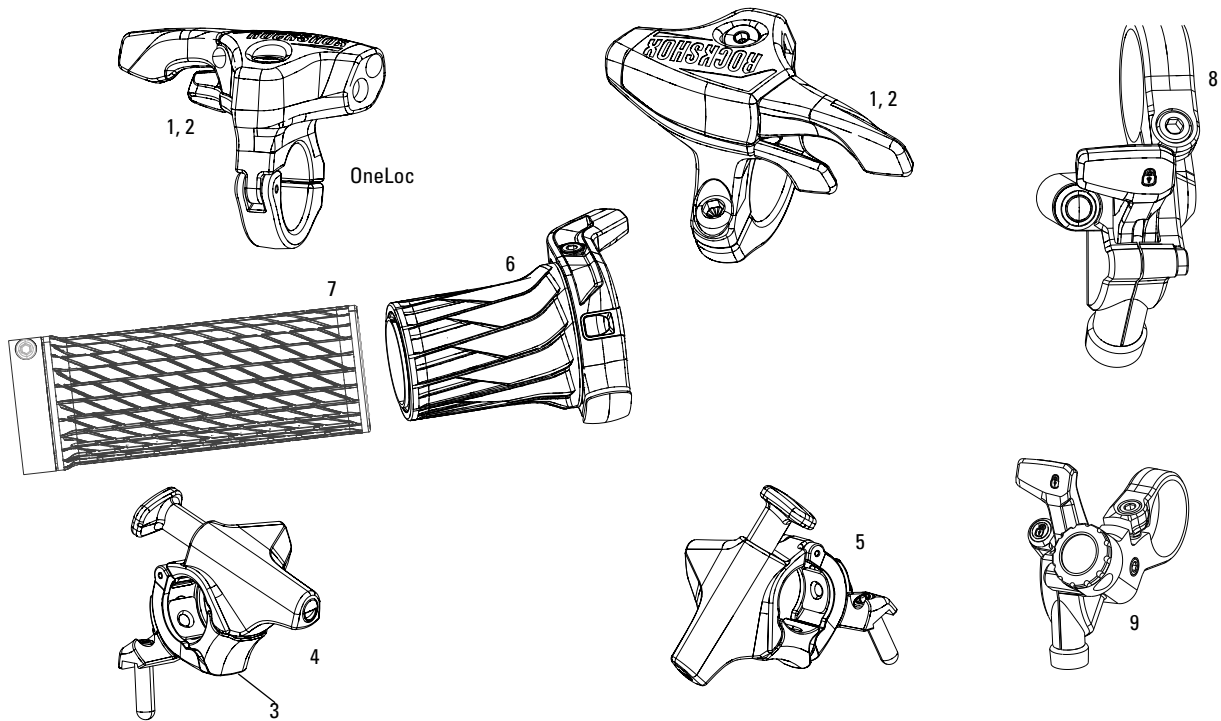

ONELOC (2016-2020)
PUSHLOC (2007-2012)/PUSHLOC (2013-2015)
TWISTLOC 2018-2020
POPLOC -(2012-2020)

2013-2015 PushLoc MatchMaker

Note:

1. 2013-2015 PushLoc is right and left-specific and is compatible only with 2013+ Motion Control and Recon Gold TurnKey compression dampers. Cable pull = 10mm.
2. Pre-2013 PushLoc and PopLoc are compatible only with pre-2013 Motion Control compression dampers and is convertible to left and right vertical, and left and right horizontal. Cable pull = 17mm.
3. OneLoc is compatible with 2013+ Motion Control and Recon Gold TK dampers with 10mm cable pull and replaces PushLoc.