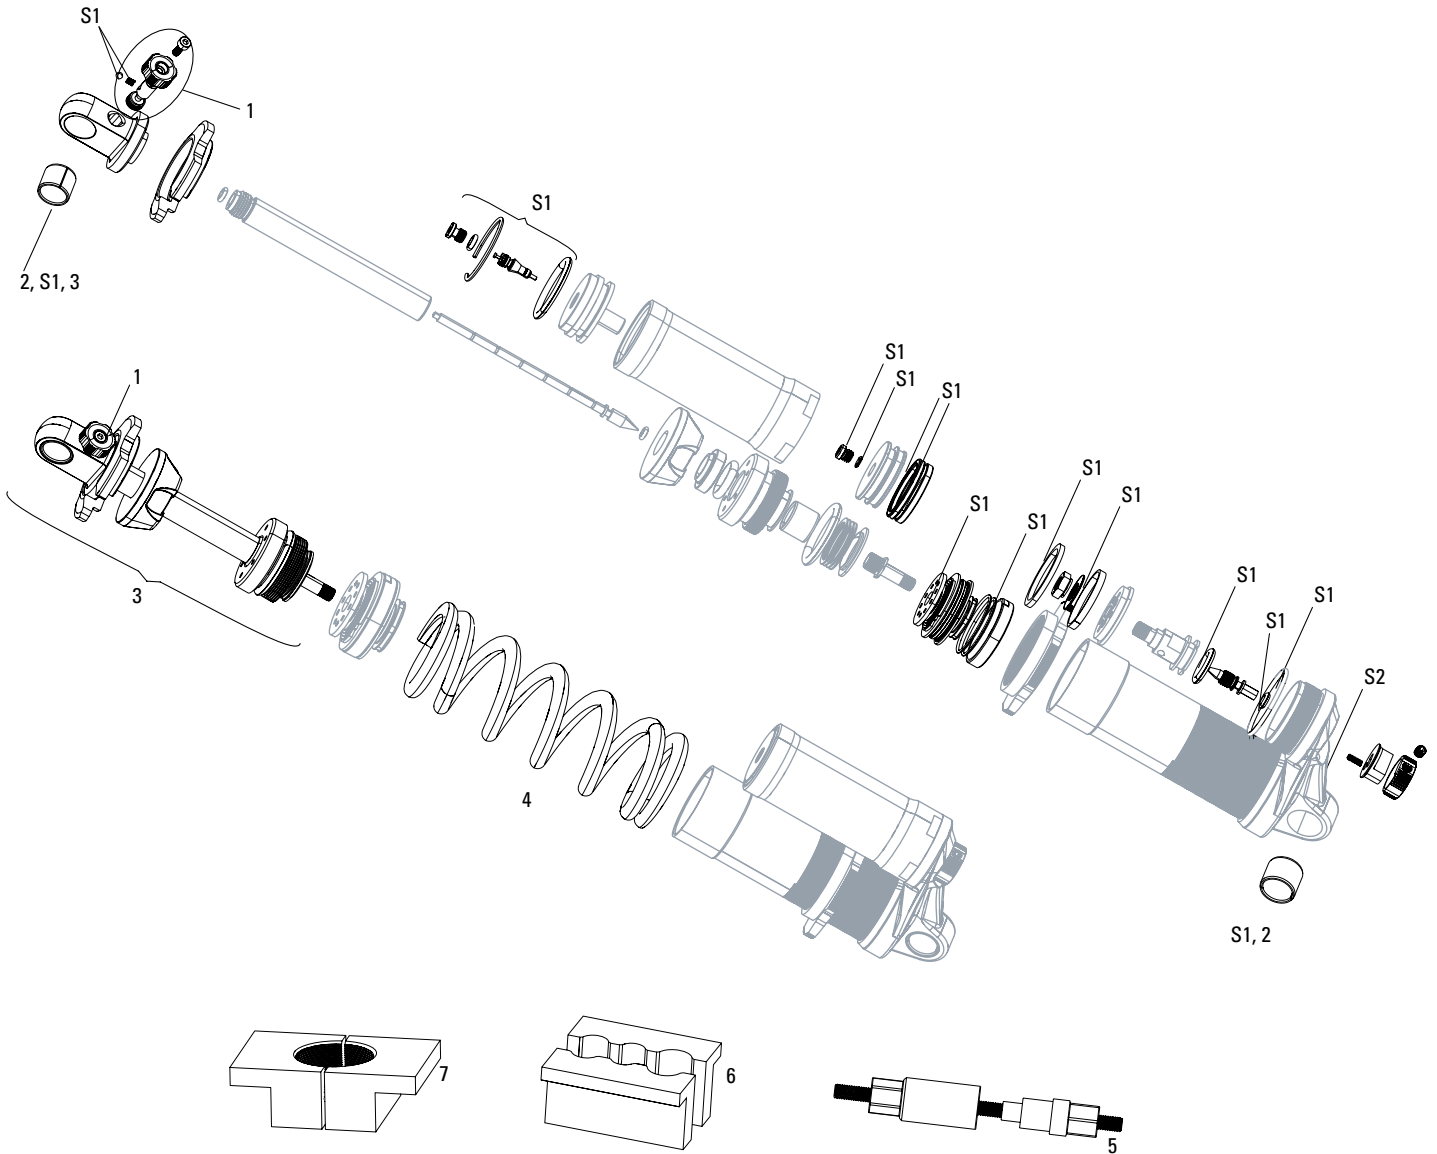

KAGE A1-A3 (2012-2018)

Note:

1. Not all service parts may be visible in exploded views. Kage Service Kit includes all o-rings, seals, glide rings, ball bearings, and detent springs.
2. Eyelet/Shaft/Sealhead assembly (item 1) does not include spring retainer.
3. Pre-2013 - If shaft / needle o-rings need to be replaced/serviced, must update to new improved Eyelet/Shaft/Sealhead assembly.
4. Kage rear shocks produced after 1 January 2013: If shaft / needle o-rings need to be replaced/serviced, must replace entire Eyelet/Shaft/Sealhead assembly.
5. Kage rear shocks produced after 1 January 2013: Feature a green sealhead scraper that is not compatible with Kage shocks produced before 1 January 2013.
6. Vivid spring is compatible with Kage. Vivid spring collar/retainer is not compatible with Kage.
7. Use 1/2"x1/2" Rear Shock Bushing/Mount Hardware Tool to remove and install eyelet bushing and mounting hardware.

SERVICE		
S1	11.4118.018.000	REAR SHOCK SERVICE KIT - GREEN SEALHEAD SCRAPER - KAGE (PRODUCED AFTER JAN 1ST 2013)
SPARES		
1	11.4115.085.010	REAR SHOCK REBOUND KNOB KIT - 2011 VIVID/VIVID AIR/KAGE (NOTCOMPATIBLE 2009-2010)
2	11.4115.013.000	REAR SHOCK EYELET BUSHING KIT -1/2"x1/2" (QTY 2)
3	11.4118.016.010	REAR SHOCK EYELET/SHAFT/SEALHEAD ASSEMBLY - 90 DEGREE REBOUND, 240X76 MEDIUM - KAGE RC (A1-A3/2012-2016)