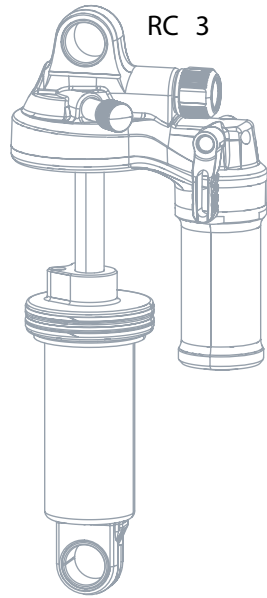

Note:

1. All 2011-2013 Monarch Plus shocks are compatible with 2011-2013 standard and high-volume air can assemblies; air can includes all seals installed.
 2. Use '1/2"x1/2" Rear Shock Bushing/Mount Hardware Tool' to remove and install eyelet bushing and mounting hardware.