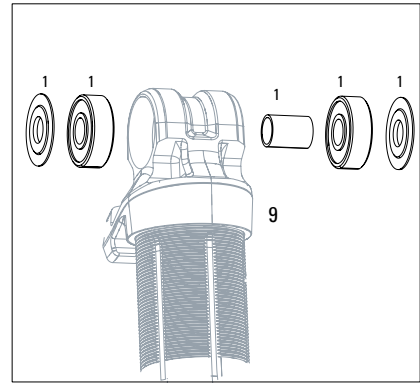

SUPER DELUXE COIL RC A1 (2018-2019)

SUPER DELUXE COIL RC A1 (2018-2019)

SERVICE	
200hr	00.4315.032.638 200 HOUR/1 YEAR SERVICE KIT (INCLUDES SEALHEAD SEALS, PISTON SEAL, GLIDE RINGS, IFP SEALS, REMOTE SPARES, GREASE) - SUPER DELUXE COIL REMOTE (2018+)
200hr	00.4315.032.639 200 HOUR/1 YEAR SERVICE KIT (INCLUDES SEALHEAD SEALS, PISTON SEAL, GLIDE RINGS, IFP SEALS, GREASE) - SUPER DELUXE COIL (2018+)

SPARES	
1	11.4118.046.000 REAR SHOCK EYELET BEARING KIT - WITH SPACERS (INCLUDES BEARINGS & SPACERS FOR BR EYELETS) - DELUXE/SUPER DELUXE BR (2017+)
2	00.4318.002.009 REMOTE - ONELOC LEFT/ABOVE, RIGHT/BELOW 10MM, REMOTE ONLY (INCLUDES REMOTE, CABLE&HOUSING)-SID.REBA,REVELATION,BLUTO,SEKTOR,RECONGOLD(2013-2017)
2	00.4318.002.010 REMOTE - ONELOC RIGHT/ABOVE, LEFT/BELOW 10MM, REMOTE ONLY (INCLUDES REMOTE, CABLE&HOUSING)-SID.REBA,REVELATION,BLUTO,SEKTOR,RECONGOLD(2013-2017)
3	11.4115.107.070 REAR SHOCK COMPRESSION KNOB KIT - SUPER DELUXE A1 (2017+)
4	11.4115.013.000 REAR SHOCK EYELET BUSHING KIT -1/2"X1/2" (QTY 2)
6	11.4118.057.000 REAR SHOCK RESERVOIR CAP - SUPER DELUXE AIR/COIL R/RC/RCR/RCT/RC3/RT
7	11.4118.057.001 REAR SHOCK RESERVOIR - 62mm -SUPER DELUXE AIR/COIL R/RC3/RCR (37.5-65)
7	11.4118.057.002 REAR SHOCK RESERVOIR - 68mm -SUPER DELUXE AIR/COIL R/RC3/RCR(67.5-75), RC/RT(37.5-65)
7	11.4118.057.003 REAR SHOCK RESERVOIR - 74mm -SUPER DELUXE AIR/COIL RCT/RC(67.5-75)
8	11.4118.057.004 REAR SHOCK RESERVOIR ASSEMBLY - 62mm, SOFT PEDAL, 380 LOCK (INCLUDES RESERVOIR, INTERNALS& LEVER) -SUPER DELUXE AIR/COIL RC3 A1+ (37.5-65)
8	11.4118.057.005 REAR SHOCK RESERVOIR ASSEMBLY - 68mm, SOFT PEDAL, 380 LOCK (INCLUDES RESERVOIR, INTERNALS& LEVER) -SUPER DELUXE AIR/COIL RC3 A1+ (67.5-75)
8	11.4118.057.006 REAR SHOCK RESERVOIR ASSEMBLY - 62mm, 380 LOCK (INCLUDES RESERVOIR, INTERNALS & REMOTE SPOOL) - SUPER DELUXE AIR/COIL RCR/RTR A1+ (37.5-65)
8	11.4118.057.007 REAR SHOCK RESERVOIR ASSEMBLY - 68mm, 380 LOCK (INCLUDES RESERVOIR, INTERNALS & REMOTE SPOOL) - SUPER DELUXE AIR/COIL RCR/RTR A1+ (67.5-75)
8	11.4118.057.008 REAR SHOCK RESERVOIR ASSEMBLY - 68mm, 380 LOCK (INCLUDES RESERVOIR, INTERNALS& LEVER) -SUPER DELUXE AIR/COIL RCT A1+ (37.5-65)
8	11.4118.057.009 REAR SHOCK RESERVOIR ASSEMBLY - 74mm, 380 LOCK (INCLUDES RESERVOIR, INTERNALS& LEVER) -SUPER DELUXE AIR/COIL RCT A1+ (67.5-75)
8	11.4118.057.010 REAR SHOCK RESERVOIR ASSEMBLY - 68mm, 380 LOCK (INCLUDES RESERVOIR, INTERNALS& LEVER) -SUPER DELUXE AIR/COIL RC A1+ (37.5-65)
8	11.4118.057.011 REAR SHOCK RESERVOIR ASSEMBLY - 74mm, 380 LOCK (INCLUDES RESERVOIR, INTERNALS& LEVER) -SUPER DELUXE AIR/COIL RC A1+ (67.5-75)
9	11.4118.060.000 REAR SHOCK EYELET/DAMPER BODY - METRIC COIL, TRUNNION, 55 - SUPER DELUXE COIL A1-A2 (2018-2019)
9	11.4118.060.001 REAR SHOCK EYELET/DAMPER BODY - METRIC COIL, TRUNNION, 65 - SUPER DELUXE COIL A1-A2 (2018-2019)
9	11.4118.060.002 REAR SHOCK EYELET/DAMPER BODY - METRIC COIL, TRUNNION, 75 - SUPER DELUXE COIL A1-A2 (2018-2019)