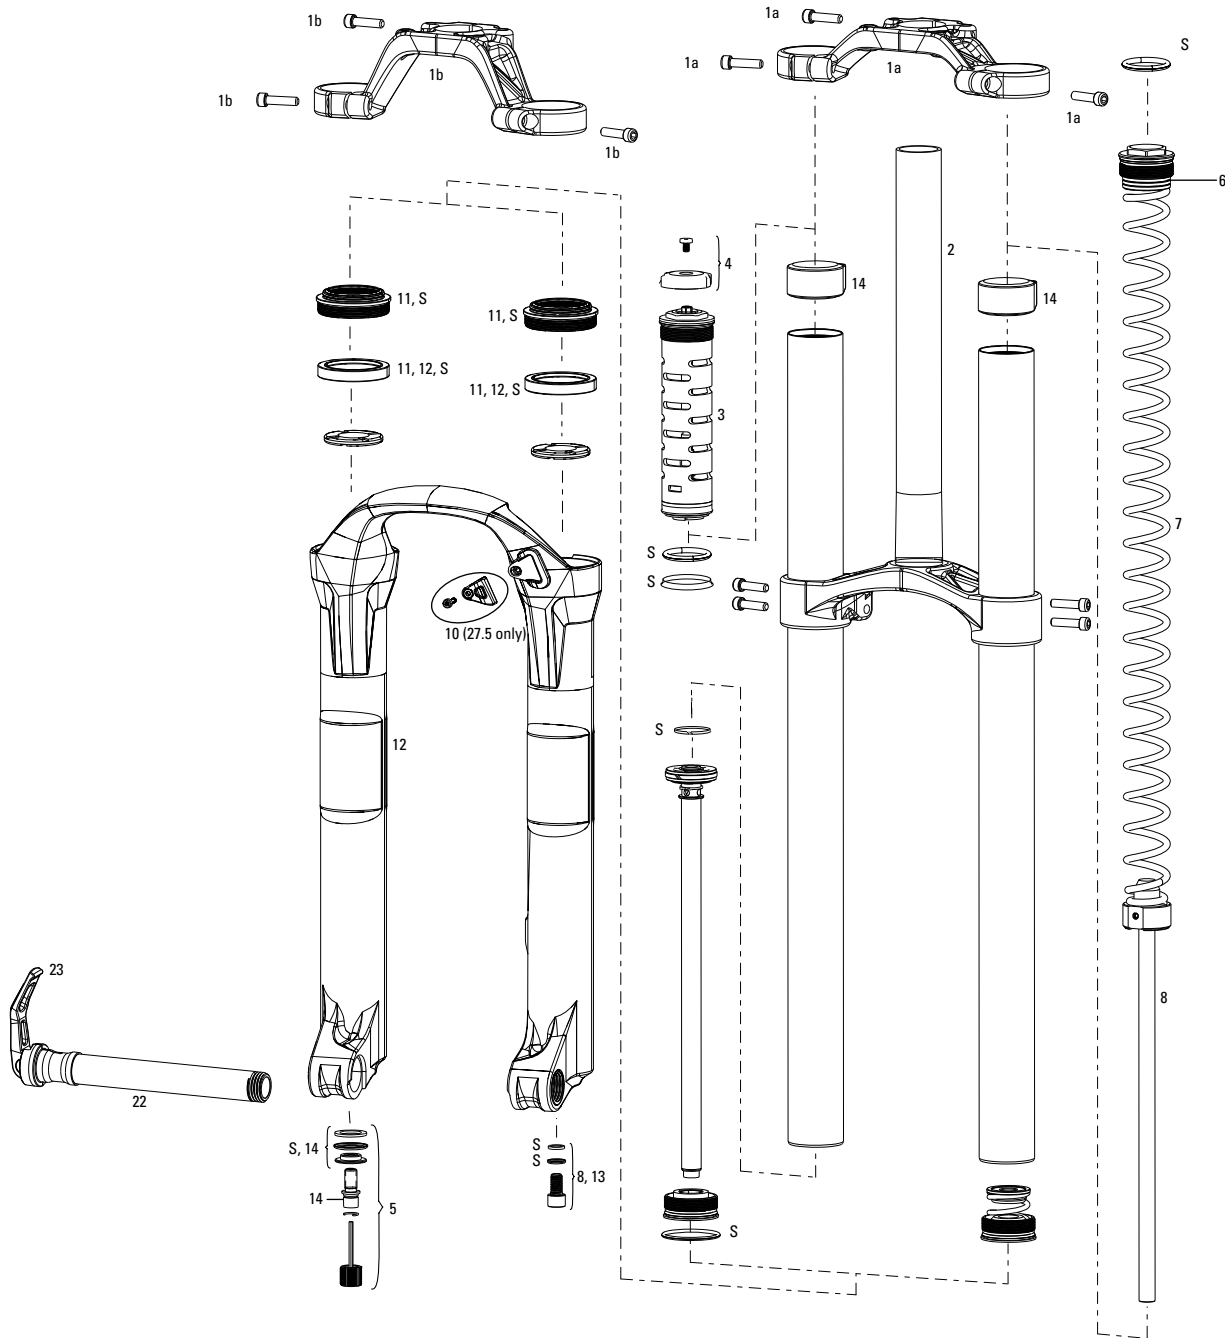

DOMAIN DUAL CROWN A1-A3 (2007-2017)

Note:

1. Full service kits include replaceable o-rings, glide rings, retaining rings, crush washers, crush washer retainers and shaft bolts/nuts. All air service kits include replacement schrader valve cores. Not all service parts are pictured. All basic service kits include the following replaceable wear items: o-rings, glide rings, dust seals, and foam rings.
2. Domain (single-crown) lower legs are NOT compatible with Domain Dual Crown.
3. Domain Dual Crown 26" forks have a 160 post mount brake and 27.5" forks have a 200mm post mount brake.
4. Aftermarket forks with Medium spring installed. Soft and Firm tuning springs are included in fork box.
5. A complete decal and maxle overview can be found in back of the catalog.