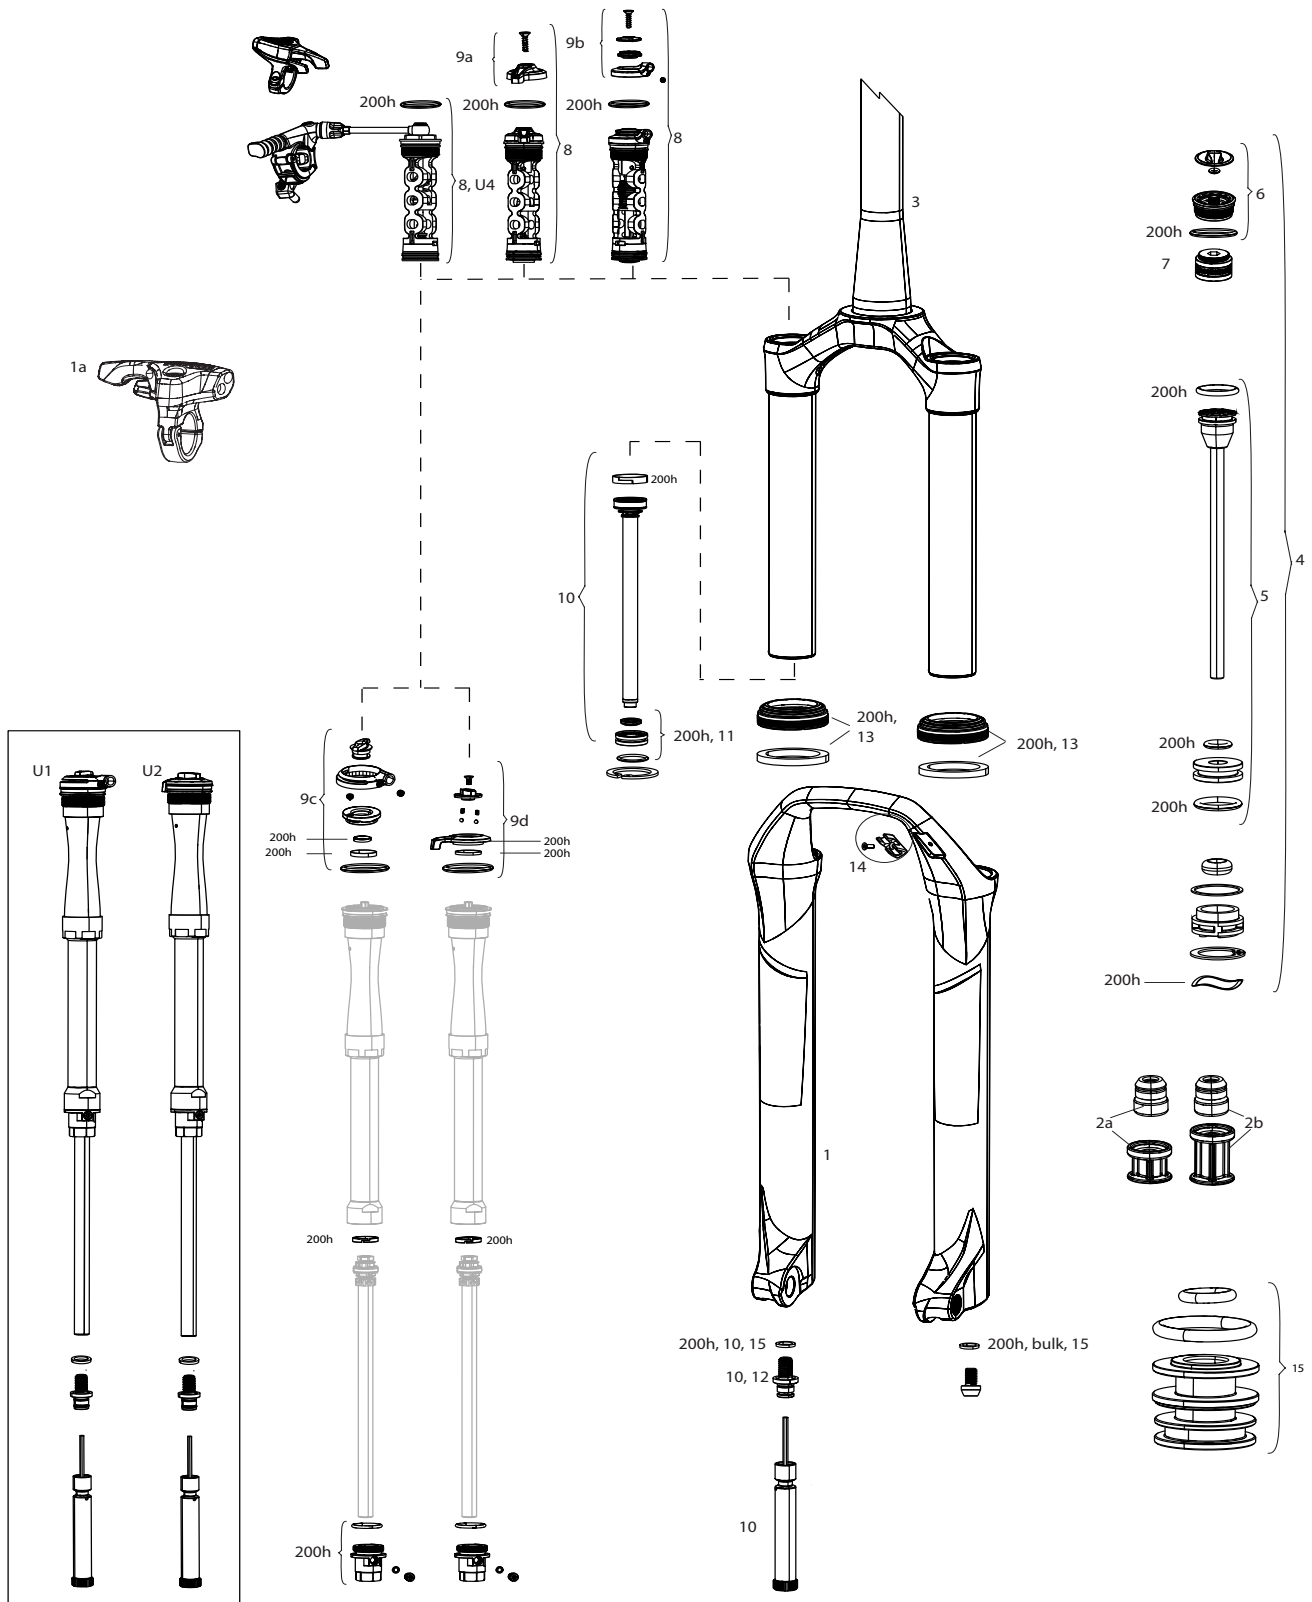

SID RLC A1/ XX/RL B1 80-100mm (2017-2018)

Note:

1. 2017 SID models use a hour based service interval, see www.sram.com/service for more info.
2. Convert from Crown Adjust to Cable Remote Adjust: Remote compression damper, remote compression adjuster spool, cable clamp and remote lever assembly.
3. Solo Air internals require Solo Air CSU; Solo Air internals are not compatible with Dual Air CSU. Dual Air internals require Dual Air CSU; Dual Air internals are not compatible with Solo Air CSU.
4. SID chassis and internals may be travel-specific. See part kit descriptions for identification.
5. 2013+ XLoc remote uses Reverb hydraulic fluid. Use fluid indicated on fork top cap.
6. Decal and Maxle pages can be found in back of the catalog.