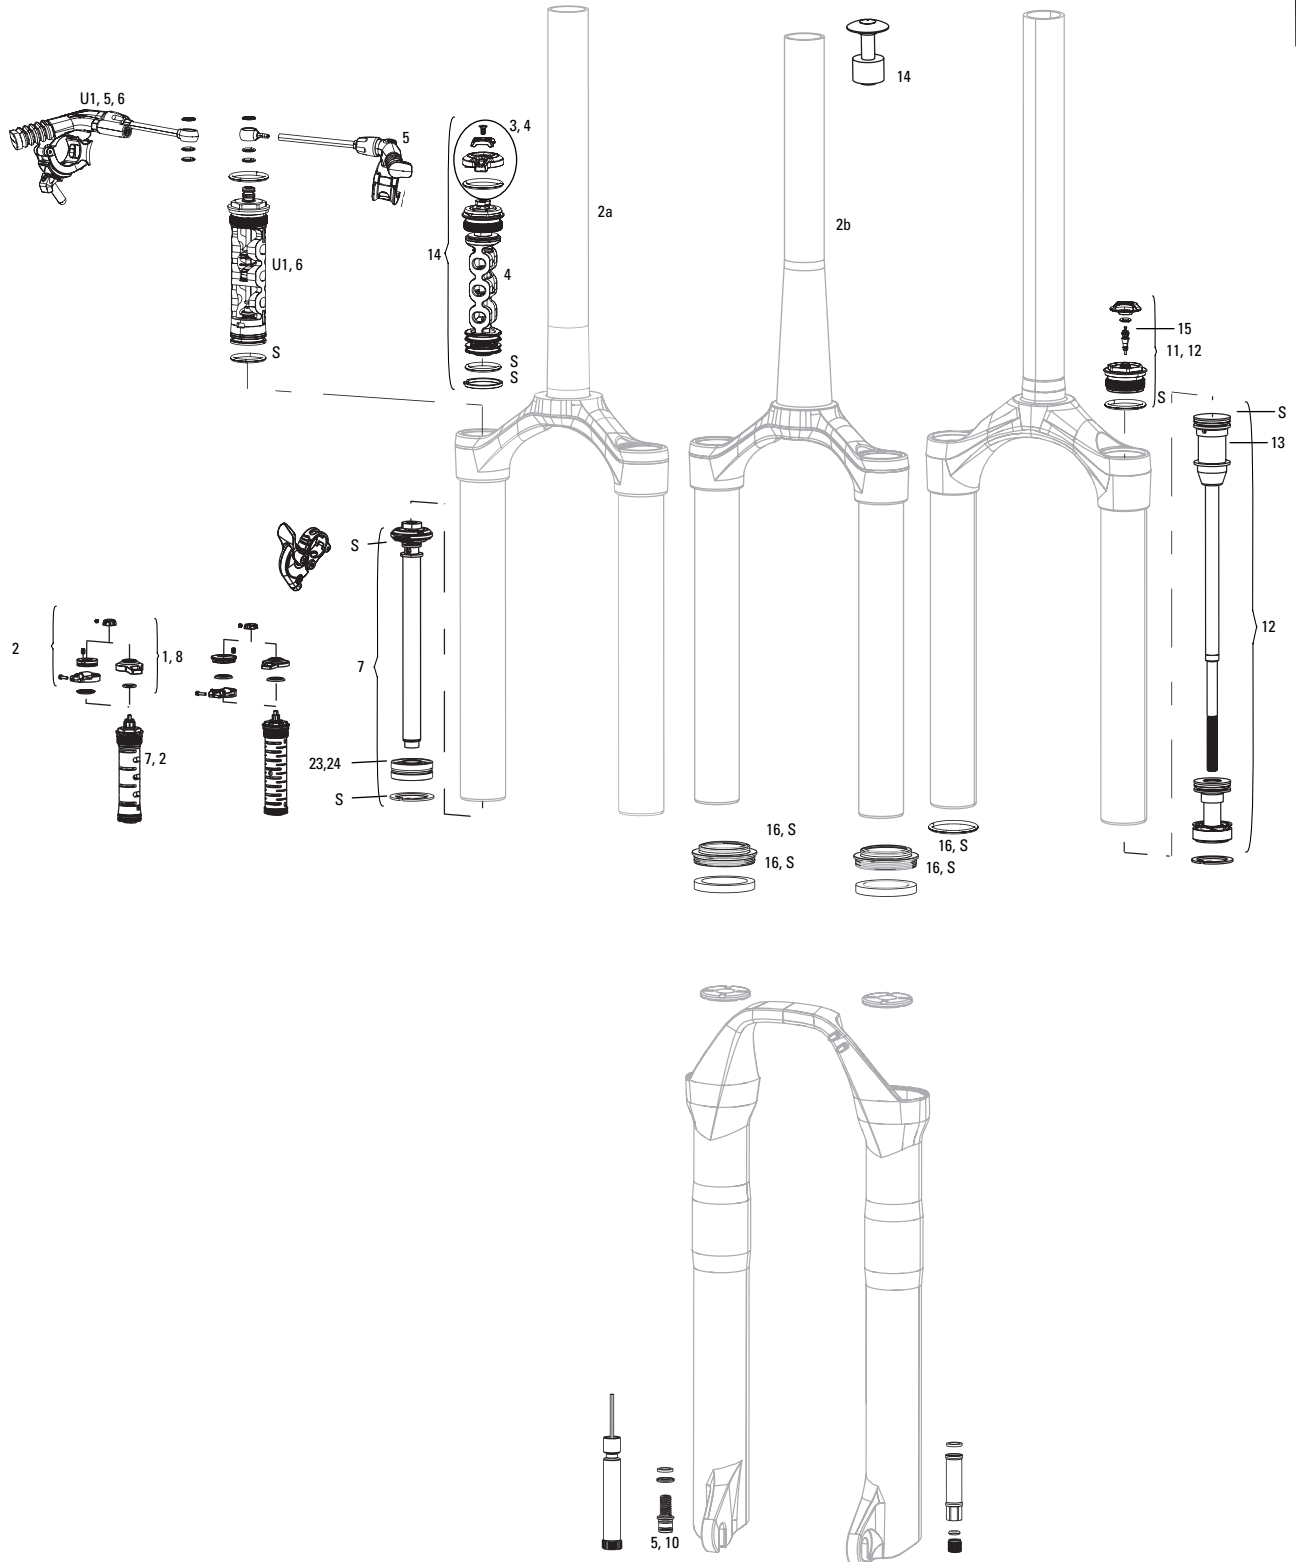

SID A - 80mm/100mm (2008-2014)

Note:

1. Full service kits include replaceable o-rings, glide rings, retaining rings, crush washers, crush washer retainers and shaft bolts/nuts. All air service kits include replacement schrader valve cores. Not all service parts are pictured. All basic service kits include the following replaceable wear items: o-rings, glide rings, dust seals, and foam rings.
2. Rebound damper and spring shaft kits include crush washers, crush washer retainers and shaft bolts, as well as upper tube retaining rings and rebound adjuster knob.
3. Solo Air internals, Solo Air CSU and SID B lower legs are NOT compatible with SID A. Use only Dual Air internals, Dual Air CSU and SID A lower legs.
4. 2013-2014 SID WC and XXWC 1 1/8" feature Dual Air and are not compatible with Solo Air.
5. SID A: upper tube inner diameter = 27.8mm. SID B: upper tube inner diameter = 28.2mm
6. Maximum fork travel = 100mm. Upper tube gradient includes ONLY 100mm and 80mm.
  - Internals and chassis parts designed for SIDB (120mm max travel) are NOT compatible.
  - Please note kit description travel specifications before ordering.
7. Decal and Maxle pages can be found in back of the catalog.