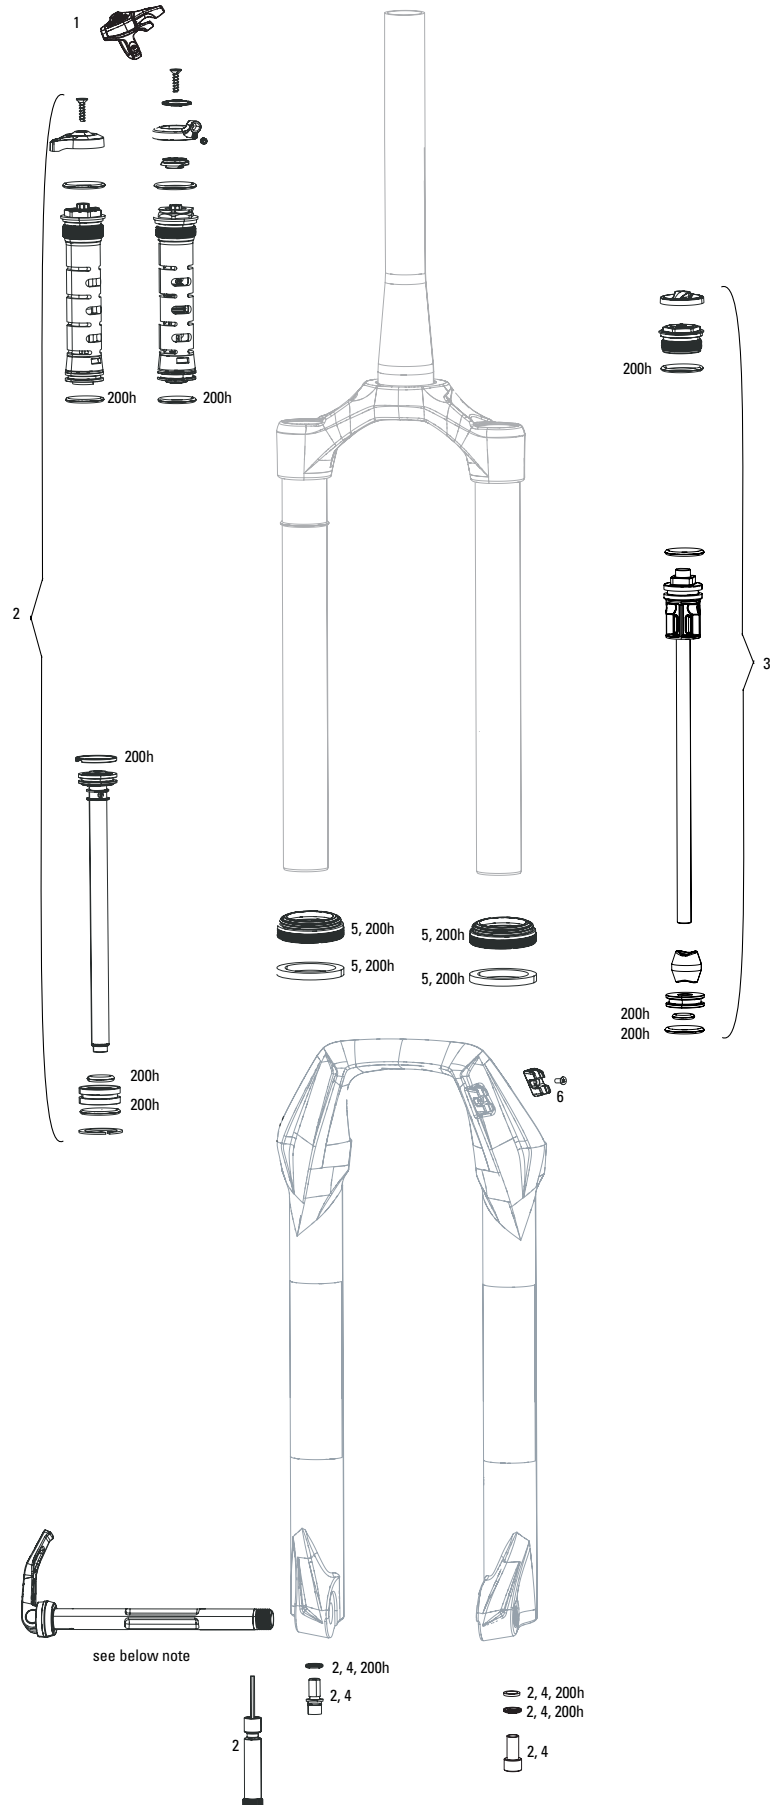

SERVICE	
FS1	11.4015.445.000 FORK SERVICE KIT - RECON 2010/ RECON GOLD 2011
FS2	11.4018.016.000 FORK SERVICE KIT - FULL SERVICE SOLO AIR (INCLUDES AIR SEALS, DAMPER SEALS & HARDWARE) - RECON GOLD SOLO AIR (2013-2016)
ns	00.4315.032.030 AM FORK SERVICE KIT, BASIC (INCLUDES DUST SEALS, FOAM RINGS,O-RING SEALS) - RECON GOLD COIL (2012-2016)
ns	00.4315.032.040 AM FORK SERVICE KIT, BASIC (INCLUDES DUST SEALS, FOAM RINGS,O-RING SEALS) - RECON GOLD SOLO AIR (2012-2016)
ns	00.4315.032.460 AM FORK SERVICE KIT, BASIC (INCLUDES DUST SEALS, FOAM RINGS,O-RING SEALS) - RECON GOLD A3(2013-2016)
CSU	
1	11.4018.008.403 FORK CSU - SOLO AIR 29 51OFF-SET ALUMINUM TAPER DIFFUSION BLACK - RECON GOLD B1
DAMPER REMOTES	
2	00.4318.002.009 REMOTE - ONELOC LEFT/ABOVE, RIGHT/BELOW 10MM, REMOTE ONLY (INCLUDES REMOTE, CABLE&HOUSING)-SID,REBA,REVELATION,BLUTO,SEKTOR,RECONGOLD(2013-2017)
2	00.4318.002.010 REMOTE - ONELOC RIGHT/ABOVE, LEFT/BELOW 10MM, REMOTE ONLY (INCLUDES REMOTE, CABLE&HOUSING)-SID,REBA,REVELATION,BLUTO,SEKTOR,RECONGOLD(2013-2017)
3	11.4308.848.000 REMOTE - POPLOC LEFT (17mm CABLE PULL, NOT COMPATIBLE WITH 2013+ MOCO)
3	11.4309.207.000 REMOTE - POPLOC RIGHT (17mm CABLE PULL, NOT COMPATIBLE WITH 2013+ MOCO)
4	11.4308.849.000 REMOTE - POPLOC LEFT ADJUSTABLE (17mm CABLE PULL, NOT COMPATIBLE WITH 2013+ MOCO)
4	11.4309.208.000 REMOTE - POPLOC RIGHT ADJUSTABLE (17mm CABLE PULL, NOT COMPATIBLE WITH 2013+ MOCO)
ASSEMBLIES	
5	11.4018.009.048 FORK DAMPER ASSEMBLY - CROWN TURNKEY 26,27.5,29 80-150 (INCLUDES RIGHT SIDE INTERNALS) - SEKTOR GOLD/RECON GOLD SOLO AIR A1-B1
6	11.4018.009.049 FORK DAMPER ASSEMBLY - REMOTE 10mm (2013+ PUSHLOC, ONELOC, TWISTLOC) TURNKEY 26,27.5,29 80-150 (INCLUDES RIGHT SIDE INTERNALS) - SEKTOR GOLD/RECON GOLD SOLO AIR A2-B1
7	11.4018.009.046 FORK DAMPER ASSEMBLY - CROWN MOCO RL 26/27.5/29 80-150mm (INCLUDES RIGHT SIDE INTERNALS)- SEKTOR GOLD/RECON GOLD RL SOLO AIR A1-B1
8	11.4018.009.047 FORK DAMPER ASSEMBLY - REMOTE 10mm (2013+ PUSHLOC, ONELOC, TWISTLOC) MOCO RL 26,27.5,29 80-150mm (INCLUDES RIGHT SIDE INTERNALS) - SEKTOR GOLD/RECON GOLD SOLO AIR A2-B1
KNOBS AND SPOOLS	
9	11.4015.461.010 FORK COMPRESSION DAMPER KNOB KIT - CROWN MOCO (INCLUDES SCREW) - REBA RL (2012-2016)/RECON, SEKTOR GOLD (2011-2016)
10	11.4015.461.020 FORK COMPRESSION DAMPER KNOB KIT - REMOTE 10/17MM TK/MOCO (INCLUDES SPOOL, CABLE STOP, SCREW) - REBA RL (2012 2016)/RECON, SEKTOR GOLD (2011-2016)
11	11.4015.461.050 FORK COMPRESSION DAMPER KNOB KIT - CROWN TURNKEY - RECON/SEKTOR/30 GOLD/30 SILVER/XC32/XC30 A1-A3
12	11.4018.011.002 FORK COMPRESSION DAMPER KNOB KIT - REMOTE 10mm (2013+ PUSHLOC, ONELOC, TWISTLOC) TURNKEY - RECON GOLD A1-A3 (2011-2017) / SEKTOR A1-B1 (2011-2018)/REBA A1-A5 (2012-2017)
14	11.4015.353.000 FORK DAMPER SEALHEAD ASSEMBLY - MOCO 32mm - REBA 2008, REVELATION 2006-2009,RECON 2006-2010, RECON GOLD 2011,PIKE 2005-2010
15	11.4310.645.000 FORK REBOUND DAMPER KNOB KIT - (INCLUDES ADJUSTER KNOB & BOLT) RED SHORT 26" - REBA (2009-2011), REVELATION 2009/TORA/RECON (2011-2012)/ SEKTOR (2011-2012)
16	11.4015.404.010 FORK REBOUND DAMPER KNOB KIT - (INCLUDES ADJUSTER KNOB & BOLT) ALUMINUM RED LONG - (USE WITH MAXLE LOWER LEG)
SPRING	
17	11.4309.336.000 FORK SPRING COIL ISOLATOR KIT - (INCLUDES 3 HEAT-SHRINK COIL TUBES) REDUCES NOISE AND CHATTER
18	11.4018.012.001 FORK SPRING AIR TOP CAP - 32MM (ALUMINUM UPPER TUBES ONLY) - RECON GOLD A1-A3/SEKTOR A1-B1
19	11.4015.444.010 FORK SPRING SOLO AIR ASSEMBLY - RECON XC 2010/SL/RACE, RECON GOLD A1-A3 (2011- 2017)
20	11.4018.010.040 FORK SPRING SOLO AIR ASSEMBLY - 100MM-26/27.5/29 (INCLUDES TOP CAP, AIR PISTON, SHAFT BOLT) - RECON GOLD
MAXLE	
21	00.4315.013.010 AXLE MAXLE LITE FRONT MTB 20X110 LENGTH 158MM THREAD LENGTH 9MM THREAD PITCH M20X2.0 - 32MM CHASSIS (2011-2016)
22	00.4318.005.002 AXLE MAXLE LITE FRONT MTB, 15X100, LENGTH 148MM, THREAD LENGTH 9MM, THREAD PITCH M15X1.50 - SID/REBA/REVELATION/RECON/SEKTOR/XC32
23	00.4318.005.018 AXLE MAXLE STEALTH FRONT MTB, 15X100, LENGTH 148MM, THREAD LENGTH 9MM, THREAD PITCH M15X1.50 (NOT COMPATIBLE WITH RS-1) - STANDARD
ns	11.4318.004.001 AXLE MAXLE - LITE 15mm XC LEVER ASSEMBLY
SPARES	
24	11.4015.450.000 FORK SPRING TRAVEL SPACERS - ALL TRAVEL SPACER KIT (NOT COMPATIBLE WITH SID/REBA/REVELATION SOLO AIR SPRING)
25	00.4318.002.011 REMOTE UPGRADE KIT - ONELOC RIGHT/ABOVE, LEFT/BELOW 10MM MCRL PUSH TO CLOSE (INCLUDES REMOTE, COMP DAMPER, CABLE&HOUSING)-RECONGOLD/SEKTORGOLD(2013 -2016)
26	11.4308.327.002 AIR VALVE KIT - SCHRADER CORE (QTY 2) - FORKS/SHOCKS/REVERB
27	11.4015.534.010 FORK HOSE CLAMP - PIKE/LYRIK/YARI/SID/REVELATION/BOXSER/XC30/30G/30S/RECON/SEKTOR/BLUTO/REBA/35G
ns	11.4307.469.000 FORK BRAKE POST KIT - STEEL (QTY 2)
28	11.4310.290.000 FORK DUST WIPER KIT - 32mm GREY (INCLUDES FLANGED DUST WIPERS & 10mm FOAM RINGS) - REVELATION/ARGYLE/SEKTOR/TORA/RECON/XC32
29	11.4310.465.000 FORK SHAFT FASTENER KIT - (INCLUDES SHAFT BOLTS & CRUSH WASHERS)
bulk	11.4015.259.000 FORK CRUSH WASHERS - 8mm (QTY 50)
bulk	11.4015.260.000 FORK CRUSH WASHER RETAINER - 8mm (QTY 50)
bulk	11.4310.695.000 FORK DUST WIPER KIT - 32mm GREY (INCLUDES FLANGED DUST WIPERS) (QTY 20) - SID/REVELATION/REBA/ARGYLE/SEKTOR/TORA/RECON/XC32
bulk	11.4310.698.000 FORK FOAM RING KIT - 32mm X 10mm (QTY 20) - REVELATION/ARGYLE/SEKTOR/TORA/RECON/XC32
bulk	11.4310.697.000 FORK FOAM RING KIT - 32mm X 3.5mm (QTY 20) - SID/REBA/PIKE 2005-2006
TOOLS/GREASE/FLUIDS	
ns	00.4315.023.010 HIGH-PRESSURE FORK/SHOCK PUMP (300 PSI MAX) ROCKSHOX
ns	00.4315.022.010 SCHRADER VALVE REMOVAL TOOL ROCKSHOX
ns	11.4315.021.020 ROCKSHOX SUSPENSION OIL, 5WT, 120ML BOTTLE - FORK DAMPER

Note:
Decal and Maxle pages can be found in back of the catalog.