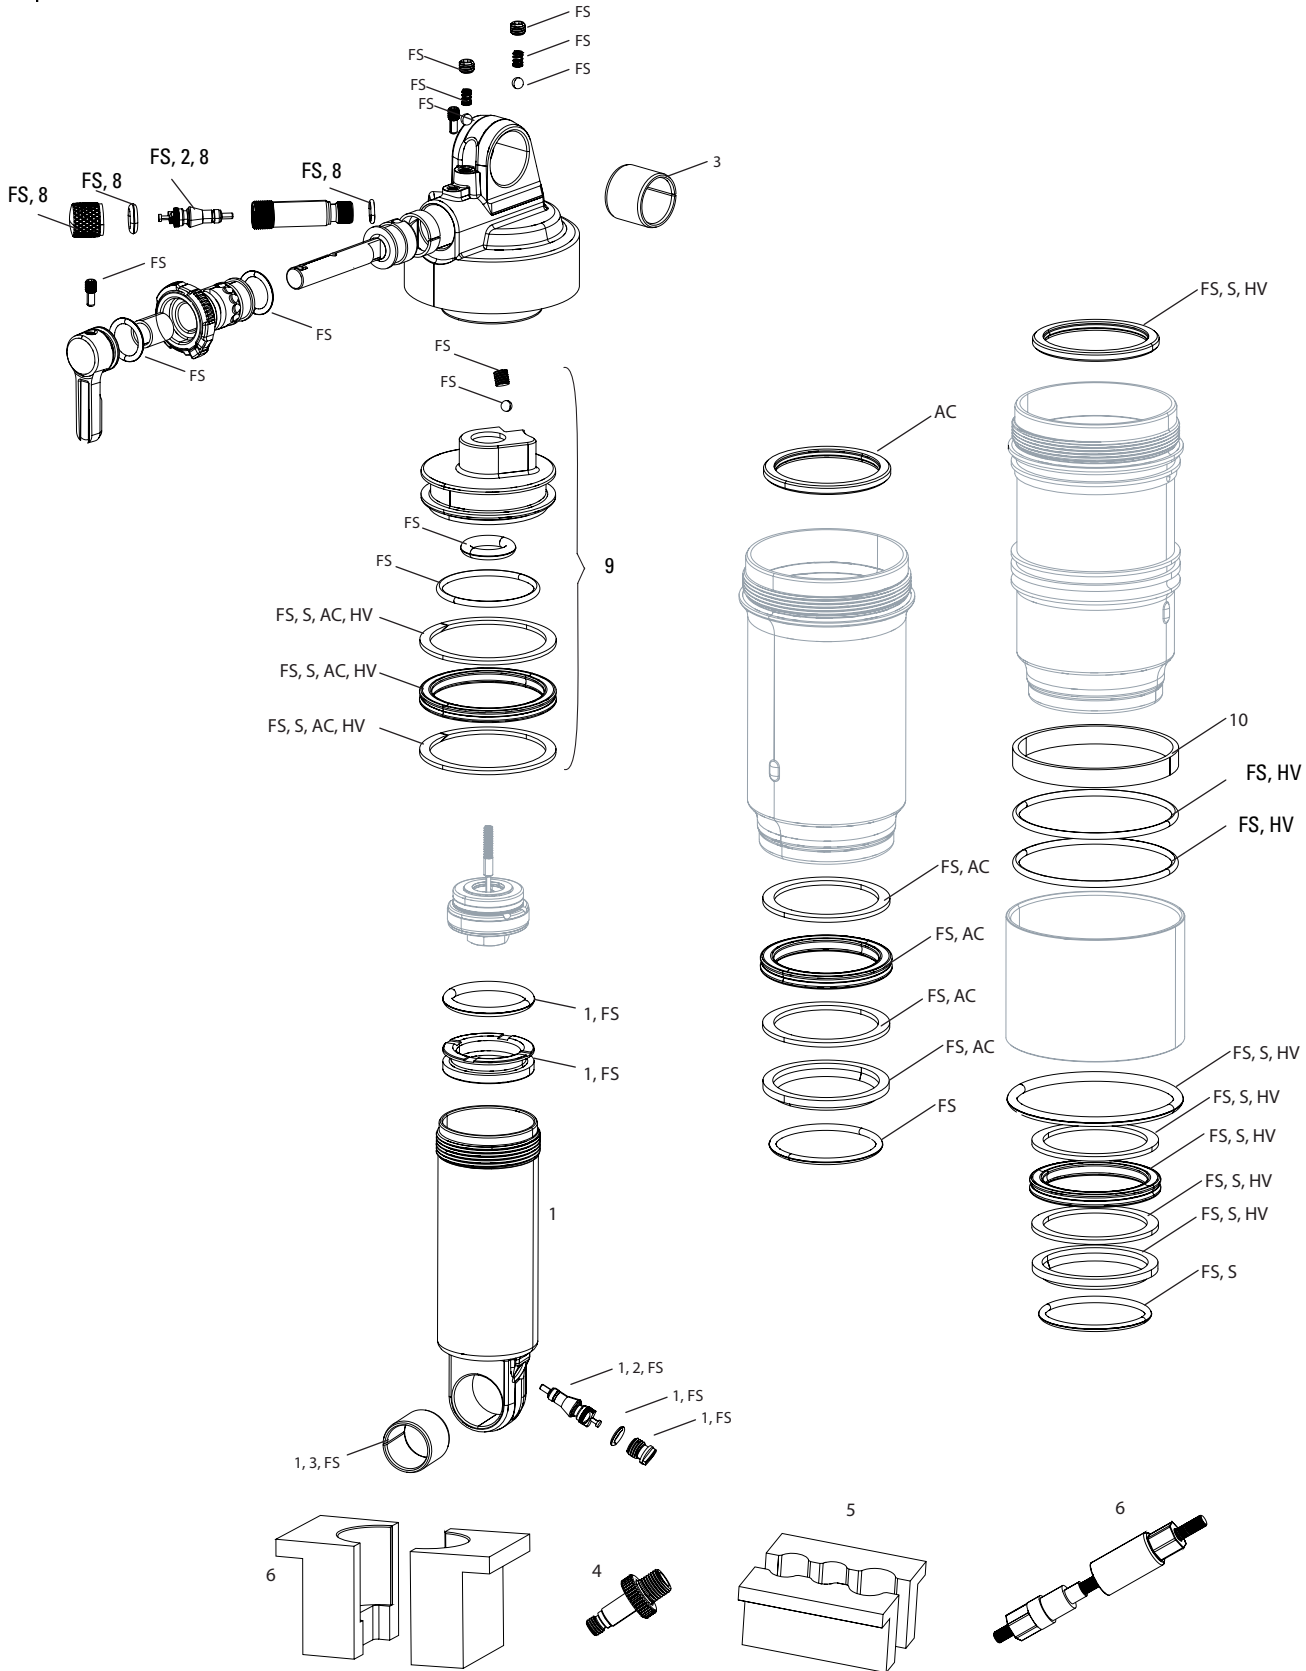

MONARCH RT3 (2013)

Note:

1. 2013 Monarch RT3 parts, including air cans, are not compatible with pre-2013 Monarch rear shocks.
2. 2013 Monarch RT3 shaft and shaft adjuster rod are not serviceable. Do not attempt to disassemble.
3. Use 1/2"x1/2" Rear Shock Bushing/Mount Hardware Tool to remove and install eyelet bushing and mounting hardware.