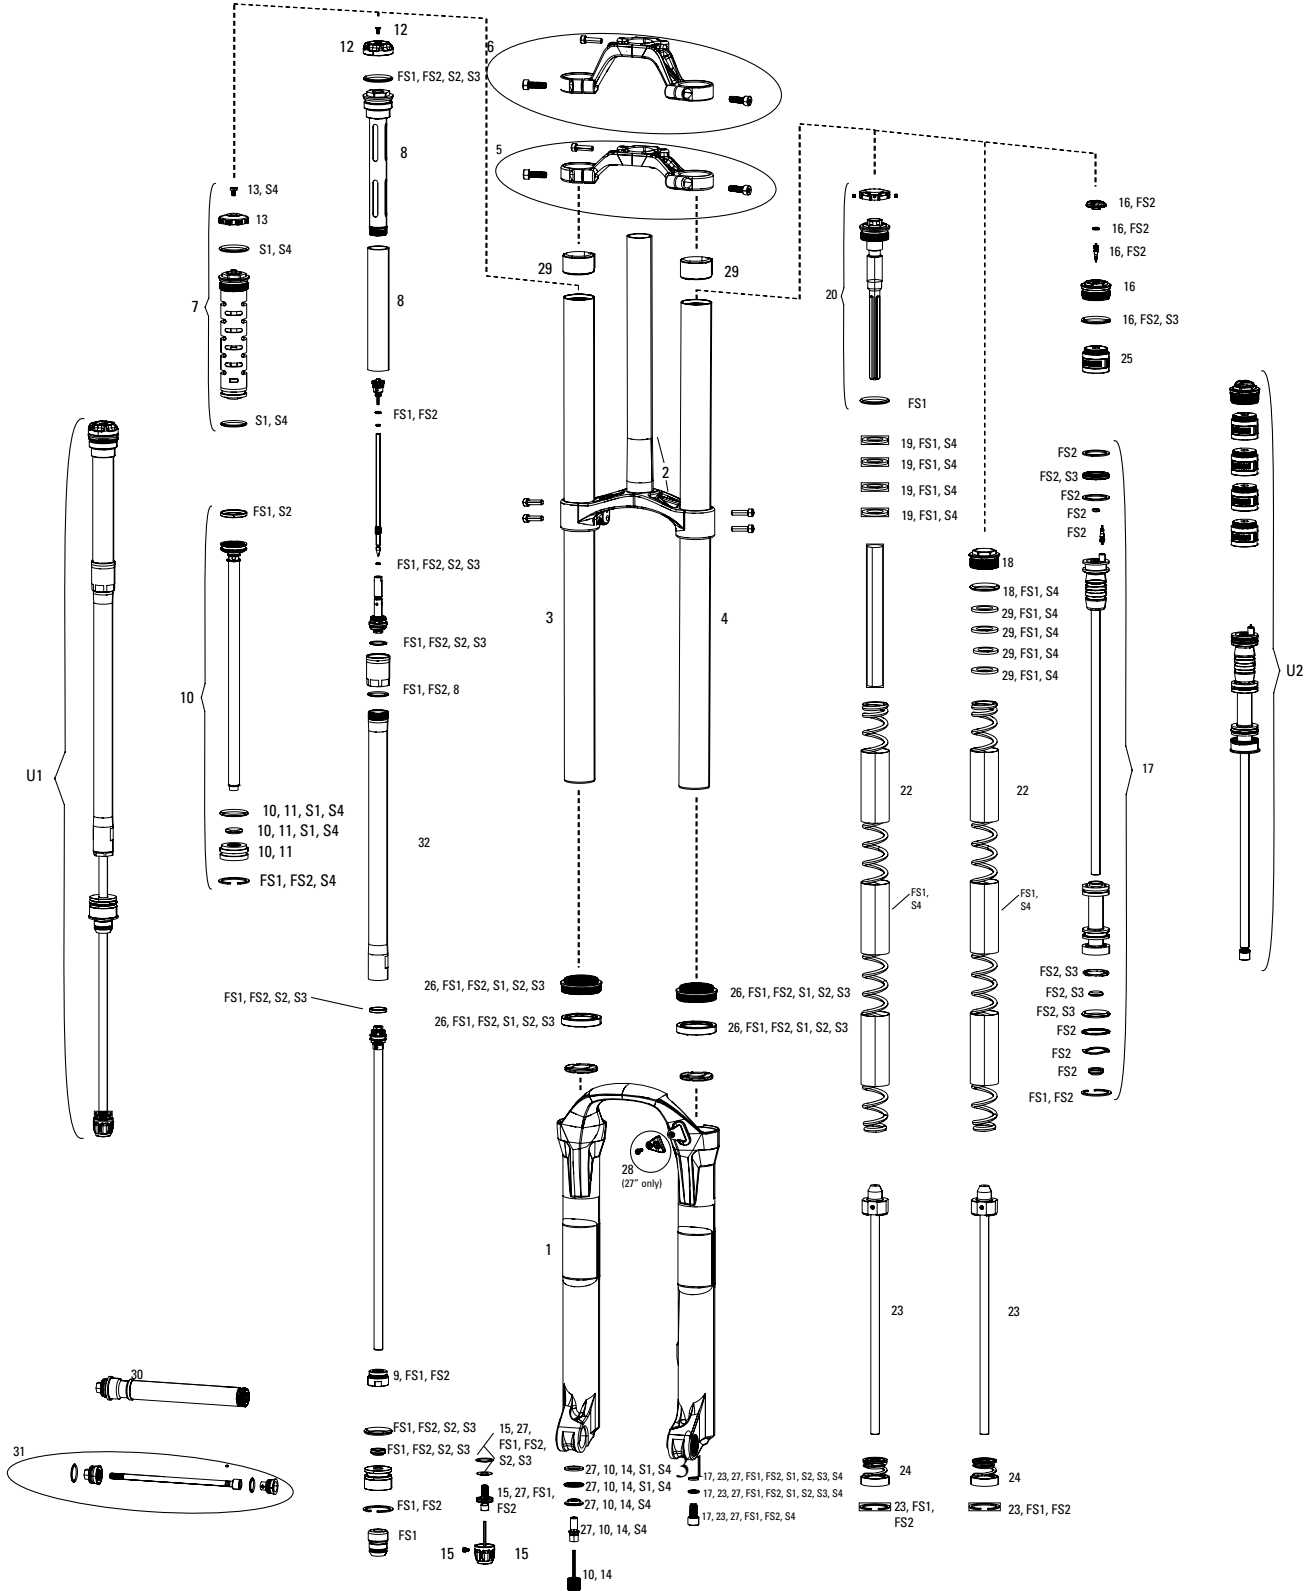

BOXXER 35mm B1-B2 (2015-2018)

Note:

1. Full service kits include replaceable o-rings, glide rings, retaining rings, crush washers, crush washer retainers and shaft bolts/nuts. All air service kits include replacement schrader valve cores.
2. BoXXer 26" forks have a 160 post mount brake and 27.5" forks have a 200mm post mount brake.
3. For Bottomless Token options, please see the respective page listed in the index.
4. A complete decal and maxle overview can be found in back of the catalog.