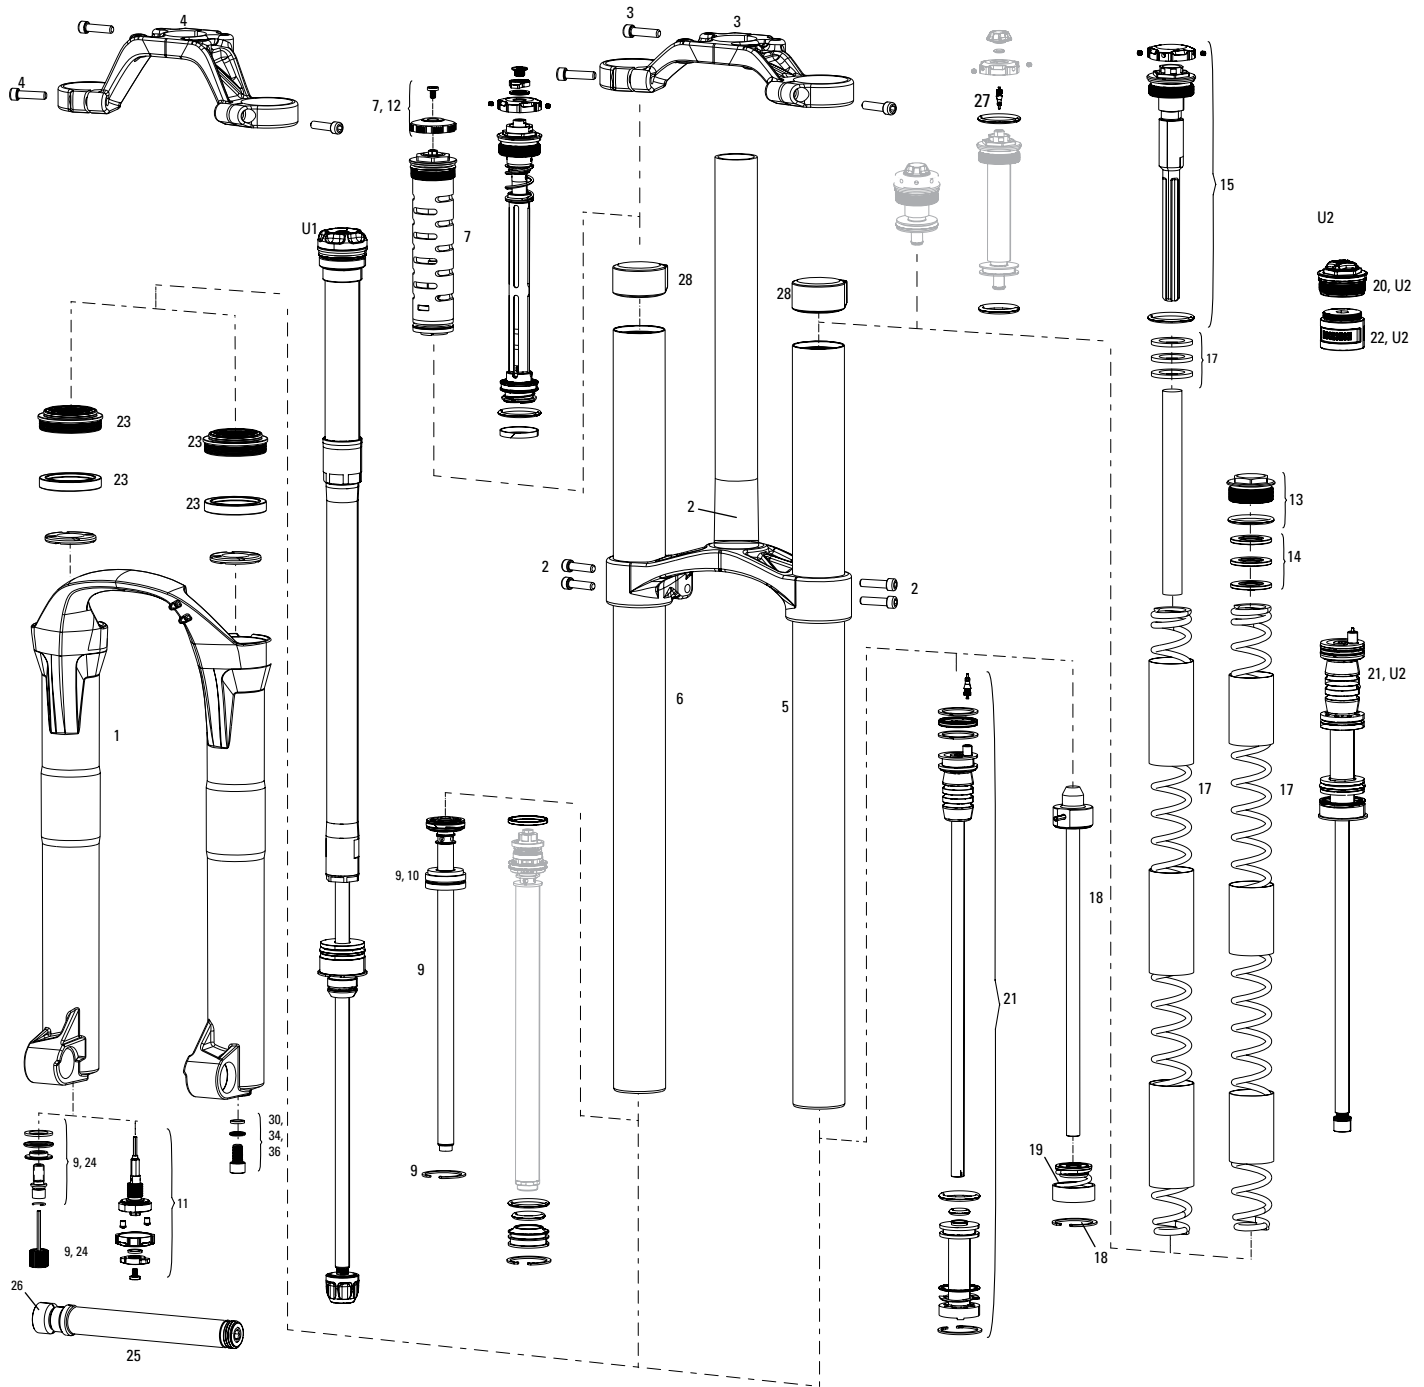

BOXXER 35mm A1-A2 (2010-2014)

Note:

1. Full service kits include replaceable o-rings, glide rings, retaining rings, crush washers, crush washer retainers and shaft bolts/nuts. All air service kits include replacement schrader valve cores. Not all service parts are pictured.
2. 2011-2012 R2C2/World Cup compression and rebound dampers must be used together and cannot be used with either 2010 compression or 2010 rebound damper.
3. World Cup Solo Air Retro kit (2010 to 2011+ air internals) is compatible only with 2010 BoXXer upper tube. 2011+ BoXXer straight-wall upper is only compatible with 2011+ BoXXer Solo Air spring assembly and top cap; must replace Solo Air spring assembly and top cap when using 2011+ BoXXer straight-wall upper tube.
4. When Using Newer Lower Leg on Montion Control Fork, remove casting plug.
5. A complete decal and maxle overview can be found in back of the catalog.