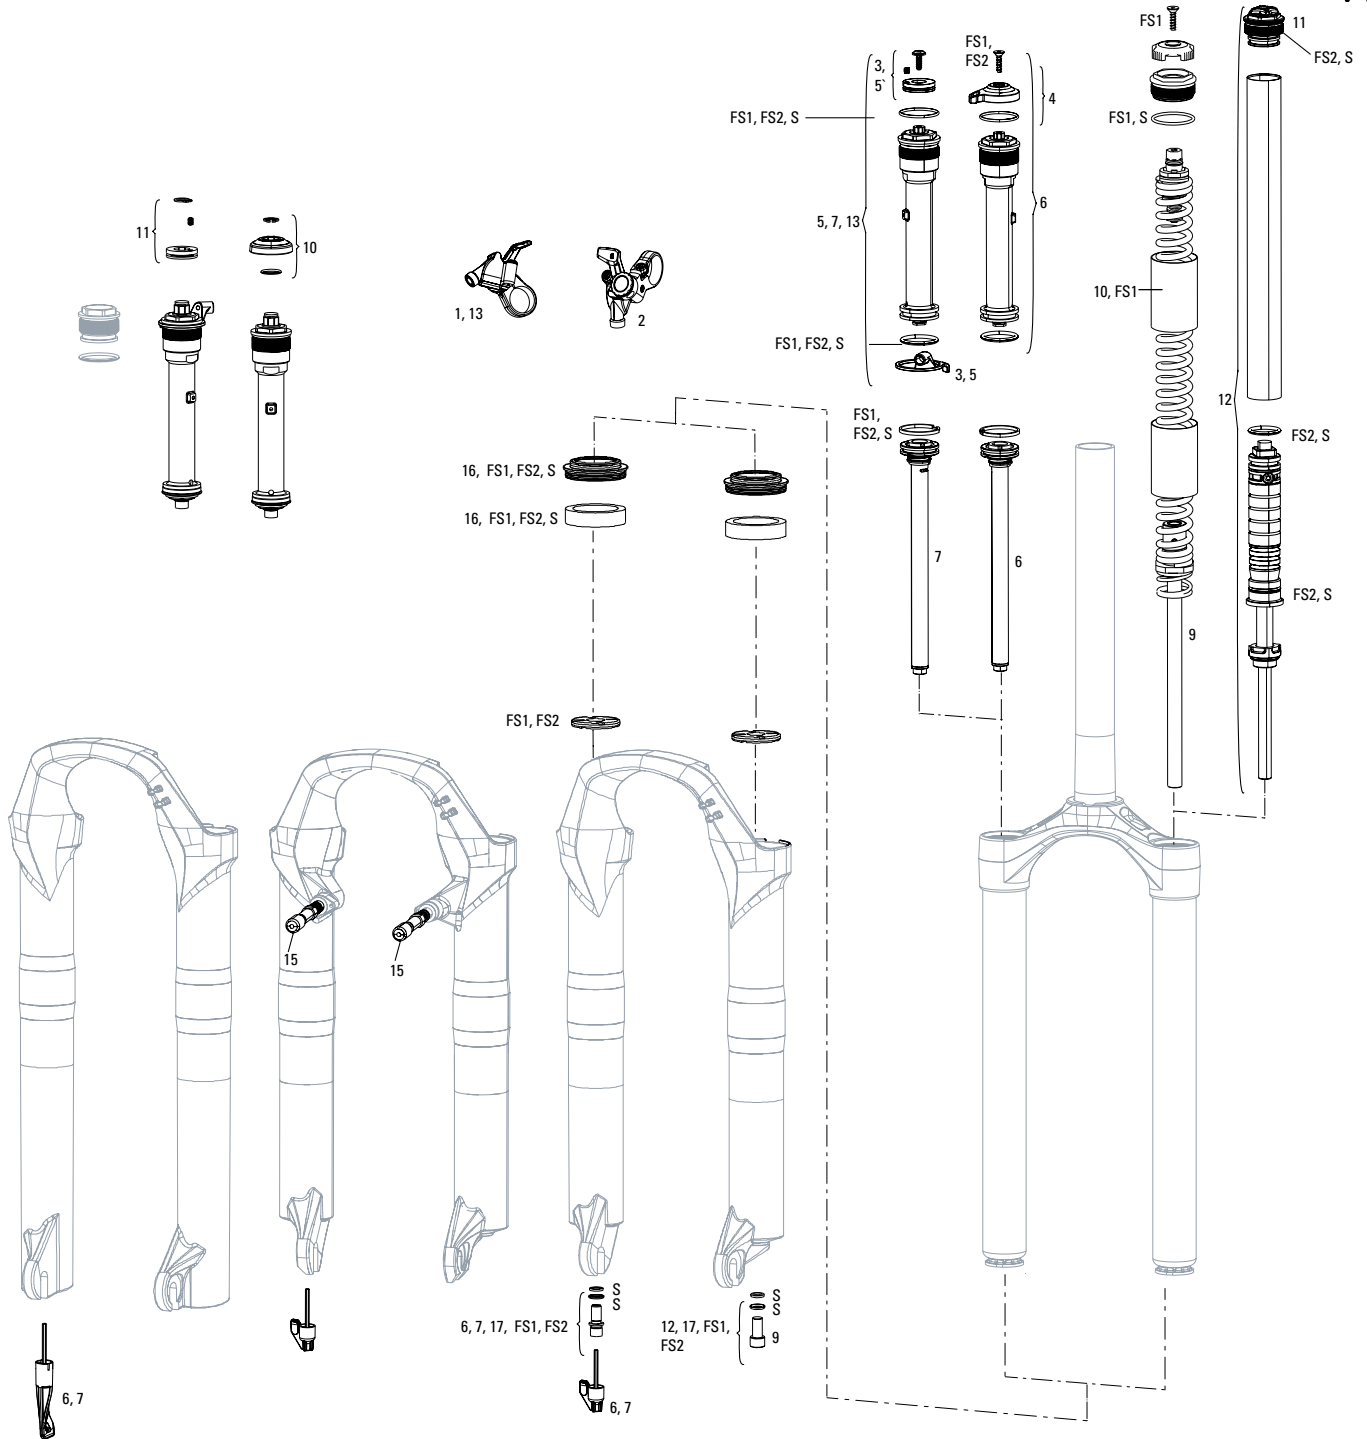

Note:

1. Full service kits include replaceable o-rings, glide rings, retaining rings, crush washers, crush washer retainers and shaft bolts/nuts. All air service kits include replacement schrader valve cores. Not all service parts are pictured. All basic service kits include the following replaceable wear items: o-rings, glide rings, dust seals, and foam rings.
2. Convert from Crown Adjust to Remote Adjust: Remote compression damper requires remote compression adjuster spool, cable clamp, and remote lever assembly.