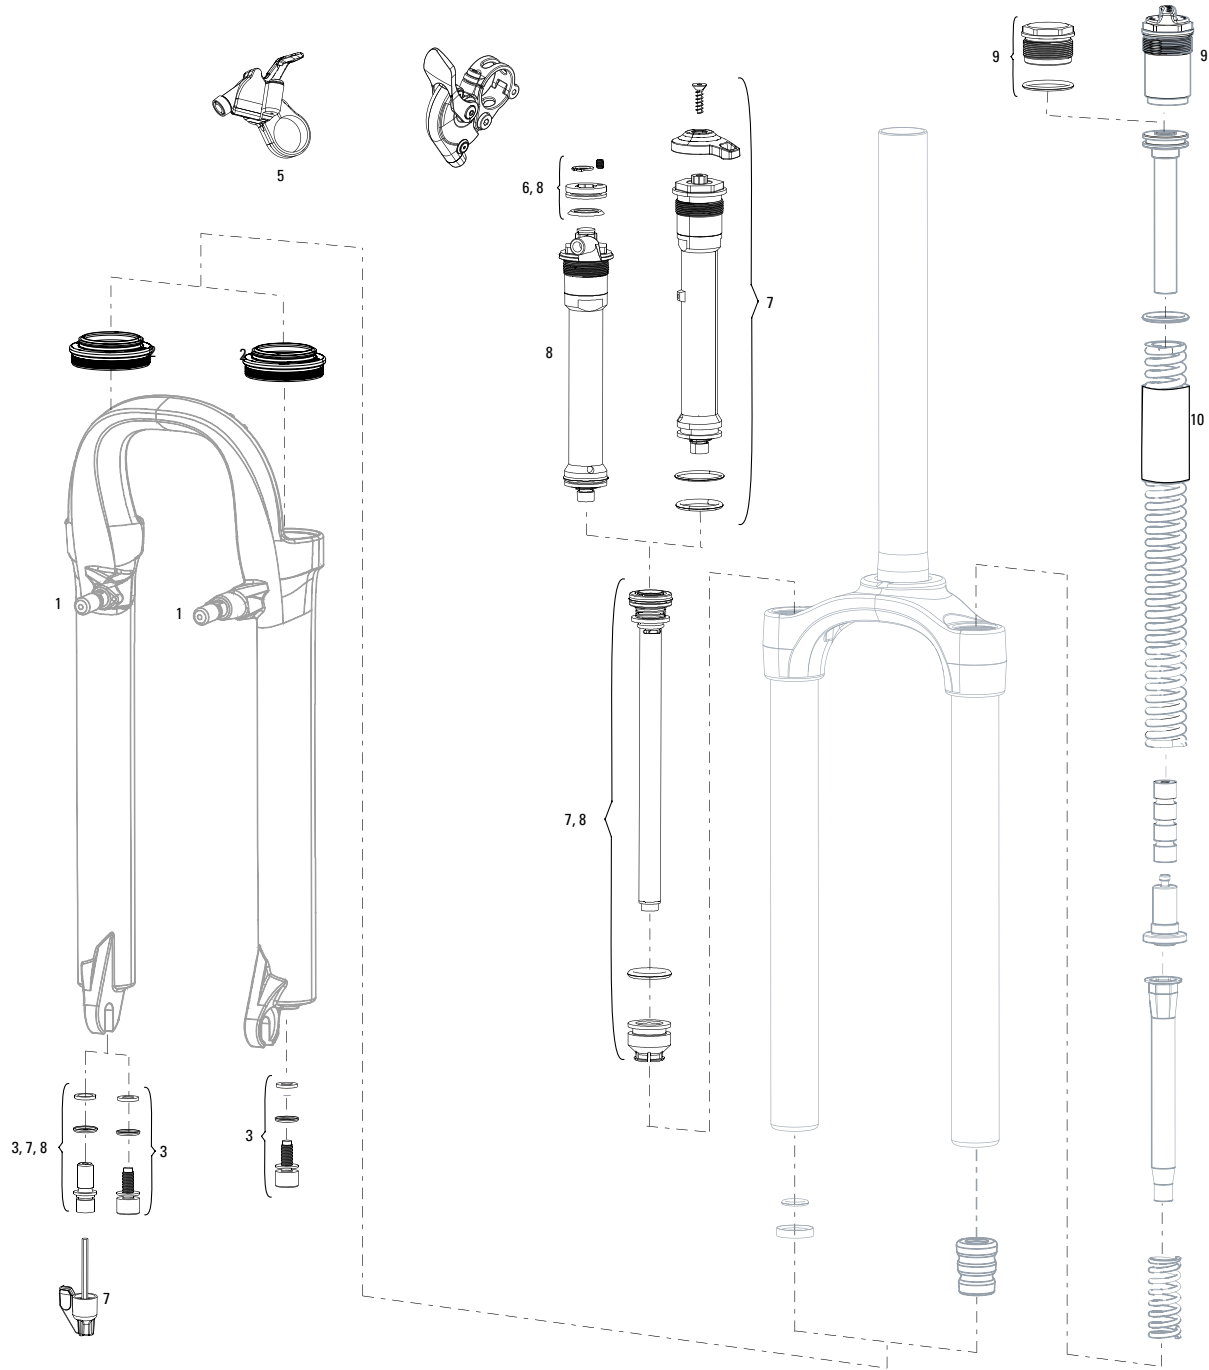

Note:

1. All lower legs include bushings, foam rings and dust seals installed.
2. Decal page can be found in back of the catalog.

SERVICE

1	11.4015.038.000	FORK LOWER LEG BRAKE POST KIT - (INCLUDES 2 POSTS & WASHERS) - DART/XC28
2	11.4307.250.000	FORK DUST WIPER KIT - 28mm GREY (INCLUDES FLANGED DUST WIPERS & 9mm FOAM RINGS) - JUDY PILOT/SID
3	11.4310.465.000	FORK SHAFT FASTENER KIT - (INCLUDES SHAFT BOLTS & CRUSH WASHERS)
5	11.4308.848.000	REMOTE - POPLOC LEFT (17mm CABLE PULL, NOT COMPATIBLE WITH 2013+ MOCO)
5	11.4309.207.000	REMOTE - POPLOC RIGHT (17mm CABLE PULL, NOT COMPATIBLE WITH 2013+ MOCO)
ns	11.4308.849.000	REMOTE - POPLOC LEFT ADJUSTABLE (17mm CABLE PULL, NOT COMPATIBLE WITH 2013+ MOCO)
ns	11.4309.208.000	REMOTE - POPLOC RIGHT ADJUSTABLE (17mm CABLE PULL, NOT COMPATIBLE WITH 2013+ MOCO)
6	11.4018.011.000	FORK COMPRESSION DAMPER KNOB KIT - REMOTE 17mm(POPLOC, PRE-2013 PUSHLOC) - XC28 2013-2015
7	11.4018.009.000	FORK DAMPER ASSEMBLY - CROWN TURNKEY 29 80-100mm (INCLUDES RIGHT SIDE INTERNALS) - XC28
8	11.4018.009.001	FORK DAMPER ASSEMBLY - REMOTE 17mm (POPLOC, PRE-2013 PUSHLOC) TURNKEY 29 80-100mm (INCLUDES RIGHT SIDE INTERNALS) - XC28
7	11.4018.009.002	FORK DAMPER ASSEMBLY - CROWN TURNKEY 26 80-120mm (INCLUDES RIGHT SIDE INTERNALS) - XC28
8	11.4018.009.003	FORK DAMPER ASSEMBLY - REMOTE 17mm (POPLOC, PRE-2013 PUSHLOC) TURNKEY 26 80-120mm (INCLUDES RIGHT SIDE INTERNALS) - XC28
9	11.4015.234.000	FORK SPRING COIL TOP CAP- (ALUMINUM PRE-LOAD & NON ADJUST) 28mm -DART/JUDY
10	11.4309.336.000	FORK SPRING COIL ISOLATOR KIT - (INCLUDES 3 HEAT-SHRINK COIL TUBES) REDUCES NOISE AND CHATTER
ns	11.4015.210.000	FORK SERVICE KIT - DART
ns	11.4315.021.020	ROCKSHOX SUSPENSION OIL, 5WT, 120ML BOTTLE - FORK DAMPER
ns	11.4015.354.010	ROCKSHOX SUSPENSION OIL, 5WT, 1 LITER BOTTLE - FORK DAMPER
ns	11.4315.021.040	ROCKSHOX SUSPENSION OIL, 15WT, 120ML BOTTLE - LOWER LEGS
ns	11.4015.354.030	ROCKSHOX SUSPENSION OIL, 15WT, 1 LITER BOTTLE - LOWER LEGS
ns	00.4318.008.000	GREASE SRAM BUTTER 20ML SYRINGE, FRICTION REDUCING GREASE BYSLICKOLEUM - DOUBLE TIME HUB PAWLS, FORKS & REVERB SERVICE
ns	00.4318.008.001	GREASE SRAM BUTTER 1OZ CONTAINER, FRICTION REDUCING GREASE BY SLICKOLEUM - DOUBLE TIME HUB PAWLS, FORKS & REVERB SERVICE
ns	11.4018.001.000	FORK SPRING COIL - X-SOFT (GREEN) -DART/XC28
ns	11.4018.001.001	FORK SPRING COIL - X-FIRM (BLUE) - DART/XC28