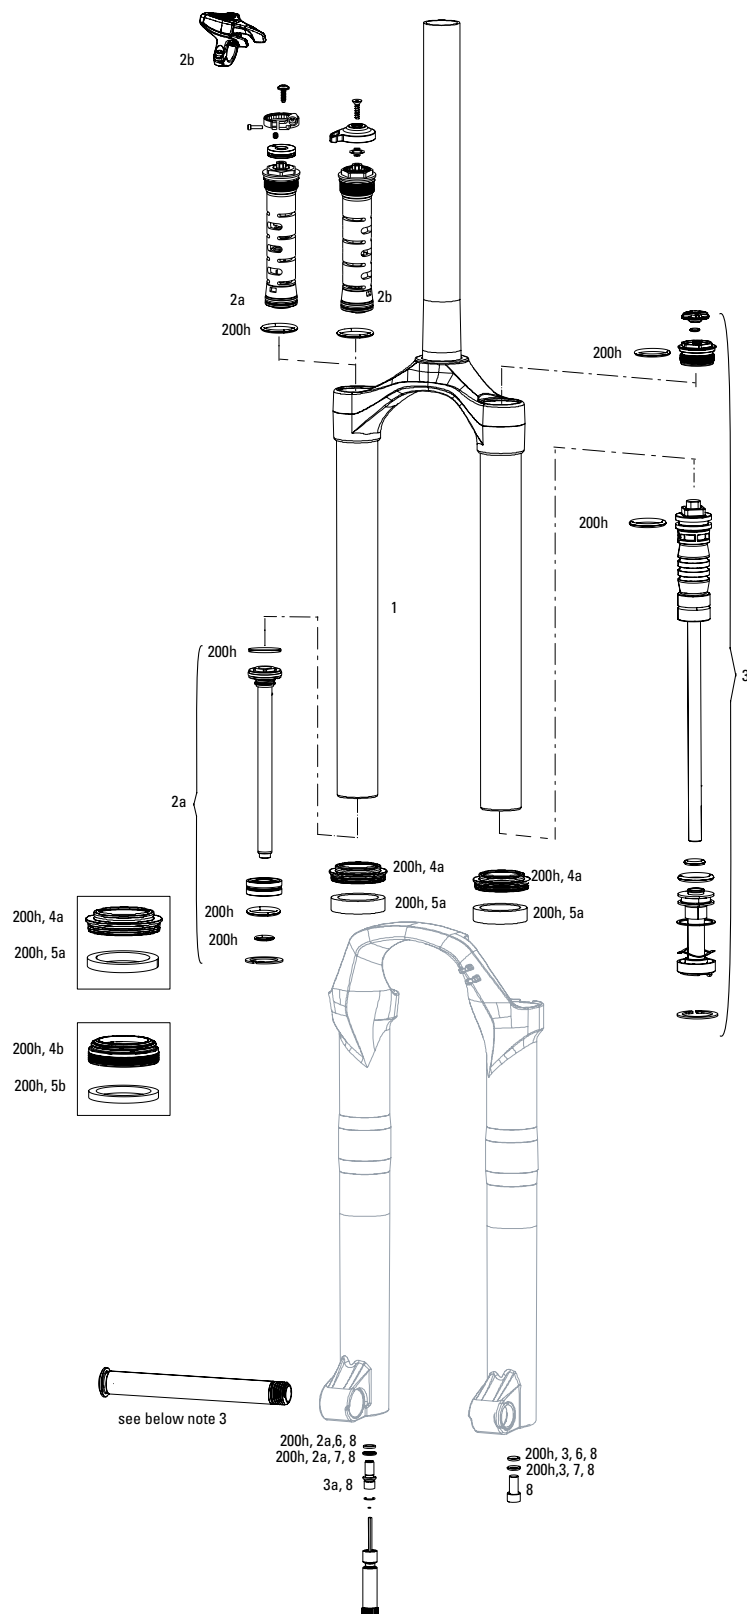

Note:
1. Full service kits include replaceable o-rings, glide rings, retaining rings, crush washers, crush washer retainers and shaft bolts/nuts. All air service kits include replacement schrader valve cores. Not all service parts are pictured. All basic service kits include the following replaceable wear items: o-rings, glide rings, dust seals, and foam rings.
2. Convert from Crown Adjust to Remote Adjust: Remote compression damper, remote compression adjuster spool, cable clamp and remote lever assembly.
3. Decal and Maxle pages can be found in back of the catalog.