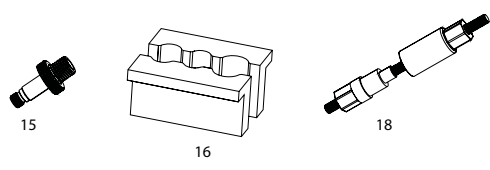

MONARCH PLUS B1-B4 (2014-2020)

MONARCH PLUS B1-B4 (2014-2020)