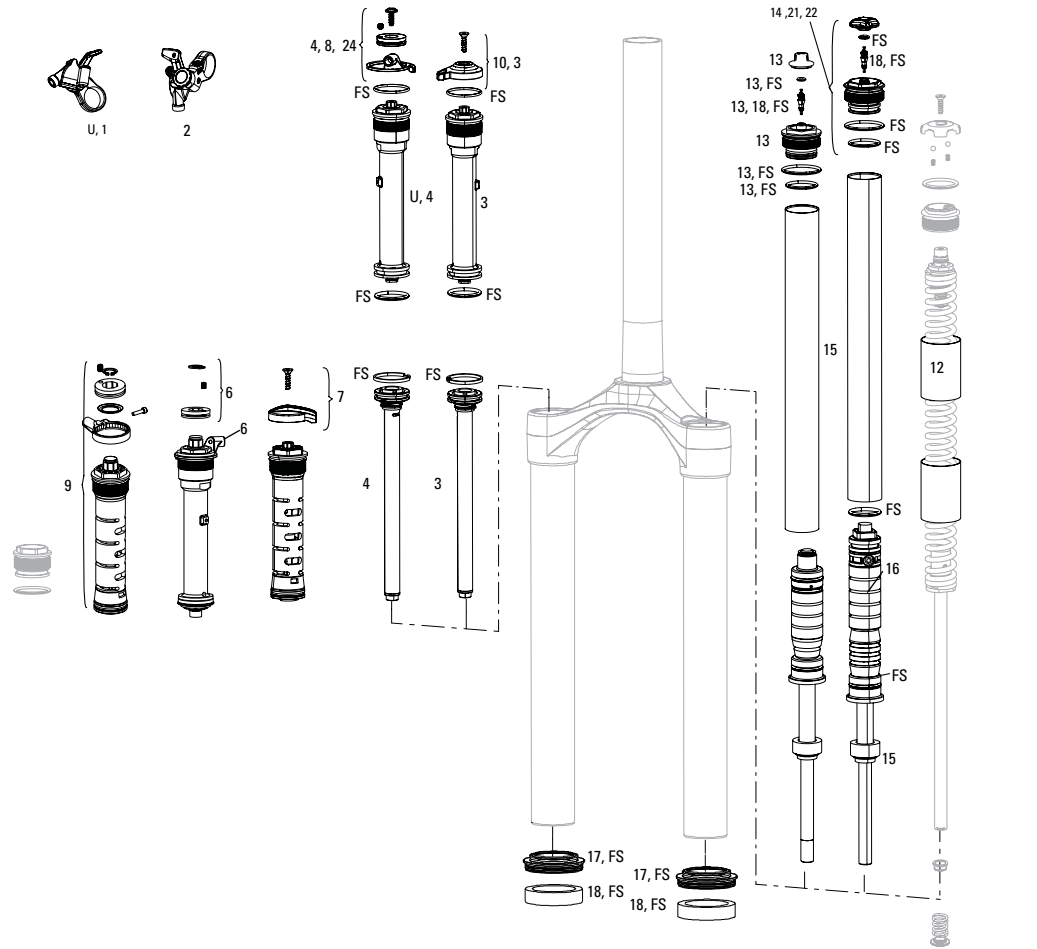

RECON SILVER A1-A3 (2011-2015)

Note:

1. Full service kits include replaceable o-rings, glide rings, retaining rings, crush washers, crush washer retainers and shaft bolts/nuts. Not all service parts are pictured. All basic service kits include the following replaceable wear items: o-rings, glide rings, dust seals, and foam rings.
2. Convert from Crown Adjust to Remote Adjust: Remote compression damper requires remote compression adjuster spool, cable clamp and remote lever assembly.