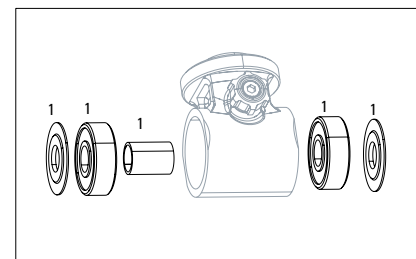

SUPER DELUXE COIL RC A1 (2018-2019)

SUPER DELUXE COIL RC A1 (2018-2019)

SERVICE	
200hr	00.4315.032.638 200 HOUR/1 YEAR SERVICE KIT (INCLUDES SEALHEAD SEALS, PISTON SEAL, GLIDE RINGS, IFP SEALS, REMOTE SPARES, GREASE) - SUPER DELUXE COIL REMOTE (2018+)
200hr	00.4315.032.639 200 HOUR/1 YEAR SERVICE KIT (INCLUDES SEALHEAD SEALS, PISTON SEAL, GLIDE RINGS, IFP SEALS, GREASE) - SUPER DELUXE COIL (2018+)

SPARES	
1	11.4118.046.000 REAR SHOCK EYELET BEARING KIT - WITH SPACERS (INCLUDES BEARINGS & SPACERS FOR BR EYELETS) - DELUXE/SUPER DELUXE BR (2017+)
2	00.4318.002.009 REMOTE - ONELOC LEFT/ABOVE, RIGHT/BELOW 10MM, REMOTE ONLY (INCLUDES REMOTE, CABLE&HOUSING)-SID.REBA,REVELATION,BLUTO,SEKTOR,RECONGOLD(2013-2017)
2	00.4318.002.010 REMOTE - ONELOC RIGHT/ABOVE, LEFT/BELOW 10MM, REMOTE ONLY (INCLUDES REMOTE, CABLE&HOUSING)-SID.REBA,REVELATION,BLUTO,SEKTOR,RECONGOLD(2013-2017)
3	11.4115.107.070 REAR SHOCK COMPRESSION KNOB KIT - SUPER DELUXE A1 (2017+)
4	11.4115.013.000 REAR SHOCK EYELET BUSHING KIT -1/2"X1/2" (QTY 2)
6	11.4118.057.000 REAR SHOCK RESERVOIR CAP - SUPER DELUXE AIR/COIL R/RC/RCR/RCT/RC3/RT
7	11.4118.057.001 REAR SHOCK RESERVOIR - 62mm -SUPER DELUXE AIR/COIL R/RC3/RCR (37.5-65)
7	11.4118.057.002 REAR SHOCK RESERVOIR - 68mm -SUPER DELUXE AIR/COIL R/RC3/RCR(67.5-75), RC/RT(37.5-65)
7	11.4118.057.003 REAR SHOCK RESERVOIR - 74mm -SUPER DELUXE AIR/COIL RCT/RC(67.5-75)
8	11.4118.057.004 REAR SHOCK RESERVOIR ASSEMBLY - 62mm, SOFT PEDAL, 380 LOCK (INCLUDES RESERVOIR, INTERNALS& LEVER) -SUPER DELUXE AIR/COIL RC3 A1+ (37.5-65)
8	11.4118.057.005 REAR SHOCK RESERVOIR ASSEMBLY - 68mm, SOFT PEDAL, 380 LOCK (INCLUDES RESERVOIR, INTERNALS& LEVER) -SUPER DELUXE AIR/COIL RC3 A1+ (67.5-75)
8	11.4118.057.006 REAR SHOCK RESERVOIR ASSEMBLY - 62mm, 380 LOCK (INCLUDES RESERVOIR, INTERNALS & REMOTE SPOOL) - SUPER DELUXE AIR/COIL RCR/RTR A1+ (37.5-65)
8	11.4118.057.007 REAR SHOCK RESERVOIR ASSEMBLY - 68mm, 380 LOCK (INCLUDES RESERVOIR, INTERNALS & REMOTE SPOOL) - SUPER DELUXE AIR/COIL RCR/RTR A1+ (67.5-75)
8	11.4118.057.008 REAR SHOCK RESERVOIR ASSEMBLY - 68mm, 380 LOCK (INCLUDES RESERVOIR, INTERNALS& LEVER) -SUPER DELUXE AIR/COIL RCT A1+ (37.5-65)
8	11.4118.057.009 REAR SHOCK RESERVOIR ASSEMBLY - 74mm, 380 LOCK (INCLUDES RESERVOIR, INTERNALS& LEVER) -SUPER DELUXE AIR/COIL RCT A1+ (67.5-75)
8	11.4118.057.010 REAR SHOCK RESERVOIR ASSEMBLY - 68mm, 380 LOCK (INCLUDES RESERVOIR, INTERNALS& LEVER) -SUPER DELUXE AIR/COIL RC A1+ (37.5-65)
8	11.4118.057.011 REAR SHOCK RESERVOIR ASSEMBLY - 74mm, 380 LOCK (INCLUDES RESERVOIR, INTERNALS& LEVER) -SUPER DELUXE AIR/COIL RC A1+ (67.5-75)
9	11.4118.060.000 REAR SHOCK EYELET/DAMPER BODY - METRIC COIL, TRUNNION, 55 - SUPER DELUXE COIL A1-A2 (2018-2019)
9	11.4118.060.001 REAR SHOCK EYELET/DAMPER BODY - METRIC COIL, TRUNNION, 65 - SUPER DELUXE COIL A1-A2 (2018-2019)
9	11.4118.060.002 REAR SHOCK EYELET/DAMPER BODY - METRIC COIL, TRUNNION, 75 - SUPER DELUXE COIL A1-A2 (2018-2019)