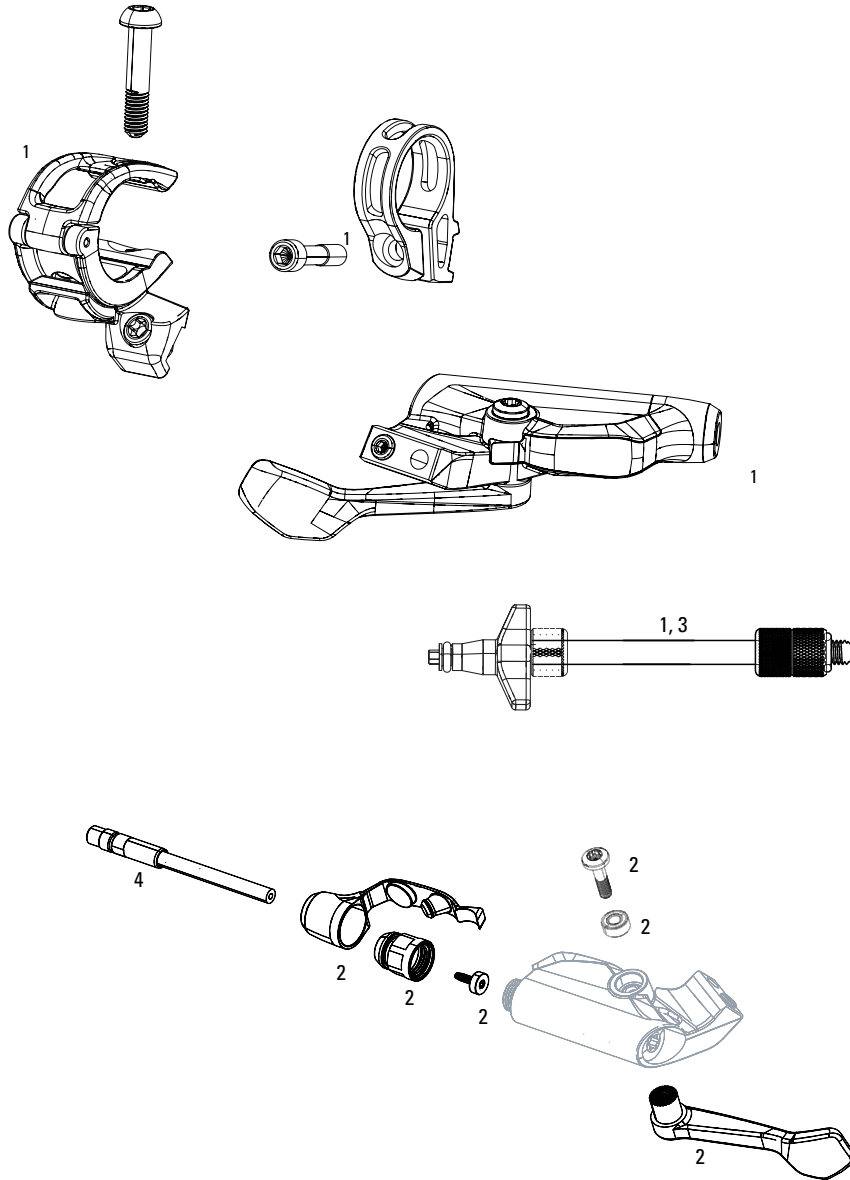

REVERB 1X REMOTE - A2-B1 (2013 -2020)

1	00.6818.029.000	REMOTE UPGRADE KIT - LEFT/BELOW (INCLUDES REMOTE, BLEEDINGEDGE FITTING, DISCRETE CLAMP, MMX CLAMP) - REVERB A2-B1 (2013+)
2	11.6818.048.000	REMOTE SERVICE KIT - (INCLUDES BOOT, PADDLE, & BARB) - REVERB 1X REMOTE, REVERB AXS (2020+)
3	00.4318.012.005	ROCKSHOX TOOL BLEED EDGE (WORKS WITH ROCKSHOX BLEED KITS) -REVERB 1X REMOTE
4	11.6815.025.030	SEATPOST HYDRAULIC HOSE - (2000MM) CONNECTAMAJIG KIT (USE ONLY WITH CONNECTAMAJIG POST) - REVERB A2+