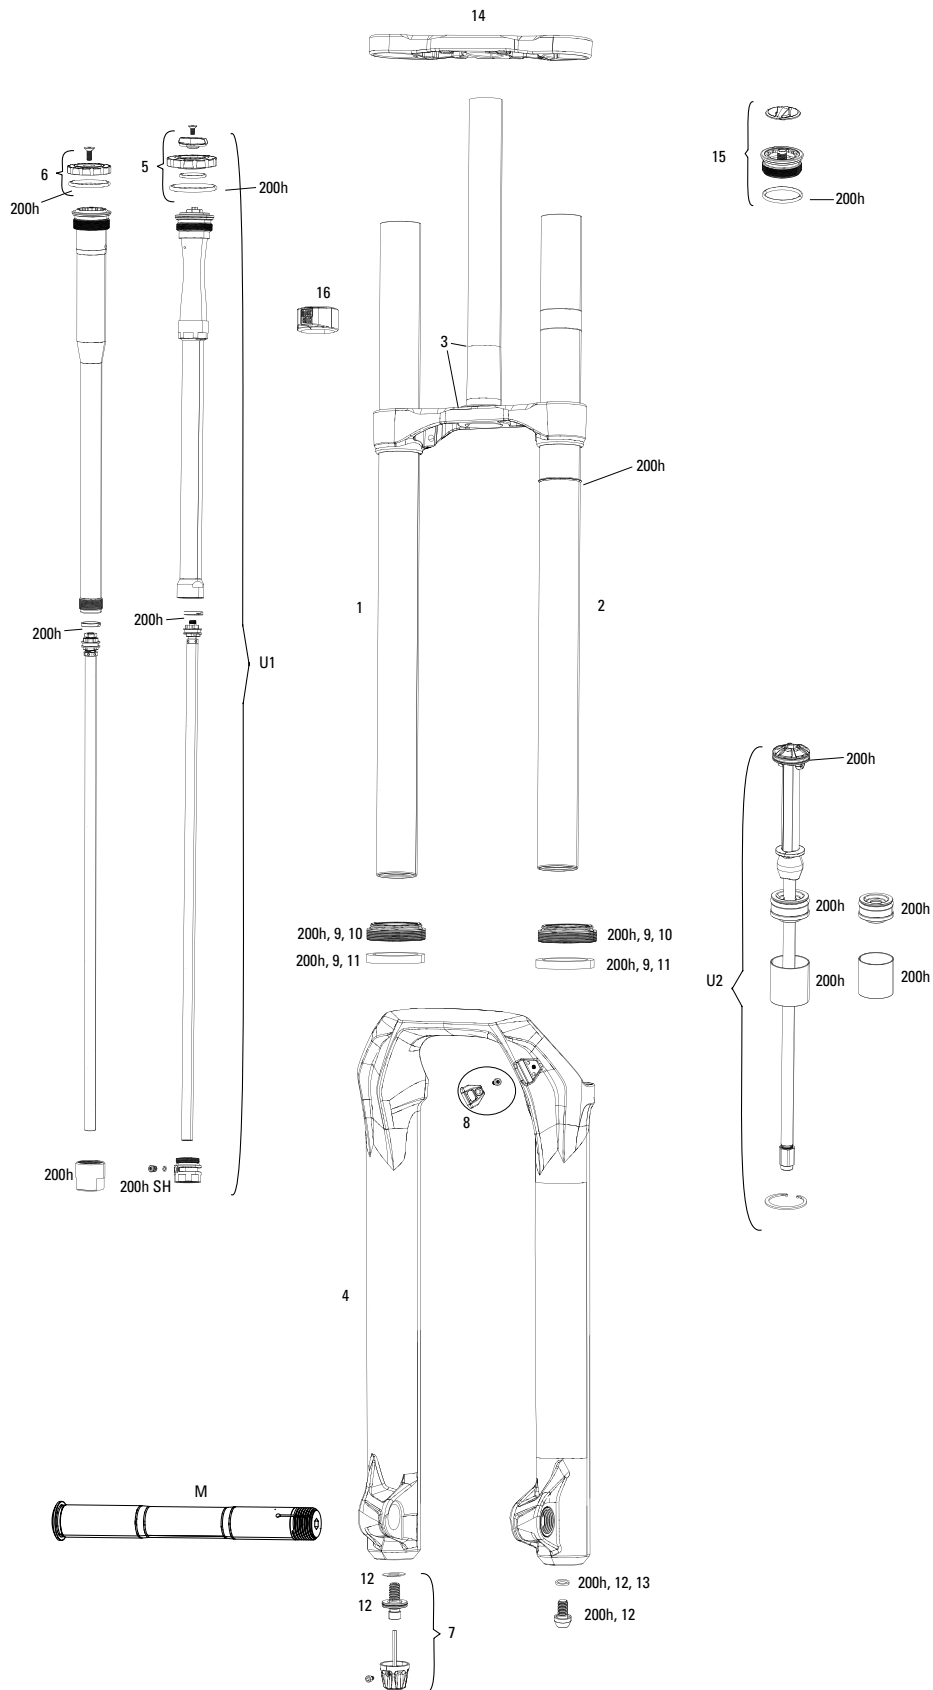

BOXXER C1 (2019-2020)

Note:
1. To change offset purchase upper and lower crown together (matching offset)
2. BoXXer C1 forks have a 200mm post mount brake.