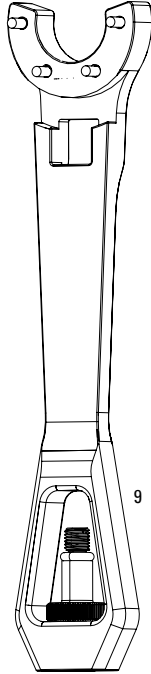

Note:

1. Not all service parts may be visible in exploded views. Vivid Service Kit includes all o-rings, seals, glide rings, ball bearings, and detent springs.
2. Eyelet/Shaft/Sealhead assembly (item 1) does not include spring retainer.
3. Use '1/2"x1/2" Rear Shock Bushing/Mount Hardware Tool' to remove and install eyelet bushing and mounting hardware.