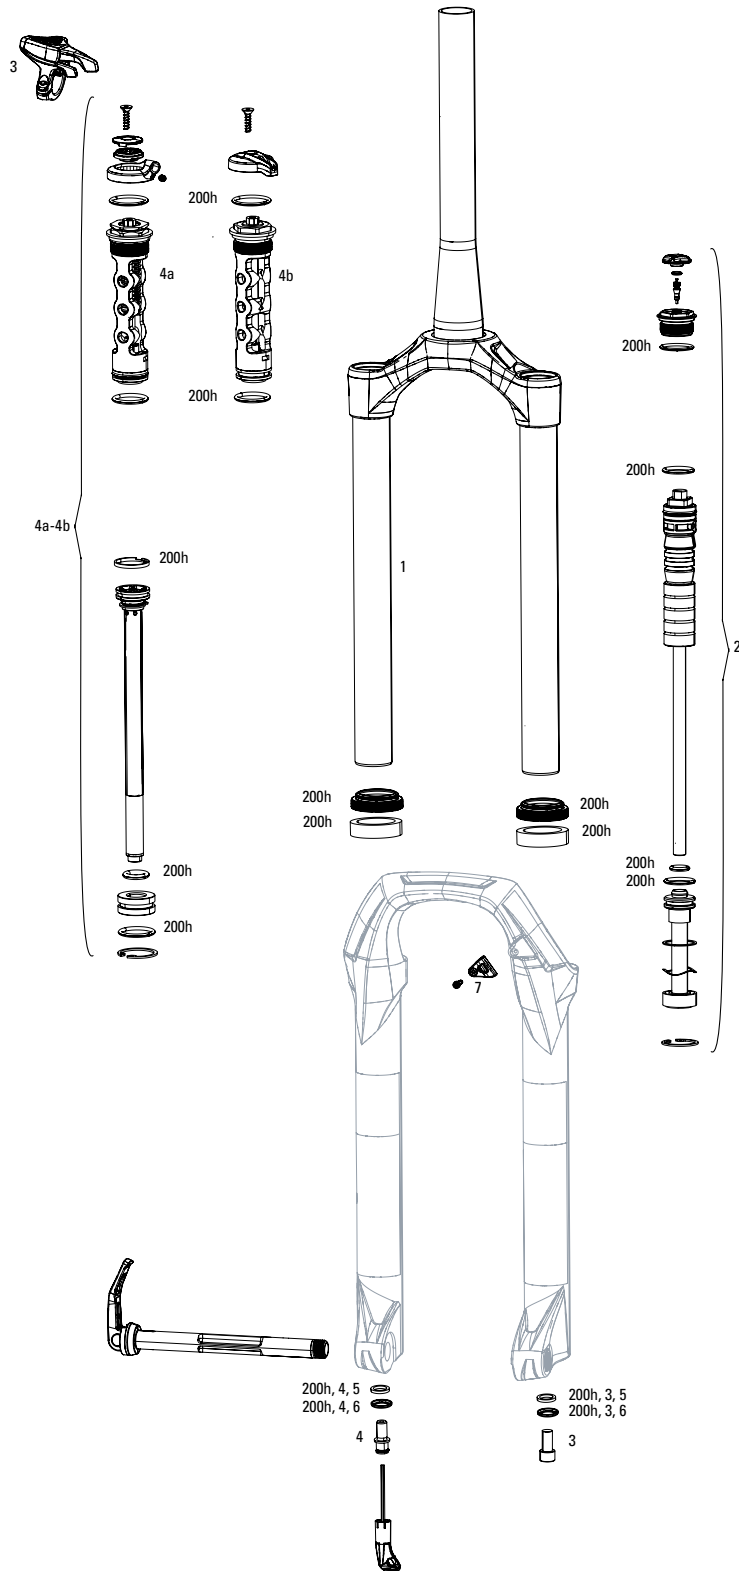

Note:

1. Judy is 15x110mm compatible only.
2. Judy Silver and Gold dampers and spring internals are not cross compatible.
3. Decal and Maxle pages can be found in back of the catalog.