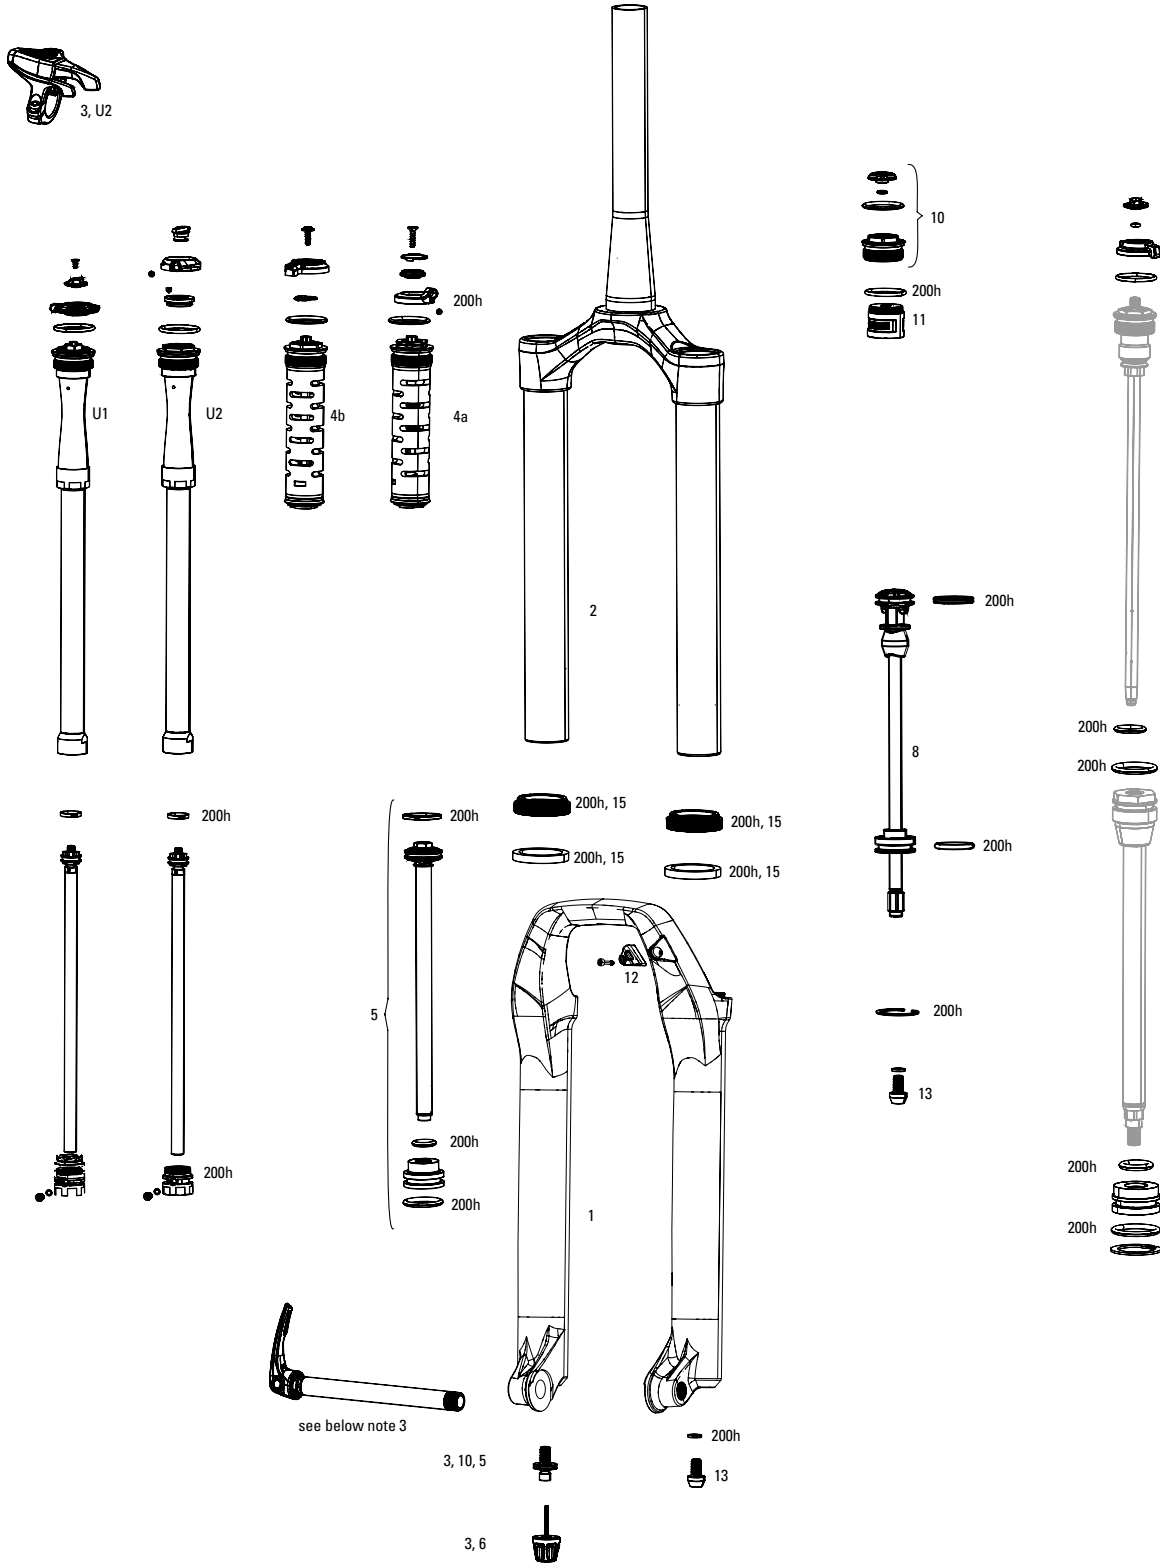

REVELATION RC A1-A2 (2018-2020)

Note:

1. Full service kits include replaceable o-rings, glide rings, retaining rings, crush washers, crush washer retainers and shaft bolts/nuts. All air service kits include replacement schrader valve cores. All basic service kits include the following replaceable wear items: o-rings, glide rings, dust seals, and foam rings.
2. 2018+ Revelation has 35mm upper tubes, not compatible with 32mm.
3. Decal and Maxle pages can be found in back of the catalog.