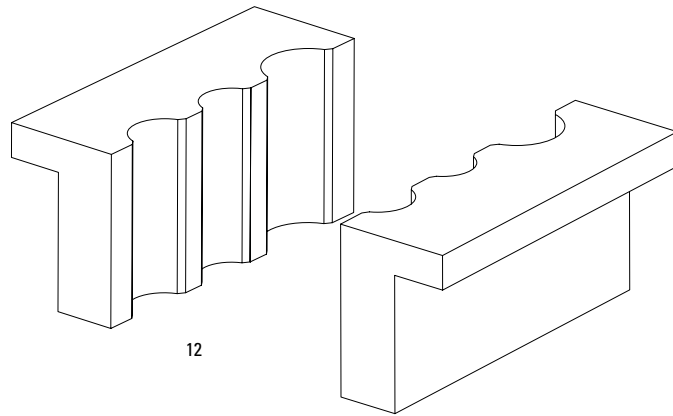

Note:

1. Not all service parts may be visible in exploded views. Vivid Service Kit includes all o-rings, seals, glide rings, ball bearings, and detent springs.
2. Eyelet/Shaft/Sealhead assembly (item 1) does not include spring retainer.
3. Use '1/2"x1/2" Rear Shock Bushing/Mount Hardware Tool' to remove and install eyelet bushing and mounting hardware.