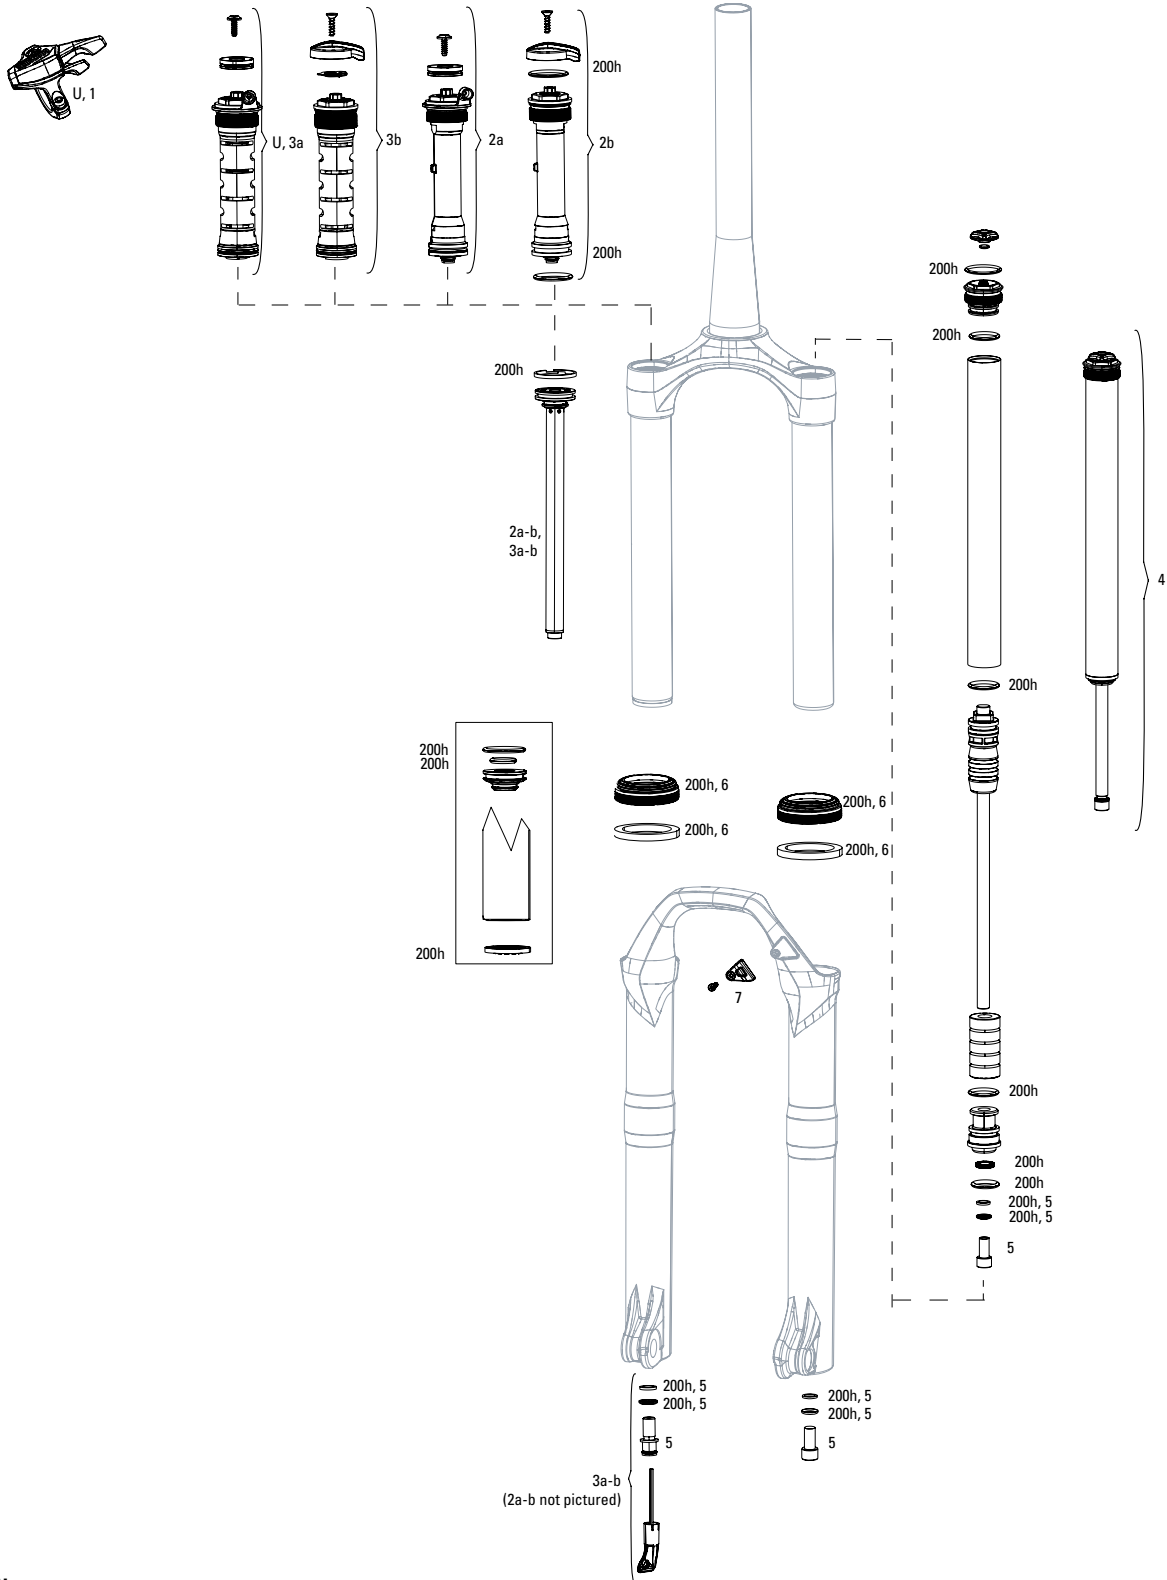

Note:

1. All basic service kits include the following replaceable wear items: o-rings, glide rings, dust seals, and foam rings.
2. Convert from Crown Adjust to Remote Adjust: Remote compression damper, remote compression adjuster spool, cable clamp and remote lever assembly.
3. Thread Pitch is 0.8mm for Recon Silver C1 and Sektor Silver A2
4. Maximum Tire Diameter: 714mm Maximum Tire Width: 81mm
5. 32mm Boost lower legs use flangless wiper seals.
6. 6 Decal and Maxle pages can be found in back of the catalog.