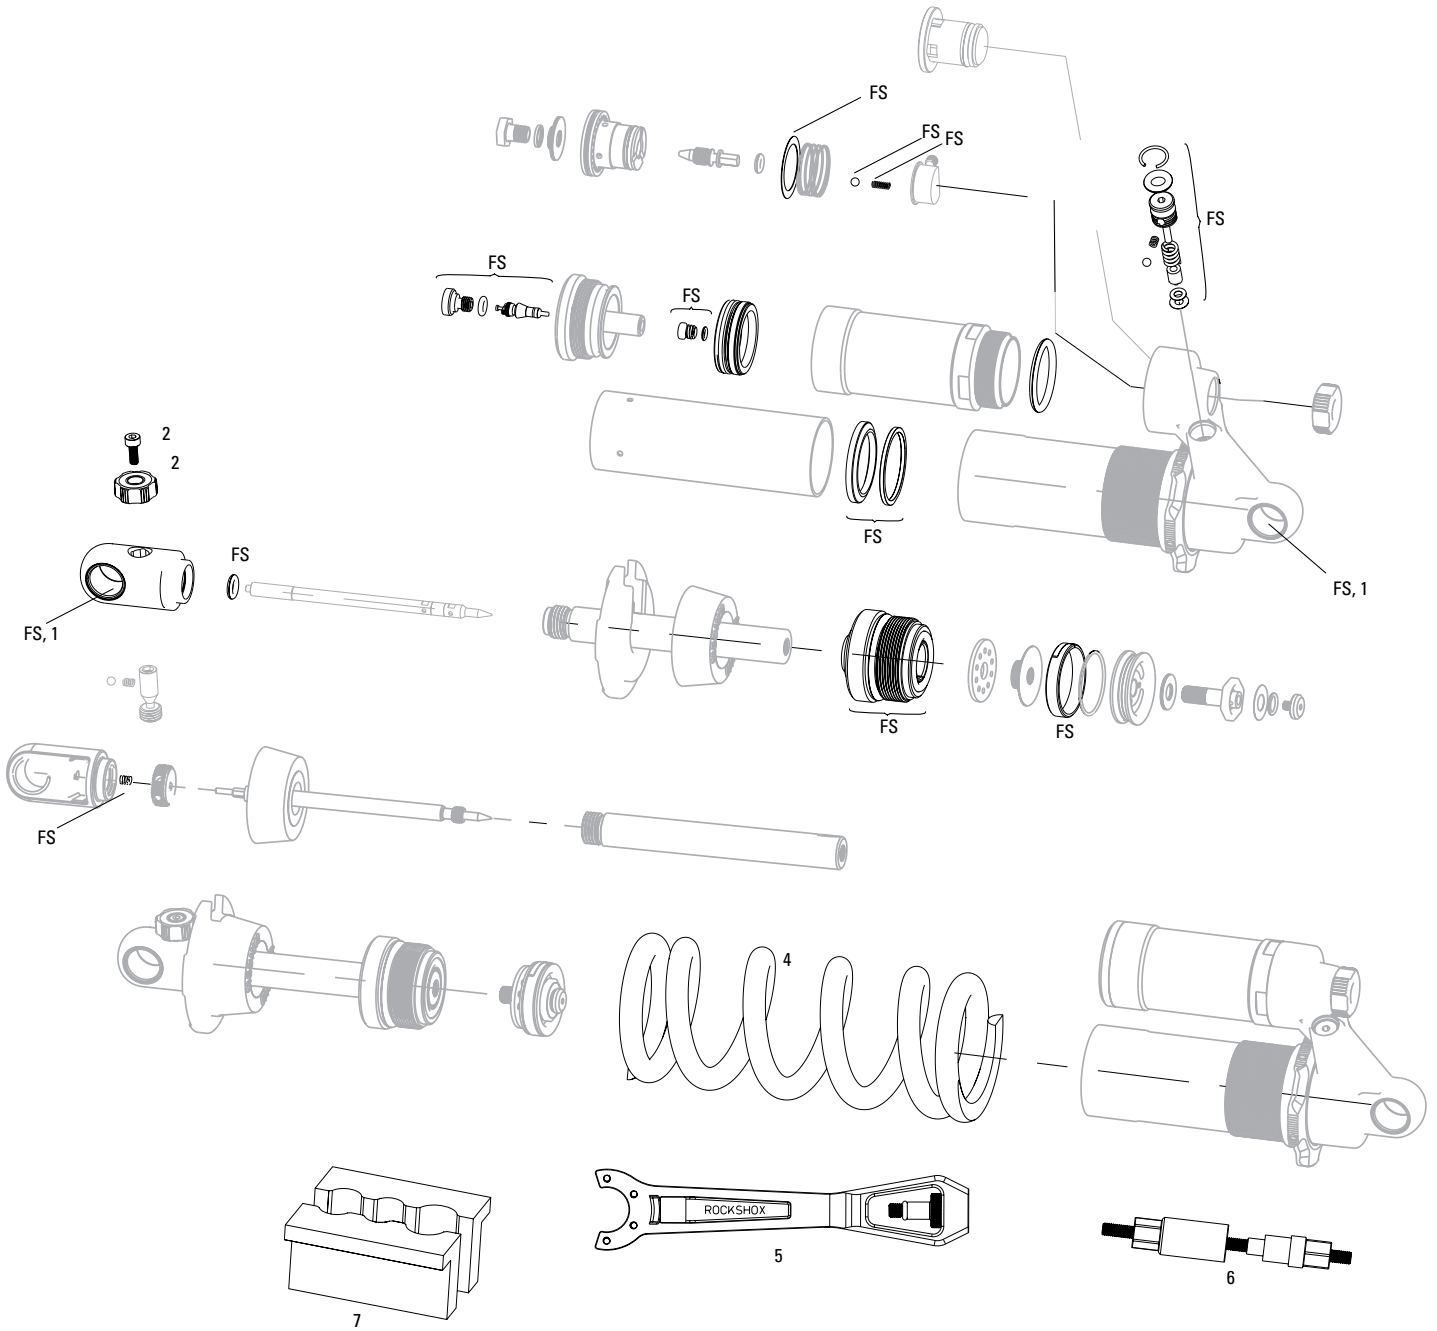

Note:

1. Not all service parts may be visible in exploded views. Vivid Service Kit includes all o-rings, seals, glide rings, ball bearings, and detent springs.
2. Please note all model year identification in kit descriptions for compatibility.
3. Use appropriate aluminum spring collar/retainer (item 18) with spring rates 250lb - 500 lb. Use appropriate Steel spring collar/retainer (item 18) with spring rates 550lb - 650lb. See chart for reference.
4. Please refer to the Spring / Collar / Retainer Guide for the correct spring collar/retainer.
5. Use 1/2"x1/2" Rear Shock Bushing/Mount Hardware Tool to remove and install eyelet bushing and mounting hardware.
6. Full Service kits contain updated sealhead assembly.

Spring / Collar/Retainer Guide		Shock Stroke					
		51mm	57mm	63mm	70mm	76mm	89mm
		2.0in	2.25in	2.5in	2.75in	3.0in	3.5in
Spring Weight	200lb						
	250lb	n/a	n/a				
	300lb						
	350lb	Aluminum	Aluminum		Aluminum	Aluminum	
	400lb						
	450lb						
	500lb						
	550lb	Steel	Steel		Steel	Steel	
600lb							
650lb			n/a	n/a	n/a