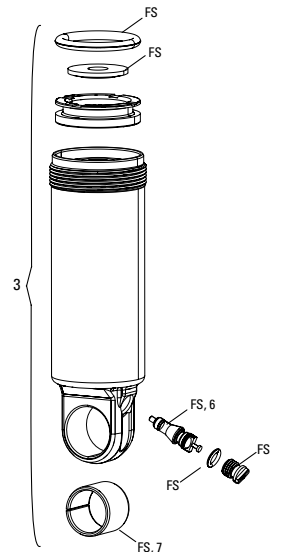

BOXXER 35mm A1-A2 (2010-2014)

SERVICE	
ns	11.4015.387.000 FORK SERVICE KIT - BOXXER TEAM (2010-2014)
ns	11.4015.388.000 FORK SERVICE KIT - BOXXER WORLD CUP (2010)
ns	11.4015.476.020 FORK SERVICE KIT - BOXXER R2C2/WC (2011-2014)
ns	00.4315.032.150 AM FORK SERVICE KIT, BASIC (INCLUDES DUST SEALS, FOAM RINGS,O-RING SEALS) - BOXXER RC (2012-2016)
ns	00.4315.032.160 AM FORK SERVICE KIT, BASIC (INCLUDES DUST SEALS, FOAM RINGS,O-RING SEALS) - BOXXER R2C2 (2012-2014)
ns	00.4315.032.170 AM FORK SERVICE KIT, BASIC (INCLUDES DUST SEALS, FOAM RINGS,O-RING SEALS) - BOXXER WORLD CUP (2012-2014)
ns	11.4015.386.000 FORK SERVICE KIT - BOXXER RACE/RC (2010-2016)
UPGRADE	
U1	00.4018.783.000 DAMPER UPGRADE KIT - CHARGER - INCLUDES COMPLETE RIGHT SIDE INTERNALS - BOXXER (A1-B1/2010-2018)
U2	00.4018.783.001 AIR SPRING UPGRADE KIT - SOLO AIR - INCLUDES REFINED SOLO AIR ASSEMBLY, 4 BOTTOMLESS TOKENS - BOXXER (2011-2016, SERIALNUMBER LATER THAN 16T11XXXXXX)
LOWER LEG	
1	11.4018.006.217 FORK LOWER LEG - (DECALS NOT INCLUDED) 26 20X110 BLACK - BOXXER 2010-2016
1	11.4018.006.219 FORK LOWER LEG - (DECALS NOT INCLUDED) 26 20X110 DIFFUSION BLACK - BOXXER 2010-2016
1	11.4018.006.220 FORK LOWER LEG - (DECALS NOT INCLUDED) 27 20X110 BLACK - BOXXER (B1/2015-2017)
1	11.4018.006.222 FORK LOWER LEG - (DECALS NOT INCLUDED) 27 20X110 DIFFUSION BLACK - BOXXER (B1/2015-2017)
UPPER TUBE	
2	11.4015.362.010 FORK CSU LOWER CROWN/STEERER ASSEMBLY - BLACK - 2010-2014 BOXXER 35MM
3	11.4015.364.100 FORK UPPER CROWN - 35mm, SHORT BLACK CLEAR - BOXXER/DOMAIN DUAL CROWN B1-B2 (2015-2018)
4	11.4015.364.130 FORK UPPER CROWN - 35mm, TALL BLACK CLEAR - BOXXER/DOMAIN DUAL CROWN B1-B2 (2015-2018)
5	11.4015.363.020 FORK CSU UPPER TUBE - STRAIGHT-WALL, LEFT (COMPATIBLE ONLY WITH BOXXER SOLO AIR SPRING & TOP CAP) - BOXXER 2011-2014
6	11.4015.363.040 FORK CSU UPPER TUBE - TAPER WALL, RIGHT, BLACK BOXXER (2013-2015)
DAMPER	
7	11.4015.368.000 FORK COMPRESSION DAMPER - MOCO IS (INCLUDES COMPRESSION ADJUSTER KNOB) - BOXXER RACE/RC 2010-2016
9	11.4015.371.000 FORK REBOUND DAMPER - (INCLUDES SHAFT BOLT, SEALHEAD & ADJUSTER KNOB) - BOXXER RACE/RC 2010-2016
10	11.4015.372.000 FORK DAMPER SEALHEAD ASSEMBLY - BOXXER RACE/RC 2010-2015
11	11.4015.472.010 FORK REBOUND DAMPER KNOB KIT - (INCLUDES ADJUSTER KNOB & BOLT) - BOXXER TEAM/R2C2/WC 2010-2014
112	11.4015.367.000 FORK COMPRESSION DAMPER KNOB KIT - CROWN MOCO IS COMPRESSION DAMPER (2010-2016 BOXXER, DOMAIN, LYRIK, TOTEM)
SPRING	
13	11.4015.375.000 FORK SPRING COIL TOP CAP - BOXXER RACE A1-B1 (2010- 2018)
14	11.4015.376.000 FORK SPRING COIL SPACERS - PRELOAD (QTY 4) - DOMAIN DUAL CROWN A1-A3 (2007- 2017)/BOXXER RACE/RC, TEAM/R2C2 (2010- 2018)
15	11.4015.377.000 FORK SPRING COIL - TOP-CAP/DROP-STOP ASSEMBLY (ADJUSTER KNOB) - BOXXER TEAM/R2C2 (2010- 2018)
17	11.4015.380.000 FORK SPRING COIL - X-SOFT (SILVER) - DOMAIN DUAL CROWN A1-A3 (2007- 2017)/BOXXER RACE/RC, TEAM/R2C2 (2010- 2018)
17	11.4015.380.010 FORK SPRING COIL - SOFT (YELLOW) - DOMAIN DUAL CROWN A1-A3 (2007- 2017)/BOXXER RACE/RC, TEAM/R2C2 (2010- 2018)
17	11.4015.380.020 FORK SPRING COIL - MEDIUM (RED) - DOMAIN DUAL CROWN A1-A3 (2007- 2017)/BOXXER RACE/RC, TEAM/R2C2 (2010- 2018)
17	11.4015.380.030 FORK SPRING COIL - FIRM (BLUE) - DOMAIN DUAL CROWN A1-A3 (2007- 2017)/BOXXER RACE/RC, TEAM/R2C2 (2010- 2018)
17	11.4015.380.040 FORK SPRING COIL - X-FIRM (BLACK) - DOMAIN DUAL CROWN A1-A3 (2007- 2017)/BOXXER RACE/RC, TEAM/R2C2 (2010- 2018)
18	11.4015.381.000 FORK SPRING COIL SHAFT - (INCLUDES SHAFT BOLT) - DOMAIN DUAL CROWN A1-A3 (2007- 2017)/BOXXER RACE/RC, TEAM/R2C2 (2010- 2018)
19	11.4015.382.000 FORK SPRING COIL TOP OUT - SPRING ASSEMBLY - BOXXER RACE/RC & TEAM/R2C2 2010- 2018
20	11.4018.012.004 FORK SPRING AIR TOP CAP - 35mm (1.0mm THREAD PITCH) - PIKE A1-A2 (2014-2017)/BOXXER B1 (2015-2018)
21	11.4015.475.030 FORK SPRING SOLO AIR ASSEMBLY - BOXXER 2011-2016 (SERIAL NUMBER LATER THAN 16T11XXXXXX)
22	11.4018.032.000 FORK SPRING BOTTOMLESS TOKENS - 35mm SOLO AIR/DEBONAIR (QTY 3) - PIKE/BOXXER B1/LYRIK B1/YARI
22	11.4018.032.001 FORK SPRING BOTTOMLESS TOKENS - 35mm SOLO AIR/DEBONAIR (QTY 10) PIKE/BOXXER B1/LYRIK B1/YARI
SPARES	
23	11.4015.358.000 FORK DUST WIPER KIT - 35mm BLACK (INCLUDES FLANGELESS DUST WIPERS) - DOMAIN DUAL CROWN A1-A3/2007-2016/BOXXER A1-A2 (2010-2014)
23	11.4018.028.014 FORK DUST WIPER KIT - 35MM BLACK LOW FRICTION SKF (INCLUDES FLANGELESS DUST WIPERS) (QTY 20) - PIKE/LYRIK B1/YARI/BOXXER/DOMAIN/REVELATION 35MM/35G
24	11.4015.074.000 FORK REBOUND DAMPER KNOB KIT - (INCLUDES ADJUSTER KNOB & BOLT) - DOMAIN/LYRIK/TOTEM/10-14 BOXXER RC
25	00.4315.013.040 AXLE MAXLE DH FRONT MTB 20X110 LENGTH 165MM THREAD LENGTH 9MM THREAD PITCH M20X2.0 - 35MM CHASSIS
26	11.4015.366.010 AXLE MAXLE - DH WEDGE/LEVER/AXLE KIT - BOXXER 2010-2016
27	11.4308.327.002 AIR VALVE KIT - SCHRADER CORE (QTY 2) - FORKS/SHOCKS/REVERB
28	11.4015.361.000 FORK BUMPER STOP KIT - UPPER TUBE/FRAME (QTY 2) - DOMAIN DUAL CROWN/BOXXER 35MM
ns	11.4015.359.000 FORK BUSHING KIT - 35MM UPPER 35X38MM, LOWER 35X53MM - DOMAIN DUAL CROWN2011-2015 /BOXXER A1-A2 (2010-2014)
TOOLS/GREASE/FLUIDS	
ns	00.4315.022.010 SCHRADER VALVE REMOVAL TOOL ROCKSHOX
ns	00.4315.023.020 AIR PUMP (HIGH PRESSURE/HIGH VOLUME CONVERTIBLE) ROCKSHOX BOXXER
ns	00.4315.023.030 HIGH-PRESSURE FORK/SHOCK PUMP (600 PSI MAX) ROCKSHOX
ns	11.4315.021.020 ROCKSHOX SUSPENSION OIL, 5WT, 120ML BOTTLE - FORK DAMPER
ns	11.4015.354.010 ROCKSHOX SUSPENSION OIL, 5WT, 1 LITER BOTTLE - FORK DAMPER
ns	11.4315.021.040 ROCKSHOX SUSPENSION OIL, 15WT, 120ML BOTTLE - LOWER LEGS
ns	11.4015.354.030 ROCKSHOX SUSPENSION OIL, 15WT, 1 LITER BOTTLE - LOWER LEGS
ns	00.4318.008.000 GREASE SRAM BUTTER 20ML SYRINGE, FRICTION REDUCING GREASE BYSLICKOLEUM - DOUBLE TIME HUB PAWLS, FORKS & REVERB SERVICE
ns	00.4318.008.001 GREASE SRAM BUTTER 10Z CONTAINER, FRICTION REDUCING GREASE BYSLICKOLEUM - DOUBLE TIME HUB PAWLS, FORKS & REVERB SERVICE