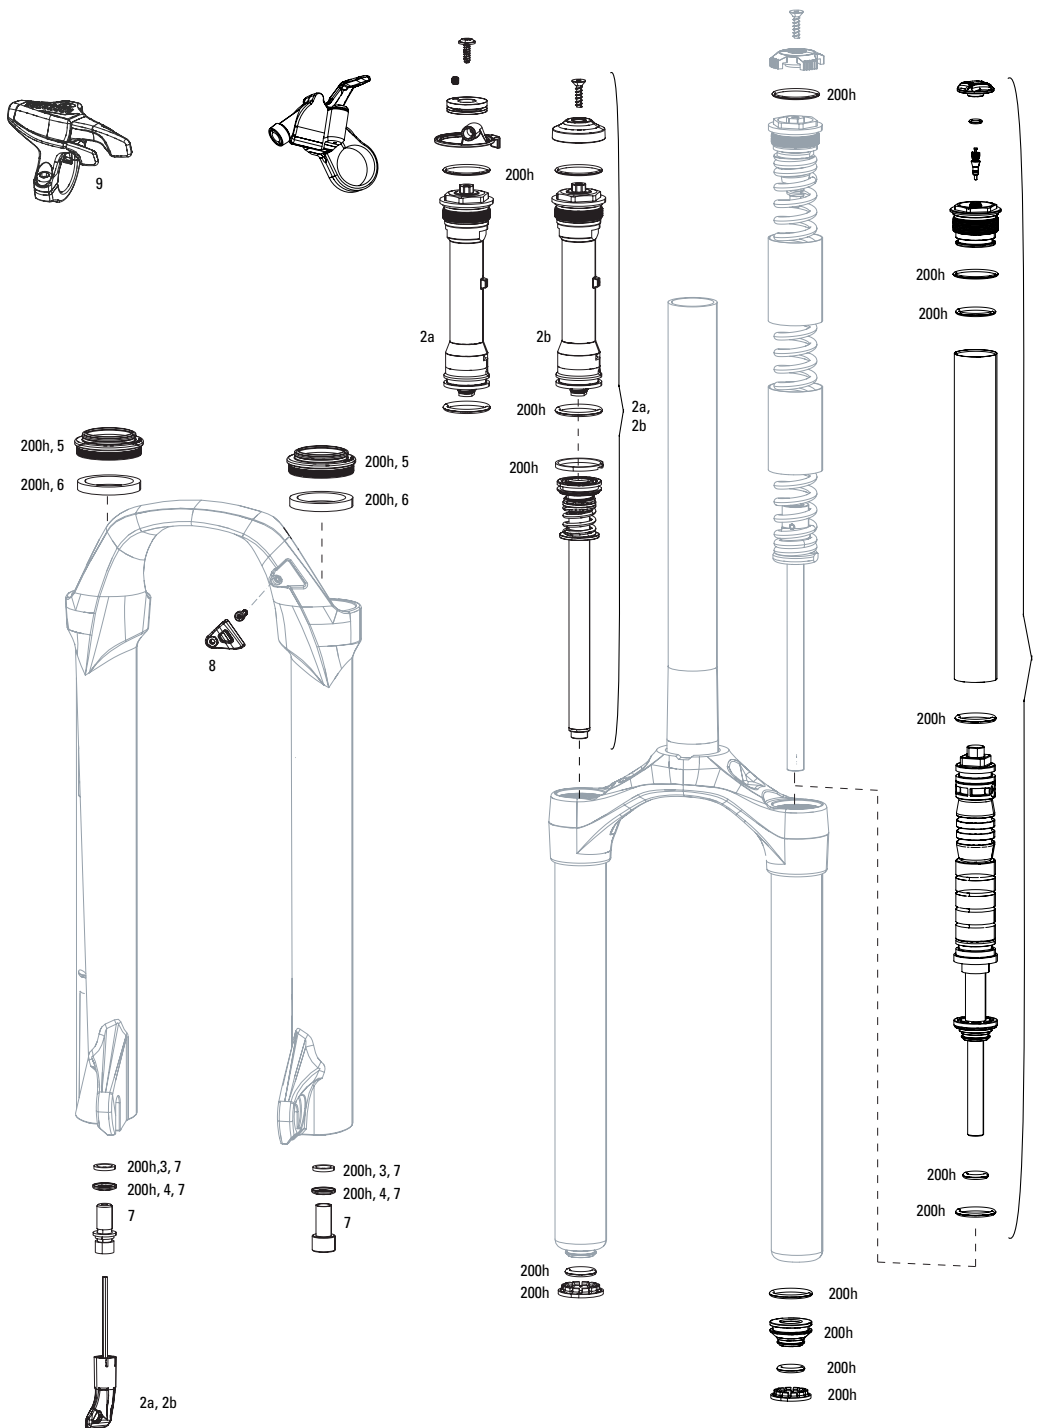

Note:

1. Full service kits include replaceable o-rings, glide rings, retaining rings, crush washers, crush washer retainers and shaft bolts/nuts. All basic service kits include the following replaceable wear items: o-rings, glide rings, dust seals, and foam rings.
2. Decal page can be found in back of the catalog.
3. A3 Spring Internals and Damper Internals are not compatible with A1-A2 30 Silver