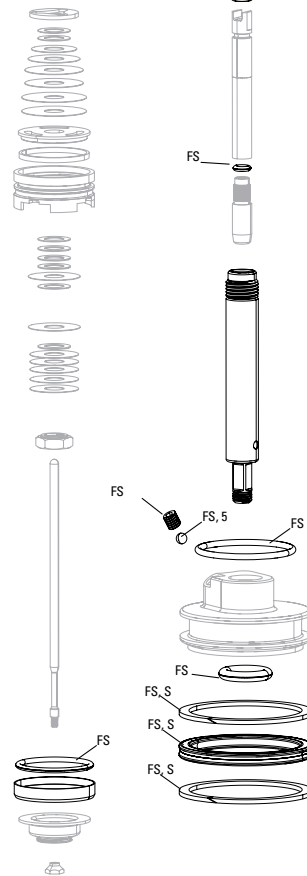

MONARCH XX B1-C2 (2014-2019)

SERVICE

FS	11.4118.038.001	REAR SHOCK SERVICE KIT - FULL SERVICE MONARCH XX B1 (2014-2019)
S	00.4315.032.380	AM REAR SHOCK AIR CAN SERVICE KIT, BASIC - MONARCH B1(PLUS,XX,RL) C1 (R,RT3) D1 (2014+)
S	00.4315.032.390	AM REAR SHOCK AIR CAN SERVICE KIT, BASIC - MONARCH HIGH VOLUME B1(PLUS,XX,RL) C1 (R,RT3) (2014+)
S	00.4315.032.540	AM REAR SHOCK AIR CAN SERVICE KIT, BASIC - MONARCH DEBONAIR(2014+)

AIR CAN

ns	11.4418.001.001	REAR SHOCK SPARE PARTS AIR CAN WITH AUTOSAG BLACK MONARCH 197X48 2014
1	11.4118.033.008	REAR SHOCK AIR CAN ASSEMBLY - 152X31 (INCLUDES SEALS, 15W50 & DYNAMIC SEAL GREASE) - MONARCH B1 (PLUS, RL, XX), C1(R,RT,RT3) D1(RT3)
1	11.4118.033.009	REAR SHOCK AIR CAN ASSEMBLY - 165X38 (INCLUDES SEALS, 15W50 & DYNAMIC SEAL GREASE) - MONARCH B1 (PLUS, RL, XX), C1(R,RT,RT3) D1(RT3)
1	11.4118.033.010	REAR SHOCK AIR CAN ASSEMBLY - 184X44 (INCLUDES SEALS, 15W50 & DYNAMIC SEAL GREASE) - MONARCH B1 (PLUS, RL, XX), C1(R,RT,RT3) D1(RT3)
1	11.4118.033.011	REAR SHOCK AIR CAN ASSEMBLY - 190X51/200X51 (INCLUDES SEALS, 15W50 & DYNAMIC SEAL GREASE) - MONARCH B1 (PLUS, RL, XX), C1(R,RT,RT3) D1(RT3)
1	11.4118.033.012	REAR SHOCK AIR CAN ASSEMBLY - 200X57 (INCLUDES SEALS, 15W50 & DYNAMIC SEAL GREASE) - MONARCH B1 (PLUS, RL, XX), C1(R,RT,RT3) D1(RT3)
1	11.4118.033.013	REAR SHOCK AIR CAN ASSEMBLY - 216X63 (INCLUDES SEALS, 15W50 & DYNAMIC SEAL GREASE) - MONARCH B1 (PLUS, RL, XX), C1(R,RT,RT3) D1(RT3)
2	11.4118.033.014	REAR SHOCK AIR CAN ASSEMBLY - HIGH VOLUME 165X38 (INCLUDES SEALS, 15W50 & DYNAMIC SEAL GREASE) - MONARCH B1(PLUS, RL, XX), C1(R,RT,RT3)
2	11.4118.033.015	REAR SHOCK AIR CAN ASSEMBLY - HIGH VOLUME 190X51/200X51 (INCLUDES SEALS, 15W50 & DYNAMIC SEAL GREASE) - MONARCH B1(PLUS, RL, XX), C1(R,RT,RT3)
2	11.4118.033.016	REAR SHOCK AIR CAN ASSEMBLY - HIGH VOLUME 200X57 (INCLUDES SEALS, 15W50 & DYNAMIC SEAL GREASE) - MONARCH B1(PLUS, RL, XX), C1(R,RT,RT3)
2	11.4118.033.017	REAR SHOCK AIR CAN ASSEMBLY - HIGH VOLUME 216X63 (INCLUDES SEALS, 15W50 & DYNAMIC SEAL GREASE) - MONARCH B1(PLUS, RL, XX), C1(R,RT,RT3)
2	11.4118.033.028	REAR SHOCK AIR CAN ASSEMBLY - DEBONAIR 165X38 (INCLUDES DECALS, SEALS, 15W50 & DYNAMIC SEAL GREASE) - MONARCH B1(PLUS, RL, XX), C1(R,RT,RT3) D1(RT3)
2	11.4118.033.029	REAR SHOCK AIR CAN ASSEMBLY - DEBONAIR 184X44 (INCLUDES DECALS, SEALS, 15W50 & DYNAMIC SEAL GREASE) - MONARCH B1(PLUS, RL, XX), C1(R,RT,RT3) D1(RT3)
2	11.4118.033.030	REAR SHOCK AIR CAN ASSEMBLY - DEBONAIR 190X51/200X51 (INCLUDES DECALS, SEALS, 15W50 & DYNAMIC SEAL GREASE) - MONARCH B1(PLUS, RL, XX), C1(R,RT,RT3) D1(RT3)
2	11.4118.033.031	REAR SHOCK AIR CAN ASSEMBLY - DEBONAIR 200X57 (INCLUDES DECALS, SEALS, 15W50 & DYNAMIC SEAL GREASE) - MONARCH B1(PLUS, RL, XX), C1(R,RT,RT3) D1(RT3)
2	11.4118.033.032	REAR SHOCK AIR CAN ASSEMBLY - DEBONAIR 216X63 (INCLUDES DECALS, SEALS, 15W50 & DYNAMIC SEAL GREASE) - MONARCH B1(PLUS, RL, XX), C1(R,RT,RT3) D1(RT3)

DAMPER BODY

3	11.4118.037.014	REAR SHOCK DAMPER BODY/IFP - FAST BLACK, 165X38 -MONARCH 2014-2017
3	11.4118.037.015	REAR SHOCK DAMPER BODY/IFP - FAST BLACK, 184X44 -MONARCH 2014-2017
3	11.4118.037.016	REAR SHOCK DAMPER BODY/IFP - FAST BLACK, 190X51 -MONARCH 2014-2017
3	11.4118.037.017	REAR SHOCK DAMPER BODY/IFP - FAST BLACK, 200X51 -MONARCH 2014-2017
3	11.4118.037.018	REAR SHOCK DAMPER BODY/IFP - FAST BLACK, 200X57 -MONARCH 2014-2017
3	11.4118.037.020	REAR SHOCK DAMPER BODY/IFP - FAST BLACK, 216X63 -MONARCH 2014-2017

SPARES