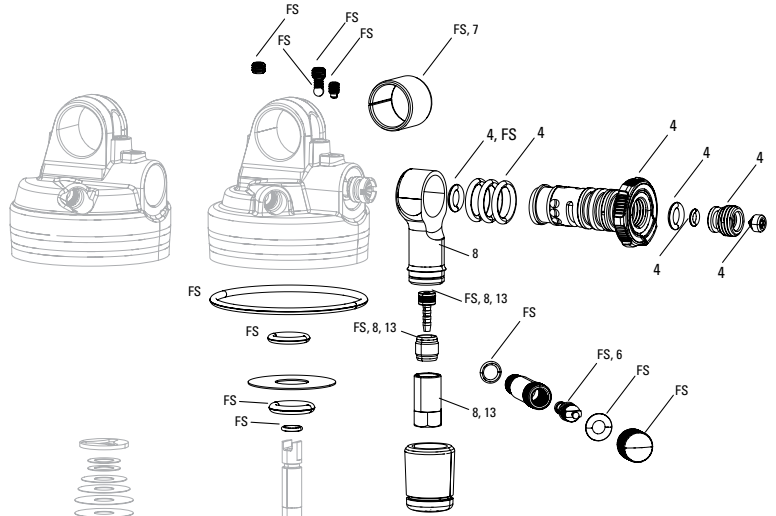

MONARCH XX B1-C2 (2014-2019)

SERVICE

FS	11.4118.038.001	REAR SHOCK SERVICE KIT - FULL SERVICE MONARCH XX B1 (2014-2019)
S	00.4315.032.380	AM REAR SHOCK AIR CAN SERVICE KIT, BASIC - MONARCH B1(PLUS,XX,RL) C1 (R,RT3) D1 (2014+)
S	00.4315.032.390	AM REAR SHOCK AIR CAN SERVICE KIT, BASIC - MONARCH HIGH VOLUME B1(PLUS,XX,RL) C1 (R,RT3) (2014+)
S	00.4315.032.540	AM REAR SHOCK AIR CAN SERVICE KIT, BASIC - MONARCH DEBONAIR(2014+)

AIR CAN

ns	11.4418.001.001	REAR SHOCK SPARE PARTS AIR CAN WITH AUTOSAG BLACK MONARCH 197X48 2014
1	11.4118.033.008	REAR SHOCK AIR CAN ASSEMBLY - 152X31 (INCLUDES SEALS, 15W50 & DYNAMIC SEAL GREASE) - MONARCH B1 (PLUS, RL, XX), C1(R,RT,RT3) D1(RT3)
1	11.4118.033.009	REAR SHOCK AIR CAN ASSEMBLY - 165X38 (INCLUDES SEALS, 15W50 & DYNAMIC SEAL GREASE) - MONARCH B1 (PLUS, RL, XX), C1(R,RT,RT3) D1(RT3)
1	11.4118.033.010	REAR SHOCK AIR CAN ASSEMBLY - 184X44 (INCLUDES SEALS, 15W50 & DYNAMIC SEAL GREASE) - MONARCH B1 (PLUS, RL, XX), C1(R,RT,RT3) D1(RT3)
1	11.4118.033.011	REAR SHOCK AIR CAN ASSEMBLY - 190X51/200X51 (INCLUDES SEALS, 15W50 & DYNAMIC SEAL GREASE) - MONARCH B1 (PLUS, RL, XX), C1(R,RT,RT3) D1(RT3)
1	11.4118.033.012	REAR SHOCK AIR CAN ASSEMBLY - 200X57 (INCLUDES SEALS, 15W50 & DYNAMIC SEAL GREASE) - MONARCH B1 (PLUS, RL, XX), C1(R,RT,RT3) D1(RT3)
1	11.4118.033.013	REAR SHOCK AIR CAN ASSEMBLY - 216X63 (INCLUDES SEALS, 15W50 & DYNAMIC SEAL GREASE) - MONARCH B1 (PLUS, RL, XX), C1(R,RT,RT3) D1(RT3)
2	11.4118.033.014	REAR SHOCK AIR CAN ASSEMBLY - HIGH VOLUME 165X38 (INCLUDES SEALS, 15W50 & DYNAMIC SEAL GREASE) - MONARCH B1(PLUS, RL, XX), C1(R,RT,RT3)
2	11.4118.033.015	REAR SHOCK AIR CAN ASSEMBLY - HIGH VOLUME 190X51/200X51 (INCLUDES SEALS, 15W50 & DYNAMIC SEAL GREASE) - MONARCH B1(PLUS, RL, XX), C1(R,RT,RT3)
2	11.4118.033.016	REAR SHOCK AIR CAN ASSEMBLY - HIGH VOLUME 200X57 (INCLUDES SEALS, 15W50 & DYNAMIC SEAL GREASE) - MONARCH B1(PLUS, RL, XX), C1(R,RT,RT3)
2	11.4118.033.017	REAR SHOCK AIR CAN ASSEMBLY - HIGH VOLUME 216X63 (INCLUDES SEALS, 15W50 & DYNAMIC SEAL GREASE) - MONARCH B1(PLUS, RL, XX), C1(R,RT,RT3)
2	11.4118.033.028	REAR SHOCK AIR CAN ASSEMBLY - DEBONAIR 165X38 (INCLUDES DECALS, SEALS, 15W50 & DYNAMIC SEAL GREASE) - MONARCH B1(PLUS, RL, XX), C1(R,RT,RT3) D1(RT3)
2	11.4118.033.029	REAR SHOCK AIR CAN ASSEMBLY - DEBONAIR 184X44 (INCLUDES DECALS, SEALS, 15W50 & DYNAMIC SEAL GREASE) - MONARCH B1(PLUS, RL, XX), C1(R,RT,RT3) D1(RT3)
2	11.4118.033.030	REAR SHOCK AIR CAN ASSEMBLY - DEBONAIR 190X51/200X51 (INCLUDES DECALS, SEALS, 15W50 & DYNAMIC SEAL GREASE) - MONARCH B1(PLUS, RL, XX), C1(R,RT,RT3) D1(RT3)
2	11.4118.033.031	REAR SHOCK AIR CAN ASSEMBLY - DEBONAIR 200X57 (INCLUDES DECALS, SEALS, 15W50 & DYNAMIC SEAL GREASE) - MONARCH B1(PLUS, RL, XX), C1(R,RT,RT3) D1(RT3)
2	11.4118.033.032	REAR SHOCK AIR CAN ASSEMBLY - DEBONAIR 216X63 (INCLUDES DECALS, SEALS, 15W50 & DYNAMIC SEAL GREASE) - MONARCH B1(PLUS, RL, XX), C1(R,RT,RT3) D1(RT3)

DAMPER BODY

3	11.4118.037.014	REAR SHOCK DAMPER BODY/IFP - FAST BLACK, 165X38 -MONARCH 2014-2017
3	11.4118.037.015	REAR SHOCK DAMPER BODY/IFP - FAST BLACK, 184X44 -MONARCH 2014-2017
3	11.4118.037.016	REAR SHOCK DAMPER BODY/IFP - FAST BLACK, 190X51 -MONARCH 2014-2017
3	11.4118.037.017	REAR SHOCK DAMPER BODY/IFP - FAST BLACK, 200X51 -MONARCH 2014-2017
3	11.4118.037.018	REAR SHOCK DAMPER BODY/IFP - FAST BLACK, 200X57 -MONARCH 2014-2017
3	11.4118.037.020	REAR SHOCK DAMPER BODY/IFP - FAST BLACK, 216X63 -MONARCH 2014-2017

SPARES