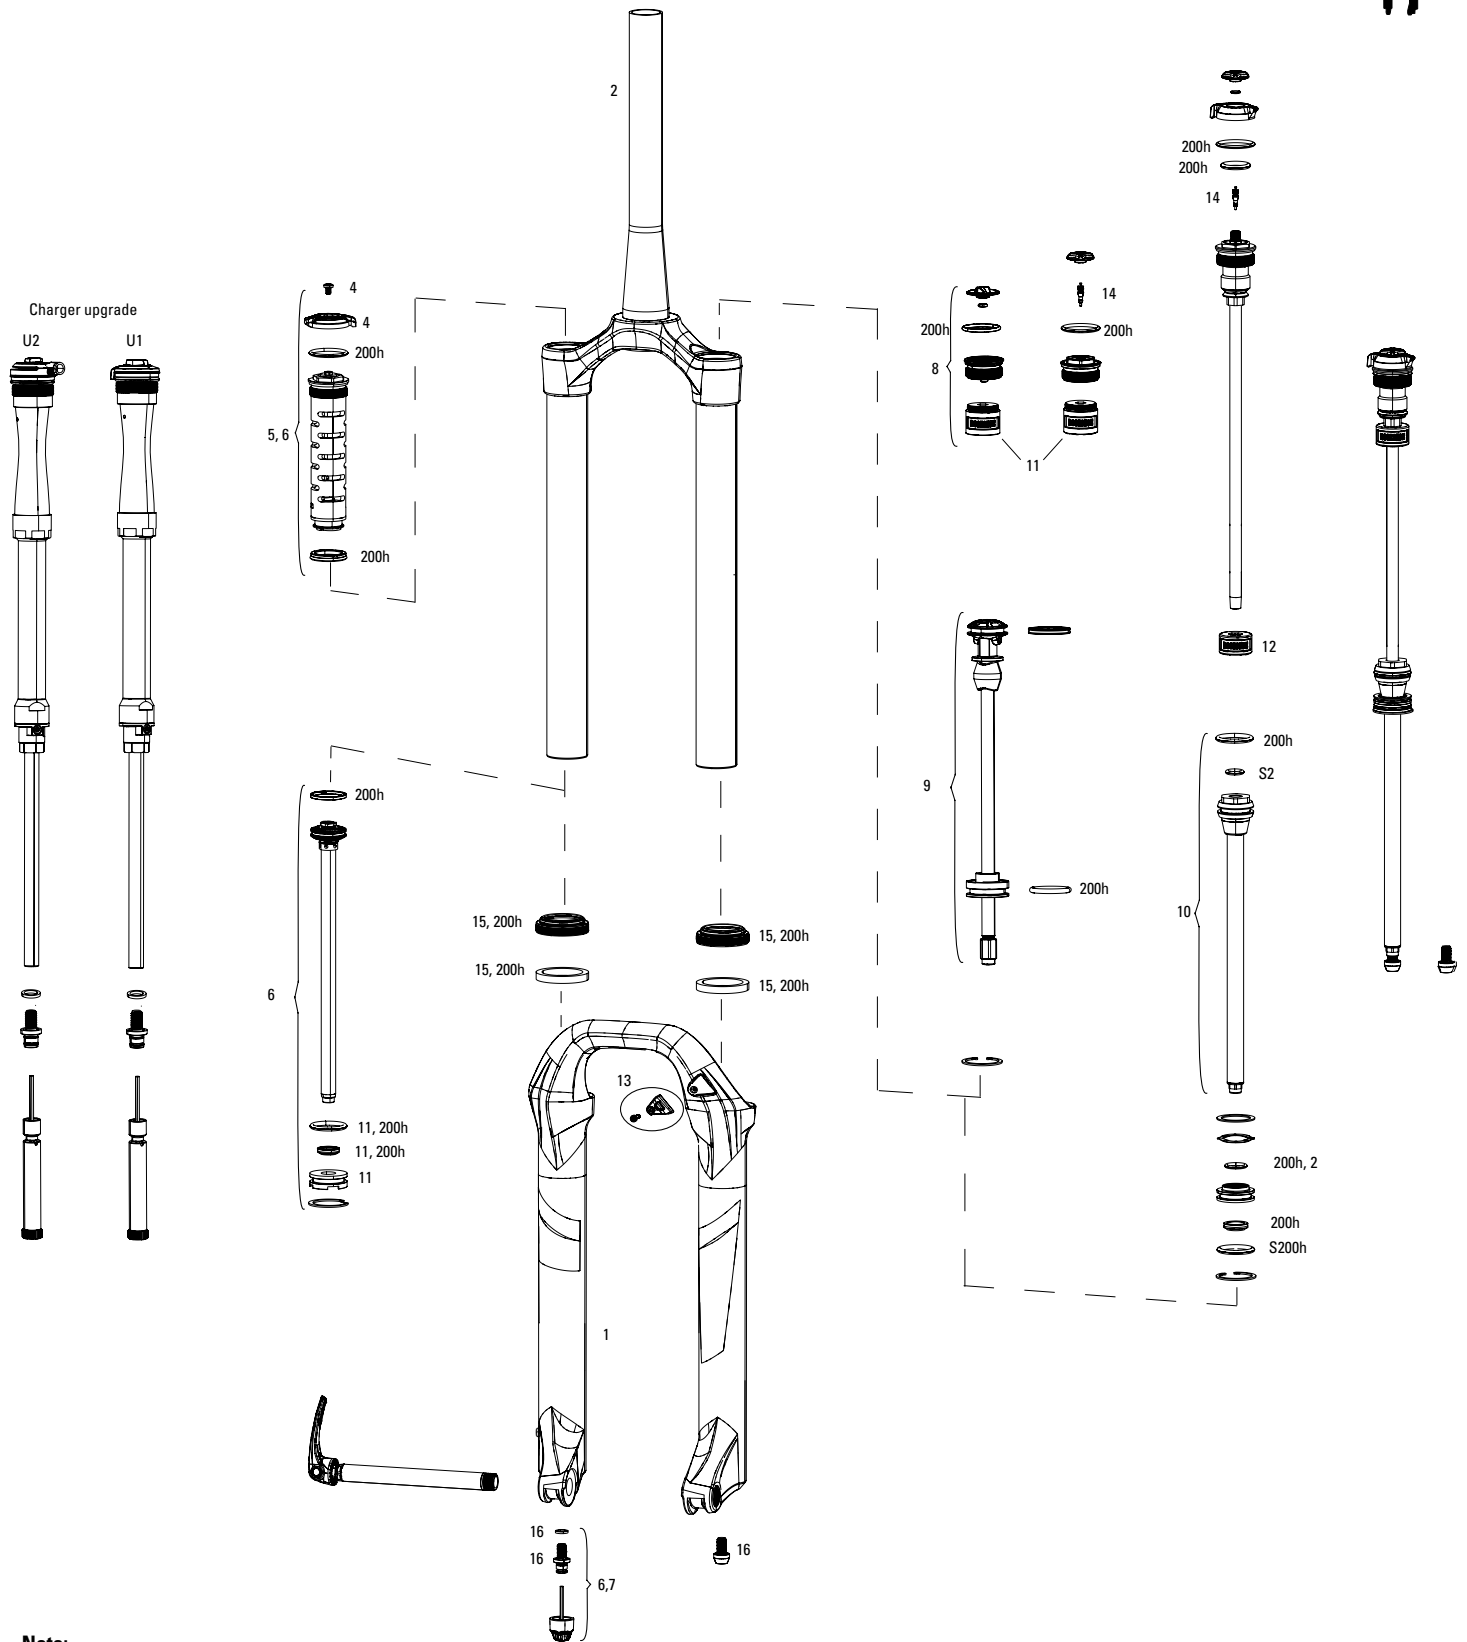

YARI A1-A2 (2016-2020)

Note:

1. 200h service kits include replaceable o-rings, glide rings, retaining rings, crush washers, sealheads, lower leg seals and foam rings. See www.sram.com/service for more information.
2. For Travel Change and Bottomless Token options, see the respective pages in this catalog, listed in the Index.
3. Yari CSU's do not come with gradients printed on the stanchion tubes.
4. A complete decal and maxle overview can be found in back of the catalog.