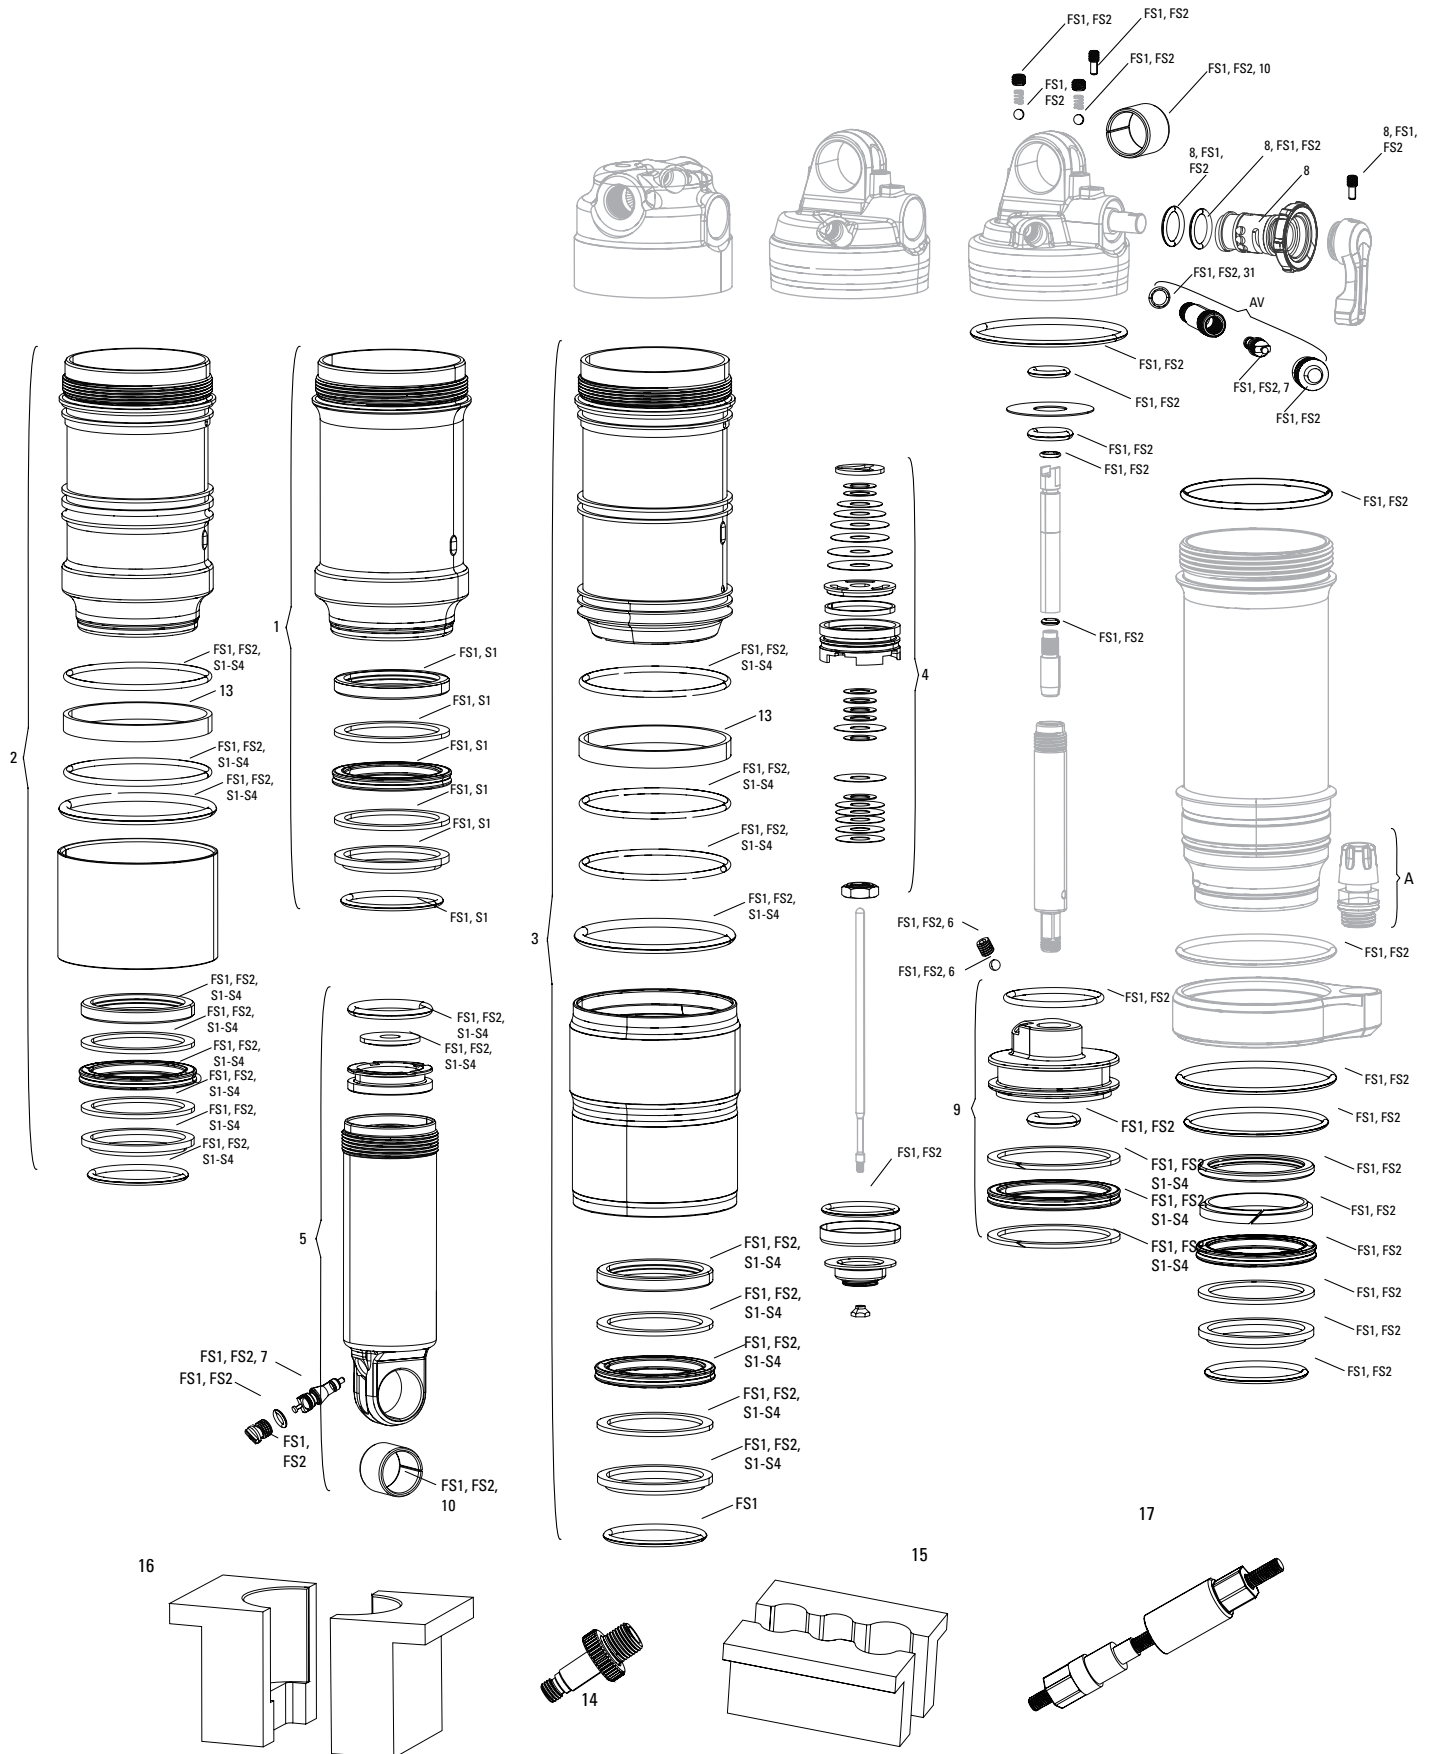

MONARCH RT C1-D2 (2014-2018)/RL B1-C2 (2014-2018)
MONARCH RT3 C1-C3 (2014-2015)

MONARCH R C1-D2 (2014-2018)/ RT C1-D2 (2014-2018)

MONARCH RL B1-C2 (2014-2018) / RT3 C1-C3 (2014-2015)