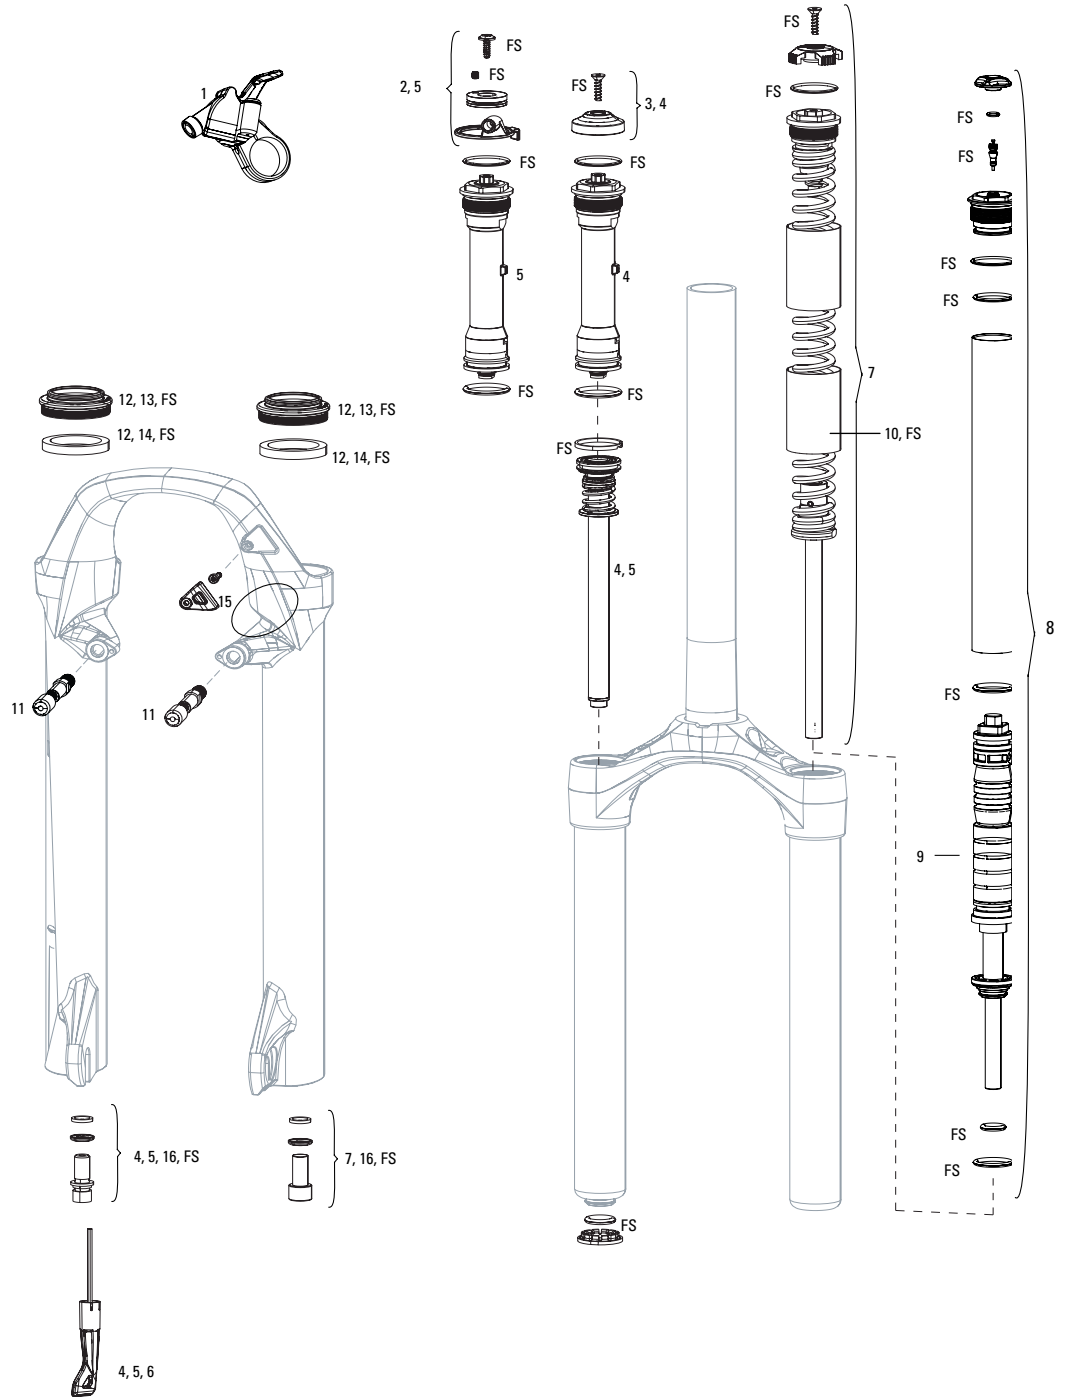

Note:

1. If your 29" 80mm travel fork CSU measures 321 +/-2 from the top of the crown to the bottom of the stanchion, you will need to use Air Spring 11.4018.010.152
2. Full service kits include replaceable o-rings, glide rings, retaining rings, crush washers, crush washer retainers and shaft bolts/nuts. Not all service parts are pictured. All basic service kits include the following replaceable wear items: o-rings, glide rings, dust seals, and foam rings.
3. Decal page can be found in back of the catalog.