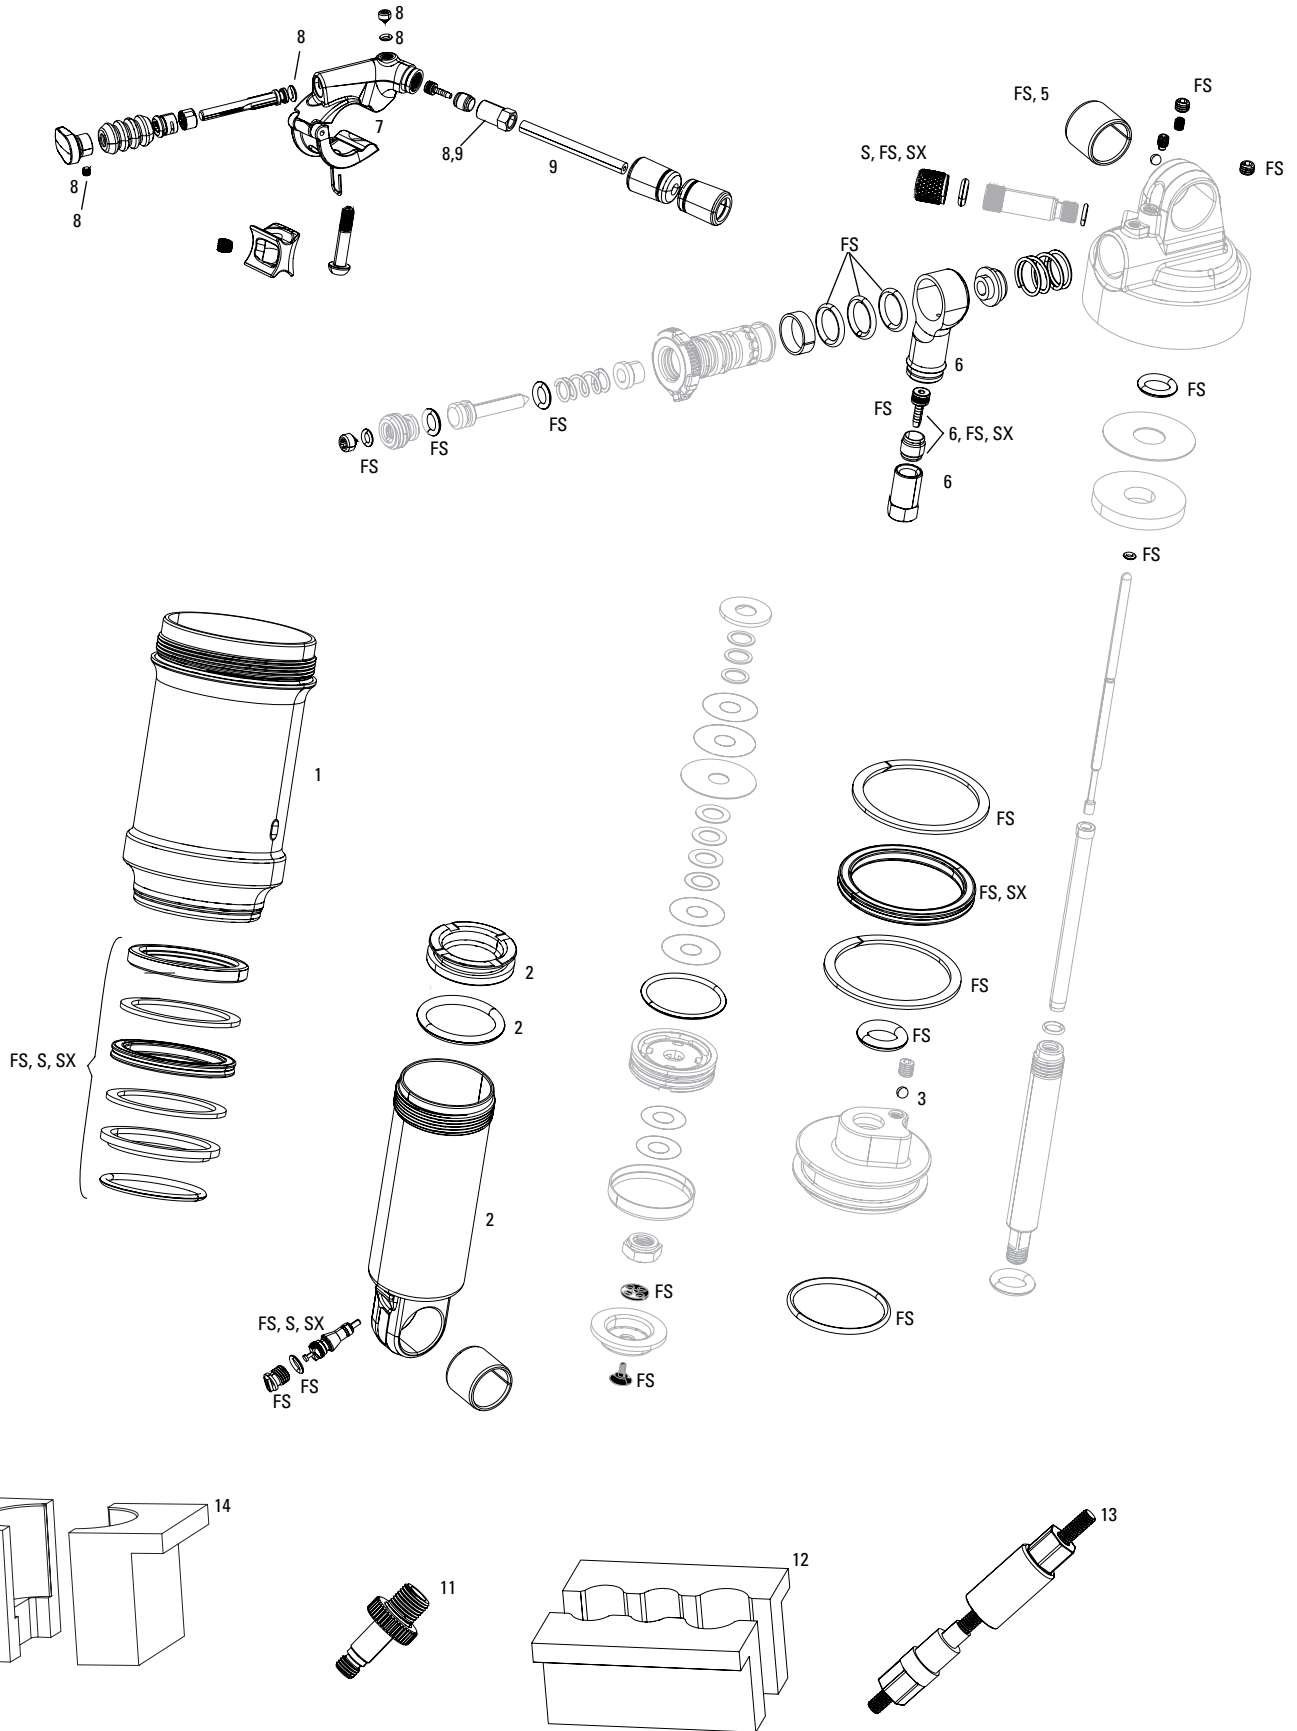

SPARES

4	11.4118.001.001	REAR SHOCK REBOUND KNOB KIT - (INCLUDES LEVER, SEALS, SPRING, DETENT BALL & SCREWS) - MONARCH XX A1-B1
5	11.4115.132.010	REAR SHOCK NYLON BALL - BLEED PISTON SEALHEAD - MONARCH/MONARCH PLUS, QTY 20
6	11.4308.327.002	AIR VALVE KIT - SCHRADER CORE (QTY 2) - FORKS/SHOCKS/REVERB
ns	11.4115.124.010	REAR SHOCK AIR VALVE KIT - (INCLUDES VALVE BODY, VALVE, VALVE CAP) - MONARCH/MONARCH PLUS
7	11.4115.013.000	REAR SHOCK EYELET BUSHING KIT -1/2"X1/2" (QTY 2)
8	11.4118.002.000	REAR SHOCK HOSE FITTING KIT - (INCLUDES BANJO, COMPRESSION FITTING & THREADED BARB) - MONARCH XX
9	11.4318.000.000	REMOTE - XLOC SPRINT LEFT BLACK (INCLUDES HOSE, BARB & COMPRESSION NUT) - MONARCH XX
9	11.4318.000.010	REMOTE - XLOC SPRINT RIGHT BLACK (INCLUDES HOSE, BARB & COMPRESSION NUT) - MONARCH XX
ns	11.4318.001.000	REMOTE SERVICE KIT - XLOC SPRINT - MONARCH XX
10	11.4315.013.070	REMOTE - XLOC FULL SPRINT LEFT GOLD ADJUSTER (INCLUDES HOSE/BANJO) - SID/REVELATION/MONARCH XX
10	11.4315.013.080	REMOTE - XLOC FULL SPRINT RIGHT GOLD ADJUSTER (INCLUDES HOSE/BANJO) - SID/REVELATION/MONARCH XX
ns	11.4318.006.010	REMOTE SERVICE KIT - XLOC FULL SPRINT (INCLUDES RATCHET WHEEL & O-RINGS) - MONARCH XX/SID/REVELATION
11	11.4318.005.000	REMOTE CONNECTAMAJIG COLLAR - BLACK - REVERB/XLOC FULL SPRINT
12	11.4318.002.040	REMOTE HYDRAULIC HOSE KIT - 1250mm SPRINT (INCLUDES HOSES/BARBS/COMPRESSION NUTS)(QTY 2) -XLOC MONARCH XX
13	11.4318.002.020	REMOTE HYDRAULIC HOSE KIT - 2000M XLOC FULL SPRINT CONNECTAMAJIG (INCLUDES, BARB, COMPRESSION NUT & CONNECTAMAJIG) - MONARCH XX FULLSPRINT
ns	11.4318.003.246	REAR SHOCK DECAL KIT - MONARCH R/RL/RT3/XX HIGH VOLUME BLACK CAN 190/200 B1(RL, XX), C1(R,RT3)

TOOLS/GREASE/FLUIDS

14	00.4315.027.010	AIR VALVE ADAPTER TOOL - ROCKSHOX REAR SHOCKS
15	00.4115.154.020	REAR SHOCK VISE BLOCKS, 3 HOLE FOR ROCKSHOX MONARCH/VIVID/VIVID AIR/REVERB
16	00.4118.013.000	REAR SHOCK BODY VISE BLOCKS, ROCKSHOX MONARCH
17	00.4315.026.010	1/2"X1/2" REAR SHOCK BUSHING TOOL (EYELET/SEALHEAD) ROCKSHOX
18	11.4118.042.000	REAR SHOCK VOLUME REDUCER KIT - BOTTOMLESS RINGS - (INCLUDES VOLUME ADJUST RINGS, QTY 9) -MONARCH/VIVID AIR
ns	00.4315.022.010	SCHRADER VALVE REMOVAL TOOL ROCKSHOX
ns	00.4315.023.010	HIGH-PRESSURE FORK/SHOCK PUMP (300 PSI MAX) ROCKSHOX
ns	00.4315.023.030	HIGH-PRESSURE FORK/SHOCK PUMP (600 PSI MAX) ROCKSHOX
ns	00.4315.023.040	HIGH-PRESSURE FORK/SHOCK PUMP (300 PSI MAX) ROCKSHOX DIGITALGAUGE
ns	11.4115.094.010	LUBRICANT, REAR SHOCK AIR CAN, MAXIMA 15W 50, 1 LITER BOTTLE
ns	11.4115.094.030	MAXIMA SUSPENSION OIL PLUSH, 3WT 1 LITER BOTTLE - REAR SHOCK/CHARGER DAMPER
ns	11.4115.094.030	MAXIMA SUSPENSION OIL PLUSH, 3WT 1 LITER BOTTLE - REAR SHOCK/CHARGER DAMPER
ns	11.4315.021.070	ROCKSHOX REVERB HYDRAULIC FLUID, 120ML BOTTLE - REVERB/SPRINT REMOTE
ns	11.4015.354.040	ROCKSHOX REVERB HYDRAULIC FLUID, 1 LITER BOTTLE - REVERB/SPRINT REMOTE
ns	00.4318.007.001	ROCKSHOX STANDARD BLEED KIT (INCLUDES 2 SYRINGES/FITTINGS, REVERB HYDRAULIC FLUID, 120ML BOTTLE NEW)
ns	00.4318.008.002	GREASE ROCKSHOX DYNAMIC SEAL GREASE (PTFE) 1OZ - RECOMMENDED FOR SERVICING REAR SHOCKS & FORKS
ns	00.4318.008.004	GREASE ROCKSHOX DYNAMIC SEAL GREASE 500ML - RECOMMENDED FOR SERVICING REAR SHOCKS & FORKS
ns	00.4318.012.010	REAR SHOCK IFP HEIGHT TOOL (FOR SETTING IFP HEIGHT) -MONARCH/DELUXE

MONARCH R / RT / RL (2011-2013) / RT3 (2011-2012) MONARCH XX (2012-2013)

Xloc remote lever assembled, includes hose