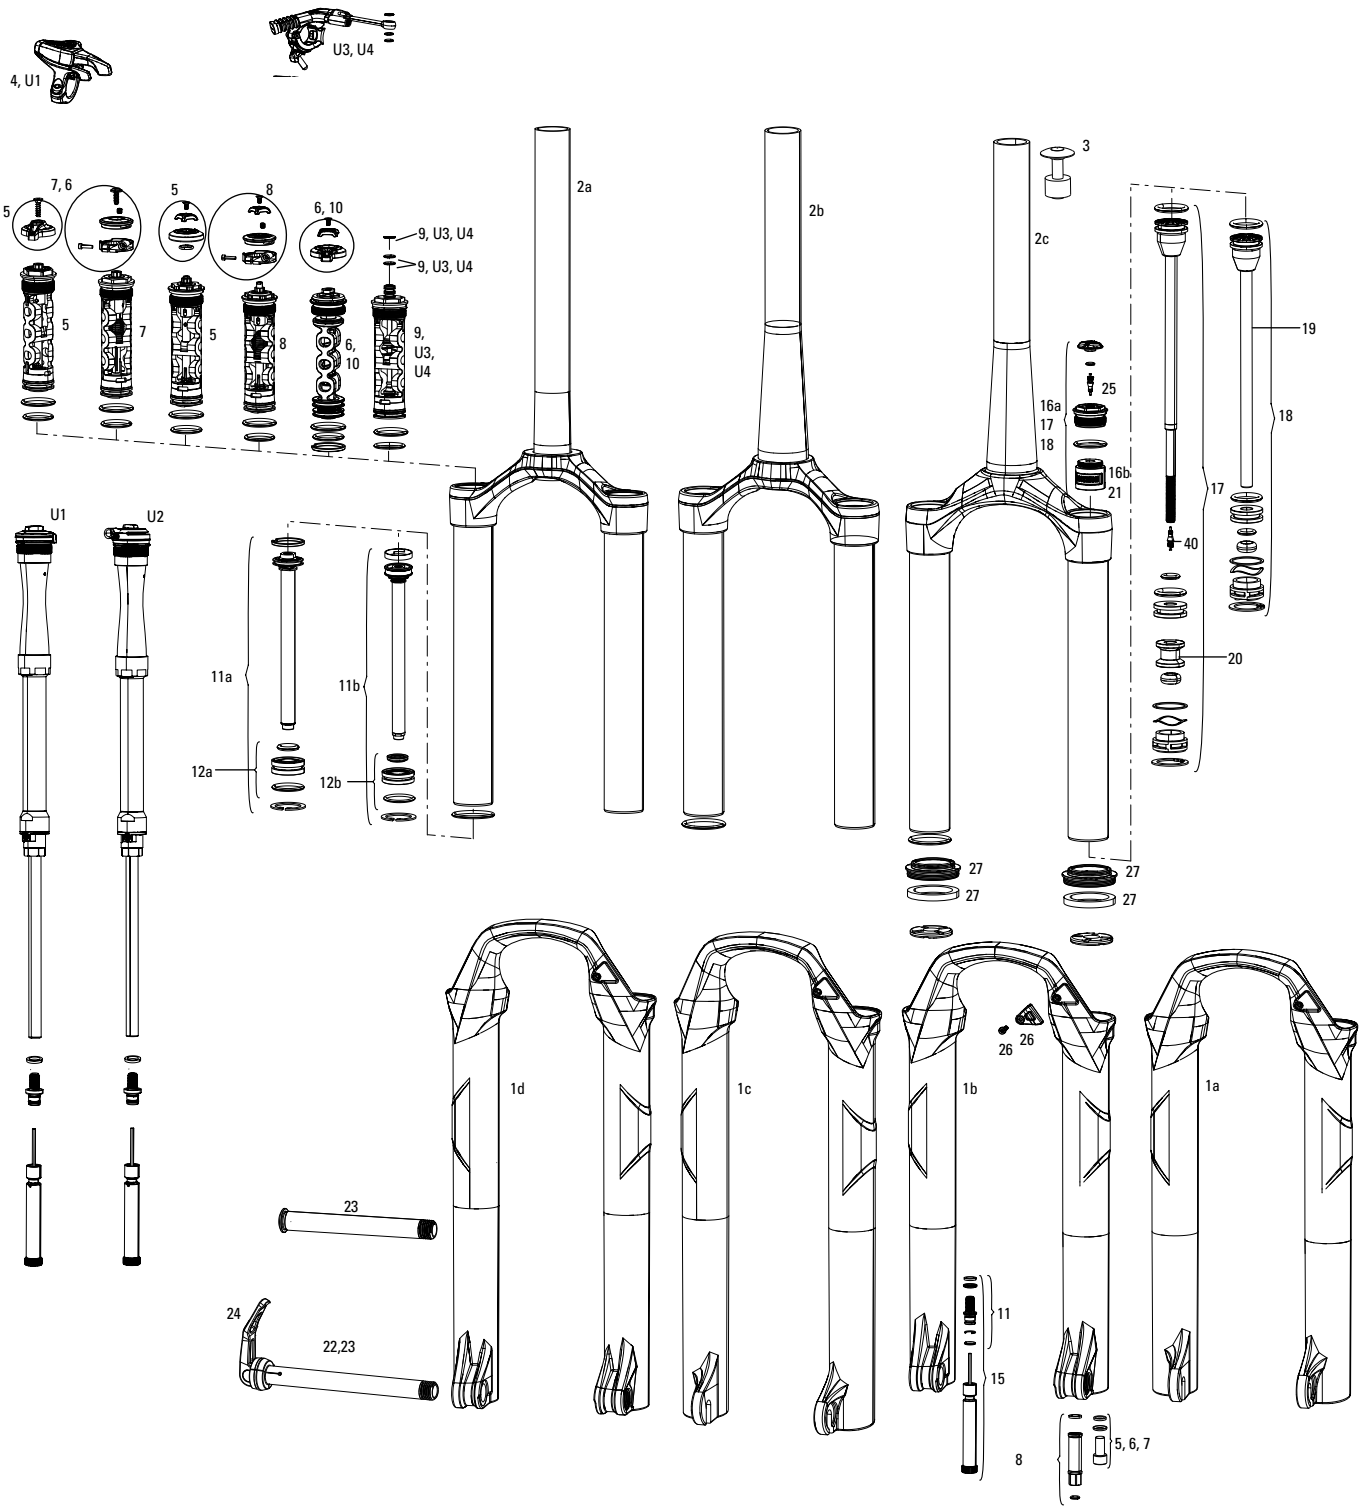

SID B - 80mm-120mm A1-A4 (2011-2016)

1. **Note:**
1. Full service kits include replaceable rebound damper seal head, o-rings, glide rings, retaining rings, crush washers, crush washer retainers, and shaft bolts/nuts. All air service kits include replacement schrader valve cores. Not all service parts are pictured. All basic service kits include the following replaceable wear items: o-rings, glide rings, dust seals, and foam rings.
  2. Convert from Crown Adjust to Remote Adjust: Remote compression damper requires remote compression adjuster spool, cable clamp and remote lever assembly.
  3. Solo Air internals require Solo Air CSU; Solo Air internals are not compatible with Dual Air CSU. Dual Air internals require Dual Air CSU; Dual Air internals are not compatible with Solo Air CSU.
  4. 2013+ Reba and 2013+ SID B internals: CSU and Lower Leg assemblies are interchangeable. SID A: upper tube inner diameter = 27.8mm. SID B: upper tube inner diameter = 28.2mm.
  5. SID chassis and internals may be travel-specific. See part kit descriptions for identification.
  6. SID RCT3 A3 (2014+) compression damper must be used with SID A3 rebound damper (with Rapid Recovery valving). SID RCT3 A2 (2012-2013) compression damper is not compatible with SID RCT3 A3(2014+) rebound-damper.
  7. 2011-2012 XLoc remote uses 2.5wt suspension fluid. 2013+ XLoc remote uses Reverb hydraulic fluid. Use fluid indicated on fork top cap.
  8. SIDB1 100mm max travel has 80mm and 100mm gradients; SID B 120mm max travel has 80mm to 120mm gradients