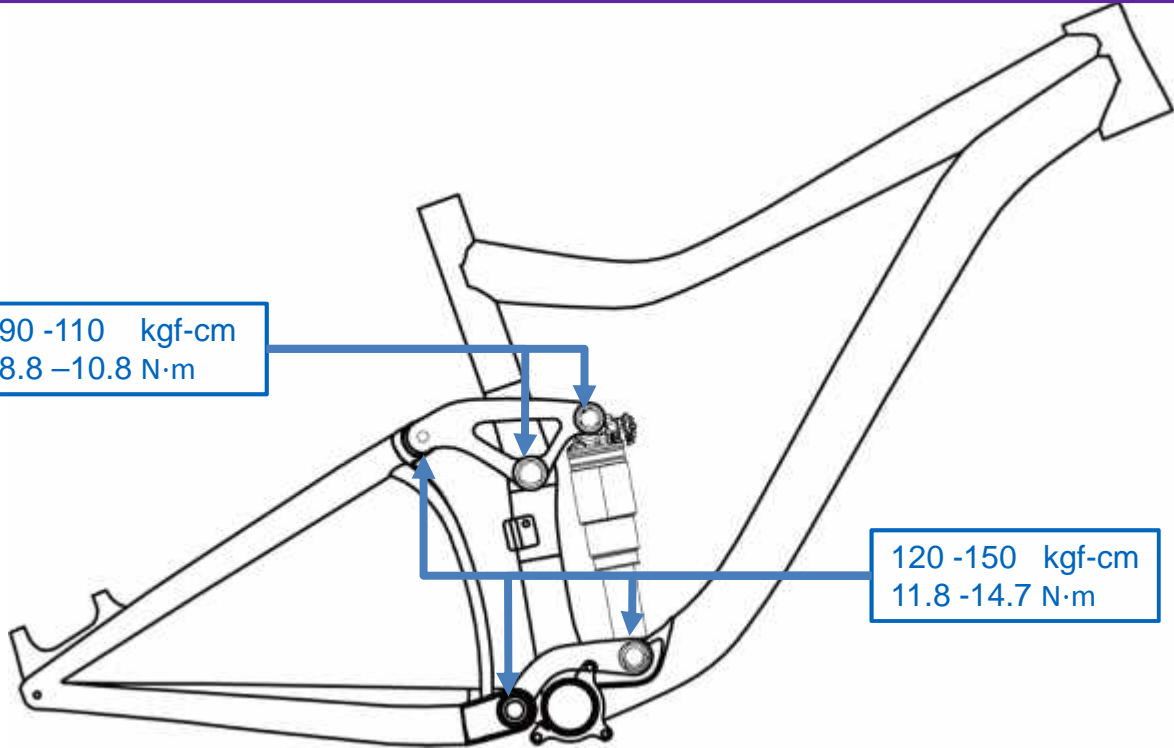

Rock Arm & Linkage Recommended Torque Values

Glory Advanced 27.5" / Glory Aluxx 27.5"

120 -150 kgf-cm
11.8 -14.7 N·m

120 -150 kgf-cm
11.8 -14.7 N·m

Reign Advanced 27.5" / Reign Aluxx 27.5"

90 -110 kgf-cm
8.8 -10.8 N·m

120 -150 kgf-cm
11.8 -14.7 N·m

Rock Arm & Linkage Recommended Torque Values

Trance Advanced 27.5" / Trance Aluxx 27.5"

intrigue 27.5"

90 -110 kgf-cm
8.8 -10.8 N·m

120 -150 kgf-cm
11.8 -14.7 N·m

Anthem Advanced 27.5" / Anthem Aluxx 27.5"

lust advanced 27.5" / Lust Aluxx 27.5"

90 -110 kgf-cm
8.8 -10.8 N·m

120 -150 kgf-cm
11.8 -14.7 N·m

Rock Arm & Linkage Recommended Torque Values

Stance 27.5"

90 -110 kgf-cm
8.8 -10.8 N·m

120 -150 kgf-cm
11.8 -14.7 N·m