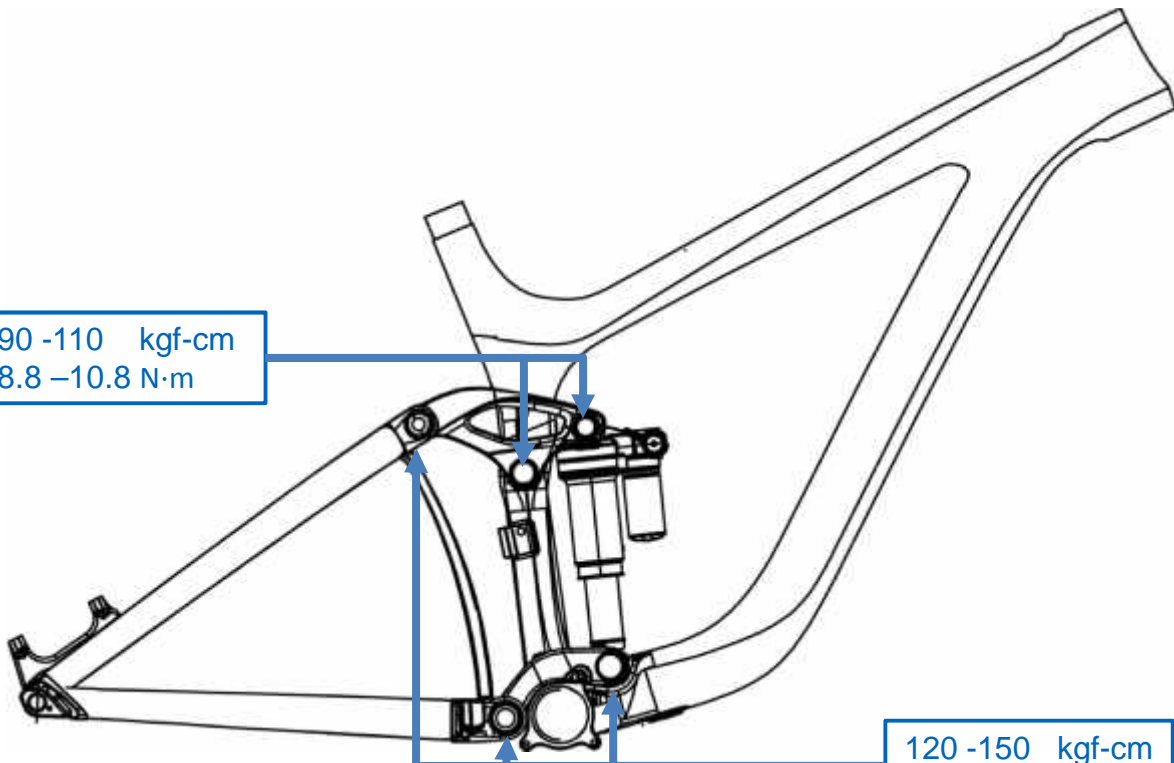

Rock Arm & Linkage Recommended Torque Values

Glory Advanced 27.5" / Glory Aluxx 27.5"

120 -150 kgf-cm
11.8 -14.7 N·m

120 -150 kgf-cm
11.8 -14.7 N·m

Reign Advanced 27.5" / Reign Aluxx 27.5"

90 -110 kgf-cm
8.8 -10.8 N·m

120 -150 kgf-cm
11.8 -14.7 N·m

Rock Arm & Linkage Recommended Torque Values

Trance Advanced 27.5" / Trance Aluxx 27.5"

intrigue 27.5"

90 -110 kgf-cm
8.8 -10.8 N·m

120 -150 kgf-cm
11.8 -14.7 N·m

Anthem Advanced 27.5" / Anthem Aluxx 27.5"

lust advanced 27.5" / Lust Aluxx 27.5"

90 -110 kgf-cm
8.8 -10.8 N·m

120 -150 kgf-cm
11.8 -14.7 N·m

Rock Arm & Linkage Recommended Torque Values

Stance 27.5"

90 -110 kgf-cm
8.8 -10.8 N·m

120 -150 kgf-cm
11.8 -14.7 N·m