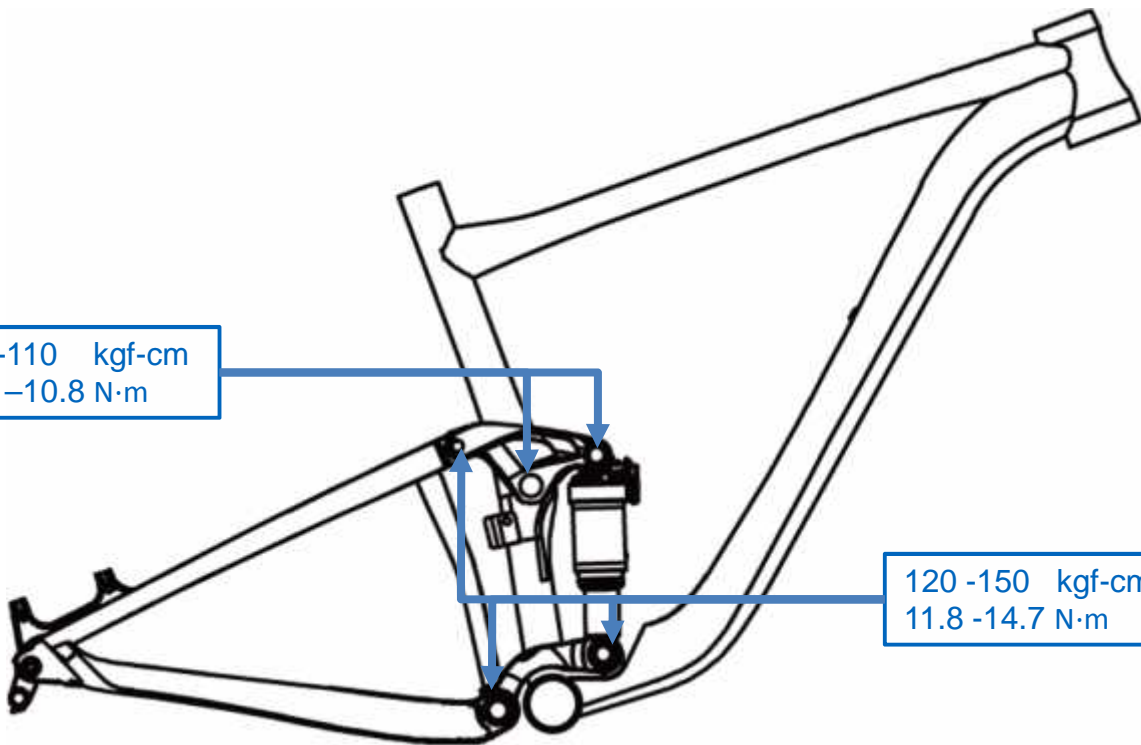

Rock Arm & Linkage Recommended Torque Values

Glory Advanced 27.5" / Glory Aluxx 27.5"

120 -150 kgf-cm
11.8 -14.7 N·m

120 -150 kgf-cm
11.8 -14.7 N·m

Reign Advanced 27.5" / Reign Aluxx 27.5"

90 -110 kgf-cm
8.8 -10.8 N·m

120 -150 kgf-cm
11.8 -14.7 N·m

Rock Arm & Linkage Recommended Torque Values

Trance Advanced 27.5" / Trance Aluxx 27.5"

intrigue 27.5"

90 -110 kgf-cm
8.8 -10.8 N·m

120 -150 kgf-cm
11.8 -14.7 N·m

Anthem Advanced 27.5" / Anthem Aluxx 27.5"

lust advanced 27.5" / Lust Aluxx 27.5"

90 -110 kgf-cm
8.8 -10.8 N·m

120 -150 kgf-cm
11.8 -14.7 N·m

Rock Arm & Linkage Recommended Torque Values

Stance 27.5"

90 -110 kgf-cm
8.8 -10.8 N·m

120 -150 kgf-cm
11.8 -14.7 N·m