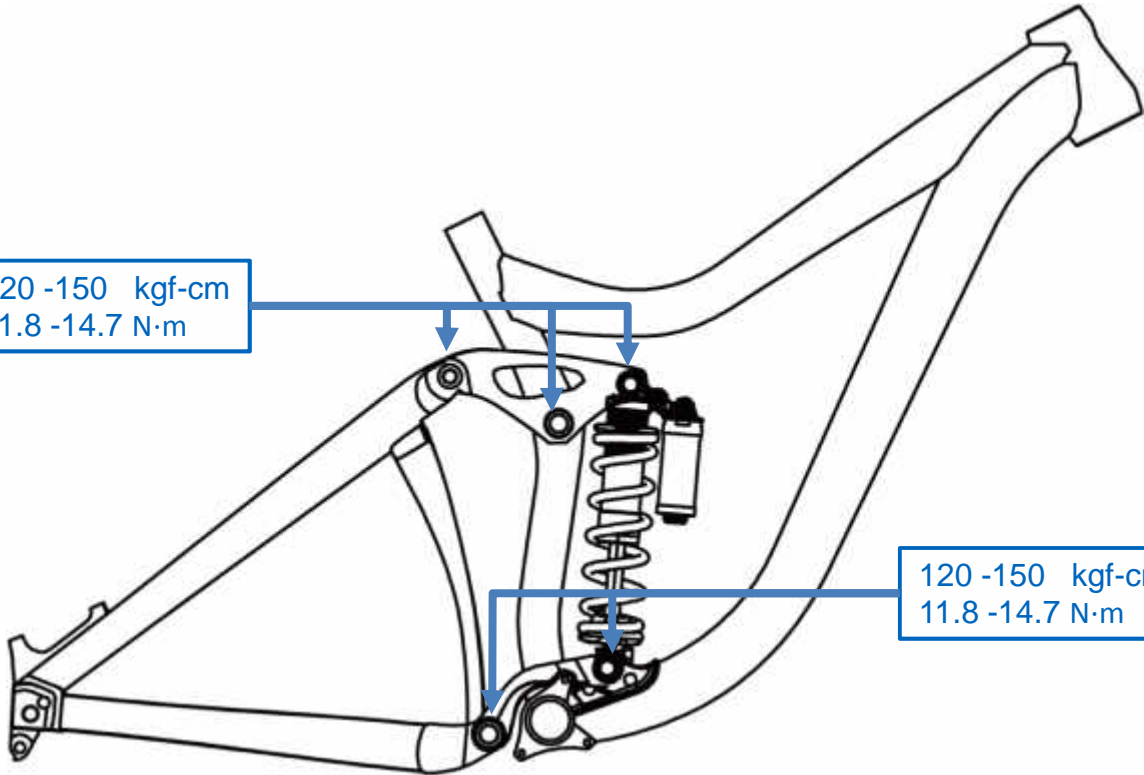

Rock Arm & Linkage Recommended Torque Values

Glory Advanced 27.5" / Glory Aluxx 27.5"

120 -150 kgf-cm
11.8 -14.7 N·m

120 -150 kgf-cm
11.8 -14.7 N·m

Reign Advanced 27.5" / Reign Aluxx 27.5"

90 -110 kgf-cm
8.8 -10.8 N·m

120 -150 kgf-cm
11.8 -14.7 N·m

Rock Arm & Linkage Recommended Torque Values

Trance Advanced 27.5" / Trance Aluxx 27.5"

intrigue 27.5"

90 -110 kgf-cm
8.8 -10.8 N·m

120 -150 kgf-cm
11.8 -14.7 N·m

Anthem Advanced 27.5" / Anthem Aluxx 27.5"

lust advanced 27.5" / Lust Aluxx 27.5"

90 -110 kgf-cm
8.8 -10.8 N·m

120 -150 kgf-cm
11.8 -14.7 N·m

Rock Arm & Linkage Recommended Torque Values

Stance 27.5"

90 -110 kgf-cm
8.8 -10.8 N·m

120 -150 kgf-cm
11.8 -14.7 N·m