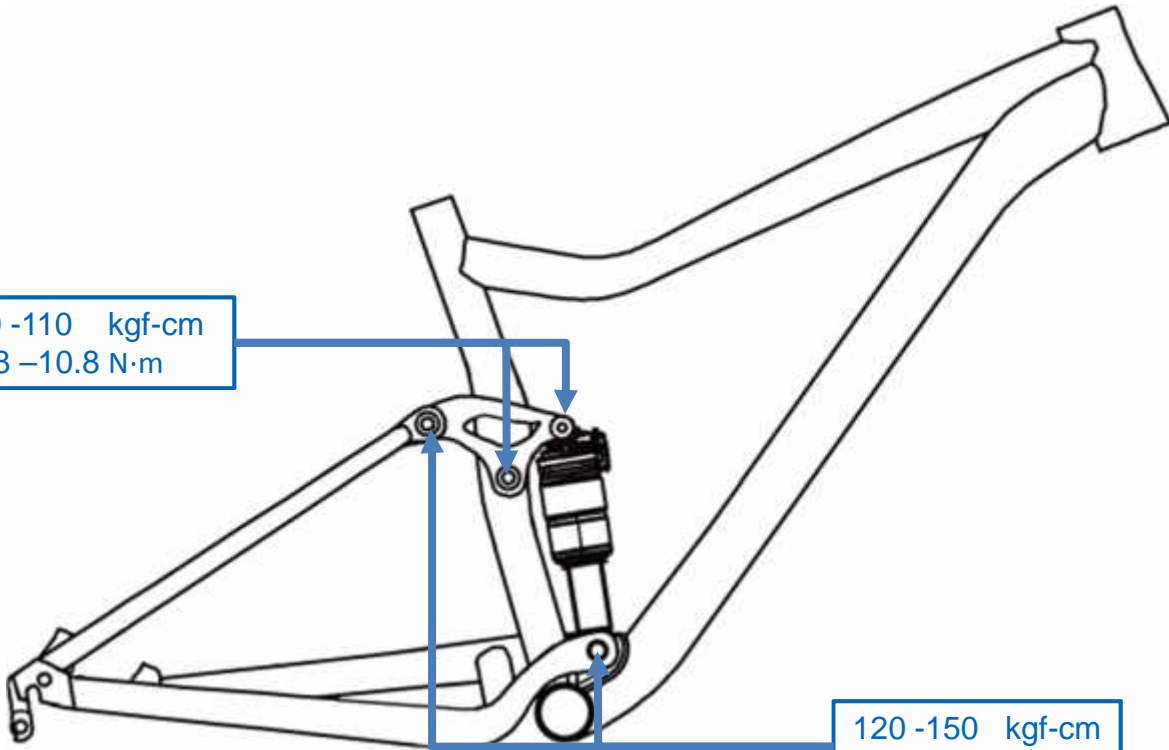

Rock Arm & Linkage Recommended Torque Values

Glory Advanced 27.5" / Glory Aluxx 27.5"

120 -150 kgf-cm
11.8 -14.7 N·m

120 -150 kgf-cm
11.8 -14.7 N·m

Reign Advanced 27.5" / Reign Aluxx 27.5"

90 -110 kgf-cm
8.8 -10.8 N·m

120 -150 kgf-cm
11.8 -14.7 N·m

Rock Arm & Linkage Recommended Torque Values

Trance Advanced 27.5" / Trance Aluxx 27.5"

intrigue 27.5"

90 -110 kgf-cm
8.8 -10.8 N·m

120 -150 kgf-cm
11.8 -14.7 N·m

Anthem Advanced 27.5" / Anthem Aluxx 27.5"

lust advanced 27.5" / Lust Aluxx 27.5"

90 -110 kgf-cm
8.8 -10.8 N·m

120 -150 kgf-cm
11.8 -14.7 N·m

Rock Arm & Linkage Recommended Torque Values

Stance 27.5"

90 -110 kgf-cm
8.8 -10.8 N·m

120 -150 kgf-cm
11.8 -14.7 N·m