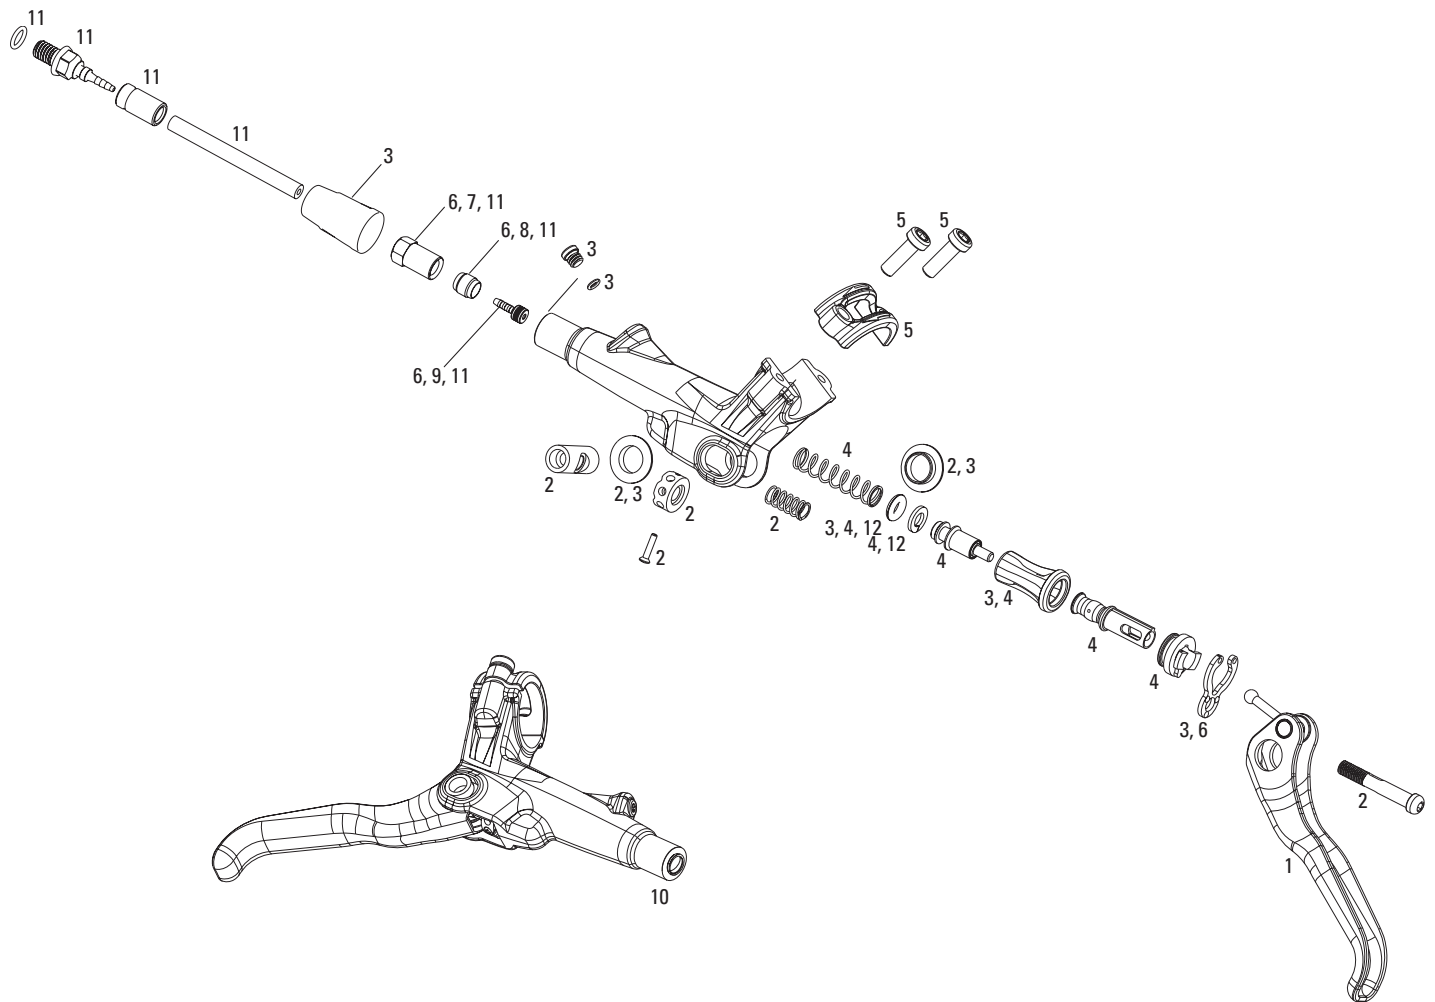

ELIXIR™ 4 & ELIXIR 5 - HYDRAULIC DISC BRAKE - LEVERS

Note: Elixir 4 (not pictured) includes Elixir 5 lever assembly and Juicy 3 caliper assembly.

No.	Part Number	Description
1	11.5015.021.050	Elixir 5 Lever Blade Black/Pushrod Kit, Qty 1
1	11.5015.021.060	Elixir 5 Lever Blade Tungsten Grey/Pushrod Kit, Qty 1
2	11.5015.055.010	Elixir 5 Lever Reach Adjust/Pivot Kit, Qty 1
3	11.5015.052.010	Elixir 5 Lever Service Kit, Qty 1
4	11.5015.053.010	Elixir 5 Lever Internals Kit, Qty 1
5	11.5015.029.030	Elixir 5 Split Clamp Kit, Black, Qty 1
5	11.5015.029.040	Elixir 5 Split Clamp Kit, White, Qty 1
6	11.5309.765.000	Hydraulic Disc Brake Hose Fitting Kit, Qty 1 (threaded hose barb, comp fitting, comp nut)
7	11.5309.766.000	Hydraulic Disc Brake Compression Hose Nut, Qty 5
8	11.5311.555.000	Hydraulic Disc Brake Compression Hose Fitting, Qty 10
9	11.5311.556.000	Hydraulic Disc Brake Hose Barb, Threaded, Qty 10
10	11.5015.030.100	Elixir 5 Lever Assy, White, Aluminum Lever (complete, no hose)
10	11.5015.030.110	Elixir 5 Lever Assy, Black, Aluminum Lever (complete, no hose)
11	11.5015.022.000	Elixir Hydraulic Line Kit 2000mm, Qty 1
11	11.5015.056.010	Elixir Hydraulic Line Kit 2000mm, White Qty 1
12	11.5015.062.010	Primary and Secondary Seals (Elixir Lever Piston) Qty 20 each