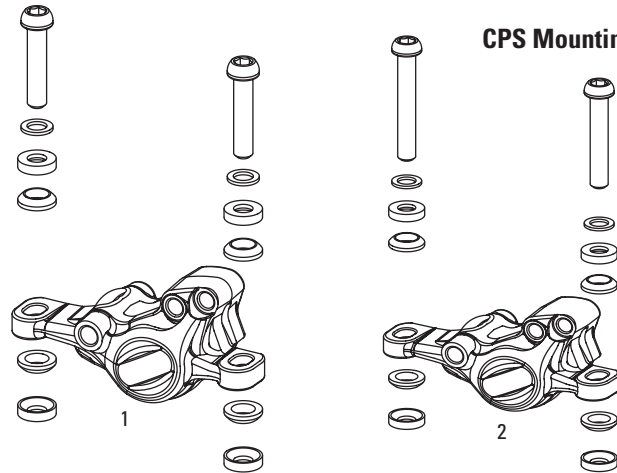

MOUNTING BRACKETS / CPS HARDWARE