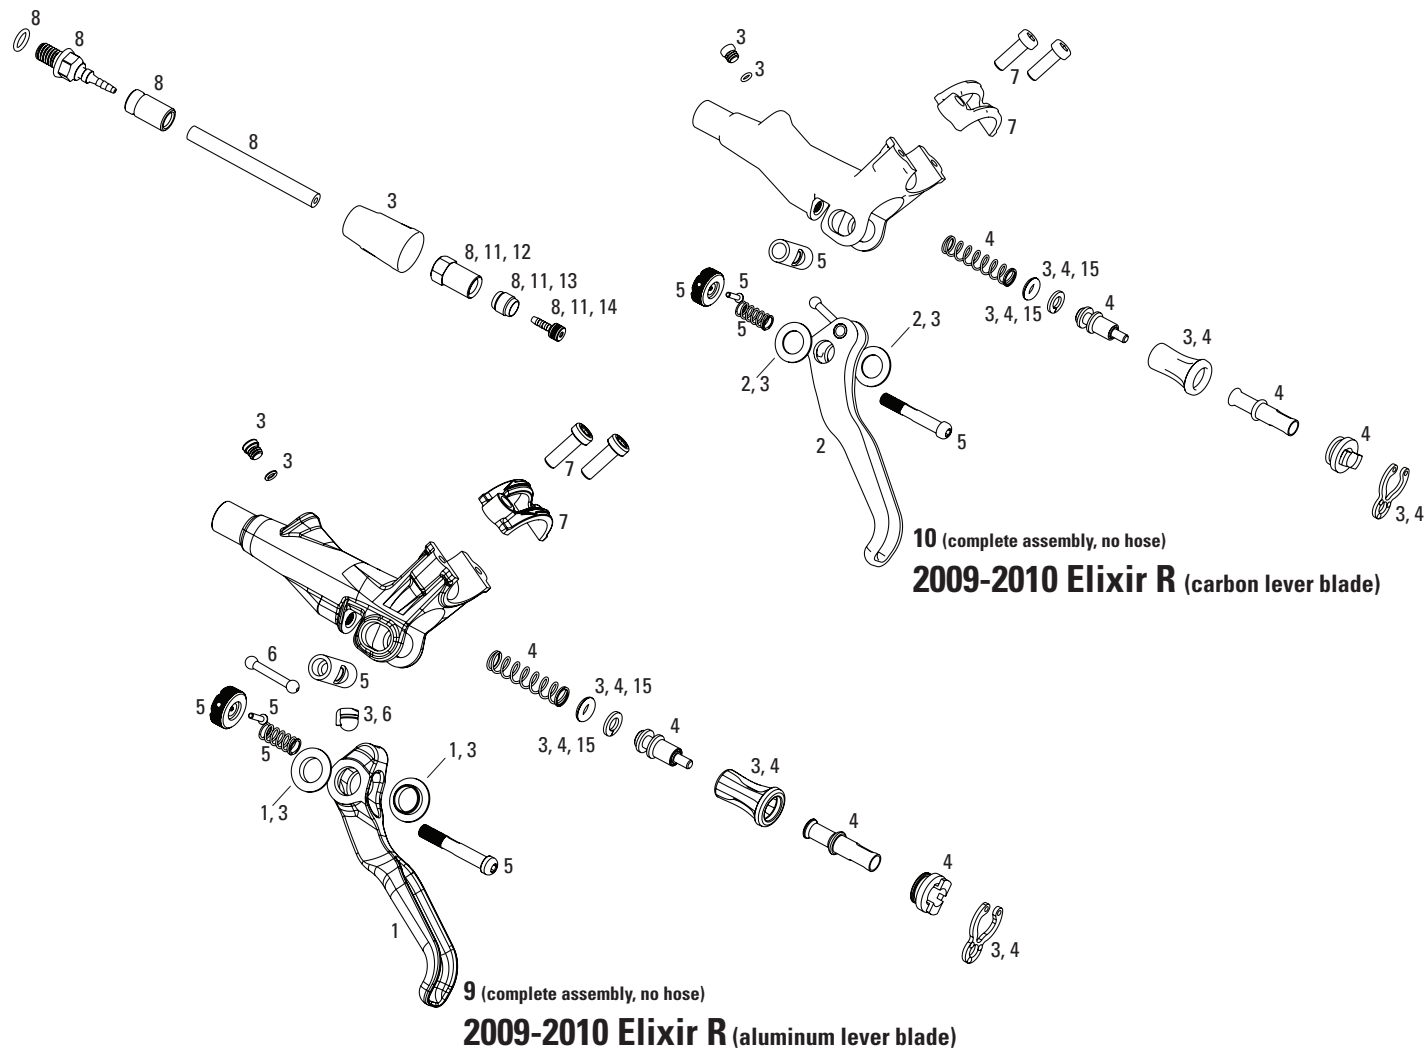

ELIXIR™ R - HYDRAULIC DISC BRAKE - LEVERS

No.	Part Number	Description
1	11.5015.021.000	Elixir Lever Blade Kit, Aluminum, Grey, Qty 1
1	11.5015.021.010	Elixir Lever Blade Kit, Aluminum, Black, Qty 1
1	11.5015.021.070	Elixir Lever Blade Kit, Aluminum, RootBeer, Qty 1
2	11.5015.021.020	Elixir Lever Blade/Pushrod Kit, Carbon, Qty 1 (includes pushrod installed)
3	11.5015.023.000	Elixir Lever Service Kit, Qty 1
4	11.5015.025.000	Elixir Lever Internals Kit, Qty 1
5	11.5015.026.000	Elixir Lever Reach Adjuster Kit, Qty 1
6	11.5015.028.000	Elixir R Lever Pushrod/Coupling Kit, Qty 1
7	11.5015.029.000	Elixir Split Clamp Kit, Mercury Silver, Qty 1 (Steel Hardware)
7	11.5015.029.010	Elixir Split Clamp Kit, Onyx, Qty 1 (Steel Hardware)
7	11.5015.029.020	Elixir Split Clamp Kit, Gold, Qty 1 (Steel Hardware)
8	11.5015.022.000	Elixir Hydraulic Line Kit 2000mm, Qty 1
9	11.5015.030.030	Elixir R Lever Assy, Grey, Carbon Lever (complete, no hose)
9	11.5015.030.040	Elixir R Lever Assy, Flash Silver, Carbon Lever (complete, no hose)
9	11.5015.030.060	Elixir R Lever Assy, White, Carbon Lever (complete, no hose)
9	11.5015.030.080	Elixir R Lever Assy, Black, Carbon Lever (complete, no hose)
10	11.5015.030.020	Elixir R Lever Assy, Grey, Aluminum Lever (complete, no hose)
10	11.5015.030.050	Elixir R Lever Assy, Flash Silver, Aluminum Lever (complete, no hose)
10	11.5015.030.070	Elixir R Lever Assy, White, Aluminum Lever (complete, no hose)
10	11.5015.030.090	Elixir R Lever Assy, Black, Aluminum Lever (complete, no hose)
11	11.5309.765.000	Hydraulic Disc Brake Hose Fitting Kit, Qty 1 (threaded hose barb, comp fitting, comp nut)
12	11.5309.766.000	Hydraulic Disc Brake Compression Hose Nut, Qty 5
13	11.5311.555.000	Hydraulic Disc Brake Compression Hose Fitting, Qty 10
14	11.5311.556.000	Hydraulic Disc Brake Hose Barb, Threaded, Qty 10
15	11.5015.062.010	Primary and Secondary Seals (Elixir Lever Piston) Qty 20 each