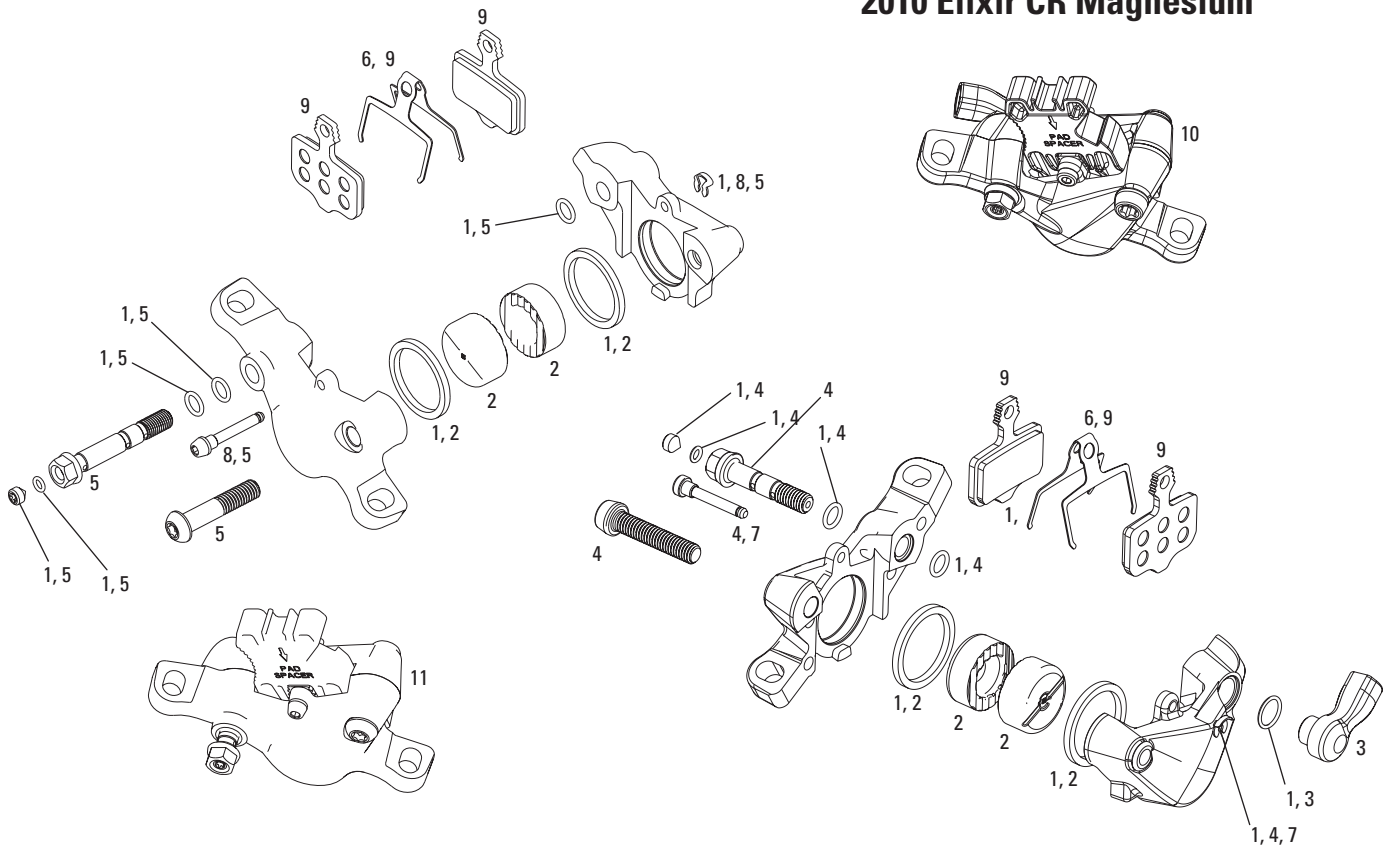

2010 Elixir CR Magnesium

2009-2010 XX

NOTES:

1. *Do NOT use sintered metal brake pads with XX brake caliper
2. See lever pages for exploded view of Hydraulic Hose kits

No.	Part Number	Description
1	11.5015.031.000	Elixir Caliper Service Kit, Qty 1
2	11.5015.032.000	Elixir Caliper Piston Kit, Qty 1
3	11.5015.060.010	Elixir CR Mag Banjo Kit, Pearl, Qty 1
4	11.5015.033.010	Elixir CR Caliper Hardware Kit, Stainless Steel, Qty 1 (banjo bolt, caliper bolt, pad pin)
5	11.5015.033.020	XX Caliper Hardware Kit (banjo bolt, caliper bolt, pad pin)
6	11.5015.035.000	Elixir Pad Spreader Kit, Qty 2
7	11.5015.036.010	Elixir Pad Pin Kit, Silver Qty 2
8	11.5015.036.020	XX Pad Pin Kit, Aluminum Qty 2
9*	00.5315.014.000	Disc Brake Pads Metal Sintered, Steel, Elixir (1 set)
9	00.5315.014.010	Disc Brake Pads Organic, Alum, Elixir (1 set)
9	00.5315.014.020	Disc Brake Pads Metal Organic, Steel, Elixir (1 set)
9	00.5315.014.030	Disc Brake Pads Semi-Organic/Alum, Elixir (1 set)
10	11.5015.037.100	Elixir CR Mag Caliper Assembly
11	11.5015.037.110	XX Caliper Assembly
ns	11.5015.022.000	Elixir Hydraulic Line Kit 2000mm, Qty 1
ns	11.5015.056.010	Elixir Hydraulic Line Kit 2000mm, White Qty 1
ns	11.5315.022.000	Juicy/XX Hydraulic Line Aluminum, 2000mm Qty 1
ns	11.5311.720.000	Juicy/XX Hydraulic Line Stainless, 2000mm Qty 1