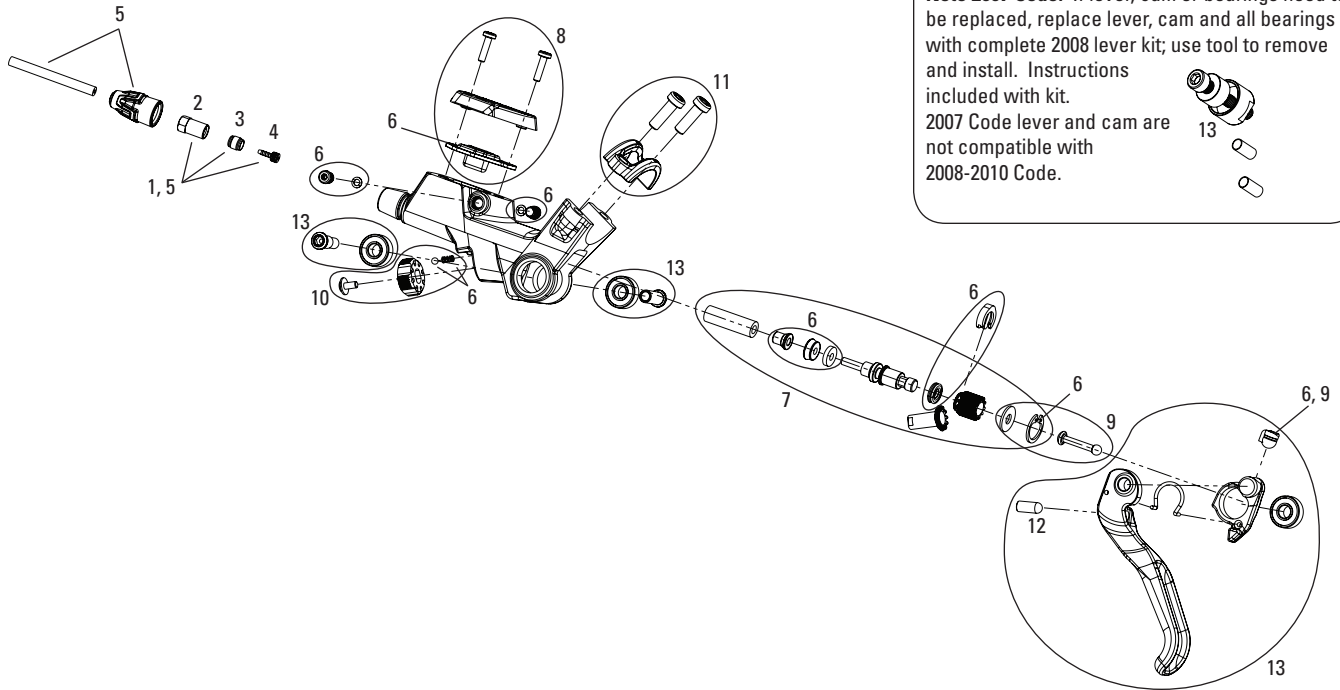

CODE™ - HYDRAULIC DISC BRAKE - LEVERS

13) Code Lever Bearing Removal/Installation Tool is included with lever/bearing kit.
Note 2007 Code: If lever, cam or bearings need to be replaced, replace lever, cam and all bearings with complete 2008 lever kit; use tool to remove and install. Instructions included with kit.
2007 Code lever and cam are not compatible with 2008-2010 Code.

14 (complete assembly, no hose)
2008-2010 Code (magnesium body)
(use 2008-2010 Code lever assembly to replace 2007 or 2008-2010 Code lever assembly)

No.	Part Number	Description
1	11.5309.765.000	Hydraulic Disc Brake Hose Fitting Kit, Qty 1 (threaded hose barb, comp fitting, comp nut)
2	11.5309.766.000	Hydraulic Disc Brake Compression Hose Nut, Qty 5
3	11.5311.555.000	Hydraulic Disc Brake Compression Hose Fitting, Qty 10
4	11.5311.556.000	Hydraulic Disc Brake Hose Barb, Threaded, Qty 10
5	11.5015.013.000	Code / Code 5 Hydraulic Line Kit 2200mm Qty 1
6	11.5415.013.000	Code Lever Service Kit 1 Lever
7	11.5315.015.000	Code Lever Internals/Gear Kit Qty 1
8	11.5215.016.000	Code Reservoir Black, Qty 1
9	11.5215.017.000	Code PushRod Kit Qty 1
10	11.5315.014.000	Code Pad Adjuster Knob Kit, Qty 1
11	11.5315.012.000	Code Lever Split Clamp/Stainless Bolt Grey Qty 1
11	11.5315.012.010	Code Split Clamp/Steel Bolt Kit Black Galvanized Qty 1
12	11.5315.017.000	Code Lever Adjust Screw Qty 2
13	11.5215.018.000	Code Lever Blade/Bearing & Tool/Cam Assy Qty 1 (includes bearings, bearing press tools, bolt, cam, cam spring and lever) Compatible with 07 and 08 Code
14	11.5215.013.000	Code Lever/Body Assy Magnesium Galvanized (assembled) no hose
14	11.5215.013.110	Code Lever/Body Assy Magnesium White (assembled) no hose
15	11.5015.062.030	Primary and Secondary Seals (07-10 Code Lever Piston) Qty 20 each