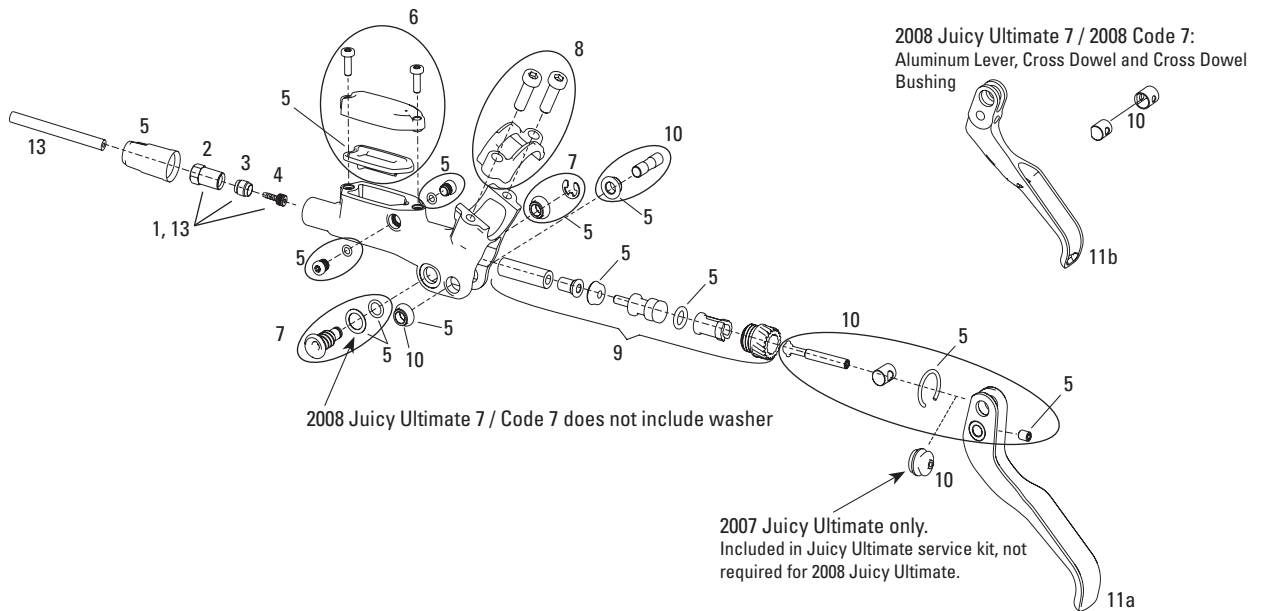

12 (complete assembly, no hose)
2007-2009 Juicy Ultimate
2008 Juicy Ultimate 7 (Specialized only)
2008 Code 7 (Specialized only)

No.	Part Number	Description
1	11.5309.765.000	Hydraulic Disc Brake Hose Fitting Kit, Qty 1 (threaded hose barb, comp fitting, comp nut)
2	11.5309.766.000	Hydraulic Disc Brake Compression Hose Nut, Qty 5
3	11.5311.555.000	Hydraulic Disc Brake Compression Hose Fitting, Qty 10
4	11.5311.556.000	Hydraulic Disc Brake Hose Barb, Threaded, Qty 10
5	11.5315.024.000	Juicy Ultimate Lever Service Kit, Qty 1
5	11.5215.015.000	08 Juicy 5/7/Carbon, Code7 Lever Service Kit, Qty 1 (Juicy 3.5)
6	11.5315.023.000	Juicy Ultimate Reservoir Kit, Qty 1
6	11.5311.566.040	08 Juicy 7/Code 7 Reservoir Graphite Qty 1
7	11.5315.025.000	Juicy Ultimate/Ultimate 7/Code 7 Worm Gear Kit, Qty 1
8	11.5315.028.000	Juicy Ultimate Lever Split Clamp/Ti Bolt Kit Qty 1
8	11.5315.028.030	08 Juicy Lever Split Clamp Graphite/Stainless Bolt Kit, Qty 1
9	11.5311.558.000	05-07 Juicy 7/06-07 Juicy Carbon/Juicy Ultimate Lever Internals Qty 1
10	11.5215.014.000	Juicy Carbon/Ultimate PushRod Kit, Qty 1
10	11.5311.559.000	Juicy 5/7, Code 5/7 Pushrod Kit, Qty 1
11a	11.5315.027.000	08 Juicy Carbon/Juicy Ultimate Lever Blade Carbon Qty 1
11b	11.5311.560.000	Juicy 3/5/7/Code 7 Lever Blade Clear Ano Qty 1
12	11.5215.004.000	Juicy Ultimate Lever/Body Black Left (assembled) Magnesium lever body
12	11.5215.004.010	Juicy Ultimate Lever/Body White Left (assembled) Magnesium lever body
12	11.5215.004.020	Juicy Ultimate Lever/Body Blue Left (assembled) Magnesium lever body
12	11.5215.013.040	Juicy Ultimate 7 Lever/Body Assy Graphite Left (assembled) Aluminum lever body (Juicy 7 w/ no-tool pad contact adjuster)
13	11.5315.022.000	Juicy/XX Hydraulic Line Aluminum, 2000mm Qty 1
13	11.5311.720.000	Juicy/XX Hydraulic Line Stainless, 2000mm Qty 1
14	11.5015.062.020	Primary and Secondary Seals (Juicy Lever Piston) Qty 20 each