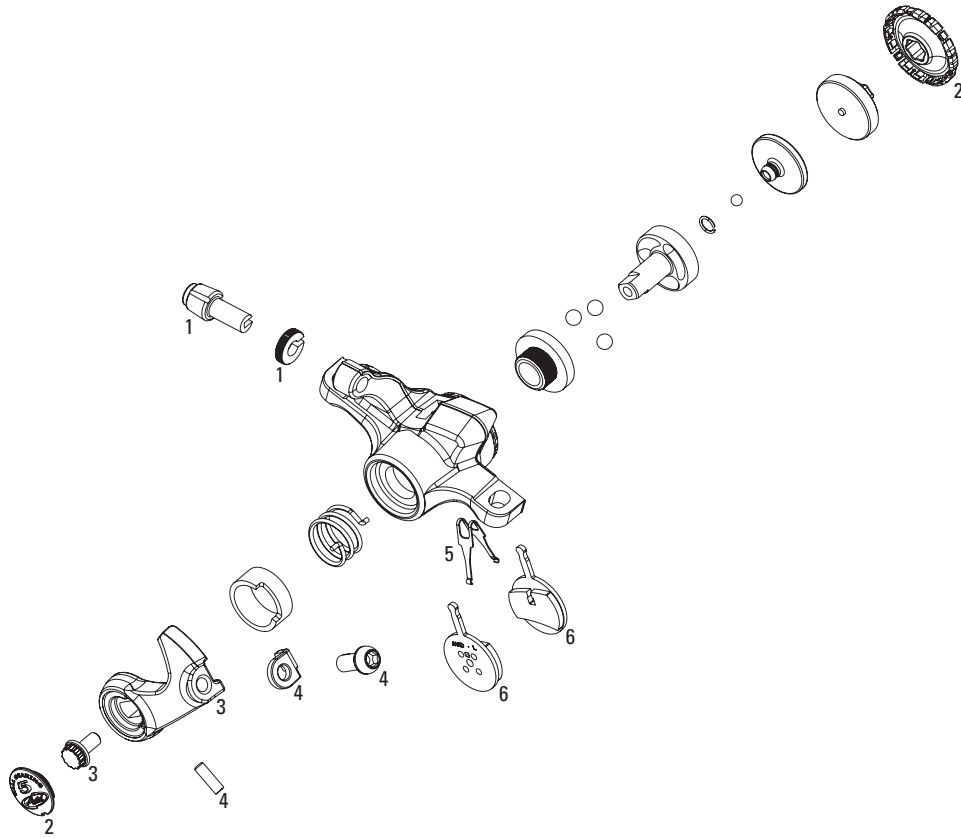

No.	Part Number	Description
1	11.5311.626.000	BB5 Barrel Adjust Kit
2	11.5311.627.000	BB5 Adjuster Knob/Cap Kit
3	11.5015.000.000	BB5 Torque Arm Kit Satin Black
3	11.5015.000.010	BB5 Torque Arm Kit Road
4	11.5311.629.000	BB5 Anchor Bolt/Return Adj Screw Kit
5	11.5310.389.000	BB5 Pad Spreader, Qty 2
6	11.5369.300.500	Disc Brake Pads Organic for BB5 only (1 set)