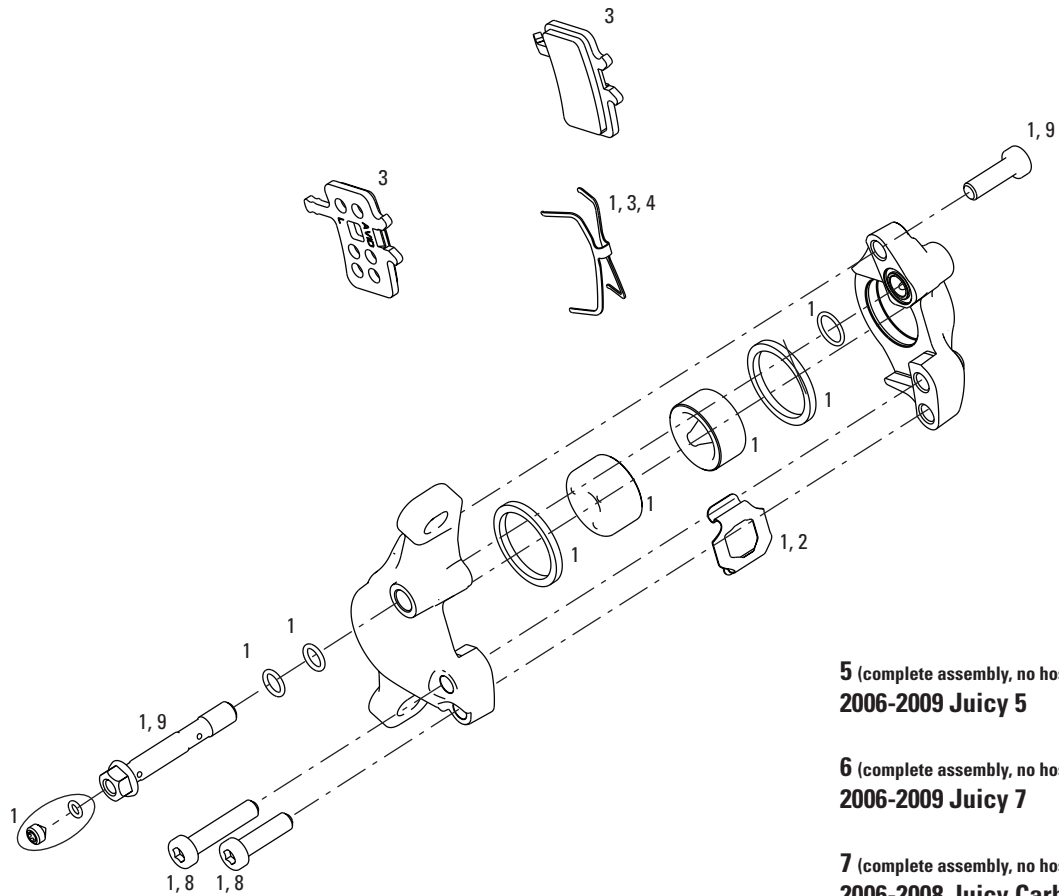

JUICY® 5 / JUICY® 7 / JUICY® CARBON - HYDRAULIC DISC BRAKE - CALIPERS

5 (complete assembly, no hose)
2006-2009 Juicy 5

6 (complete assembly, no hose)
2006-2009 Juicy 7

7 (complete assembly, no hose)
2006-2008 Juicy Carbon

NOTE: see lever pages for exploded view of Hydraulic Hose kits

No.	Part Number	Description

1	11.5415.009.000	09 Juicy 5 / Juicy 7 / Carbon Caliper Spare Parts, Stainless, Qty 1 (includes all parts)
2	11.5015.009.000	Pad Retainer BB7/All Juicy Qty 2
3	11.5012.949.000	Disc Brake Pads Organic for all Juicys & BB7 (1 set)
3	11.5369.207.700	Disc Brake Pads Standard for all Juicys & BB7 (1 set)
3	00.5315.001.020	Disc Brake Pads Organic AL Back Plate for all Juicys & BB7 (1 Set)
4	11.5368.501.700	Juicy/BB7 Pad Spreader, Qty 10
4	11.5311.617.000	Juicy/BB7 Pad Spreader, Qty 2
5	11.5015.001.000	09 Juicy 5 Caliper Silver (assembled)
5	11.5015.001.010	09 Juicy 5 Caliper White (assembled)
6	11.5015.001.020	09 Juicy 7 Caliper Graphite (assembled)
6	11.5015.001.030	09 Juicy 7 Caliper White (assembled)
7	11.5015.001.040	Juicy Carbon Caliper Silver (assembled)
8	11.5311.553.000	Juicy Carbon Caliper Bolt Kit Stainless Qty 1
9	11.5311.552.000	Juicy Carbon Banjo Bolt Stainless Qty 1
ns	11.5315.022.000	Juicy/XX Hydraulic Line Aluminum, 2000mm Qty 1
ns	11.5311.720.000	Juicy/XX Hydraulic Line Stainless, 2000mm Qty 1