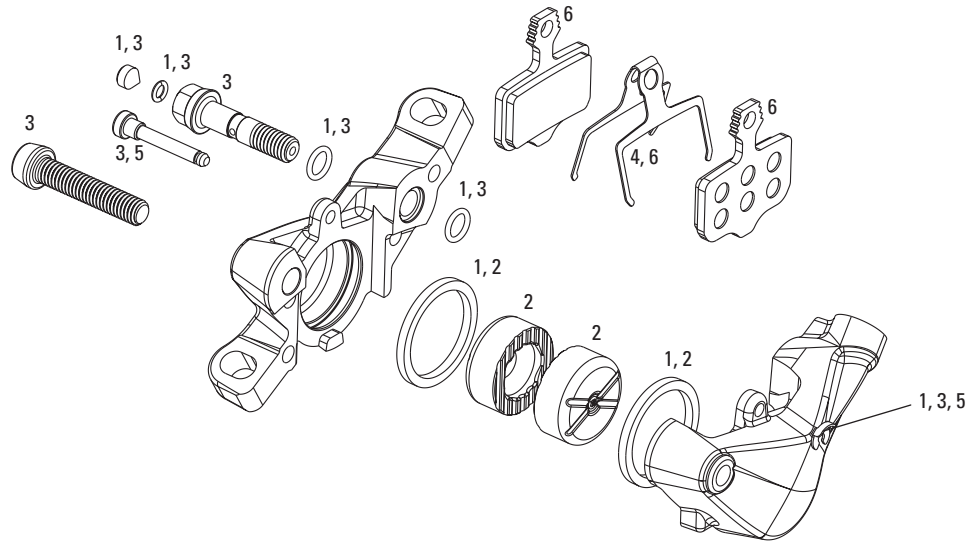

7 (complete assembly, no hose)
2010 Elixir 5

NOTE: see lever pages for exploded view of Hydraulic Hose kits

No.	Part Number	Description - Elixir R (produced before December 2008)
1	11.5015.031.000	Elixir Caliper Service Kit, Qty 1
2	11.5015.032.000	Elixir Caliper Piston Kit, Qty 1
3	11.5015.033.000	Elixir R Caliper Hardware Kit, Steel, Qty 1 (banjo bolt, caliper bolt, pad pin)
4	11.5015.035.000	Elixir Pad Spreader Kit, Qty 2
5	11.5015.036.000	Elixir Pad Pin Kit, Black Qty 2
6	00.5315.014.000	Disc Brake Pads Metal Sintered, Steel, Elixir (1 set)
6	00.5315.014.010	Disc Brake Pads Organic, Alum, Elixir (1 set)
6	00.5315.014.020	Disc Brake Pads Metal Organic, Steel, Elixir (1 set)
6	00.5315.014.030	Disc Brake Pads Semi-Organic/Alum, Elixir (1 set)
7	11.5015.037.040	Elixir 5 Caliper Assembly White (assembled)
ns	11.5015.022.000	Elixir Hydraulic Line Kit 2000mm, Qty 1
ns	11.5015.056.010	Elixir Hydraulic Line Kit 2000mm, White Qty 1