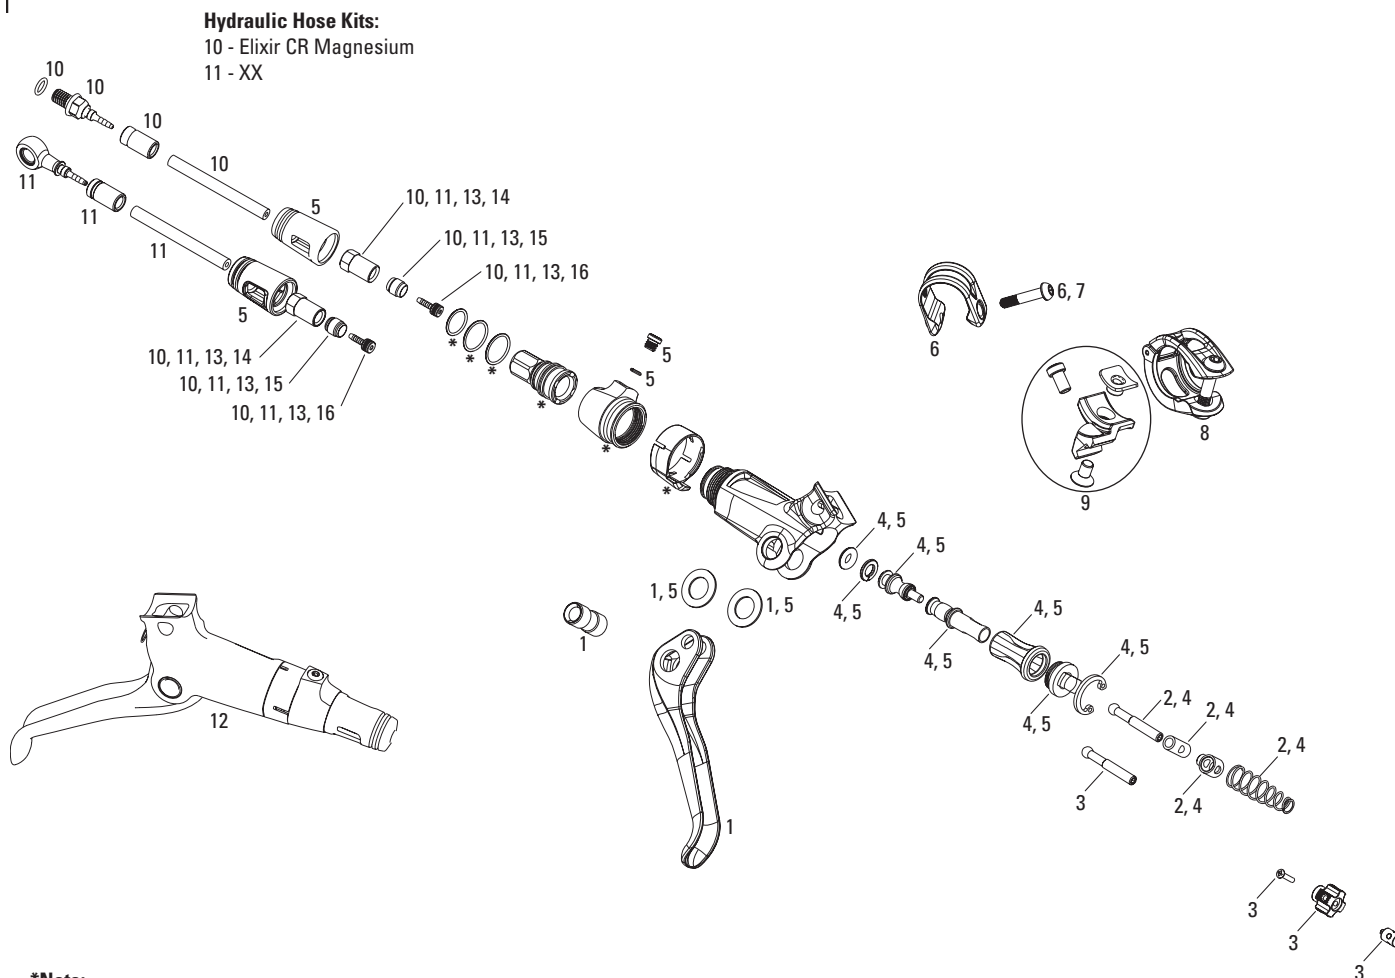

ELIXIR™ CR MAGNESIUM & XX - HYDRAULIC DISC BRAKE - LEVERS

*Note:

1. Elixir CR Magnesium and XX lever pad contact adjuster assembly and parts are not serviceable and are not replaceable. Damage to pad contact adjuster assembly or parts requires replacement of complete assembled lever assembly (item 12).
2. Elixir CR Magnesium and XX bar clamp (6) and MMX (8) clamps are NOT compatible with Juicy (all models), Code (all models), Elixir 4, Elixir 5, Elixir R or Elixir CR.
3. External Reach Adjuster is compatible with all Elixir CR Mag and XX levers; requires external reach pushrod (included in kit) if installed.

No. Part Number Description

1	11.5015.021.030	Lever Blade, Carbon - Elixir CR Mag
1	11.5015.021.040	Lever Blade, Carbon - XX
2	11.5015.057.000	Lever Pushrod/Cross Dowel/Return Spring - Elixir CR Mag/XX
3	11.5015.061.010	Lever External Reach Adjuster Knob/Pushrod Kit - Elixir CR Mag/XX
4	11.5015.058.000	Lever Internals - Elixir CR Mag/XX
5	11.5015.059.000	Lever Service Kit - Elixir CR Mag/XX
6	11.5315.048.010	Discrete Bar Clamp, Black, Lever (Stainless Steel Bolt T25) - Elixir CR Mag/XX, Qty 1
6	11.5315.048.020	Discrete Bar Clamp, Silver, Lever (Ti Bolt T25) - Elixir CR Mag/XX, Qty 1
7	11.5315.048.030	Bolt, Bar Clamp Lever (Stainless Steel T25) - Elixir CR Mag/XX, Qty 2
7	11.5315.048.040	Bolt, Bar Clamp Lever (Ti T25) - Elixir CR Mag/XX, Qty 2
8	11.5315.048.050	MMX Clamp, Lever (Stainless Steel Bolt T25) - Elixir CR Mag/XX, Qty 1
8	11.5315.048.060	MMX Clamp, Lever (Ti Bolt T25) - Elixir CR Mag/XX, Qty 1
9	11.5315.049.010	MMX/Shifter Mounting Bracket, Left - Elixir CR Mag/XX
9	11.5315.049.020	MMX/Shifter Mounting Bracket, Right - Elixir CR Mag/XX
10	11.5015.022.000	Elixir Hydraulic Line Kit 2000mm, Qty 1
10	11.5015.056.010	Elixir Hydraulic Line Kit 2000mm, White Qty 1
11	11.5315.022.000	Juicy/XX Hydraulic Line Aluminum, 2000mm Qty 1
11	11.5311.720.000	Juicy/XX Hydraulic Line Stainless, 2000mm Qty 1
12	11.5015.030.140	Elixir CR Mag Lever Assy, Carbon Lever (complete, no hose)
12	11.5015.030.150	XX Lever Assy, Carbon Lever (complete, no hose)
13	11.5309.765.000	Hydraulic Disc Brake Hose Fitting Kit, Qty 1 (threaded hose barb, comp fitting, comp nut)
14	11.5309.766.000	Hydraulic Disc Brake Compression Hose Nut, Qty 5
15	11.5311.555.000	Hydraulic Disc Brake Compression Hose Fitting, Qty 10
16	11.5311.556.000	Hydraulic Disc Brake Hose Barb, Threaded, Qty 10
ns	11.5315.050.010	Elixir Lever Pivot Bearing Press Tool (use to remove and install lever pivot)
17	11.5015.062.010	Primary and Secondary Seals (Elixir Lever Piston) Qty 20 each