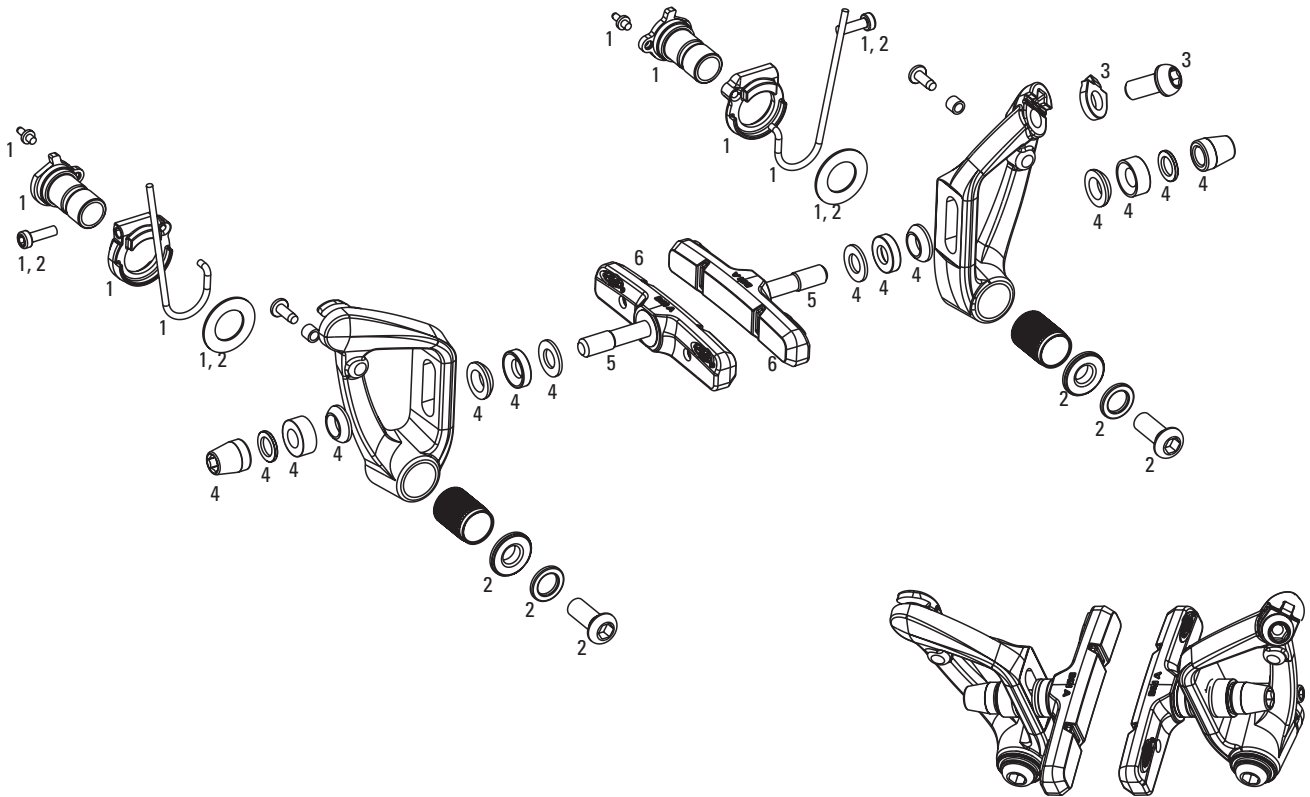

No. Part Number Description

1	11.5115.004.000	09 Shorty Arm Spring Kit (L/R)
2	11.5115.005.000	09 Shorty Hardware Kit (L/R)
3	11.5115.006.000	09 Shorty Cable Anchor Bolt, Qty 1
4	11.5310.371.000	Single Digit Pad Hardware Kit (L/R)
5	00.5315.015.000	Shorty Cross Brake Pad & Cartridge Holder (1 set)
6	00.5315.015.010	Shorty Cross Brake Pad Inserts (1 set)
ns	11.5319.102.000	Rim Brake Pads 20 R Pads Standard (1 set)
ns	11.5115.007.000	09 Shorty Straddle Wire A
ns	11.5115.007.010	09 Shorty Straddle Wire B
ns	11.5115.007.020	09 Shorty Straddle Wire D