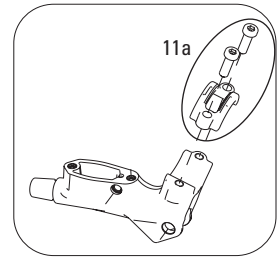

JUICY® 5 / CODE™ 5 - HYDRAULIC DISC BRAKE - LEVERS

13 (complete assembly, no hose)
2007 Juicy 5
(use 2008-2009 Juicy 5 replacement lever)

Note: 2006 Juicy 5 non-split clamp lever body assembly is not available. Use 2008-2009 Juicy 5 Split Clamp Lever Body assembly (13).

No.	Part Number	Description
1	11.5309.765.000	Hydraulic Disc Brake Hose Fitting Kit, Qty 1 (threaded hose barb, comp fitting, comp nut)
2	11.5309.766.000	Hydraulic Disc Brake Compression Hose Nut, Qty 5
3	11.5311.555.000	Hydraulic Disc Brake Compression Hose Fitting, Qty 10
4	11.5311.556.000	Hydraulic Disc Brake Hose Barb, Threaded, Qty 10
5a, 5b	11.5311.554.000	Juicy 3S, 05-07 Juicy 5/7/Carbon, 08 Code 5 Lever Service Kit, Qty 1
5c	11.5215.015.000	08-09 Juicy 5/7/Carbon, Code 7 Lever Service Kit, Qty 1 (Juicy 3.5)
6a, 6b	11.5311.567.000	05-07 Juicy 5/08 Code 5 Lever Internals, Qty 1
6c	11.5311.567.010	08-09 Juicy 5 Lever Internals Qty 1
7	11.5311.559.000	Juicy 5/7, Code 5/7 Pushrod Kit, Qty 1
8	11.5311.568.000	Juicy 3/5/7/Code 5 Lever Blade Black, Qty 1
9a	11.5311.566.000	Juicy 3S/3SL, 05-07 Juicy 5, Code 5 Reservoir Black Qty 1
9b	11.5311.566.020	08-10 Code 5 Reservoir, Grey, Qty 1
9c	11.5311.566.010	08 Juicy 3.5, Juicy 5 Reservoir Black Qty 1
10	11.5310.383.000	Juicy Non Split Clamp Lever Bolt Qty 2
11a	11.5315.001.000	07 Juicy 5 Lever Split/Steel Bolt Clamp Silver Qty 1
11b	11.5315.012.000	Code Lever Split Clamp/Stainless Bolt Grey Qty 1
11c	11.5315.028.010	08 Juicy Lever Split Clamp Silver/Steel Bolt Kit Qty 1
11c	11.5315.028.020	08 Juicy Lever Split Clamp White/Stainless Bolt Kit Qty 1
12	11.5215.013.010	Code 5 Lever/Body Assy Grey (assembled)
13	11.5215.013.080	09 Juicy 5 Lever/Body Assy Silver (assembled) standard J5
14	11.5315.022.000	Juicy/XX Hydraulic Line Aluminum, 2000mm Qty 1
14	11.5311.720.000	Juicy/XX Hydraulic Line Stainless, 2000mm Qty 1
15	11.5015.062.020	Primary and Secondary Seals (Juicy Lever Piston) Qty 20 each