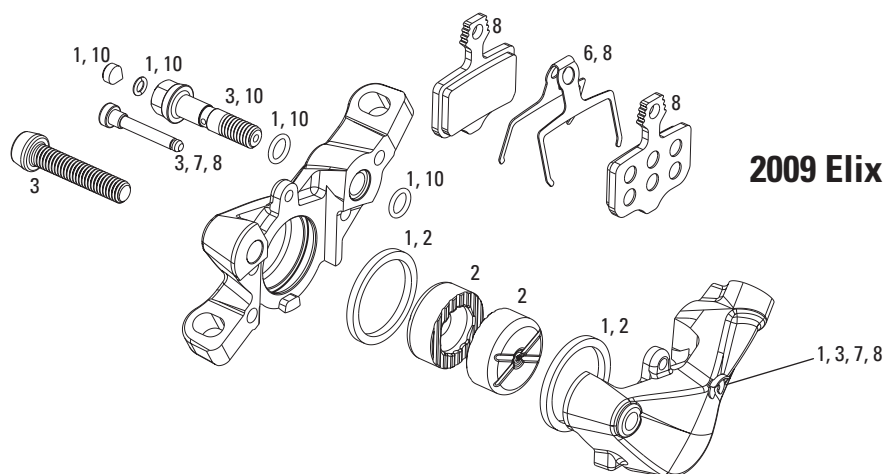

2009 Elixir R (produced before December 2008)