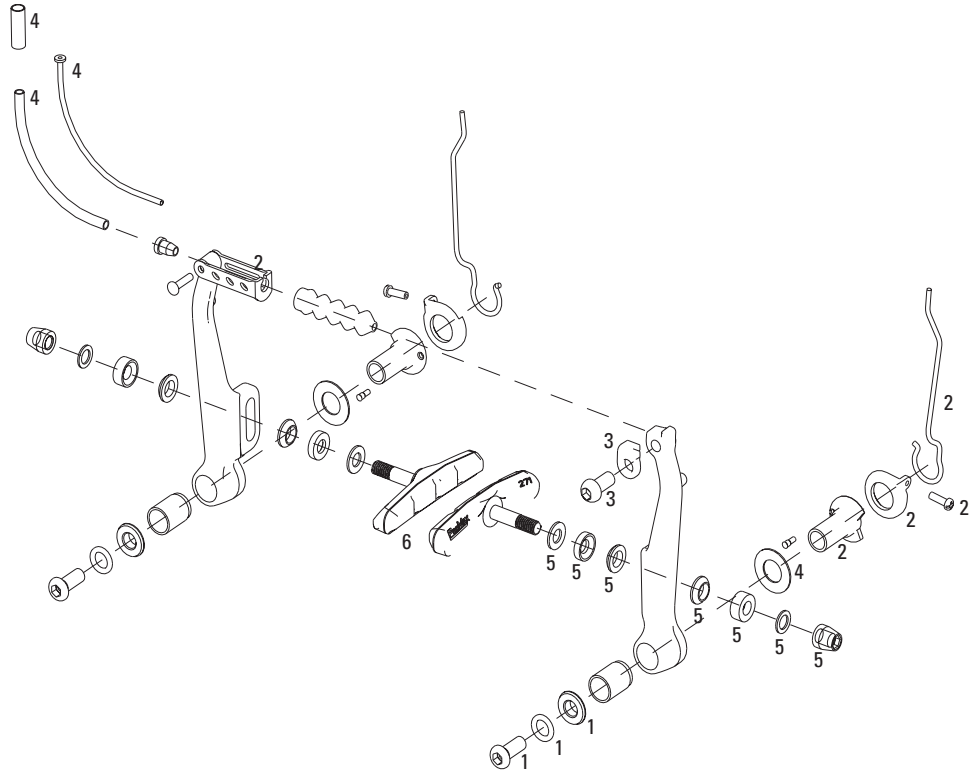

No.	Part Number	Description
1	11.5311.631.000	Single Digit 3 Brake Arm Mounting Kit, Qty 2
2	11.5311.630.000	Single Digit 3/5 Brake Arm Spring Kit (L/R)
3	11.5309.989.000	Single Digit 3/5 Cable Anchor Kit, Qty 2
4	11.5362.100.800	Noodle/Overcoat - 90
4	11.5362.200.500	Noodle/Overcoat - 110
4	11.5362.300.200	Noodle/Overcoat - 135
ns	11.5362.402.300	Overcoat (Boot Only), Qty 2
5	11.5310.371.000	Single Digit Pad Hardware Kit (L/R)
5	11.5360.400.100	Rim Wrangler Brake Pad Hdwr, Qty 10
6	11.5319.102.000	20 R Pads - Standard
6	11.5319.201.000	20 R Pads - Bulk (50 Pair per box)