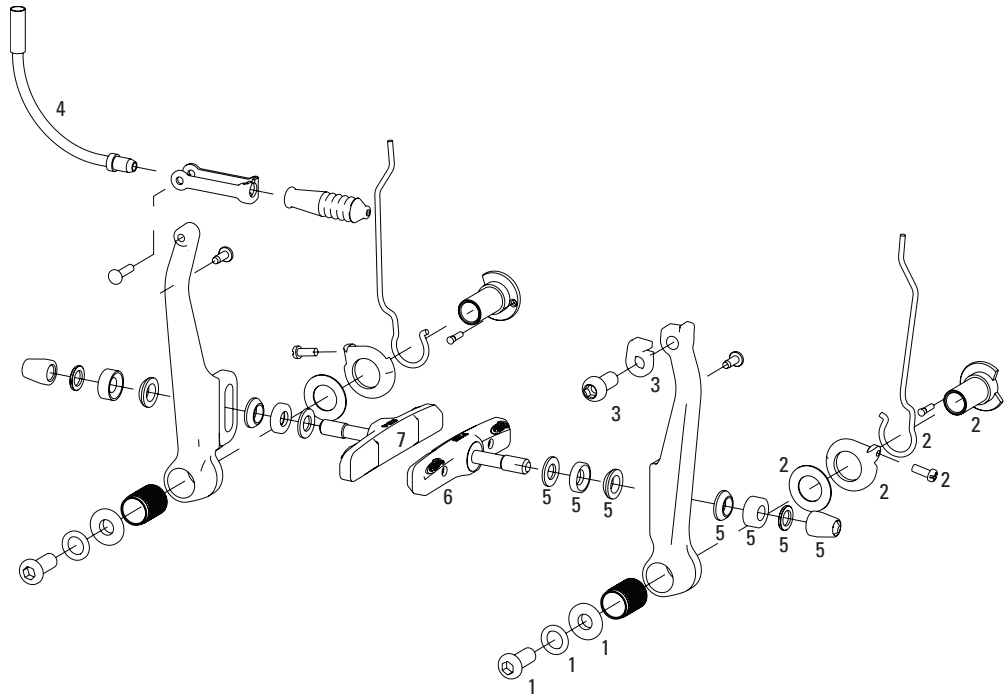

No. Part Number Description

1	11.5309.991.000	Single Digit 5/7 Brake Arm Mounting Kit, Qty 2
2	11.5311.630.000	Single Digit 3/5 Brake Arm Spring Kit (L/R)
3	11.5309.989.000	Single Digit 3/5 Cable Anchor Kit, Qty 2
4	11.5362.100.800	Noodle/Overcoat - 90
4	11.5362.200.500	Noodle/Overcoat - 110
4	11.5362.300.200	Noodle/Overcoat - 135
ns	11.5362.402.300	Overcoat (Boot Only), Qty 2
5	11.5310.371.000	Single Digit Pad Hardware Kit (L/R)
5	11.5360.400.100	Rim Wrangler Brake Pad Hdwr, Qty 10
ns	11.5309.993.000	Single Digit Hair Pin (Brake pad pin) Kit
6	11.5319.102.000	20 R Pads - Standard
6	11.5319.201.000	20 R Pads - Bulk (50 Pair per box)
6	11.5336.101.000	Rim Wrangler 2 - Standard - Silver
6	11.5336.102.700	Rim Wrangler 2 - Standard - Black
7	11.5337.100.200	Rim Wrangler 2 Inserts - Standard (2)

No.	Part Number	Description
1	11.5309.992.000	Single Digit SL Brake Arm Mounting Kit, Qty 2
1	11.5309.991.000	Single Digit 5/7 Brake Arm Mounting Kit, Qty 2
2	11.5309.986.000	Single Digit SL Brake Arm Spring Kit (L/R)
2	11.5309.987.000	Single Digit 7 Brake Arm Spring Kit (L/R)
3	11.5309.990.000	Single Digit 7/SL Cable Anch Bolt Qty 2
4	11.5362.100.800	Noodle/Overcoat - 90
4	11.5362.200.500	Noodle/Overcoat - 110
4	11.5362.300.200	Noodle/Overcoat - 135
5	11.5362.402.300	Overcoat (Boot Only), Qty 2
6	11.5310.371.000	Single Digit Pad Hardware Kit (L/R)
6	11.5360.400.100	Rim Wrangler Brake Pad Hdwr, Qty 10
ns	11.5309.993.000	Single Digit Hair Pin (Brake pad pin) Kit
7	11.5337.100.200	Rim Wrangler 2 Inserts - Standard (2)
8	11.5336.101.000	Rim Wrangler 2 - Standard - Silver
8	11.5336.102.700	Rim Wrangler 2 - Standard - Black

No.	Part Number	Description
1	11.5311.626.000	BB5 Barrel Adjust Kit
2	11.5311.627.000	BB5 Adjuster Knob/Cap Kit
3	11.5015.000.000	BB5 Torque Arm Kit Satin Black
3	11.5015.000.010	BB5 Torque Arm Kit Road
4	11.5311.629.000	BB5 Anchor Bolt/Return Adj Screw Kit
5	11.5310.389.000	BB5 Pad Spreader, Qty 2
6	11.5369.300.500	Disc Brake Pads Organic for BB5 only (1 set)