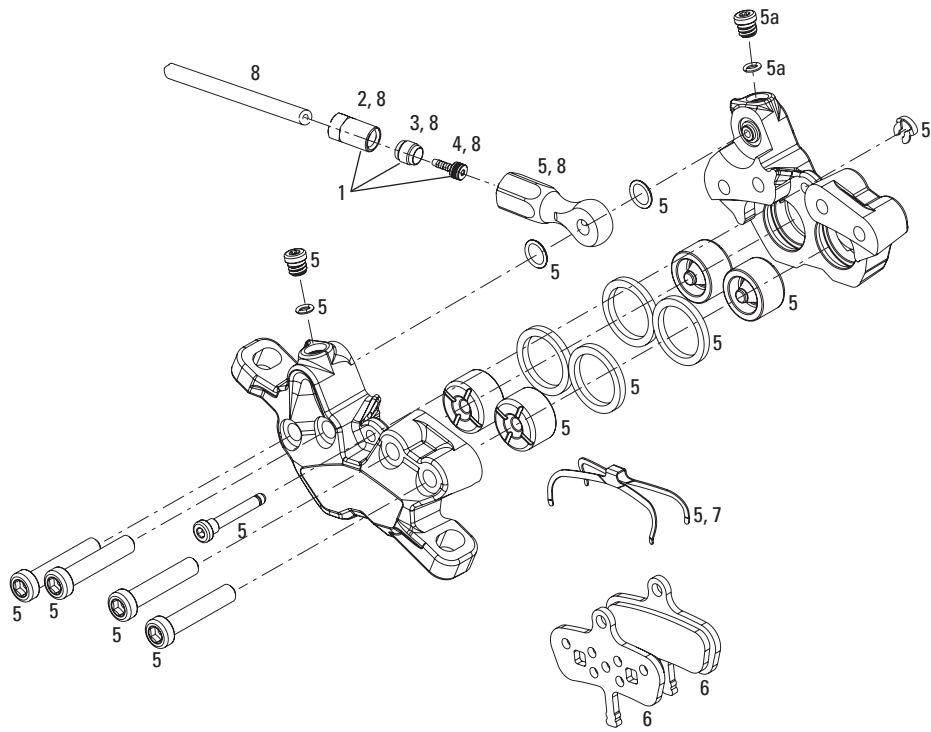

9 (complete assembly, no hose)
2008 Code 7
2008-2010 Code

8) Hydraulic Line kit includes hose, banjo, strain relief, hose nut (2), compression fitting (2) and hose barb (2).

No.	Part Number	Description
1	11.5309.765.000	Hydraulic Disc Brake Hose Fitting Kit, Qty 1 (threaded hose barb, comp fitting, comp nut)
2	11.5309.766.000	Hydraulic Disc Brake Compression Hose Nut, Qty 5
3	11.5311.555.000	Hydraulic Disc Brake Compression Hose Fitting, Qty 10
4	11.5311.556.000	Hydraulic Disc Brake Hose Barb, Threaded, Qty 10
5	11.5415.011.010	08-10 Code Caliper Spare Parts Kit Qty 1 Caliper (Code & Code 5)
5	11.5415.011.020	10 Code Caliper Spare Parts Kit (Titanium Bolt Bolts) Qty 1 Caliper (Code & Code 5)
6	00.5315.001.000	Disc Brake Pads Code Organic Code only (1 set) Steel Backer
6	00.5315.007.000	Disc Brake Pads Code Metal Code only (1 set) Steel Backer
7	11.5315.009.000	Code Brake Pad Spreader Kit Qty 2
8	11.5015.013.000	Code / Code 5 Hydraulic Line Kit 2200mm Qty 1
9	11.5415.012.000	Code/Code 5 Caliper Grey Steel Banjo Organic Steel Pad (assembled)
9	11.5415.012.020	Code Caliper Galvanized Aluminum Banjo Organic Aluminum Pad (assembled)
9	11.5415.012.030	Code Caliper White Aluminum Banjo Organic Aluminum Pad (assembled)