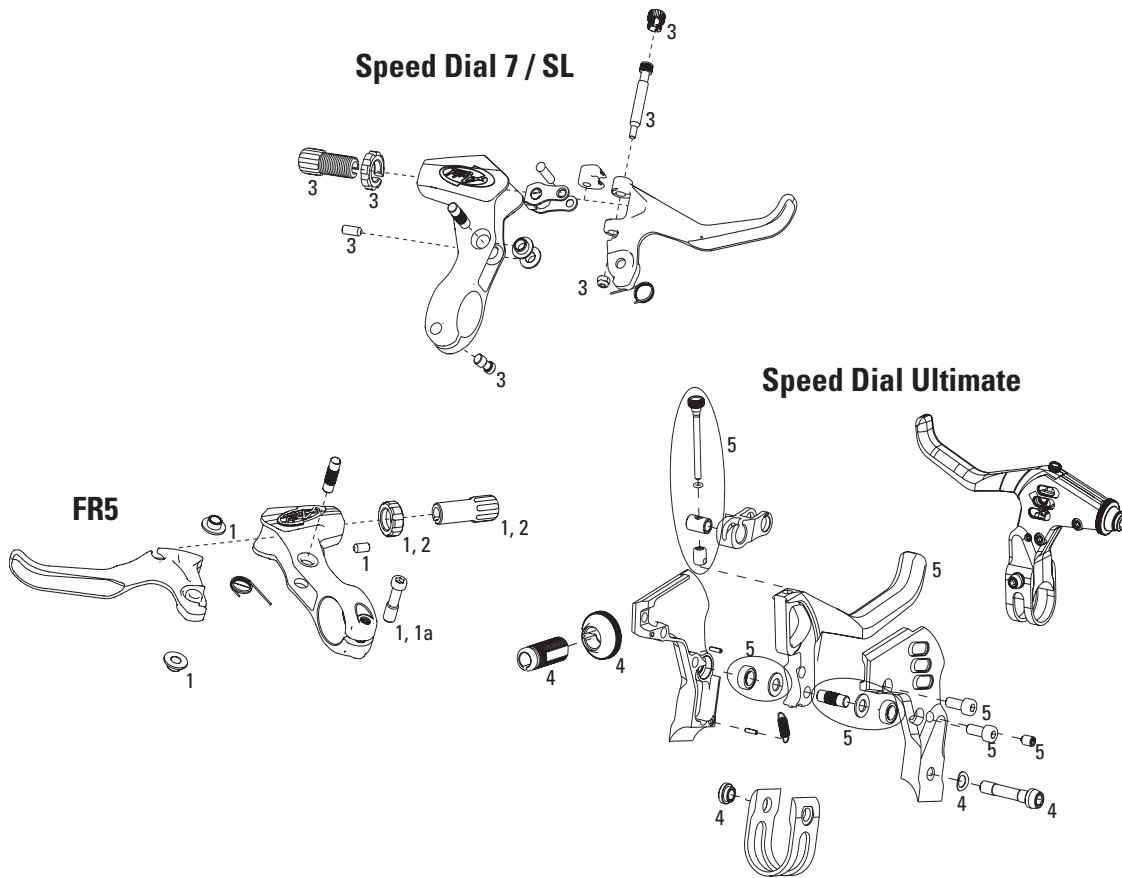

No.	Part Number	Description
1	11.5215.000.000	FR 5 Lever Hardware Kit
1a	11.5315.044.000	FR5 Clamp Bolt, Qty 20
2	11.5215.029.010	Barrel Adjuster, FR5 /SD7Lever, Qty 2
2	11.5215.029.020	Barrel Adjuster, FR5/SD7 Lever, Qty 10
2	11.5215.029.030	Barrel Adjuster, FR5/SD7 Lever, Qty 50
3	11.5310.743.000	Speed Dial 7 Lever Hardware Kit
3	11.5310.744.000	Speed Dial SL Lever Hardware Kit
4	11.5310.767.000	Ultimate Lever Hardware Kit, Qty 1
5	11.5310.768.000	07-10 Ultimate Lever Blade Kit, Qty 1