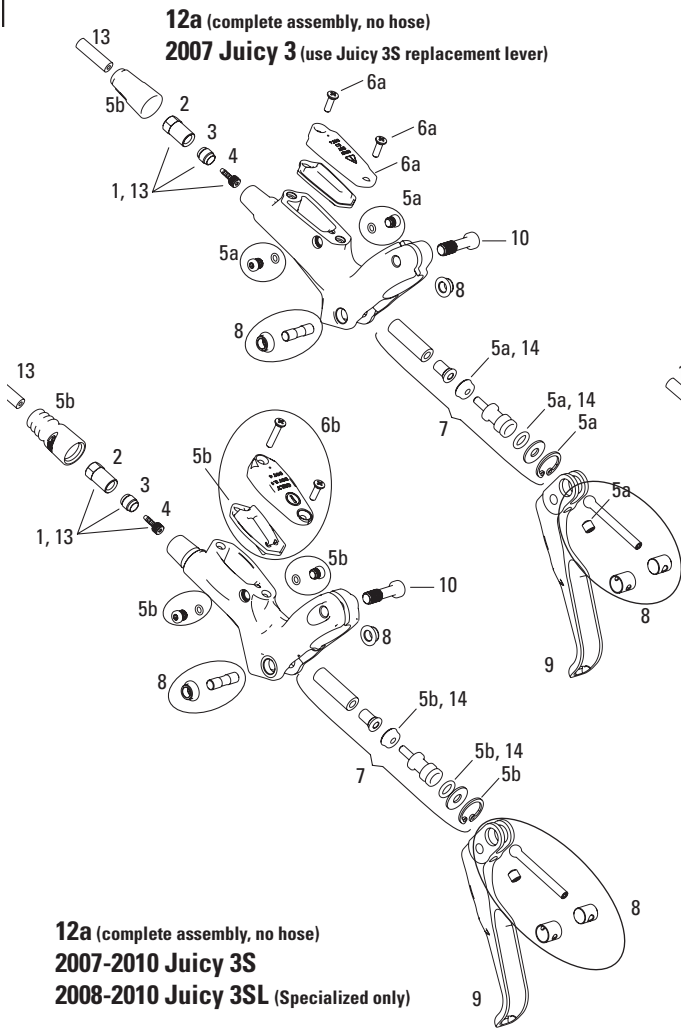

JUICY® 3 - HYDRAULIC DISC BRAKE - LEVERS

No.	Part Number	Description
1	11.5309.765.000	Hydraulic Disc Brake Hose Fitting Kit, Qty 1 (threaded hose barb, comp fitting, comp nut)
2	11.5309.766.000	Hydraulic Disc Brake Compression Hose Nut, Qty 5
3	11.5311.555.000	Hydraulic Disc Brake Compression Hose Fitting, Qty 10
4	11.5311.556.000	Hydraulic Disc Brake Hose Barb, Threaded, Qty 10
5a	11.5315.033.000	Juicy 3 Lever Service Kit, Qty 1
5b	11.5311.554.000	Juicy 3S, 05-07 Juicy 5/7/Carbon, 08 Code 5, 09 Komfy Lever Service Kit, Qty 1
5c	11.5215.015.000	08-09 Juicy 5/7/Carbon, Code7 Lever Service Kit, Qty 1 (Juicy 3.5)
6a	11.5315.032.000	Juicy 3 Reservoir Kit, Qty 1
6b	11.5311.566.000	Juicy 3S/3SL, 05-07 Juicy 5, Code 5 Reservoir Black Qty 1
6c	11.5311.566.010	08-10 Juicy 3.5, Juicy 5 Reservoir Black Qty 1
7	11.5215.012.000	Juicy 3/ Komfy Lever Internals Kit, Qty 1
8	11.5015.007.000	Juicy 3 Lever Pushrod, Qty 1
ns	11.5015.046.000	Juicy 4 Lever Pushrod/Reach Adjust, Qty 1
9	11.5311.568.000	Juicy 3/5/7/Code 5 Lever Blade Black, Qty 1
10	11.5310.383.000	Juicy Non Split Clamp Lever Bolt Qty 2
11a	11.5315.001.000	07 Juicy 5 Lever Split/Steel Bolt Clamp Silver Qty 1
11b	11.5315.028.010	08 Juicy Lever Split Clamp Silver/Steel Bolt Kit Qty 1
12a	11.5015.006.000	Juicy 3S Lever/Body Black (assembled) standard J3
12a	11.5015.006.010	Juicy 3SL Lever/Body Assy Black (assembled) same as J3, SL pad print
12b	11.5015.006.030	Juicy 3TP Lever/Body Assy Split Clamp Black (assembled) 07 J5 w/ split clamp (Decathlon only)
12c	11.5015.006.020	Juicy 3.5 Lever/Body Assy Split Clamp Aero Silver (assembled) 08 J5 body, 3 internals
12c	11.5015.006.040	Juicy 3.5 Lever/Body Assy Split Clamp White (assembled) 08 J5 body, 3 internals
ns	11.5015.047.000	Juicy 4 RSL Lever/Body Assy (assembled) (includes new tool-free adjust)
13	11.5315.036.000	Juicy 3 Hydraulic Line Kit (includes 1 hose, 2 threaded hose barbs, 2 comp fittings, 2 comp nuts)
14	11.5015.062.020	Primary and Secondary Seals (Juicy Lever Piston) Qty 20 each