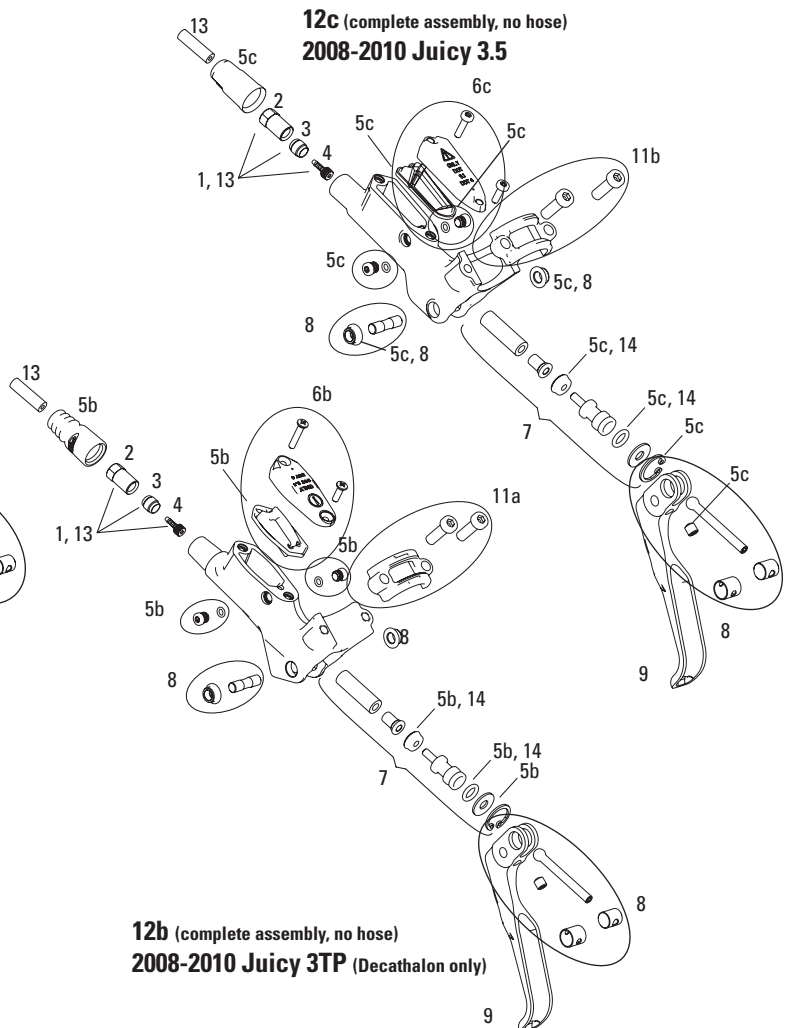

JUICY® 3 - HYDRAULIC DISC BRAKE - LEVERS

No.	Part Number	Description
1	11.5309.765.000	Hydraulic Disc Brake Hose Fitting Kit, Qty 1 (threaded hose barb, comp fitting, comp nut)
2	11.5309.766.000	Hydraulic Disc Brake Compression Hose Nut, Qty 5
3	11.5311.555.000	Hydraulic Disc Brake Compression Hose Fitting, Qty 10
4	11.5311.556.000	Hydraulic Disc Brake Hose Barb, Threaded, Qty 10
5a	11.5315.033.000	Juicy 3 Lever Service Kit, Qty 1
5b	11.5311.554.000	Juicy 3S, 05-07 Juicy 5/7/Carbon, 08 Code 5, 09 Komfy Lever Service Kit, Qty 1
5c	11.5215.015.000	08-09 Juicy 5/7/Carbon, Code7 Lever Service Kit, Qty 1 (Juicy 3.5)
6a	11.5315.032.000	Juicy 3 Reservoir Kit, Qty 1
6b	11.5311.566.000	Juicy 3S/3SL, 05-07 Juicy 5, Code 5 Reservoir Black Qty 1
6c	11.5311.566.010	08-10 Juicy 3.5, Juicy 5 Reservoir Black Qty 1
7	11.5215.012.000	Juicy 3/ Komfy Lever Internals Kit, Qty 1
8	11.5015.007.000	Juicy 3 Lever Pushrod, Qty 1
ns	11.5015.046.000	Juicy 4 Lever Pushrod/Reach Adjust, Qty 1
9	11.5311.568.000	Juicy 3/5/7/Code 5 Lever Blade Black, Qty 1
10	11.5310.383.000	Juicy Non Split Clamp Lever Bolt Qty 2
11a	11.5315.001.000	07 Juicy 5 Lever Split/Steel Bolt Clamp Silver Qty 1
11b	11.5315.028.010	08 Juicy Lever Split Clamp Silver/Steel Bolt Kit Qty 1
12a	11.5015.006.000	Juicy 3S Lever/Body Black (assembled) standard J3
12a	11.5015.006.010	Juicy 3SL Lever/Body Assy Black (assembled) same as J3, SL pad print
12b	11.5015.006.030	Juicy 3TP Lever/Body Assy Split Clamp Black (assembled) 07 J5 w/ split clamp (Decathlon only)
12c	11.5015.006.020	Juicy 3.5 Lever/Body Assy Split Clamp Aero Silver (assembled) 08 J5 body, 3 internals
12c	11.5015.006.040	Juicy 3.5 Lever/Body Assy Split Clamp White (assembled) 08 J5 body, 3 internals
ns	11.5015.047.000	Juicy 4 RSL Lever/Body Assy (assembled) (includes new tool-free adjust)
13	11.5315.036.000	Juicy 3 Hydraulic Line Kit (includes 1 hose, 2 threaded hose barbs, 2 comp fittings, 2 comp nuts)
14	11.5015.062.020	Primary and Secondary Seals (Juicy Lever Piston) Qty 20 each