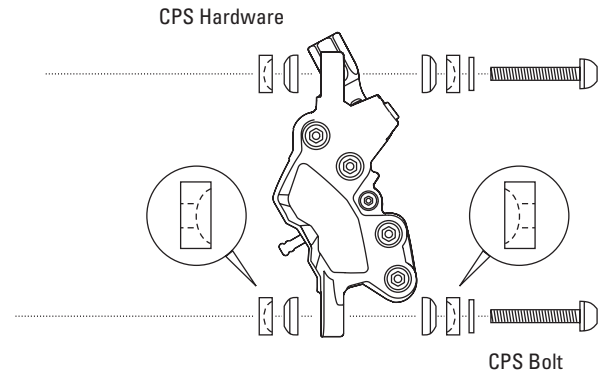

CPS Mounting Orientation