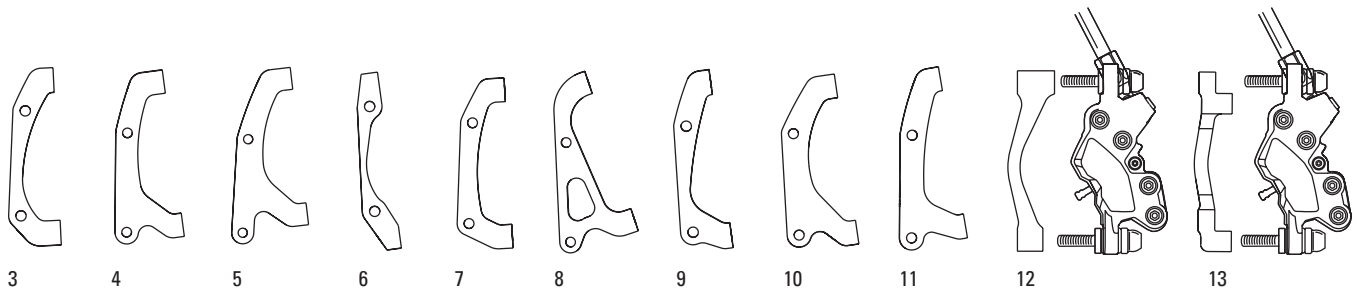

MOUNTING BRACKETS / CPS HARDWARE

CPS Mounting Orientation