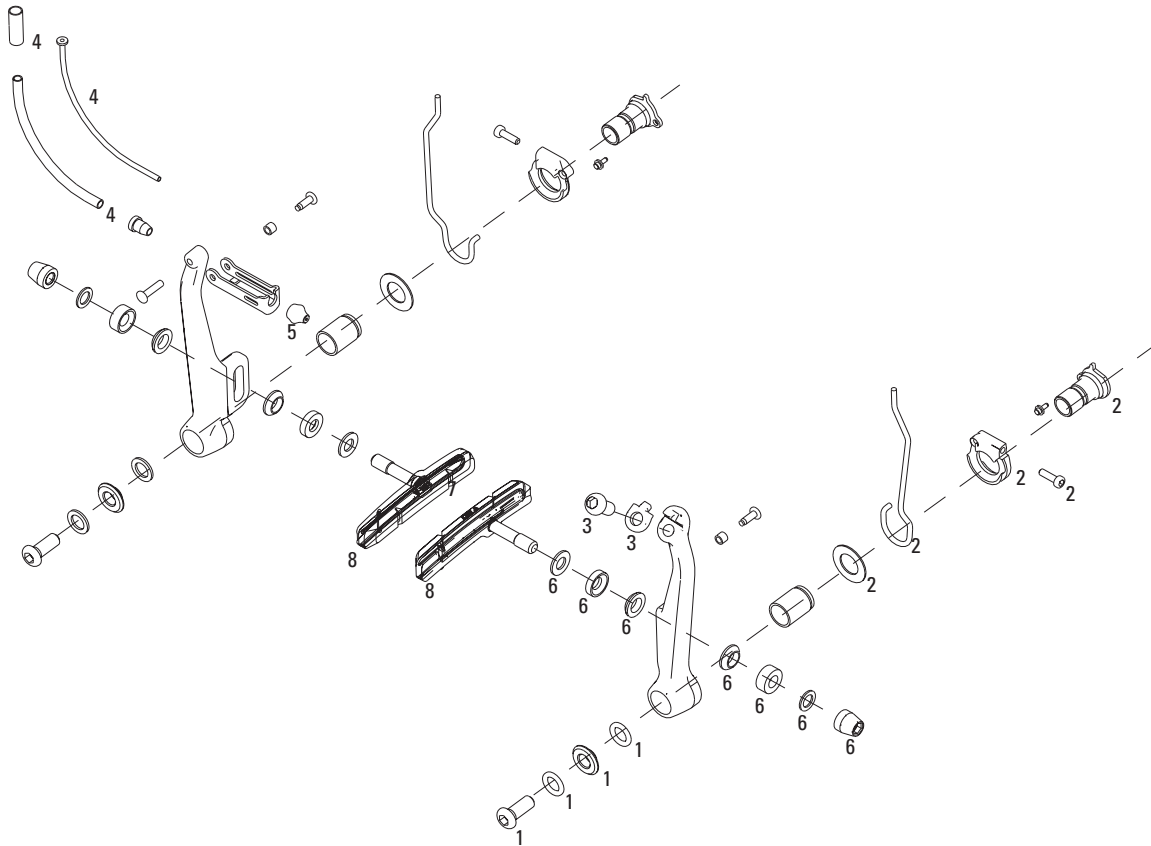

No. Part Number Description

1	11.5309.991.000	Single Digit 5/7 Brake Arm Mounting Kit, Qty 2
2	11.5311.630.000	Single Digit 3/5 Brake Arm Spring Kit (L/R)
3	11.5309.989.000	Single Digit 3/5 Cable Anchor Kit, Qty 2
4	11.5362.100.800	Noodle/Overcoat - 90
4	11.5362.200.500	Noodle/Overcoat - 110
4	11.5362.300.200	Noodle/Overcoat - 135
ns	11.5362.402.300	Overcoat (Boot Only), Qty 2
5	11.5310.371.000	Single Digit Pad Hardware Kit (L/R)
5	11.5360.400.100	Rim Wrangler Brake Pad Hdwr, Qty 10
ns	11.5309.993.000	Single Digit Hair Pin (Brake pad pin) Kit
6	11.5319.102.000	20 R Pads - Standard
6	11.5319.201.000	20 R Pads - Bulk (50 Pair per box)
6	11.5336.101.000	Rim Wrangler 2 - Standard - Silver
6	11.5336.102.700	Rim Wrangler 2 - Standard - Black
7	11.5337.100.200	Rim Wrangler 2 Inserts - Standard (2)

No.	Part Number	Description
1	11.5309.992.000	Single Digit SL Brake Arm Mounting Kit, Qty 2
1	11.5309.991.000	Single Digit 5/7 Brake Arm Mounting Kit, Qty 2
2	11.5309.986.000	Single Digit SL Brake Arm Spring Kit (L/R)
2	11.5309.987.000	Single Digit 7 Brake Arm Spring Kit (L/R)
3	11.5309.990.000	Single Digit 7/SL Cable Anch Bolt Qty 2
4	11.5362.100.800	Noodle/Overcoat - 90
4	11.5362.200.500	Noodle/Overcoat - 110
4	11.5362.300.200	Noodle/Overcoat - 135
5	11.5362.402.300	Overcoat (Boot Only), Qty 2
6	11.5310.371.000	Single Digit Pad Hardware Kit (L/R)
6	11.5360.400.100	Rim Wrangler Brake Pad Hdwr, Qty 10
ns	11.5309.993.000	Single Digit Hair Pin (Brake pad pin) Kit
7	11.5337.100.200	Rim Wrangler 2 Inserts - Standard (2)
8	11.5336.101.000	Rim Wrangler 2 - Standard - Silver
8	11.5336.102.700	Rim Wrangler 2 - Standard - Black

No.	Part Number	Description
1	11.5311.626.000	BB5 Barrel Adjust Kit
2	11.5311.627.000	BB5 Adjuster Knob/Cap Kit
3	11.5015.000.000	BB5 Torque Arm Kit Satin Black
3	11.5015.000.010	BB5 Torque Arm Kit Road
4	11.5311.629.000	BB5 Anchor Bolt/Return Adj Screw Kit
5	11.5310.389.000	BB5 Pad Spreader, Qty 2
6	11.5369.300.500	Disc Brake Pads Organic for BB5 only (1 set)