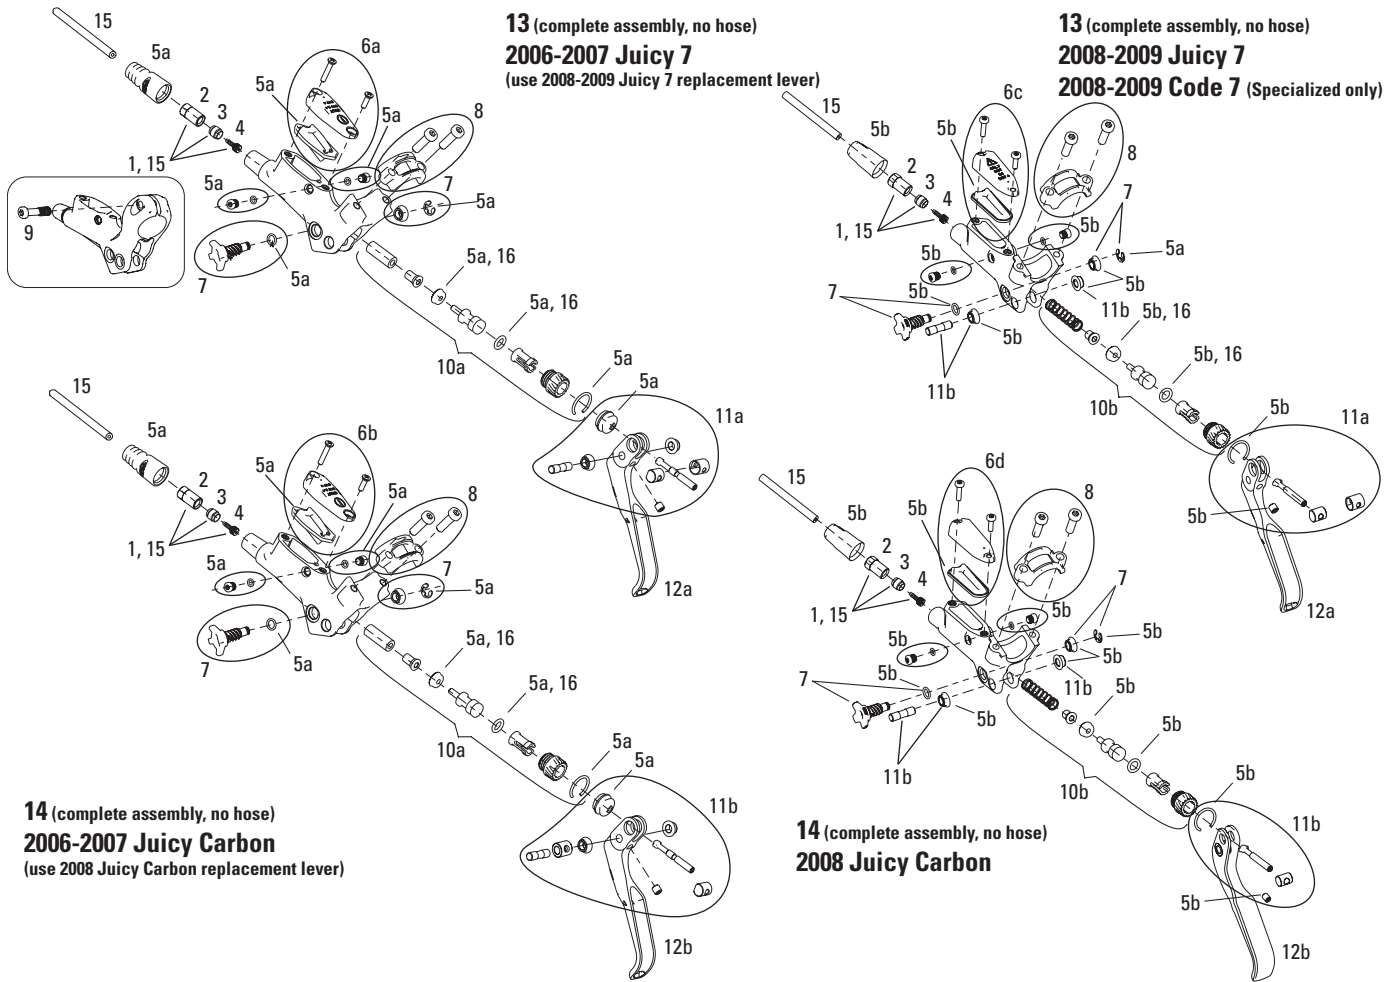

No.	Part Number	Description
1	11.5309.765.000	Hydraulic Disc Brake Hose Fitting Kit, Qty 1 (threaded hose barb, comp fitting, comp nut)
2	11.5309.766.000	Hydraulic Disc Brake Compression Hose Nut, Qty 5
3	11.5311.555.000	Hydraulic Disc Brake Compression Hose Fitting, Qty 10
4	11.5311.556.000	Hydraulic Disc Brake Hose Barb, Threaded, Qty 10
5a	11.5311.554.000	Juicy 3S, 05-07 Juicy 5/7/Carbon, 08 Code 5 Lever Service Kit, Qty 1
5b	11.5215.015.000	08 Juicy 5/7/Carbon, Code7 Lever Service Kit, Qty 1 (Juicy 3.5)
6a	11.5015.002.000	05-07 Juicy 7 Reservoir Kit Graphite Qty 1
6b	11.5311.561.000	06-07 Juicy Carbon Reservoir Kit, Qty 1
6c	11.5311.566.040	08 Juicy 7/Code 7 Reservoir Graphite Qty 1
6d	11.5311.566.030	08 Juicy Carbon Reservoir Kit, Qty 1
7	11.5315.025.010	Juicy 7/Juicy Carbon StarWheel Kit, Qty 1 (08 design)
8	11.5315.028.010	08 Juicy Lever Split Clamp Silver/Steel Bolt Kit Qty 1
8	11.5315.028.020	08 Juicy Lever Split Clamp White/Stainless Bolt Kit Qty 1
8	11.5315.028.030	08 Juicy Lever Split Clamp Graphite/Stainless Bolt Kit, Qty 1
9	11.5310.383.000	Juicy Non Split Clamp Lever Bolt Qty 2
10a	11.5311.558.000	05-07 Juicy 7/06-07 Juicy Carbon/Juicy Ultimate Lever Internals Qty 1
10b	11.5311.558.010	08 Juicy 7/Code 7/Juicy Carbon Lever Internals Qty 1
11a	11.5311.559.000	Juicy 5/7, Code 5/7 Pushrod Kit, Qty 1
11b	11.5215.014.000	Juicy Carbon/Ultimate PushRod Kit, Qty 1
12a	11.5311.560.000	Juicy 3/5/7/Code 7 Lever Blade Clear Ano Qty 1
12b	11.5315.027.000	08 Juicy Carbon/Juicy Ultimate Lever Blade Carbon Qty 1
13	11.5215.013.020	Juicy 7 Lever/Body Assy Graphite Left (assembled) standard
14	11.5215.013.060	Juicy Carbon Lever/Body Assy Silver Left (assembled) standard
15	11.5315.022.000	Juicy/XX Hydraulic Line Aluminum, 2000mm Qty 1
15	11.5311.720.000	Juicy/XX Hydraulic Line Stainless, 2000mm Qty 1
16	11.5015.062.020	Primary and Secondary Seals (Juicy Lever Piston) Qty 20 each