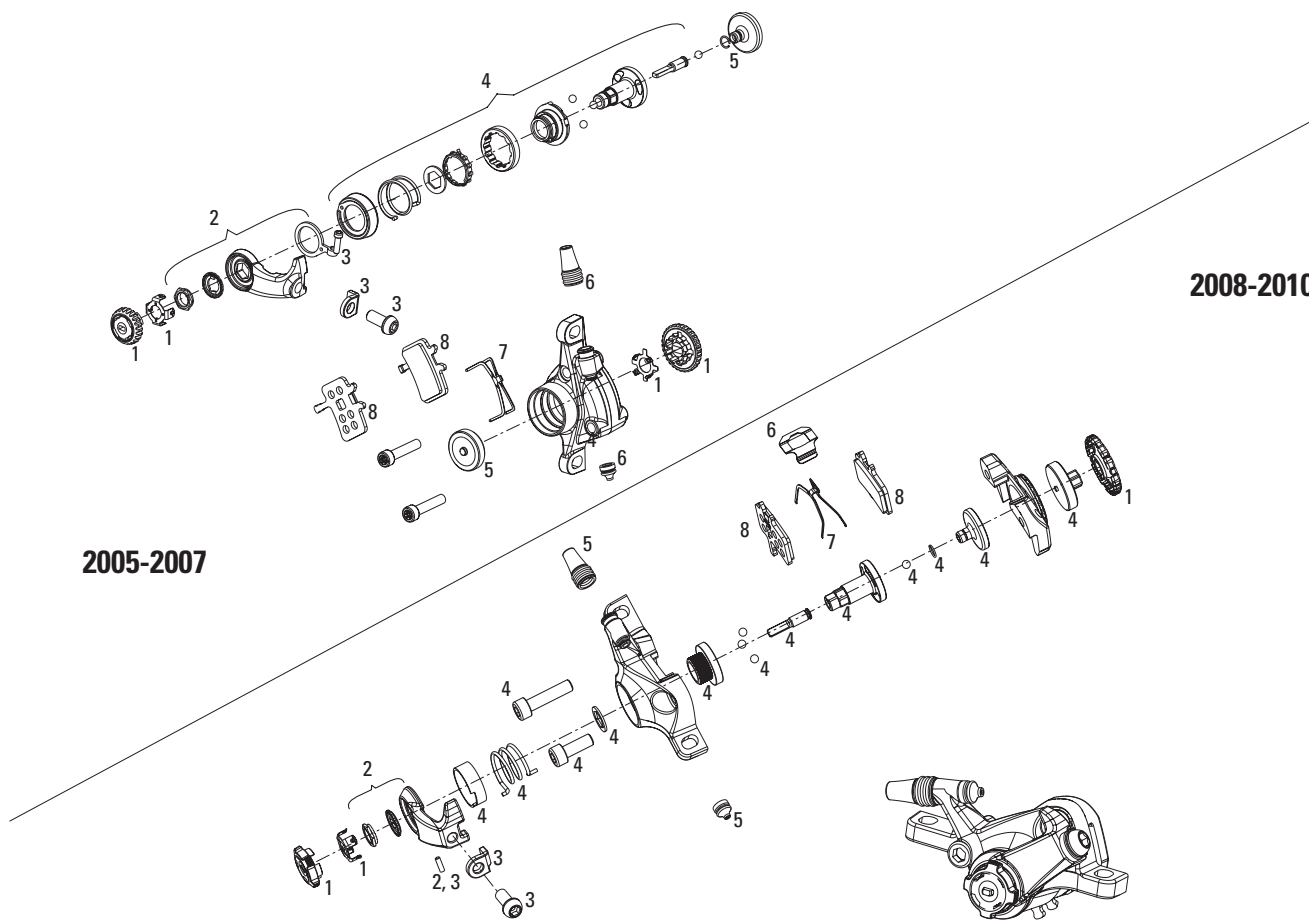

BB7™ - MTB / ROAD - CALIPERS

2008-2010

2005-2007

No. (05-07) Part Number (05-07) Description (05-07)

1	11.5311.619.000	BB7 Pad Adjuster Knob Kit
2	11.5311.618.000	BB7 MTB Torque Arm Kit
2	11.5311.624.000	BB7 Road Torque Arm Kit
3	11.5311.620.000	BB7 Anchor Bolt/Return Adj Screw Kit
4	11.5311.623.000	BB7 MTB Internals Kit
4	11.5311.625.000	BB7 Road Internals Kit
5	11.5311.622.000	BB7 Pressure Foot Kit (pre-08)
6	11.5311.621.000	BB7 Cable Boot Kit
7	11.5311.617.000	Juicy/BB7 Pad Spreader, Qty 2
8	11.5369.207.700	Disc Brake Pads Standard for all Juicys & BB7 (1 set)
8	11.5012.949.000	Disc Brake Pads Organic for all Juicys & BB7 (1 set)
8	00.5315.001.020	Disc Brake Pads Organic AL Back Plate for all Juicys & BB7 (1 set)
ns	11.5315.041.000	DB IS Bracket Bolt Steel, Qty 2
ns	11.5015.003.000	BB7 Road Inline Barrel Adjuster Kit

No. (08) Part Number (08) Description (08)

1	11.5311.619.010	08-10 BB7 Pad Adjuster Knob Kit
2	11.5311.618.010	08-10 BB7 MTB Torque Arm Kit
2	11.5311.624.010	08-10 BB7 Road Torque Arm Kit
3	11.5311.620.010	08-10 BB7 Anchor Bolt/Return Adj Screw Kit
4	11.5015.008.000	08-10 BB7 MTB Internals Kit (internals and caliper shell Bolts)
4	11.5015.008.010	08-10 BB7 Road Internals Kit (internals and caliper shell Bolts)
5	11.5311.621.000	BB7 Cable Boot Kit
6	11.5015.009.000	Pad Retainer BB7/All Juicy Qty 2
7	11.5311.617.000	Juicy/BB7 Pad Spreader, Qty 2
8	11.5369.207.700	Disc Brake Pads Standard for all Juicys & BB7 (1 set)
8	11.5012.949.000	Disc Brake Pads Organic for all Juicys & BB7 (1 set)
8	00.5315.001.020	Disc Brake Pads Organic AL Back Plate for all Juicys & BB7 (1 set)
ns	11.5315.041.000	DB IS Bracket Bolt Steel, Qty 2
ns	11.5015.003.000	BB7 Road Inline Barrel Adjuster Kit