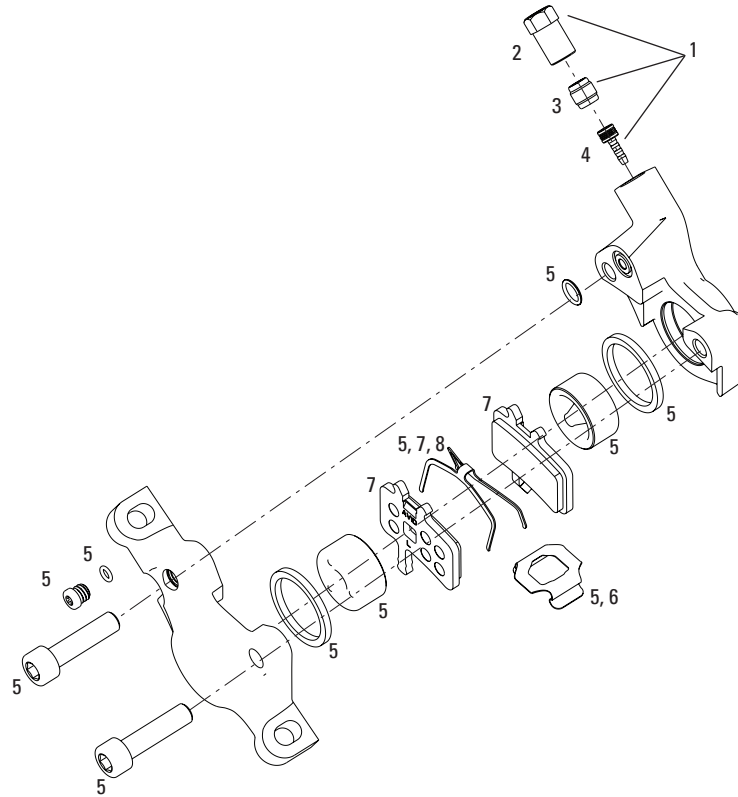

9 (complete assembly, no hose)
2007-2010 Juicy 3 / Juicy 3.5 / Juicy SL

NOTE: see lever pages for exploded view of Hydraulic Hose kits

No.	Part Number	Description
1	11.5309.765.000	Hydraulic Disc Brake Hose Fitting Kit, Qty 1 (threaded hose barb, comp fitting, comp nut)
2	11.5309.766.000	Hydraulic Disc Brake Compression Hose Nut, Qty 5
3	11.5311.555.000	Hydraulic Disc Brake Compression Hose Fitting, Qty 10
4	11.5311.556.000	Hydraulic Disc Brake Hose Barb, Threaded, Qty 10
5	11.5015.010.000	Juicy 3 Caliper Spare Parts Kit, Qty 1
6	11.5015.009.000	Pad Retainer BB7/All Juicy Qty 2
7	11.5012.949.000	Disc Brake Pads Organic for all Juicys & BB7 (1 set)
7	11.5369.207.700	Disc Brake Pads Standard for all Juicys & BB7 (1 set)
7	00.5315.001.020	Disc Brake Pads Organic Alum Back Plate for all Juicys & BB7 (1 set)
8	11.5368.501.700	Juicy/BB7 Pad Spreader, Qty 10
8	11.5311.617.000	Juicy/BB7 Pad Spreader, Qty 2
9	11.5415.008.000	Juicy 3, Juicy 3.5, Juicy 3SL Caliper Assy Black (assembled)
9	11.5015.050.010	Juicy 3 Caliper Assy White (assembled, no hose)
ns	11.5315.036.000	Juicy 3 Hydraulic Line Kit (includes 1 hose, 2 threaded hose barbs, 2 comp fittings, 2 comp nuts)