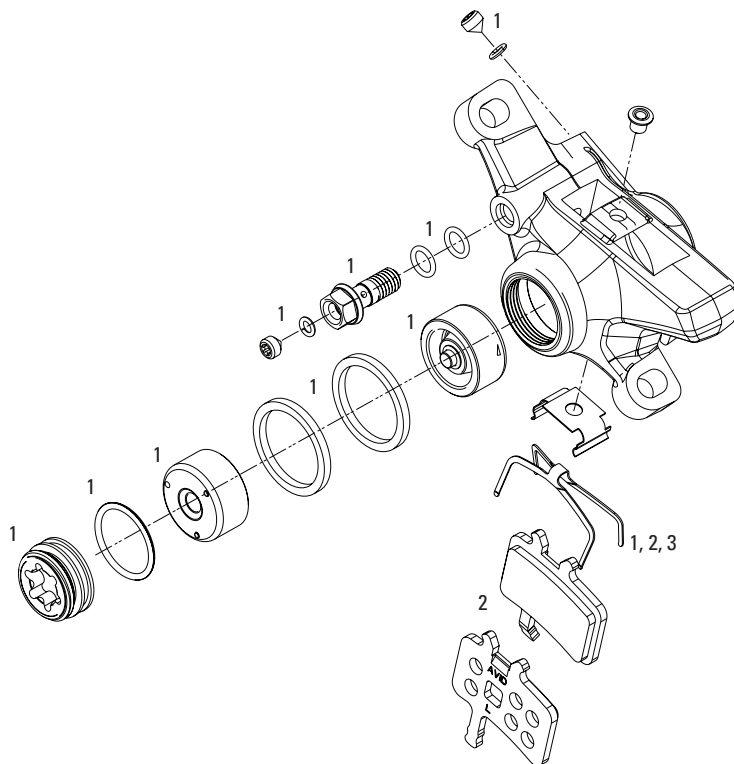

NOTE: see lever pages for exploded view of Hydraulic Hose kits

No.	Part Number	Description
-----	-------------	-------------

1	11.5415.009.000	09 Juicy 5 / Juicy 7 / Carbon Caliper Spare Parts, Stainless, Qty 1 (includes all parts)
2	11.5015.009.000	Pad Retainer BB7/All Juicy Qty 2
3	11.5012.949.000	Disc Brake Pads Organic for all Juicys & BB7 (1 set)
3	11.5369.207.700	Disc Brake Pads Standard for all Juicys & BB7 (1 set)
3	00.5315.001.020	Disc Brake Pads Organic AL Back Plate for all Juicys & BB7 (1 Set)
4	11.5368.501.700	Juicy/BB7 Pad Spreader, Qty 10
4	11.5311.617.000	Juicy/BB7 Pad Spreader, Qty 2
5	11.5015.001.000	09 Juicy 5 Caliper Silver (assembled)
5	11.5015.001.010	09 Juicy 5 Caliper White (assembled)
6	11.5015.001.020	09 Juicy 7 Caliper Graphite (assembled)
6	11.5015.001.030	09 Juicy 7 Caliper White (assembled)
7	11.5015.001.040	Juicy Carbon Caliper Silver (assembled)
8	11.5311.553.000	Juicy Carbon Caliper Bolt Kit Stainless Qty 1
9	11.5311.552.000	Juicy Carbon Banjo Bolt Stainless Qty 1
ns	11.5315.022.000	Juicy/XX Hydraulic Line Aluminum, 2000mm Qty 1
ns	11.5311.720.000	Juicy/XX Hydraulic Line Stainless, 2000mm Qty 1