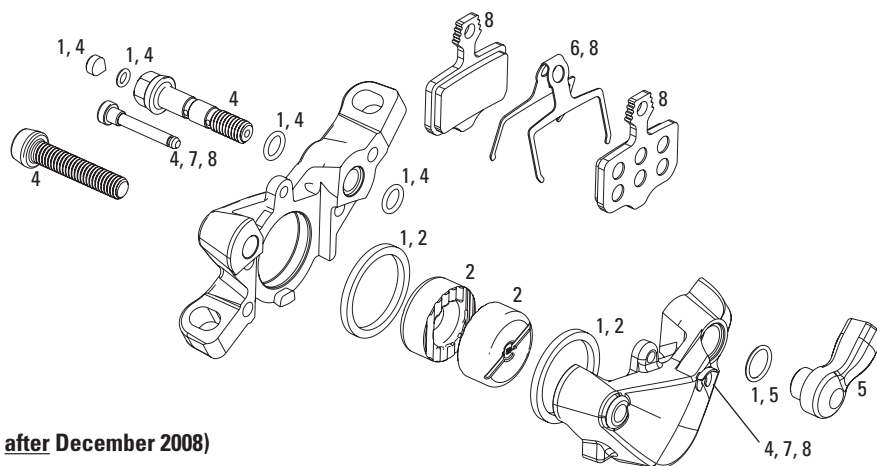

9 (complete assembly, no hose)

2009-2010 Elixir CR

2009-2010 Elixir R (produced after December 2008)

NOTE: see lever pages for exploded view of Hydraulic Hose kits

No.	Part Number	Description
1	11.5015.031.000	Elixir Caliper Service Kit, Qty 1
2	11.5015.032.000	Elixir Caliper Piston Kit, Qty 1
3	11.5015.033.000	Elixir R Caliper Hardware Kit, Steel, Qty 1 (banjo bolt, caliper bolt, pad pin)
4	11.5015.033.010	Elixir CR Caliper Hardware Kit, Stainless Steel, Qty 1 (banjo bolt, caliper bolt, pad pin)
5	11.5015.034.000	Elixir CR Banjo Kit, Qty 1
6	11.5015.035.000	Elixir Pad Spreader Kit, Qty 2
7	11.5015.036.000	Elixir Pad Pin Kit, Black Qty 2
8	00.5315.014.000	Disc Brake Pads Metal Sintered, Steel, Elixir (1 set)
8	00.5315.014.010	Disc Brake Pads Organic, Alum, Elixir (1 set)
8	00.5315.014.020	Disc Brake Pads Metal Organic, Steel, Elixir (1 set)
8	00.5315.014.030	Disc Brake Pads Semi-Organic/Alum, Elixir (1 set)
9	11.5015.037.020	Elixir R Caliper Silver Assembly Mercury Silver - NEW (adjustable banjo/hose)
9	11.5015.037.060	Elixir R Caliper Assembly Flash Silver (adjustable banjo/hose)
9	11.5015.037.070	Elixir R Caliper Assembly White (adjustable banjo/hose)
9	11.5015.037.080	Elixir R Caliper Assembly Black (adjustable banjo/hose)
9	11.5015.037.010	Elixir CR Caliper Black Assembly
9	11.5015.037.090	Elixir CR Caliper White Assembly
10	11.5015.045.010	Elixir R Caliper Banjo Bolt Replacement Kit, Qty 10
10	11.5015.045.020	Elixir R Caliper Banjo Bolt Replacement Kit, Qty 2
ns	11.5015.022.000	Elixir Hydraulic Line Kit 2000mm, Qty 1
ns	11.5015.056.010	Elixir Hydraulic Line Kit 2000mm, White Qty 1