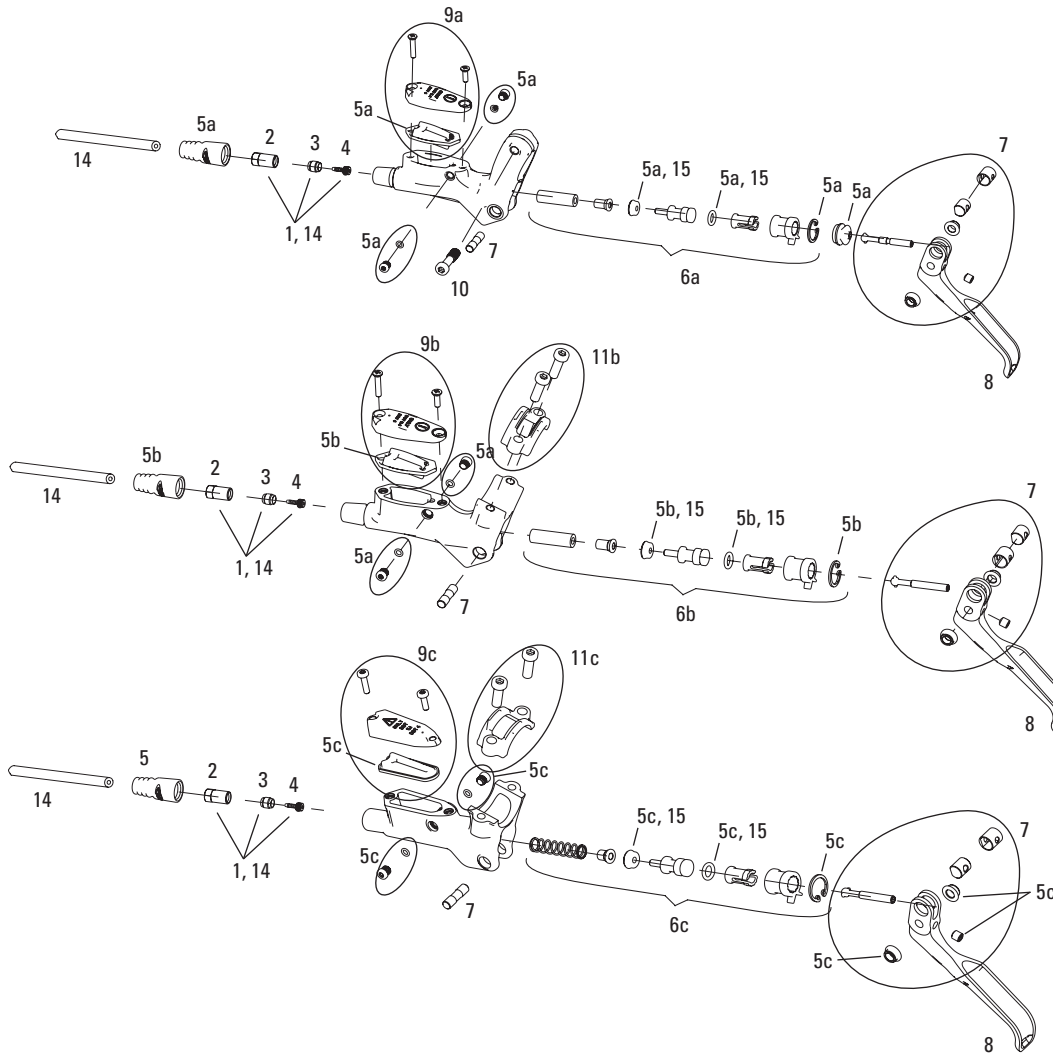

JUICY® 5 / CODE™ 5 - HYDRAULIC DISC BRAKE - LEVERS

12 (complete assembly, no hose)
2008-2010 Code 5

13 (complete assembly, no hose)
2008-2009 Juicy 5

Note: 2006 Juicy 5 non-split clamp lever body assembly is not available. Use 2008-2009 Juicy 5 Split Clamp Lever Body assembly (13).

No.	Part Number	Description
1	11.5309.765.000	Hydraulic Disc Brake Hose Fitting Kit, Qty 1 (threaded hose barb, comp fitting, comp nut)
2	11.5309.766.000	Hydraulic Disc Brake Compression Hose Nut, Qty 5
3	11.5311.555.000	Hydraulic Disc Brake Compression Hose Fitting, Qty 10
4	11.5311.556.000	Hydraulic Disc Brake Hose Barb, Threaded, Qty 10
5a, 5b	11.5311.554.000	Juicy 3S, 05-07 Juicy 5/7/Carbon, 08 Code 5 Lever Service Kit, Qty 1
5c	11.5215.015.000	08-09 Juicy 5/7/Carbon, Code 7 Lever Service Kit, Qty 1 (Juicy 3.5)
6a, 6b	11.5311.567.000	05-07 Juicy 5/08 Code 5 Lever Internals, Qty 1
6c	11.5311.567.010	08-09 Juicy 5 Lever Internals Qty 1
7	11.5311.559.000	Juicy 5/7, Code 5/7 Pushrod Kit, Qty 1
8	11.5311.568.000	Juicy 3/5/7/Code 5 Lever Blade Black, Qty 1
9a	11.5311.566.000	Juicy 3S/3SL, 05-07 Juicy 5, Code 5 Reservoir Black Qty 1
9b	11.5311.566.020	08-10 Code 5 Reservoir, Grey, Qty 1
9c	11.5311.566.010	08 Juicy 3.5, Juicy 5 Reservoir Black Qty 1
10	11.5310.383.000	Juicy Non Split Clamp Lever Bolt Qty 2
11a	11.5315.001.000	07 Juicy 5 Lever Split/Steel Bolt Clamp Silver Qty 1
11b	11.5315.012.000	Code Lever Split Clamp/Stainless Bolt Grey Qty 1
11c	11.5315.028.010	08 Juicy Lever Split Clamp Silver/Steel Bolt Kit Qty 1
11c	11.5315.028.020	08 Juicy Lever Split Clamp White/Stainless Bolt Kit Qty 1
12	11.5215.013.010	Code 5 Lever/Body Assy Grey (assembled)
13	11.5215.013.080	09 Juicy 5 Lever/Body Assy Silver (assembled) standard J5
14	11.5315.022.000	Juicy/XX Hydraulic Line Aluminum, 2000mm Qty 1
14	11.5311.720.000	Juicy/XX Hydraulic Line Stainless, 2000mm Qty 1
15	11.5015.062.020	Primary and Secondary Seals (Juicy Lever Piston) Qty 20 each