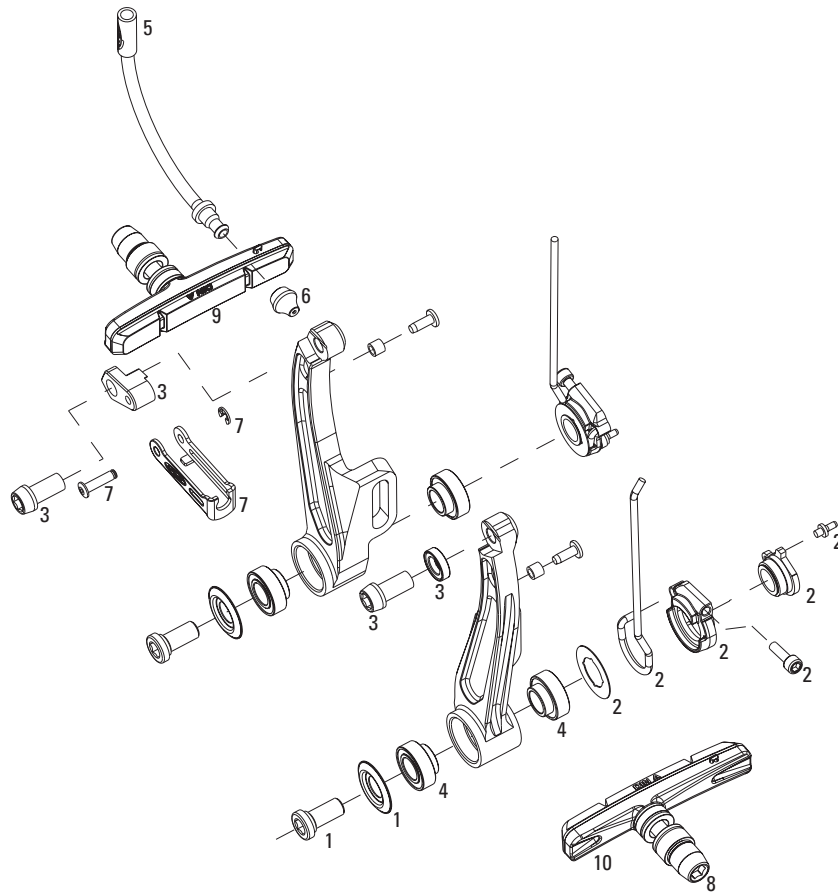

No.	Part Number	Description
1	11.5311.709.000	Ultimate Brake Arm Mnt Kit, Qty 2
2	11.5311.708.000	Ultimate Brake Arm Spring Kit (L/R)
3	11.5310.766.000	Ultimate Anchor Kit, Qty 1
4	11.5311.710.000	Ultimate Brake Arm Bearing Kit (L/R)
5	11.5362.100.800	Noodle/Overcoat - 90
5	11.5362.200.500	Noodle/Overcoat - 110
5	11.5362.300.200	Noodle/Overcoat - 135
6	11.5362.402.300	Overcoat (Boot Only), Qty 2
7	11.5311.711.000	Ultimate Noodle Link Kit, Qty 1
8	11.5360.400.100	Rim Wrangler Brake Pad Hdwr, Qty 10
8	11.5310.371.000	Single Digit Pad Hardware Kit (L/R)
9	11.5337.100.200	Rim Wrangler 2 Inserts - Standard (2)
10	11.5336.101.000	Rim Wrangler 2 - Standard - Silver
10	11.5336.102.700	Rim Wrangler 2 - Standard - Black
ns	11.5309.993.000	Single Digit Hair Pin (Brake pad pin) Kit