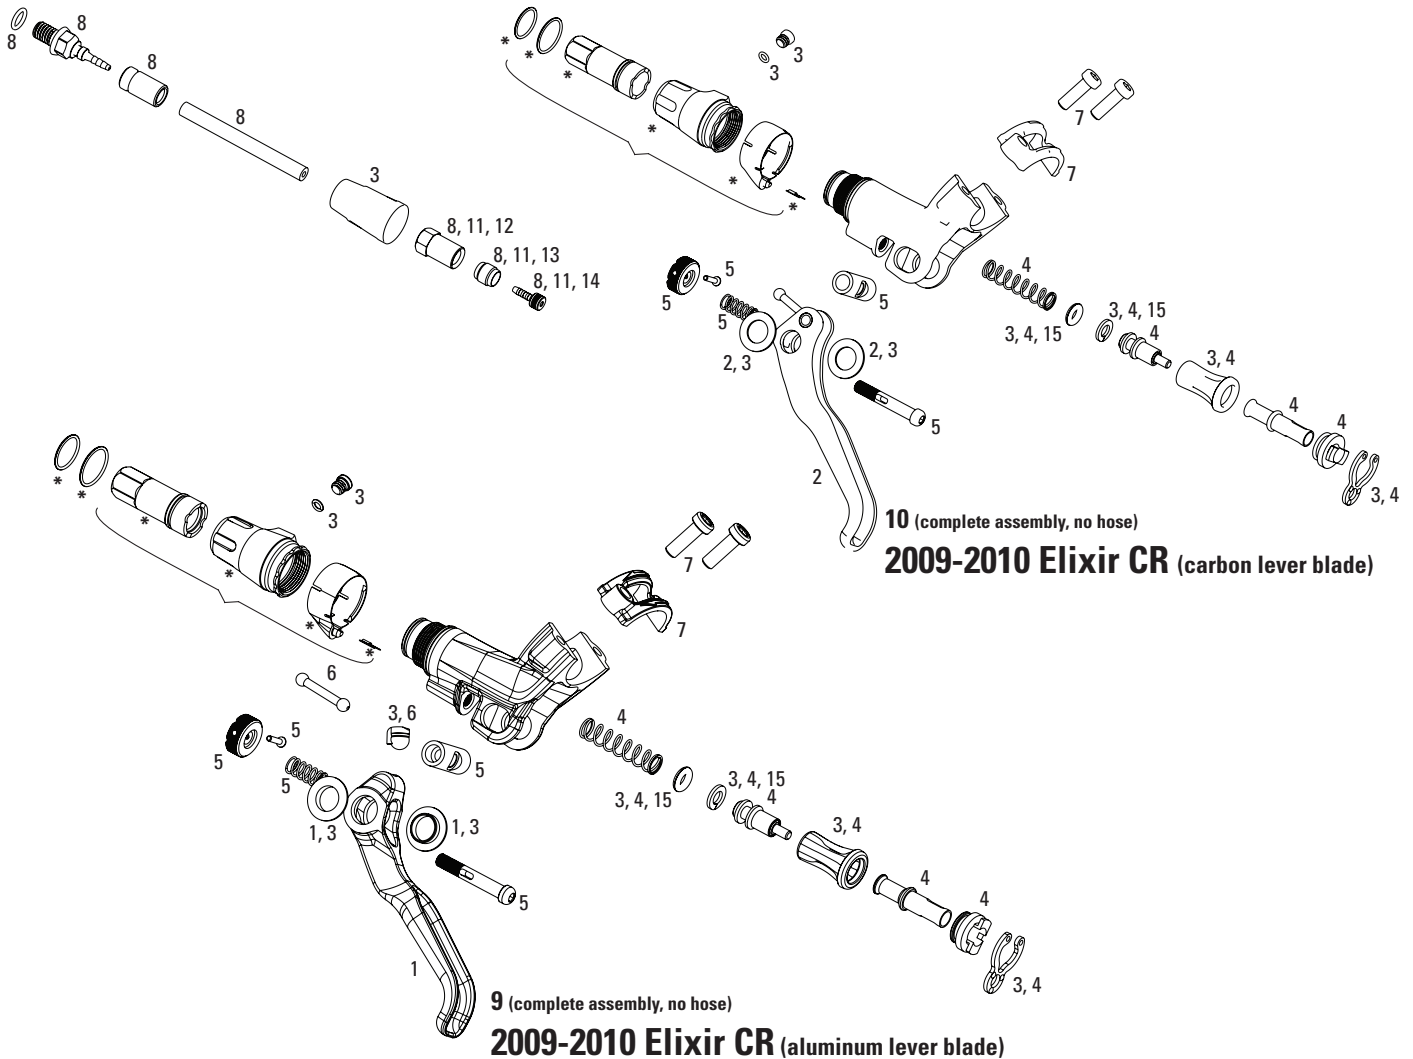

ELIXIR™ CR - HYDRAULIC DISC BRAKE - LEVERS

10 (complete assembly, no hose)
2009-2010 Elixir CR (carbon lever blade)

9 (complete assembly, no hose)
2009-2010 Elixir CR (aluminum lever blade)

*Note: Elixir CR lever pad contact adjuster assembly and parts are not serviceable and are not replaceable. Damage to pad contact adjuster assembly or parts requires replacement of complete assembled lever assembly (items 9 and 10).

No.	Part Number	Description
1	11.5015.021.000	Elixir Lever Blade Kit, Aluminum, Grey, Qty 1
1	11.5015.021.010	Elixir Lever Blade Kit, Aluminum, Black, Qty 1
1	11.5015.021.070	Elixir Lever Blade Kit, Aluminum, RootBeer, Qty 1
2	11.5015.021.020	Elixir Lever Blade/Pushrod Kit, Carbon, Qty 1 (includes pushrod installed)
3	11.5015.023.000	Elixir Lever Service Kit, Qty 1
4	11.5015.025.000	Elixir Lever Internals Kit, Qty 1
5	11.5015.026.000	Elixir Lever Reach Adjuster Kit, Qty 1
6	11.5015.028.000	Elixir Lever Pushrod/Coupling Kit, Qty 1
7	11.5015.029.000	Elixir Split Clamp Kit, Mercury Silver, Qty 1 (Steel Hardware)
7	11.5015.029.010	Elixir Split Clamp Kit, Onyx, Qty 1 (Steel Hardware)
7	11.5015.029.020	Elixir Split Clamp Kit, Gold, Qty 1 (Steel Hardware)
7	11.5015.029.050	Elixir Split Clamp Kit, Matte Black, Qty 1 (Stainless Hardware)
7	11.5015.029.060	Elixir Split Clamp Kit, Flash Silver, Qty 1 (Stainless Hardware)
8	11.5015.022.000	Elixir Hydraulic Line Kit 2000mm, Qty 1
8	11.5015.056.010	Elixir Hydraulic Line Kit 2000mm, White Qty 1
9	11.5015.030.000	Elixir CR Lever Assy, Black, Aluminum Lever (complete, no hose)
9	11.5015.030.120	Elixir CR Lever Assy, White, Aluminum Lever (complete, no hose)
10	11.5015.030.010	Elixir CR Lever Assy, Black, Carbon Lever (complete, no hose)
10	11.5015.030.130	Elixir CR Lever Assy, White, Carbon Lever (complete, no hose)
11	11.5309.765.000	Hydraulic Disc Brake Hose Fitting Kit, Qty 1 (threaded hose barb, comp fitting, comp nut)
12	11.5309.766.000	Hydraulic Disc Brake Compression Hose Nut, Qty 5
13	11.5311.555.000	Hydraulic Disc Brake Compression Hose Fitting, Qty 10
14	11.5311.556.000	Hydraulic Disc Brake Hose Barb, Threaded, Qty 10
15	11.5015.062.010	Primary and Secondary Seals (Elixir Lever Piston) Qty 20 each